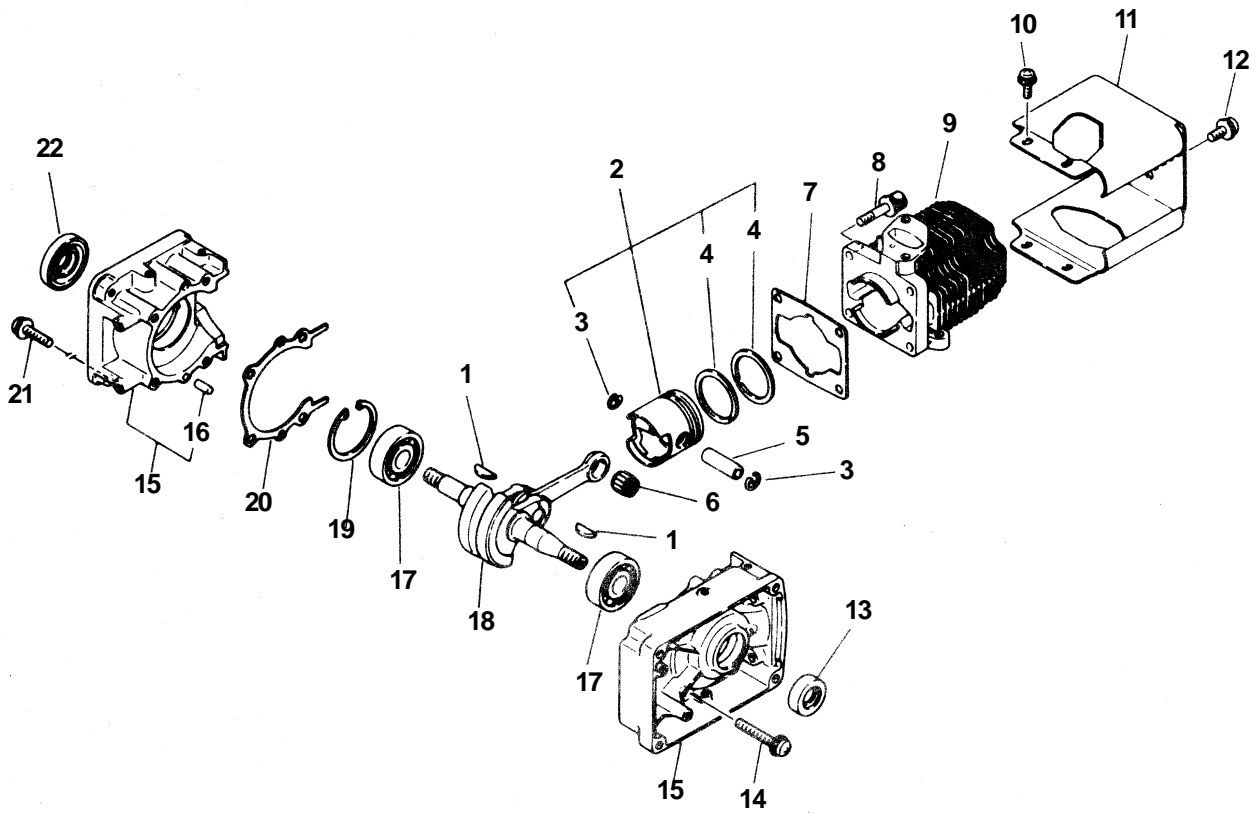

**POWER BLOWER  
PARTS CATALOG  
MODEL PB-210E  
TYPE 1E**

**SERIAL NUMBER 001001 & UP**

**ECHO, INCORPORATED  
400 OAKWOOD ROAD  
LAKE ZURICH, IL 60047**

**99922202846  
11/99**

KEY	PARTNUMBER	QTY	DESCRIPTION	REMARKS
1	90032303014	2	KEY, WOODRUFF	
2	10000003360	1	PISTONKIT	INCLUDES ITEMS 3 - 6
3	10001504630	2	CIRCLIP, PISTON PIN	
4	10001105530	2	RING, PISTON	
5	10001303360	1	PIN, PISTON	
6	10001221230	1	BEARING, NEEDLE	
7	10101003361	1	GASKET, CYLINDER BASE	INCLUDED IN KIT 88900003361
8	90016205020	4	BOLT, H.S. 5X20	
9	10101103362	1	CYLINDER	
10	90024204010	4	SCREW 4X10	
11	10151403360	1	COVER, CYLINDER	
12	90024205010	1	SCREW 5X10	
13	10021305530	1	OILSEAL	
14	90024205030	4	SCREW 5X30	
15	10020003360	1	CRANKCASE SET	INCLUDES ITEMS 16
16	10021503930	2	PIN, DOWEL	
17	90081036201	2	BEARING, BALL 6201	
18	10010003360	1	CRANKSHAFT	
19	90070200032	1	CIRCLIP 32	
20	-----	1	GASKET, CRANKCASE	INCLUDED IN KIT 88900003361
<b>21</b>	<b>90024205020</b>	<b>4</b>	<b>SCREW 5X20</b>	
22	10021203930	1	OILSEAL	
	88900003361	1	GASKET KIT	INCLUDES THE FOLLOWING
	10101003361	1	GASKET, CYLINDER BASE	
	-----	1	GASKET, CRANKCASE	
	13001003361	1	GASKET, INTAKE	
	14551003361	1	GASKET, MUFFLER	