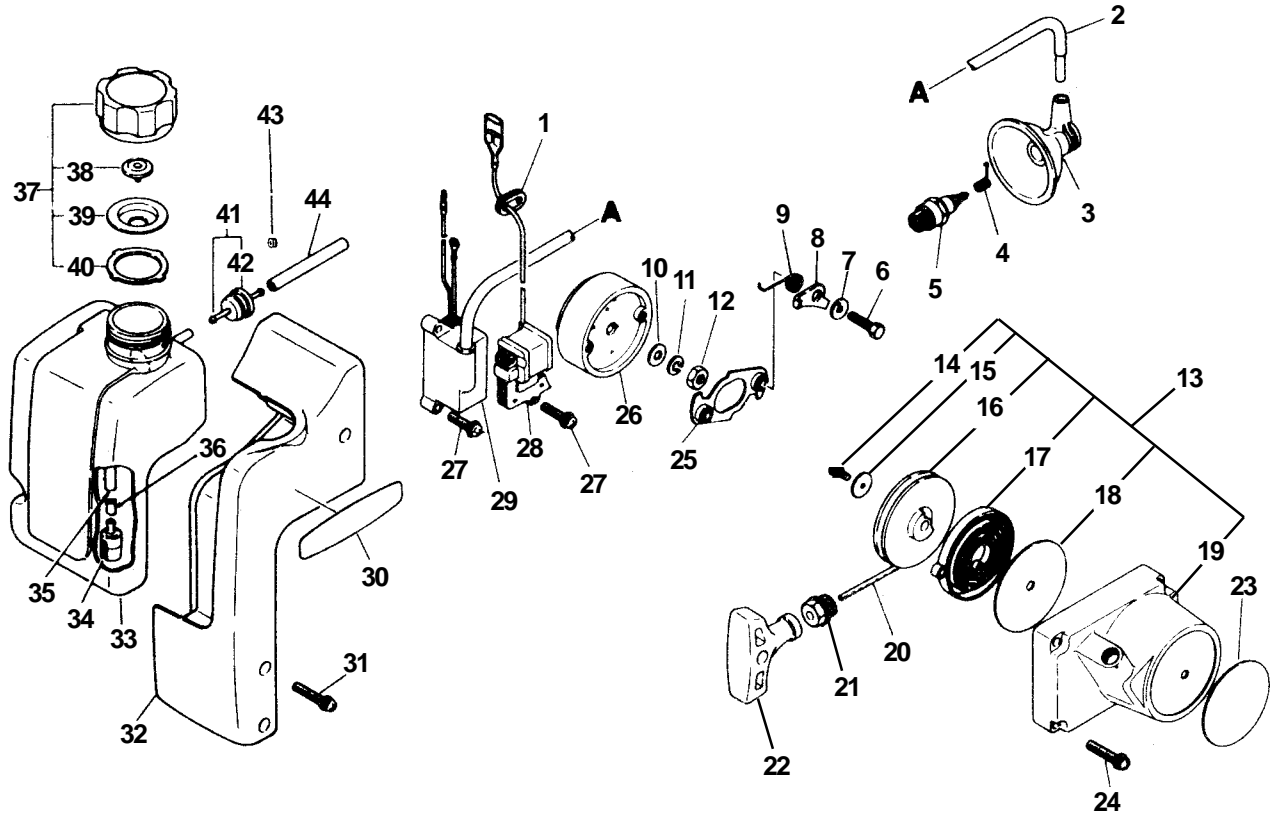

KEY	PARTNUMBER	QTY	DESCRIPTION	REMARKS
1	15611403360	1	GROMMET	
2	15661103360	1	TUBE	
3	15901203360	1	CAP, SPARK PLUG	
4	15901103432	1	COIL, PLUG CAP	
5	15901010630	1	PLUG, SPARK BPM-7A	
6	90010005020	2	BOLT 5X20	
7	90060300005	2	WASHER 5	
8	17721804920	2	CATCHER, PAWL	
9	17723404920	2	SPRING, RETURN	
10	90060000008	1	WASHER 8	
11	90060500008	1	WASHER, SPRING 8	
12	90050200008	1	NUT 8	
13	17720003360	1	STARTER ASY	INCLUDES ITEMS 14 - 22
14	90024204010	1	SCREW 4X10	
15	17721404630	1	WASHER	
16	17721504920	1	DRUM, STARTER	
17	17722006530	1	SPRING, REWIND	
18	17722116530	1	PLATE	
19	17720903360	1	CASE, STARTER	
20	-----	1	ROPE, STARTER	USE BULK ROPE 99944400040 DIA. 3.0 MM (.12 IN.) LENGTH 850 MM (33.5 IN.)
21	17722705020	1	GUIDE, ROPE	
22	17722806530	1	GRIP, STARTER	
23	89011849330	1	LABEL, ECHO	
24	90024205025	4	SCREW 5X25	
25	17730703360	1	HOLDER, PAWL	
26	15680003361	1	FLYWHEEL	
27	90024204020	4	SCREW 4X20	
28	15662703361	1	COIL, EXCITER	
29	15660103361	1	MODULE, C.D.I.	
30	89011848830	1	LABEL, ECHO	
31	90024204025	3	SCREW 4X25	
32	13191003360	1	BRACKET, FUEL TANK	
33	13101003360	1	TANK, FUEL	
34	13120507320	1	STRAINER, FUEL	
35	13201003360	1	PIPE, FUEL	
36	13200115030	1	VALVE	
37	13100406610	1	CAP ASY, FUEL TANK	INCLUDES ITEMS 38 - 40
38	13131406320	1	VALVE, CHECK	
39	13101521330	1	HOLDER, CHECK VALVE	
40	13101621060	1	GASKET, CAP	
41	13200503360	1	CONNECTOR, FUEL PIPE	INCLUDES ITEM 42
42	13211521330	1	GROMMET	
43	13201326630	2	CLIP	
44	13201203360	1	PIPE, FUEL