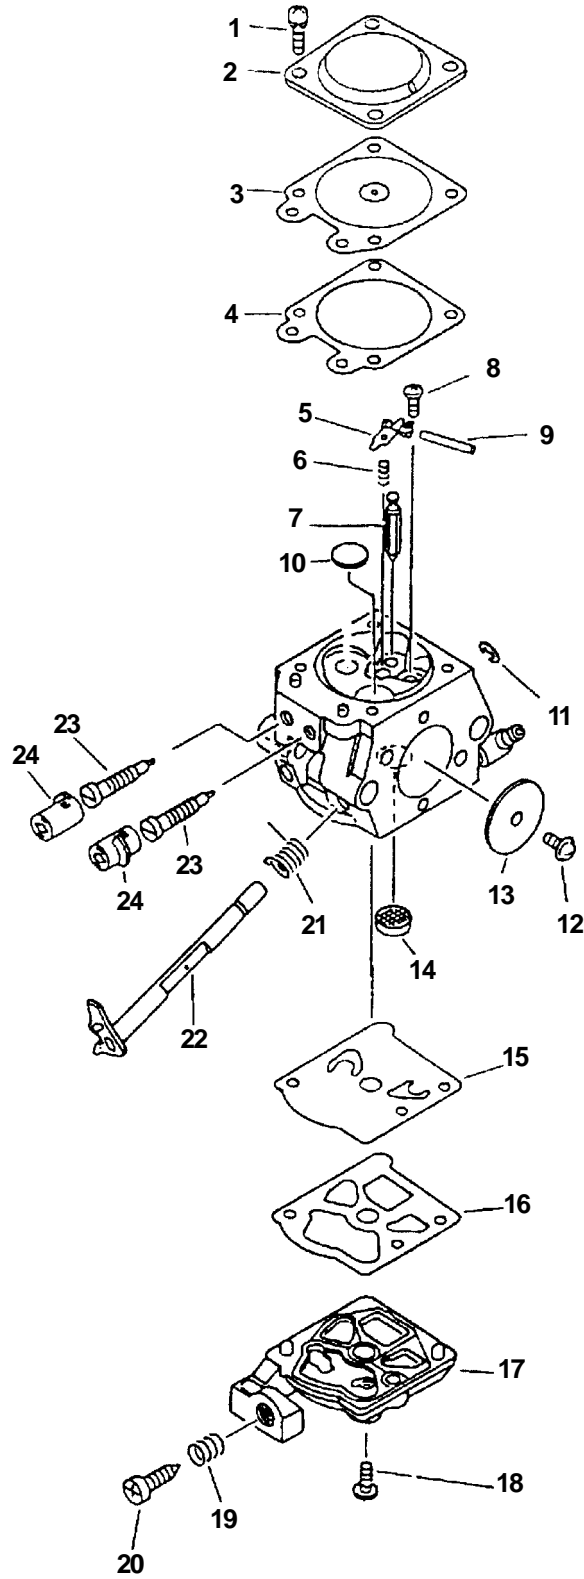

CARBURETOR

PB-210E TYPE 1E

KEY	PARTNUMBER	QTY	DESCRIPTION	REMARKS
	1230003662	1	CARBURETOR ASY WT-409B	INCLUDES THE FOLLOWING
1	12313002960	4	SCREW	
2	12314203930	1	COVER, METERING DIAPHRAGM	
3	A B	1	DIAPHRAGM, METERING	
4	A B	1	GASKET, METERING DIAPHRAGM	
5	A	1	LEVER, METERING	
6	A	1	SPRING, METERING LEVER	
7	A	1	VALVE, INLET NEEDLE	
8	12313903930	1	SCREW, METERING LEVER PIN	
9	A	1	PIN, METERING LEVER	
10	A	1	PLUG, WELCH	
11	12312715030	1	CLIP, THROTTLE SHAFT	
12	12311403930	1	SCREW	
13	12311605230	1	VALVE, THROTTLE	
14	A	1	SCREEN, INLET	
15	A B	1	DIAPHRAGM, FUEL PUMP	
16	A B	1	GASKET, FUEL PUMP	
17	12312403660	1	COVER, FUEL PUMP	
18	12311003930	1	SCREW	
19	12313311130	1	SPRING, IDLE ADJUST	
20	12313419730	1	SCREW, IDLE ADJUST	
21	12311303930	1	SPRING, THROTTLE RETURN	
22	12311703660	1	SHAFT, THROTTLE	
23	12312003661	2	NEEDLE, IDLE	
24	P003000010	2	CAP, LIMITER	
A	12310002260	1	REPAIR KIT	
B	12310137330	1	DIAPHRAGM/GASKET KIT