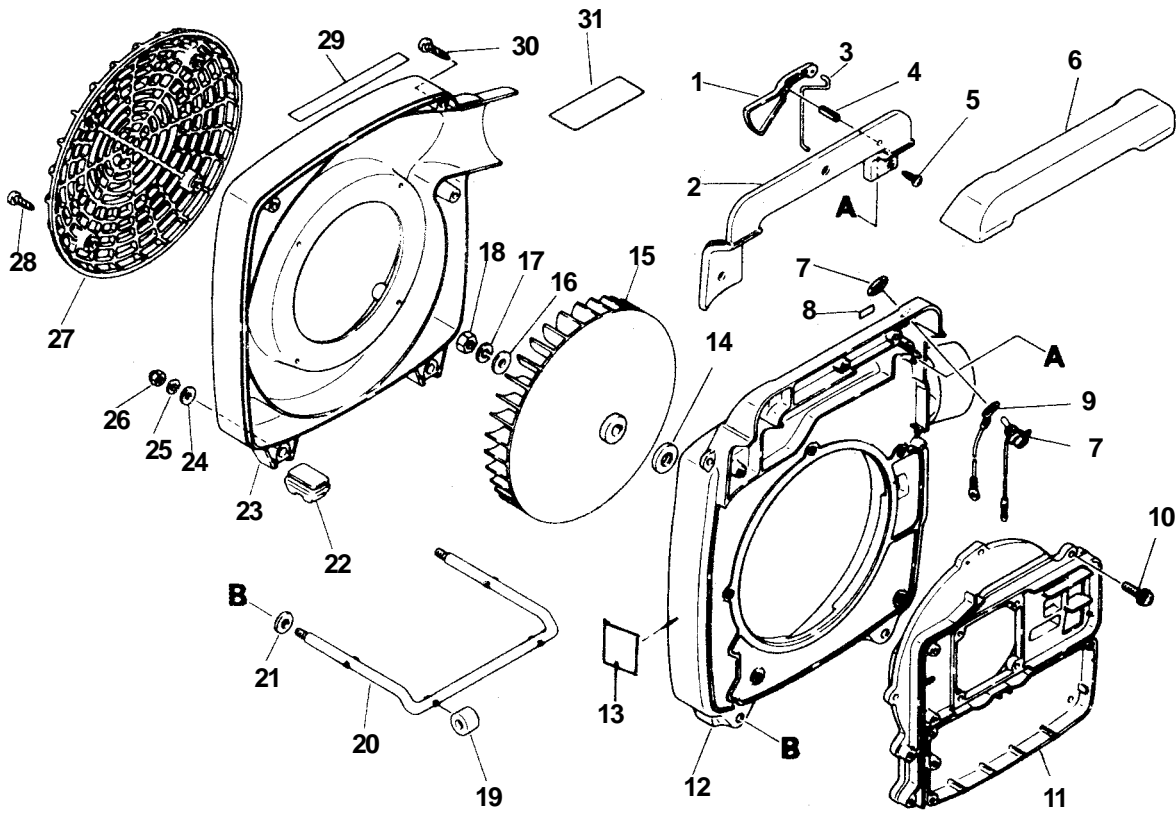

KEY	PARTNUMBER	QTY	DESCRIPTION	REMARKS
1	17801003360	1	CONTROL, THROTTLE	
2	20014103360	1	HANDLE	
3	17801103360	1	ROD, THROTTLE	
4	90034050018	1	PIN, SPRING 5X18	
5	90024604016	3	SCREW 4X16	
6	35111103361	1	GRIP, HANDLE	
7	16340003360	1	SWITCH, IGNITION	
8	89015711130	1	LABEL	
9	16201003360	1	LEAD	
10	90024205018	5	SCREW 5X18	
11	10493003360	1	BRACKET, ENGINE	
12	20010703361	1	CASE, FAN	
13	89016003360	1	LABEL, CAUTION	
14	10013203360	1	WASHER	
15	20001003360	1	FAN	
16	90060000008	1	WASHER 8	
17	90060500008	1	WASHER, SPRING 8	
18	90050000008	1	NUT 8	
19	30512103360	2	CUSHION	
20	30511003360	1	STAND	
21	30511803360	2	WASHER	
22	30511703360	2	CUSHION	
23	20011003360	1	CASE, FAN	
24	90060200006	2	WASHER 6	
25	90060500006	2	WASHER, SPRING 6	
26	90054200006	2	NUT, CAP 6	
27	20012403360	1	GRID, FAN CASE	
28	90024905020	4	SCREW 5X20	
29	89011503360	1	LABEL, MODEL	
30	90024905025	3	SCREW	
31	89017603361	1	LABEL, NOISE	
32	21000103360	1	PIPE, STRAIGHT W/LABEL	INCLUDES ITEM 33
33	89011804261	2	LABEL, ECHO	
34	21040003360	2	CLAMP	INCLUDES ITEMS 35 & 36
35	90050000004	4	NUT 4	
36	90022004025	4	SCREW 4X25	
37	21001403360	1	PIPE, STRAIGHT	
38	21002301060	1	PIPE, CURVED	
39	21003101060	1	NOZZLE, FAN HEAD