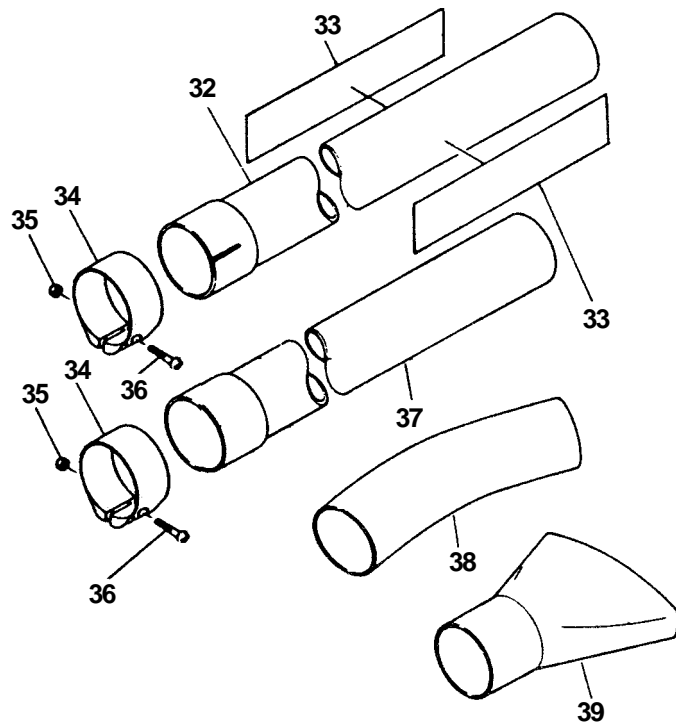

KEY	PARTNUMBER	QTY	DESCRIPTION	REMARKS
1	17801003360	1	CONTROL, THROTTLE	
2	20014103360	1	HANDLE	
3	17801103360	1	ROD, THROTTLE	
4	90034050018	1	PIN, SPRING 5X18	
5	90024604016	3	SCREW 4X16	
6	35111103361	1	GRIP, HANDLE	
7	16340003360	1	SWITCH, IGNITION	
8	89015711130	1	LABEL	
9	16201003360	1	LEAD	
10	90024205018	5	SCREW 5X18	
11	10493003360	1	BRACKET, ENGINE	
12	20010703361	1	CASE, FAN	
13	89016003360	1	LABEL, CAUTION	
14	10013203360	1	WASHER	
15	20001003360	1	FAN	
16	90060000008	1	WASHER 8	
17	90060500008	1	WASHER, SPRING 8	
18	90050000008	1	NUT 8	
19	30512103360	2	CUSHION	
20	30511003360	1	STAND	
21	30511803360	2	WASHER	
22	30511703360	2	CUSHION	
23	20011003360	1	CASE, FAN	
24	90060200006	2	WASHER 6	
25	90060500006	2	WASHER, SPRING 6	
26	90054200006	2	NUT, CAP 6	
27	20012403360	1	GRID, FAN CASE	
28	90024905020	4	SCREW 5X20	
29	89011503360	1	LABEL, MODEL	
30	90024905025	3	SCREW	
31	89017603361	1	LABEL, NOISE	
32	21000103360	1	PIPE, STRAIGHT W/LABEL	INCLUDES ITEM 33
33	89011804261	2	LABEL, ECHO	
34	21040003360	2	CLAMP	INCLUDES ITEMS 35 & 36
35	90050000004	4	NUT 4	
36	90022004025	4	SCREW 4X25	
37	21001403360	1	PIPE, STRAIGHT	
38	21002301060	1	PIPE, CURVED	
39	21003101060	1	NOZZLE, FAN HEAD