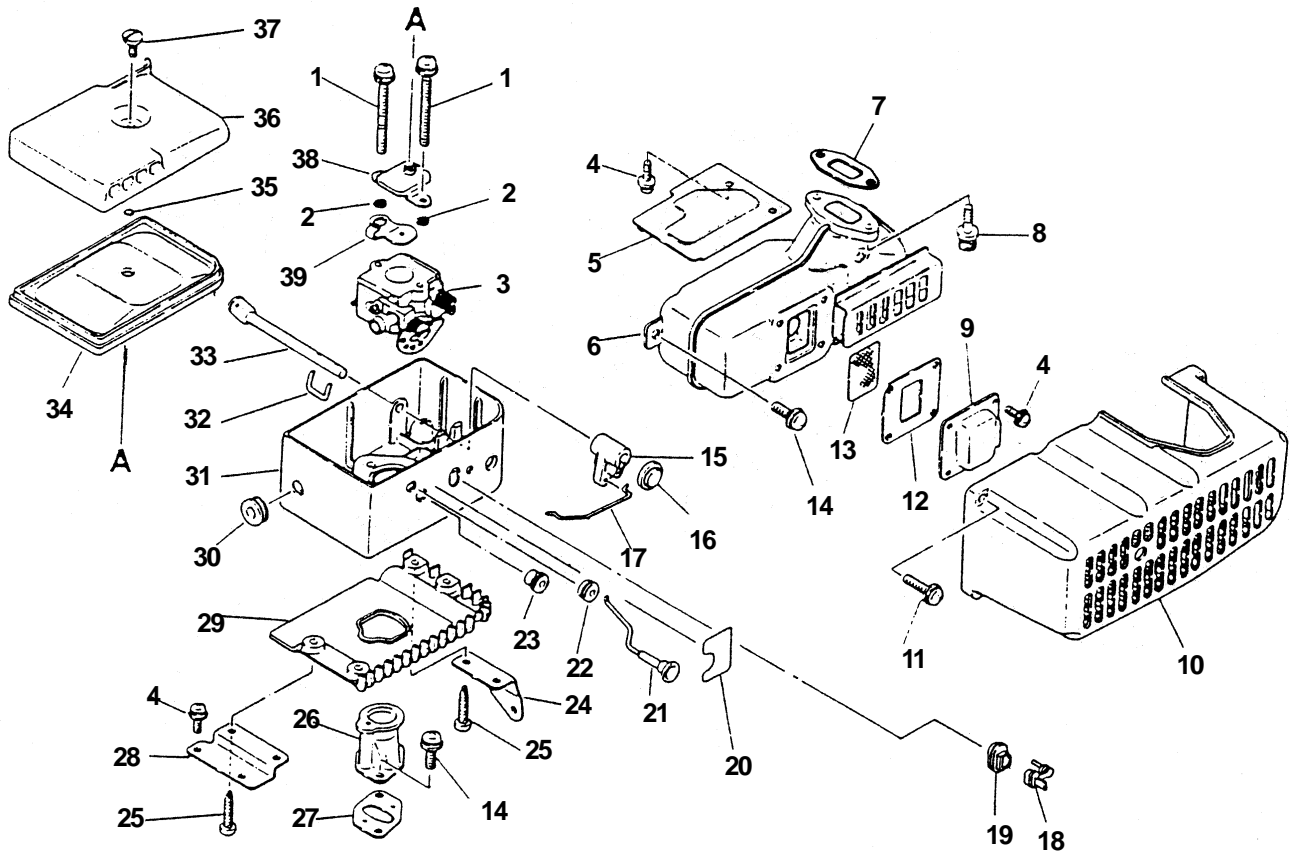

**POWER BLOWER  
PARTS CATALOG  
MODEL PB-210E  
TYPE 1E**

**SERIAL NUMBER 001001 & UP**

**ECHO, INCORPORATED  
400 OAKWOOD ROAD  
LAKE ZURICH, IL 60047**

**99922202846  
11/99**

KEY	PARTNUMBER	QTY	DESCRIPTION	REMARKS
1	90032303014	2	KEY, WOODRUFF	
2	10000003360	1	PISTONKIT	INCLUDES ITEMS 3 - 6
3	10001504630	2	CIRCLIP, PISTON PIN	
4	10001105530	2	RING, PISTON	
5	10001303360	1	PIN, PISTON	
6	10001221230	1	BEARING, NEEDLE	
7	10101003361	1	GASKET, CYLINDER BASE	INCLUDED IN KIT 88900003361
8	90016205020	4	BOLT, H.S. 5X20	
9	10101103362	1	CYLINDER	
10	90024204010	4	SCREW 4X10	
11	10151403360	1	COVER, CYLINDER	
12	90024205010	1	SCREW 5X10	
13	10021305530	1	OILSEAL	
14	90024205030	4	SCREW 5X30	
15	10020003360	1	CRANKCASE SET	INCLUDES ITEMS 16
16	10021503930	2	PIN, DOWEL	
17	90081036201	2	BEARING, BALL 6201	
18	10010003360	1	CRANKSHAFT	
19	90070200032	1	CIRCLIP 32	
20	-----	1	GASKET, CRANKCASE	INCLUDED IN KIT 88900003361
<b>21</b>	<b>90024205020</b>	<b>4</b>	<b>SCREW 5X20</b>	
22	10021203930	1	OILSEAL	
	88900003361	1	GASKET KIT	INCLUDES THE FOLLOWING
	10101003361	1	GASKET, CYLINDER BASE	
	-----	1	GASKET, CRANKCASE	
	13001003361	1	GASKET, INTAKE	
	14551003361	1	GASKET, MUFFLER	