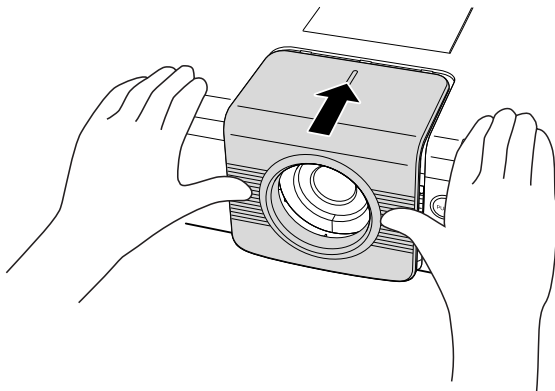

2

Remove the lens cover.

- Press the lens cover removal button (①). Slide the lens cover forward (②).

3

Turn the lens in the direction of the arrow while pressing the lens removal lever to pull the lens out.

4

Remove the lens cap from a replacement lens.

Info

If you try to attach the lens to the projector without removing this cap, the optional lens attachment part can be damaged.

5

Insert the hook of the replacement lens to the notch, and turn the lens in the direction of the arrow.

- Make sure that the lens is locked with the lens removal lever when you hear a click sound.

6

Slide and attach the lens cover.

- The power cannot be turned on unless the lens cover is fully inserted.

7

Select the correct lens type in “Lens Type” of “Menu”.