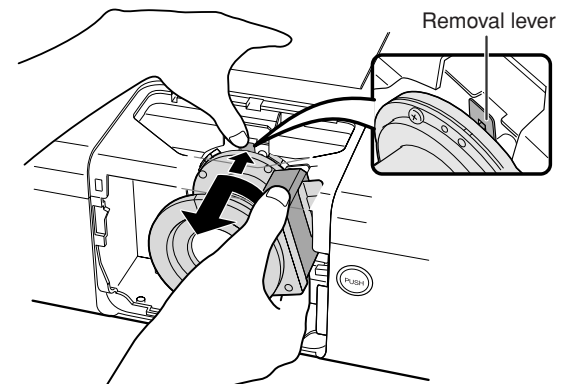

2

Remove the lens cover.

- Press the lens cover removal button (①). Slide the lens cover forward (②).

3

Turn the lens in the direction of the arrow while pressing the lens removal lever to pull the lens out.

4

Remove the lens cap from a replacement lens.

Info

If you try to attach the lens to the projector without removing this cap, the optional lens attachment part can be damaged.

5

Insert the hook of the replacement lens to the notch, and turn the lens in the direction of the arrow.

- Make sure that the lens is locked with the lens removal lever when you hear a click sound.

6

Slide and attach the lens cover.

- The power cannot be turned on unless the lens cover is fully inserted.

7

Select the correct lens type in “Lens Type” of “Menu”.