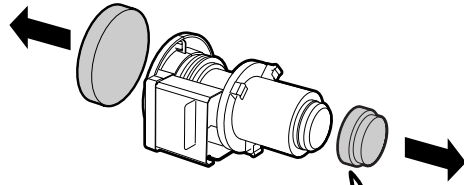

2

Remove the lens cover.

- Press the lens cover removal button (①). Slide the lens cover forward (②).

3

Turn the lens in the direction of the arrow while pressing the lens removal lever to pull the lens out.

4

Remove the lens cap from a replacement lens.

Info

If you try to attach the lens to the projector without removing this cap, the optional lens attachment part can be damaged.

5

Insert the hook of the replacement lens to the notch, and turn the lens in the direction of the arrow.

- Make sure that the lens is locked with the lens removal lever when you hear a click sound.

6

Slide and attach the lens cover.

- The power cannot be turned on unless the lens cover is fully inserted.

7

Select the correct lens type in “Lens Type” of “Menu”.