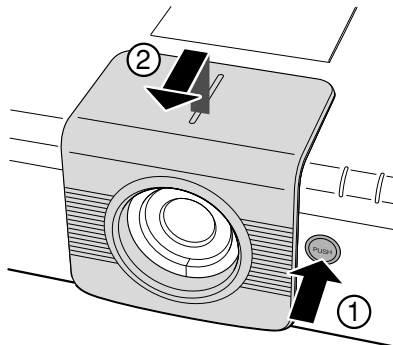

2

Remove the lens cover.

- Press the lens cover removal button (①). Slide the lens cover forward (②).

3

Turn the lens in the direction of the arrow while pressing the lens removal lever to pull the lens out.

4

Remove the lens cap from a replacement lens.

Info

If you try to attach the lens to the projector without removing this cap, the optional lens attachment part can be damaged.

5

Insert the hook of the replacement lens to the notch, and turn the lens in the direction of the arrow.