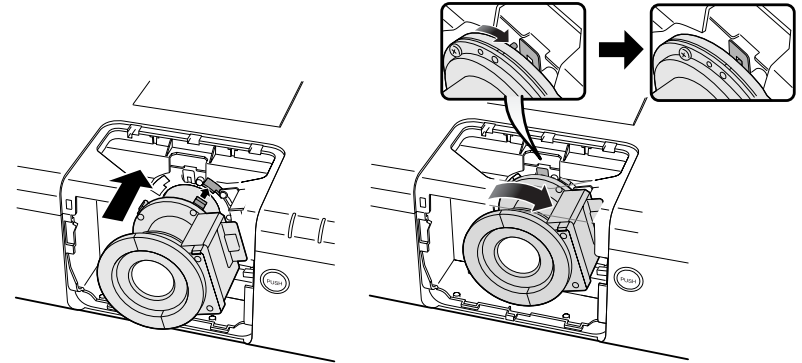

2

Remove the lens cover.

- Press the lens cover removal button (①). Slide the lens cover forward (②).

3

Turn the lens in the direction of the arrow while pressing the lens removal lever to pull the lens out.

4

Remove the lens cap from a replacement lens.

Info

If you try to attach the lens to the projector without removing this cap, the optional lens attachment part can be damaged.

5

Insert the hook of the replacement lens to the notch, and turn the lens in the direction of the arrow.

- Make sure that the lens is locked with the lens removal lever when you hear a click sound.

6

Slide and attach the lens cover.

- The power cannot be turned on unless the lens cover is fully inserted.

7

Select the correct lens type in “Lens Type” of “Menu”.