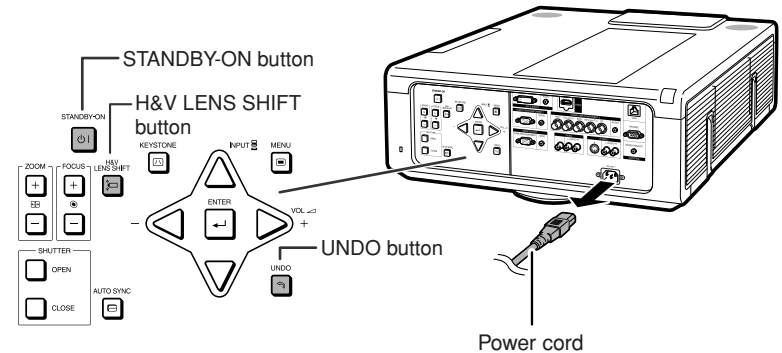

Before exchanging the lens, reset lens shift to the center position. (The lens shift is located at the center in the factory preset.)

When resetting the lens shift to the center position, press **H&V LENS SHIFT** and then press **UNDO**.

2

Remove the lens cover.

- Press the lens cover removal button (①). Slide the lens cover forward (②).

3

Turn the lens in the direction of the arrow while pressing the lens removal lever to pull the lens out.