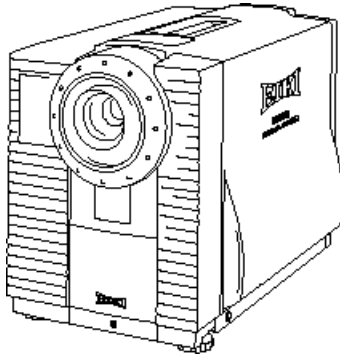

# LC-6210: Bright, Big Screen Multimedia.

## KEY FEATURES:

- 850 ANSI LUMENS light output at 70% uniformity for brilliant images--even in normal light!
- High-performance lens with power zoom and focus projects up to a 300" diagonal picture from distances up to 85.7'.
- 640 x 480 pixel resolution for VGA & MAC. Also, handles 800 x 600 VGA in compressed mode.
- Variable Optical Keystone Correction can reduce or eliminate off axis image distortion.
- Bonus! IR50 wireless remote mouse control and real-time Presentation F/X software.

## LC-6210 SPECIFICATIONS:

Screen Brightness	.850 ANSI Lumens
Illumination Uniformity	.70%
Size of Color Palette	.16.7 Million
Contrast Ratio	.100 : 1
Horizontal Resolution	.550 TV Lines
Projection Lamp	.400-Watt, Long-Life Metal-Halide
Light - RGB Distribution	.Dichroic Mirror System
Imaging System	.3.1" Amorphous TFT Panels x 3
Screen Pixels	.640 x 480 = 307,200
Total Pixels	.307,200 x 3 = 921,600
Lens Type	.Power Zoom and Focus
Image Min. - Max. (Diag.)	.20" - 300"
Image Min. - Max. (Wide)	.1.3' - 20' (0.41m - 6.10m)
Throw - Min. - Max.	.5.7' - 85.7' (1.75m - 26.13m)
Width-to-Throw Factor	.Approx. 2.1 - 4.3
Elevation: Front/Rear	.Variable up to 5 Degrees Up
Keystone Elimination	.Variable Up or Down, max. degrees 3.13, max ratio (B:T) 2.3:1/1:2.3
Image Orientation	.Normal, Reversed
Remote Control	.IR Projector & Mouse Control
Computer Standards	.VGA, EGA, CGA, MAC 13