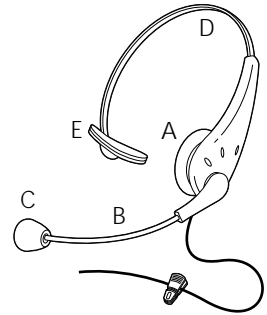

## How to Use the OPG-1N Monaural Headset

This page contains instructions for adjustment of the headset for proper fit which is important to obtain optimum sound quality.

- A: Receiver with foam cover
- B: Microphone boom arm
- C: Microphone with foam cover
- D: Adjustable StayPut™ headband
- E: Support plate

### MONAURAL

1. The OPG-1N headset can be worn on the right or left ear. Simply rotate the microphone boom down from the headband in the desired orientation. When changing the OPG-1N headset to be worn on the opposite ear, rotate the microphone boom up towards the headband and over to the other side. DO NOT rotate the microphone boom past the built-in stop points.
2. Put on the headset so that the headband rests lightly on your head. The headband can then be easily adjusted for proper fit.
3. Adjust the flexible microphone boom so that the noise canceling microphone is positioned ½" (approximately the width of your finger) below and away from your lower lip.
4. Adjust the position of the clothing clip and affix it to your clothing for comfortable, neat wearing.
5. Plug the GN Netcom Quick Disconnect into the Quick Disconnect on the GN Netcom brand amplifier or bottom cord that plugs into your phone. Place and receive calls according to the amplifier or telephone instructions.

**Note:** The OPG-1N headset is provided with foam covers over the receiver and microphone which can be replaced if they become soiled. The replacement part numbers are:

- (#416413) Foam receiver cover for Optima-G headsets
- (#416376) Foam microphone windscreen for Optima-G headsets