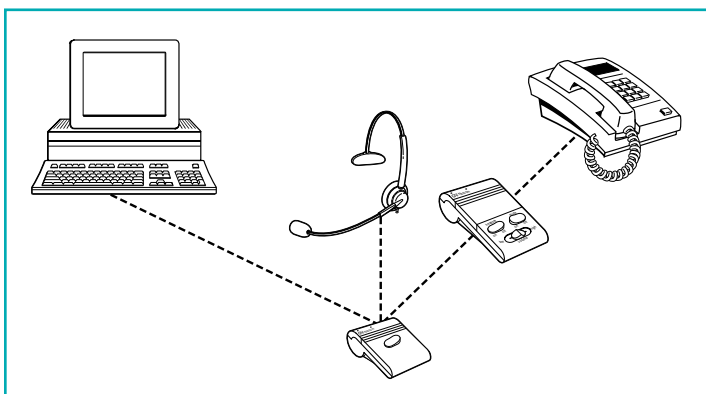

## ***SELECT***

THE ONE-CLICK COMPUTER-TELEPHONY SWITCH.

**GN Netcom, Inc.**

**The SeleCT system** easily connects your headset to both your telephone and computer, so you can move from one to the other with the flick of a switch. A 6-foot cord with standard 3.5 mm phono jacks is included.

**The Profile SureFit Flex**, which gives you a choice of three interchangeable wearing styles (flexible earhook, earloop and headband), is just one of the GN Netcom headsets you can use with the SeleCT switch.

**The MPA-II Multi-Purpose Amplifier** works on most phone systems with a modular handset connector. The easiest amplifier to set up and use, the MPA-II features a sliding volume control, headset/handset switch, mute switch and a built-in headset stand. An optional on-line indicator lights when the headset is in use.

**The PC/Headset Adapter** is the non-switchable way to get the hands-free benefit of a headset plus the advantages of CTI.

**It's easy to get the benefits of the SeleCT.** Simply connect your headset to the SeleCT switch, and the SeleCT to your computer and telephone.