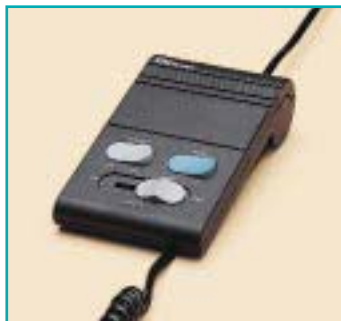

## ***SELECT***

THE ONE-CLICK COMPUTER-TELEPHONY SWITCH.

**GN Netcom, Inc.**

**The SeleCT system** easily connects your headset to both your telephone and computer, so you can move from one to the other with the flick of a switch. A 6-foot cord with standard 3.5 mm phono jacks is included.

**The Profile SureFit Flex**, which gives you a choice of three interchangeable wearing styles (flexible earhook, earloop and headband), is just one of the GN Netcom headsets you can use with the SeleCT switch.

**The MPA-II Multi-Purpose Amplifier** works on most phone systems with a modular handset connector. The easiest amplifier to set up and use, the MPA-II features a sliding volume control, headset/handset switch, mute switch and a built-in headset stand. An optional on-line indicator lights when the headset is in use.

Standard Features	SeleCT
Large, user-friendly rocker switch	Δ
6-foot cord w/two 3.5 mm jacks	Δ
12-inch modular phone cord	Δ
Two-Year Warranty	Δ
Velcro mounting kit	Δ

Compatibility		
Amplifier	Carbon	Electret
GN Netcom MPA-II	Δ	Δ
UNEX MP-10A		Δ
MPA Satellite		Δ
ACS Applica		Δ