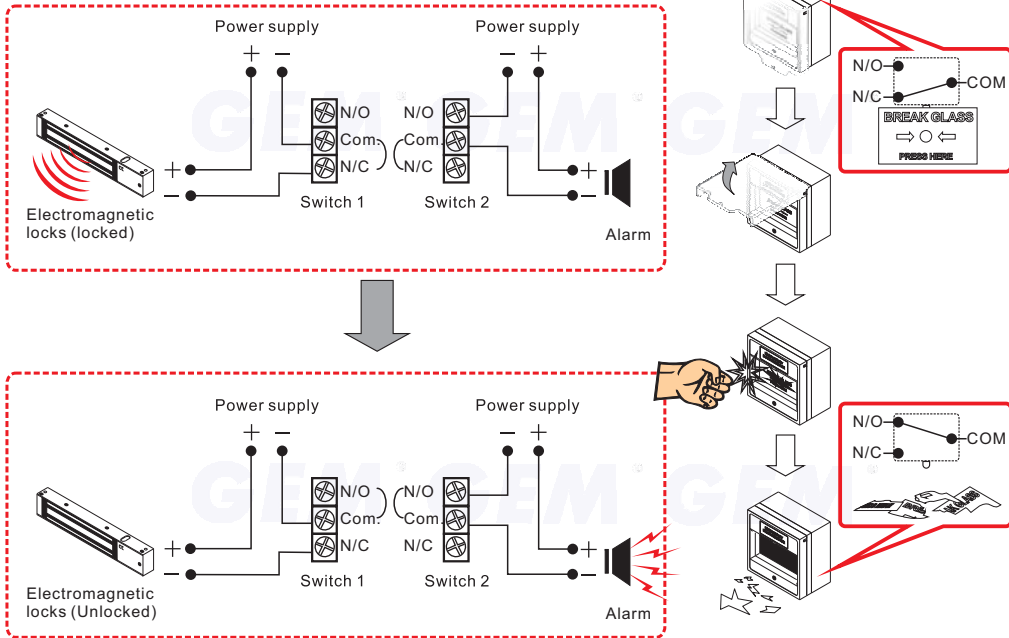

Application : (CP-21)