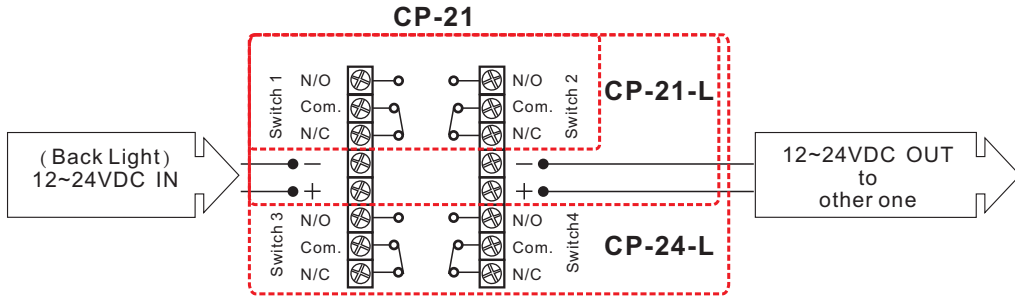

# GEM<sup>®</sup> CP-21, CP-24 SERIES Break Glass call point

## Specifications:

Dimensions: 87x87x55 mm  
 Contact Resistance: 50mΩ  
 Switch rated: 1A@125V~