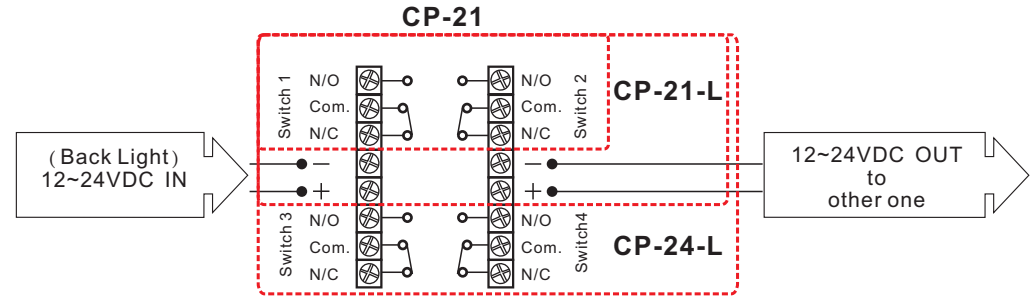

## Specifications:

Dimensions: 87x87x55 mm  
 Contact Resistance: 50mΩ  
 Switch rated: 1A@125V~