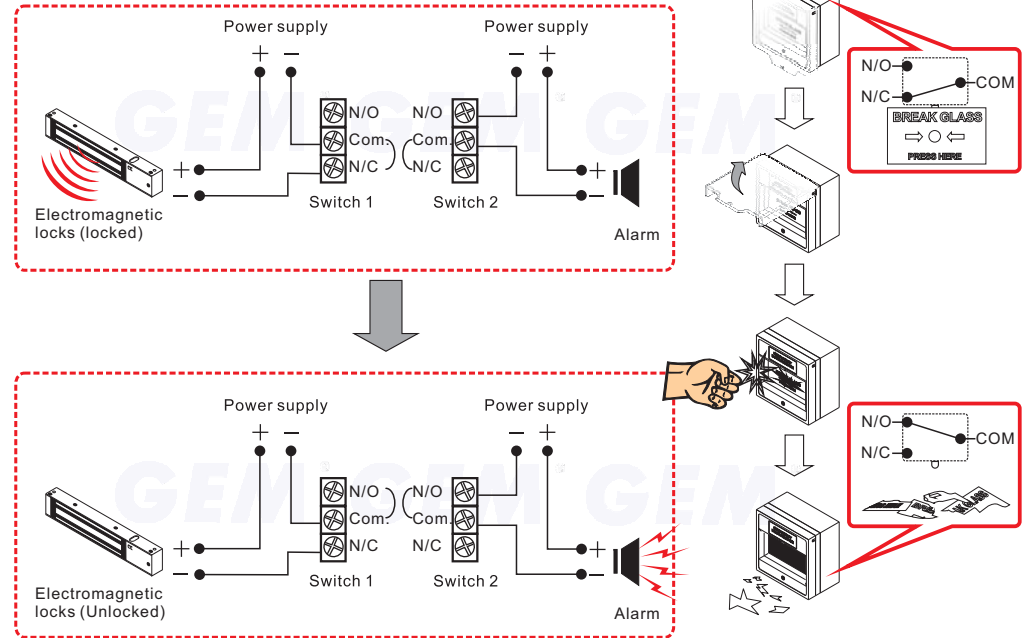

Application : (CP-21)