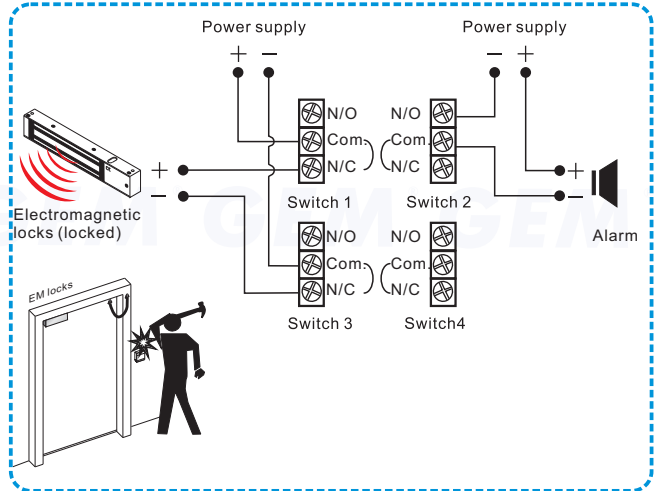

Patent No.:
M328067 (Taiwan)
ZL 2007 2 0175576.7 (China)

Statement

The CP-24 series Break Glass call point, with quadruple pole change over contacts from N/C to N/O. The main function is to override the electrical locking/release devices in case of emergency. With Key to replace glass or reset unit. With back light for L types

Specifications

Dimensions: 87x87x55 mm
Contact Resistance: 50mΩ
Switch rated: 1A@125V~
Current Draw (Back light): 25mA@12Vdc; 45mA@24Vdc
The quadruple pole switch for monitoring in case of emergency when glass is broken; the contacts change from

Dimension

Unit: mm
(Common Europe Sized)

Polycarbonate
Hinged Cover

Built-in Key
(for change break glass)

Application

(Glass is broken)

Warranty

The product is warranted against defects in material and workmanship while used in normal service for a period of 1 year from the date of sale to the original customer. The GEM policy is one of continual development and improvement; therefore GEM reserves the right to change specifications without notice.