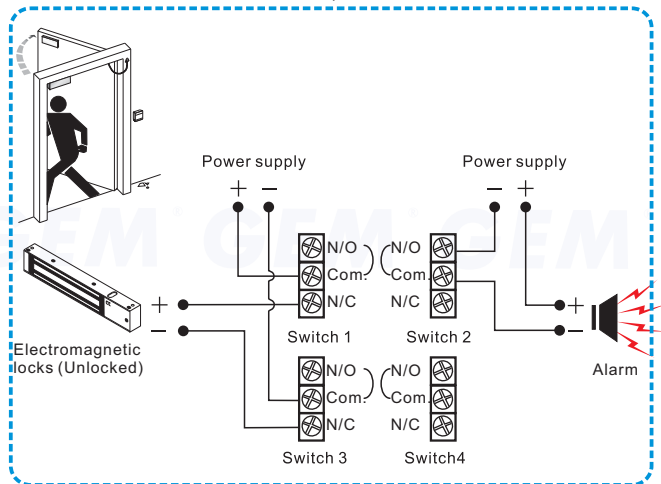

Patent No.:
M328067 (Taiwan)
ZL 2007 2 0175576.7 (China)

Statement

The CP-24 series Break Glass call point, with quadruple pole change over contacts from N/C to N/O. The main function is to override the electrical locking/release devices in case of emergency. With Key to replace glass or reset unit. With back light for L types

Specifications

Dimensions: 87x87x55 mm
Contact Resistance: 50mΩ
Switch rated: 1A@125V~
Current Draw (Back light): 25mA@12Vdc; 45mA@24Vdc
The quadruple pole switch for monitoring in case of emergency when glass is broken; the contacts change from

Dimension

Unit: mm
(Common Europe Sized)

Polycarbonate
Hinged Cover

Built-in Key
(for change break glass)

Application

(Glass is broken)

Warranty

The product is warranted against defects in material and workmanship while used in normal service for a period of 1 year from the date of sale to the original customer. The GEM policy is one of continual development and improvement; therefore GEM reserves the right to change specifications without notice.