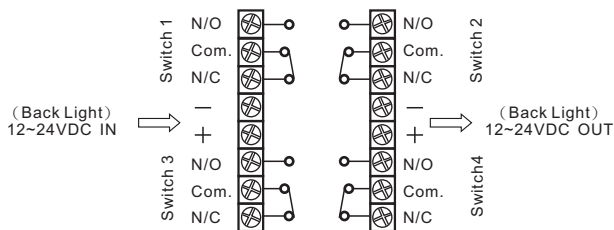

Patent No.:
M328067 (Taiwan)
ZL 2007 2 0175576.7 (China)

Statement

The CP-24 series Break Glass call point, with quadruple pole change over contacts from N/C to N/O. The main function is to override the electrical locking/release devices in case of emergency. With Key to replace glass or reset unit. With back light for L types

Specifications

Dimensions: 87x87x55 mm
Contact Resistance: 50mΩ
Switch rated: 1A@125V~
Current Draw (Back light): 25mA@12Vdc; 45mA@24Vdc
The quadruple pole switch for monitoring in case of emergency when glass is broken; the contacts change from