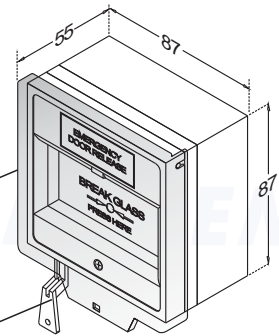

Patent No.:
M328067 (Taiwan)
ZL 2007 2 0175576.7 (China)

Statement

The CP-24 series Break Glass call point, with quadruple pole change over contacts from N/C to N/O. The main function is to override the electrical locking/release devices in case of emergency. With Key to replace glass or reset unit. With back light for L types

Specifications

Dimensions: 87x87x55 mm
Contact Resistance: 50mΩ
Switch rated: 1A@125V~
Current Draw (Back light): 25mA@12Vdc; 45mA@24Vdc
The quadruple pole switch for monitoring in case of emergency when glass is broken; the contacts change from

Dimension

Unit: mm
(Common Europe Sized)

Polycarbonate
Hinged Cover

Built-in Key
(for change break glass)

Application

(Glass is broken)

Warranty

The product is warranted against defects in material and workmanship while used in normal service for a period of 1 year from the date of sale to the original customer. The GEM policy is one of continual development and improvement; therefore GEM reserves the right to change specifications without notice.