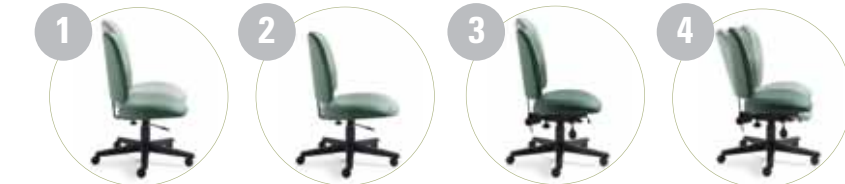

Operator

- 1 pneumatic seat height adjustment
- 3 back height adjustment
- 4 Two levers, seat and back angles adjust independently of each other and lock in any position or free float