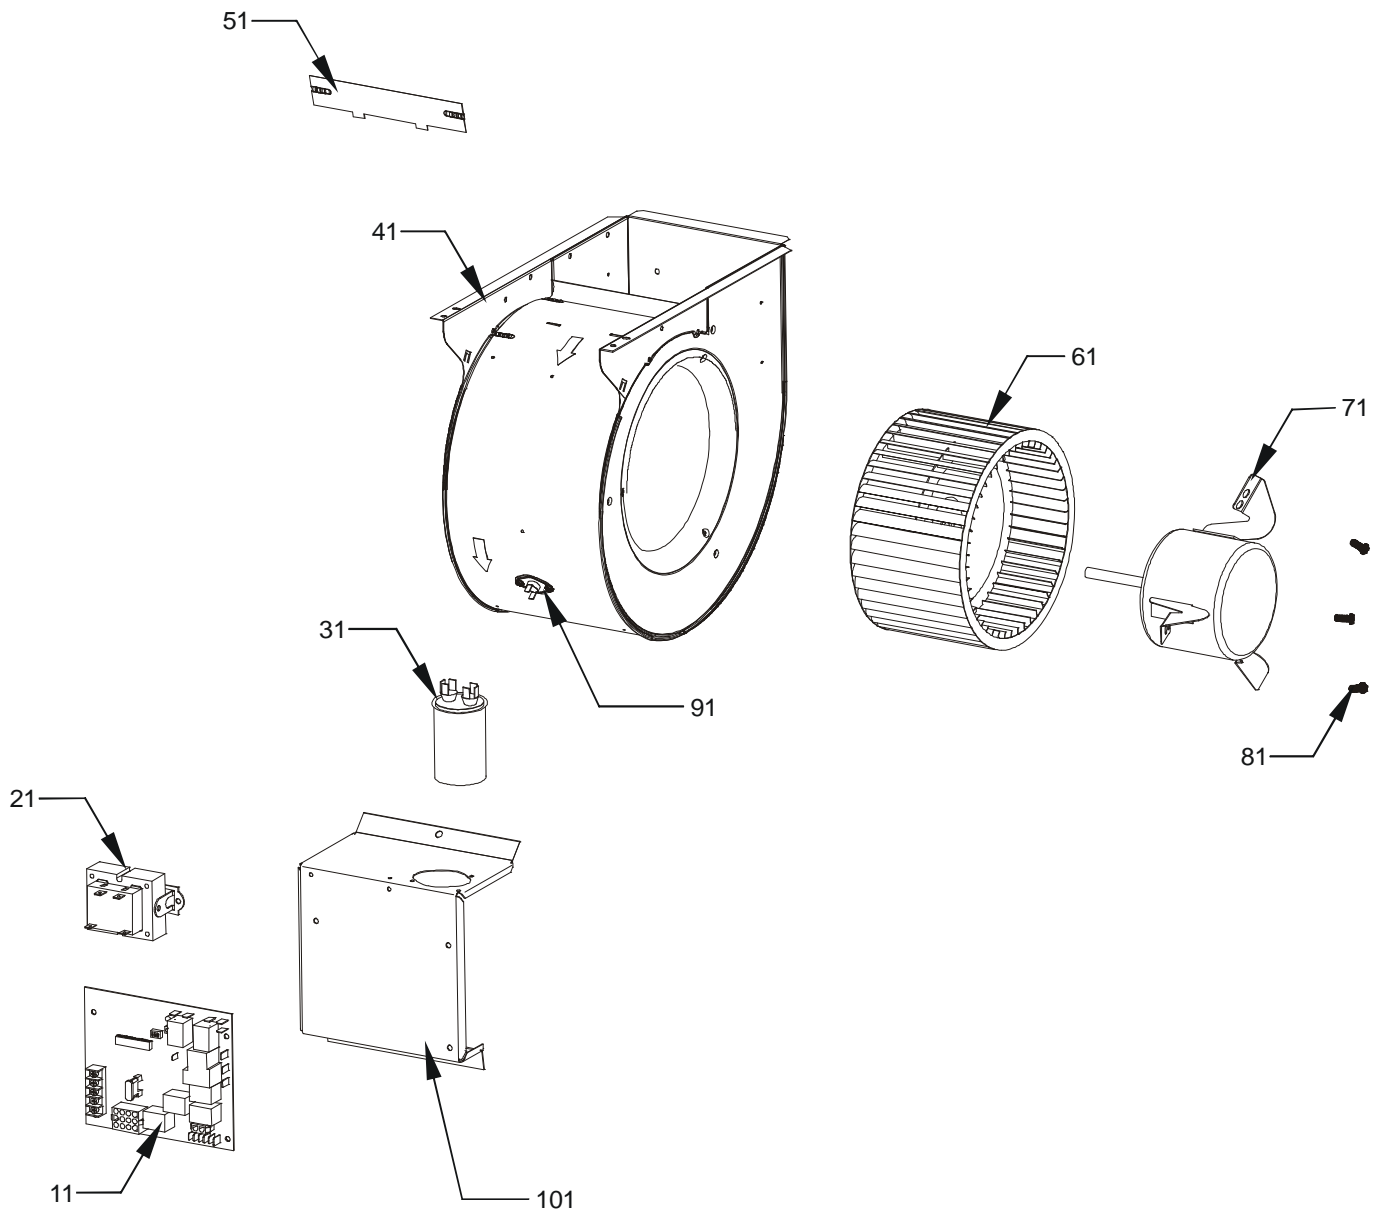

Blower and Control Panel

Blower and Control Panel

Ref. Part No:	No:	Description:	Ref. Part No:	No:	Description:
<i>Image 1:</i>					
11	PCBBF123S	IGNITION BOARD, HSI INTEGRATED			
21	B1141605	TRANSFORMER 120V TO 24V, 40 VA			
31	CAP200000440RPS	CAPACITOR 20/370V (M1, M2)			
31	CAP250000370RPS	CAPACITOR 25/370V (M3, M4, M5, M6)			
41	2539307S	BLOWER HOUSING 10 X 10 (M5, M6)			
41	2539305S	BLOWER HOUSING 10 X 6 (M1, M2)			
41	2539306S	BLOWER HOUSING 10 X 8 (M3, M4)			
51	764741F	BLOWER BLOCK-OFF 10 X 10 (M5, M6)			
51	764740F	BLOWER BLOCK-OFF 10 X 8 (M3, M4)			
51	764739	BLOWER CUT-OFF 10 X 6 (M1, M2)			
61	B1368000S	BLOWER WHEEL 11 X 10 (M5, M6)			
61	B1368053	BLOWER WHEEL 11 X 6 CW (M1, M2)			
61	B1368054	BLOWER WHEEL 11 X 8 (M3, M4)			
71	0131F00022	BLOWER MOTOR 1/2 HP, 4 SP, 6 PL (M1, M2)			
71	20046618S	BLOWER MOTOR 3/4 HP (M3, M4, M5, M6)			
81	M0250558	TC SCREW (QTY 3)			
91	0130F00038	PRIMARY LIMIT - LT BLUE 120°			
101	1815817	CONTROL MOUNT PANEL			

Expanded Model Nomenclature

M1 - GHS80453AXCA
M2 - GHS80453AXCB
M3 - GHS80704BXCA
M4 - GHS80704BXC
M5 - GHS80905CXCA
M6 - GHS80905CXC