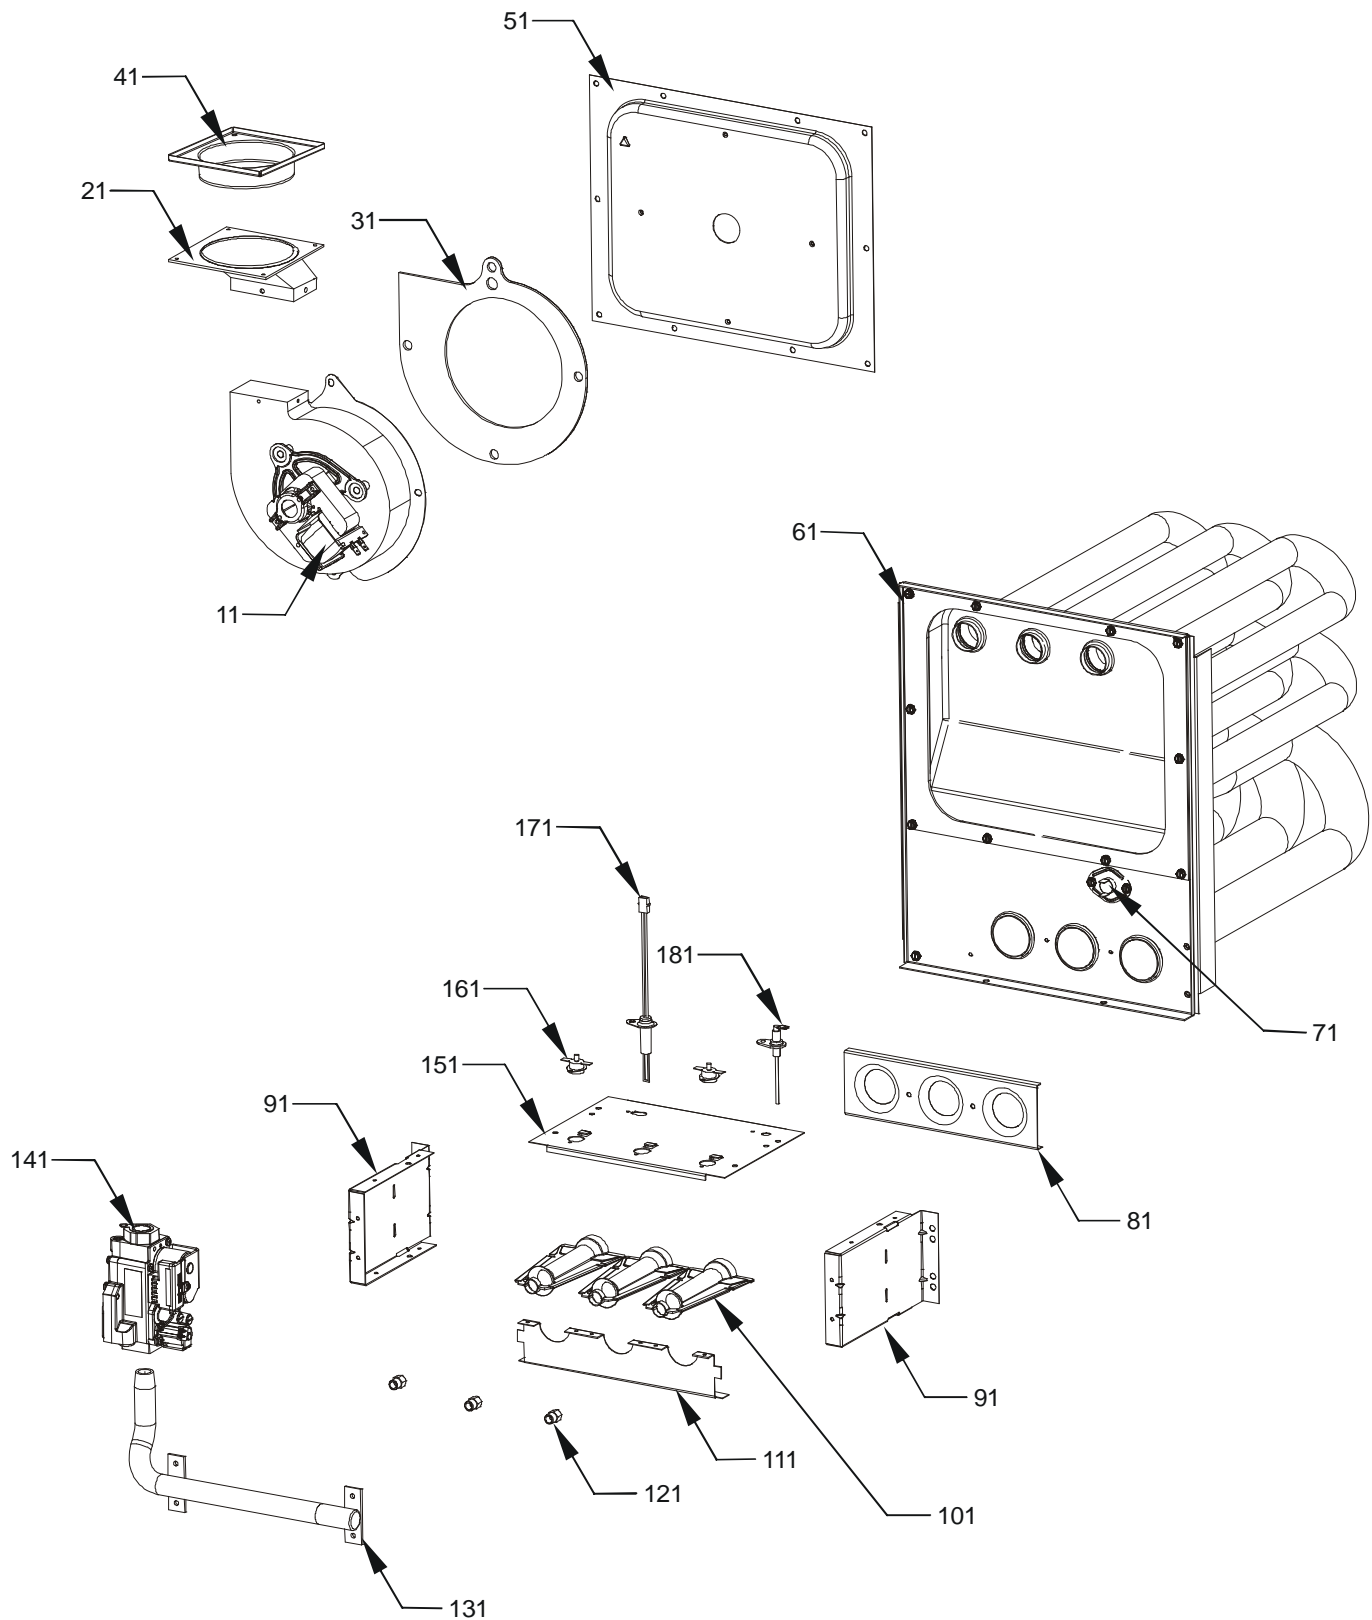

Heat Exchanger Assy

Heat Exchanger Assy

Ref. Part No:	Part No:	Description:	Ref. Part No:	Part No:	Description:

Image 1:

11	0131M00002S	VENT MOTOR			
21	0128F00006	CHIMNEY TRANSITION BOTTOM			
31	0154F00003	VENT MOTOR GASKET 14" (M1, M2)			
31	0154F00004	VENT MOTOR GASKET 17.5" (M3, M4)			
31	0154F00005	VENT MOTOR GASKET 21" (M5, M6)			
41	4023500	CHIMNEY TRANSITION TOP			
51	0121F00198	FLUE COLLECTOR BOX KIT 14" 1.75 DIA (M1, M2)			
51	0121F00161	FLUE COLLECTOR BOX KIT 17.5" 2.0 DIA (M3, M4)			
51	0121F00130	FLUE COLLECTOR BOX KIT 21" 2.25 DIA (M5, M6)			
61	0270F00900	HEAT EXCHANGER ASSY (M1, M2)			
61	0270F00929	HEAT EXCHANGER ASSY (M3, M4)			
61	0270F00930	HEAT EXCHANGER ASSY (M5, M6)			
71	20162903	PRIMARY LIMIT - BLUE (M3, M4)			
71	0130M00063	PRIMARY LIMIT - GOLD 140° (M1, M2, M5, M6)			
81	4028000	ORIFICE SHIELD 2 CELL (M1, M2)			
81	4028001	ORIFICE SHIELD 3 CELL (M3, M4)			
81	4028002	ORIFICE SHIELD 4 CELL (M5, M6)			
91	0121F00146	BURNER BOX SIDE (QTY 2)			
101	B4022700	INSHOT BURNER ASSY 3" (QTY AR)			
111	0121F00167	BURNER BRACKET 2B (M1, M2)			
111	0121F00168	BURNER BRACKET 3B (M3, M4)			
111	0121F00169	BURNER BRACKET 4B (M5, M6)			
121	10716003	ORIFICE (QTY AR)			
131	0120F00006	MANIFOLD (M1, M2)			
131	0120F00017	MANIFOLD (M3, M4)			
131	0120F00018	MANIFOLD (M5, M6)			
141	B1282628	GAS VALVE (36G) (M1, M3, M5)			
141	0151M00013	GAS VALVE (HONEYWELL 1 STG) (M2, M4, M6)			
151	0121F00162	BURNER BOX TOP 2 CELL (M1, M2)			
151	0121F00163	BURNER BOX TOP 3 CELL (M3, M4)			
151	0121F00164	BURNER BOX TOP 4 CELL (M5, M6)			
161	10123529	MANUAL RESET LIMIT (QTY 2)			
171	20165703S	IGNITOR			
181	0130F00010	FLAME SENSOR			

Expanded Model Nomenclature

M1 - GHS80453AXCA
M2 - GHS80453AXCB
M3 - GHS80704BXCA
M4 - GHS80704BXC
M5 - GHS80905CXCA
M6 - GHS80905CXC