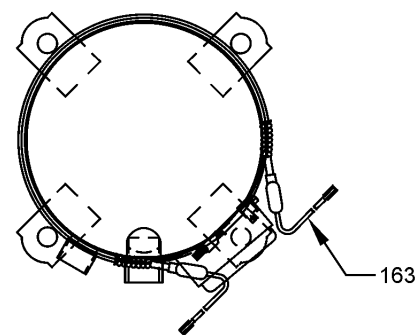

Ref. Part No:	No:	Description:	Ref. Part No:	No:	Description:
---------------	-----	--------------	---------------	-----	--------------

Image 1:

11	4400211PDG	LOWER ACCESS PANEL
21	0121R00053PDG	CONTROL COVER
71	CONT3P040024VS	CONTACTOR 40 AMP, 3P, 24V
81	CAP200000440RPS	CAPACITOR 20/370V
91	4400065	CAPACITOR STRAP
131	PCBDM133	DEFROST CONTROL BOARD
291	0130M00025S	24V RELAY
NS	B1372801	SIGHT GLASS

Expanded Model Nomenclature

M1 - GSZ110903AA
M2 - GSZ110904AA
M3 - GSZ111203AA
M4 - GSZ111204AA

Compressor / Tubing Assembly

Image 1

Image 2

Image 3

TOP VIEW OF COMPRESSOR

Compressor / Tubing Assembly

Ref. Part No:	Ref. Part No:	Description:	Description:
---------------	---------------	--------------	--------------

Image 1:

21	B1219227	FILTER DRIER (BI-FLOW)
41	0121R00007PDG	BASE PAN 35"
51	0130M00088	SW-CUTOUT LOW PRESS
61	0130M00089	SW-CUTOUT HI PRESS
91	B1787000	VALVE CORE
121	B1226212	ACCUMULATOR
171	B1282574	1 1/8" SERVICE VALVE
181	B1282573	5/8" SERVICE VALVE
221	0151R00000P	VALVE, REVERSING (M3, M4)
221	0151R00001P	VALVE, REVERSING (M1, M2)
241	B1370803	DEFROST THERMOSTAT
321	0151R00029	EXPANSION VALVE
421	4400220PDG	BALL VALVE MOUNTING PANEL
NS	0163M00087	ACCESS FITTING
NS	B9102097	CAP W/O-RING
NS	0159G00003	COMPRESSOR HARNESS (M2)
NS	0159L00053	COMPRESSOR HARNESS (M3)
NS	0130M00083	SOLENOID HARNESS W/1/4" TERM