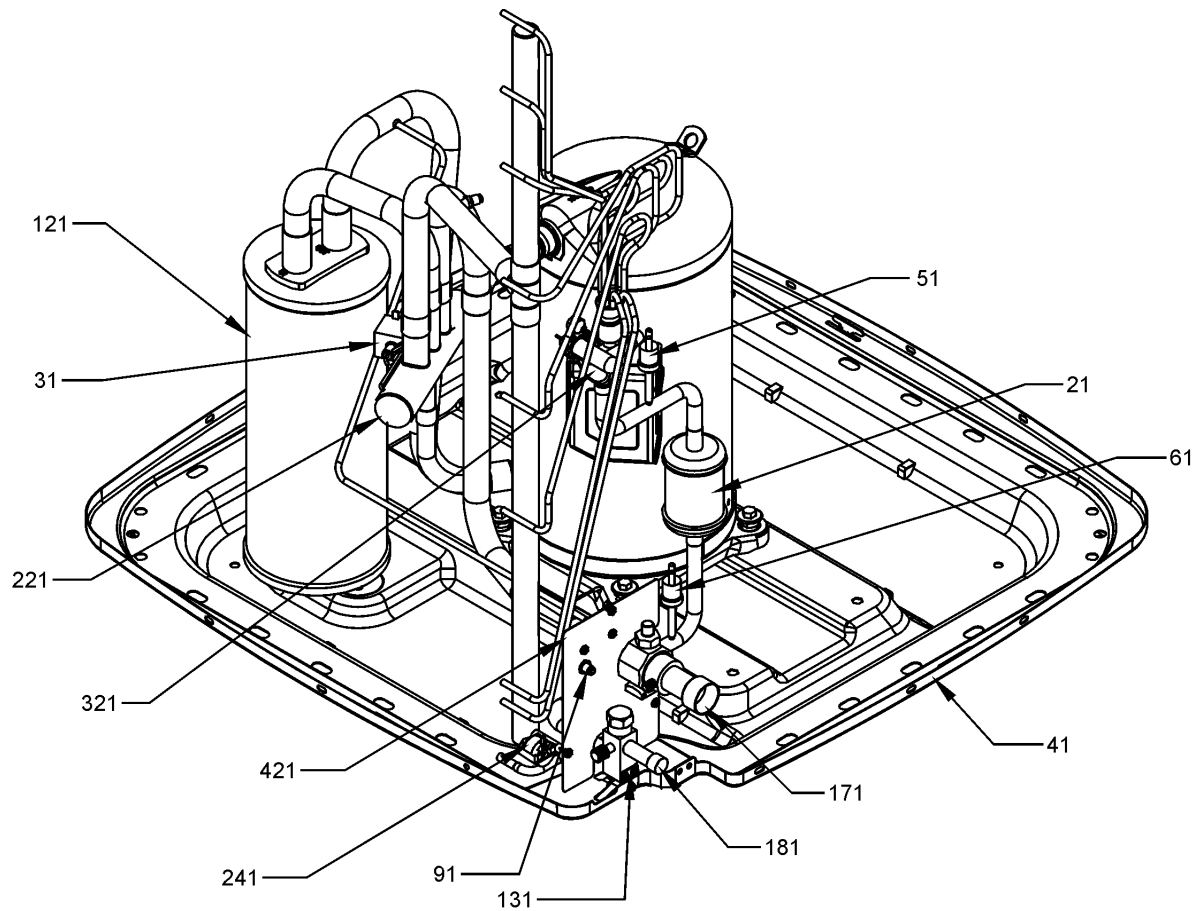

Expanded Model Nomenclature

M1 - GSZ110903AA
M2 - GSZ110904AA
M3 - GSZ111203AA
M4 - GSZ111204AA

Compressor / Tubing Assembly

Image 1

Image 2

Image 3

TOP VIEW OF COMPRESSOR

Compressor / Tubing Assembly

Ref. Part No:	Ref. Part No:	Description:	Description:
---------------	---------------	--------------	--------------

Image 1:

21	B1219227	FILTER DRIER (BI-FLOW)
41	0121R00007PDG	BASE PAN 35"
51	0130M00088	SW-CUTOUT LOW PRESS
61	0130M00089	SW-CUTOUT HI PRESS
91	B1787000	VALVE CORE
121	B1226212	ACCUMULATOR
171	B1282574	1 1/8" SERVICE VALVE
181	B1282573	5/8" SERVICE VALVE
221	0151R00000P	VALVE, REVERSING (M3, M4)
221	0151R00001P	VALVE, REVERSING (M1, M2)
241	B1370803	DEFROST THERMOSTAT
321	0151R00029	EXPANSION VALVE
421	4400220PDG	BALL VALVE MOUNTING PANEL
NS	0163M00087	ACCESS FITTING
NS	B9102097	CAP W/O-RING
NS	0159G00003	COMPRESSOR HARNESS (M2)
NS	0159L00053	COMPRESSOR HARNESS (M3)
NS	0130M00083	SOLENOID HARNESS W/1/4" TERM