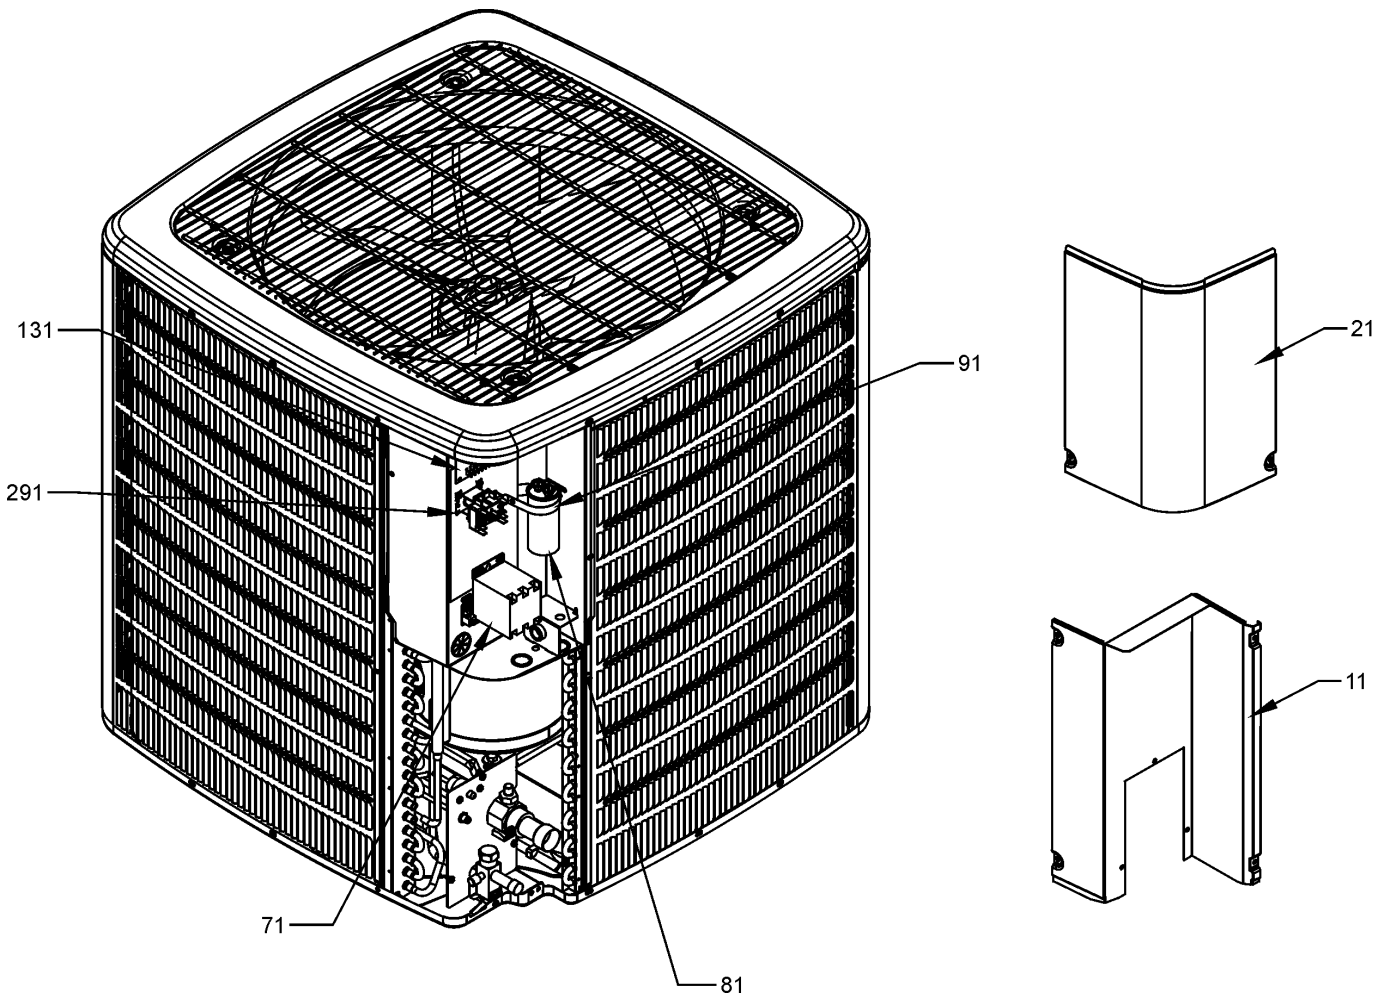

Control Cover / Control Box

Control Cover / Control Box

Ref. Part No:	No:	Description:	Ref. Part No:	No:	Description:

Image 1:

11	4400211PDG	LOWER ACCESS PANEL
21	0121R00053PDG	CONTROL COVER
71	CONT3P040024VS	CONTACTOR 40 AMP, 3P, 24V
81	CAP200000440RPS	CAPACITOR 20/370V
91	4400065	CAPACITOR STRAP
131	PCBDM133	DEFROST CONTROL BOARD
291	0130M00025S	24V RELAY
NS	B1372801	SIGHT GLASS

Expanded Model Nomenclature

M1 - GSZ110903AA
M2 - GSZ110904AA
M3 - GSZ111203AA
M4 - GSZ111204AA