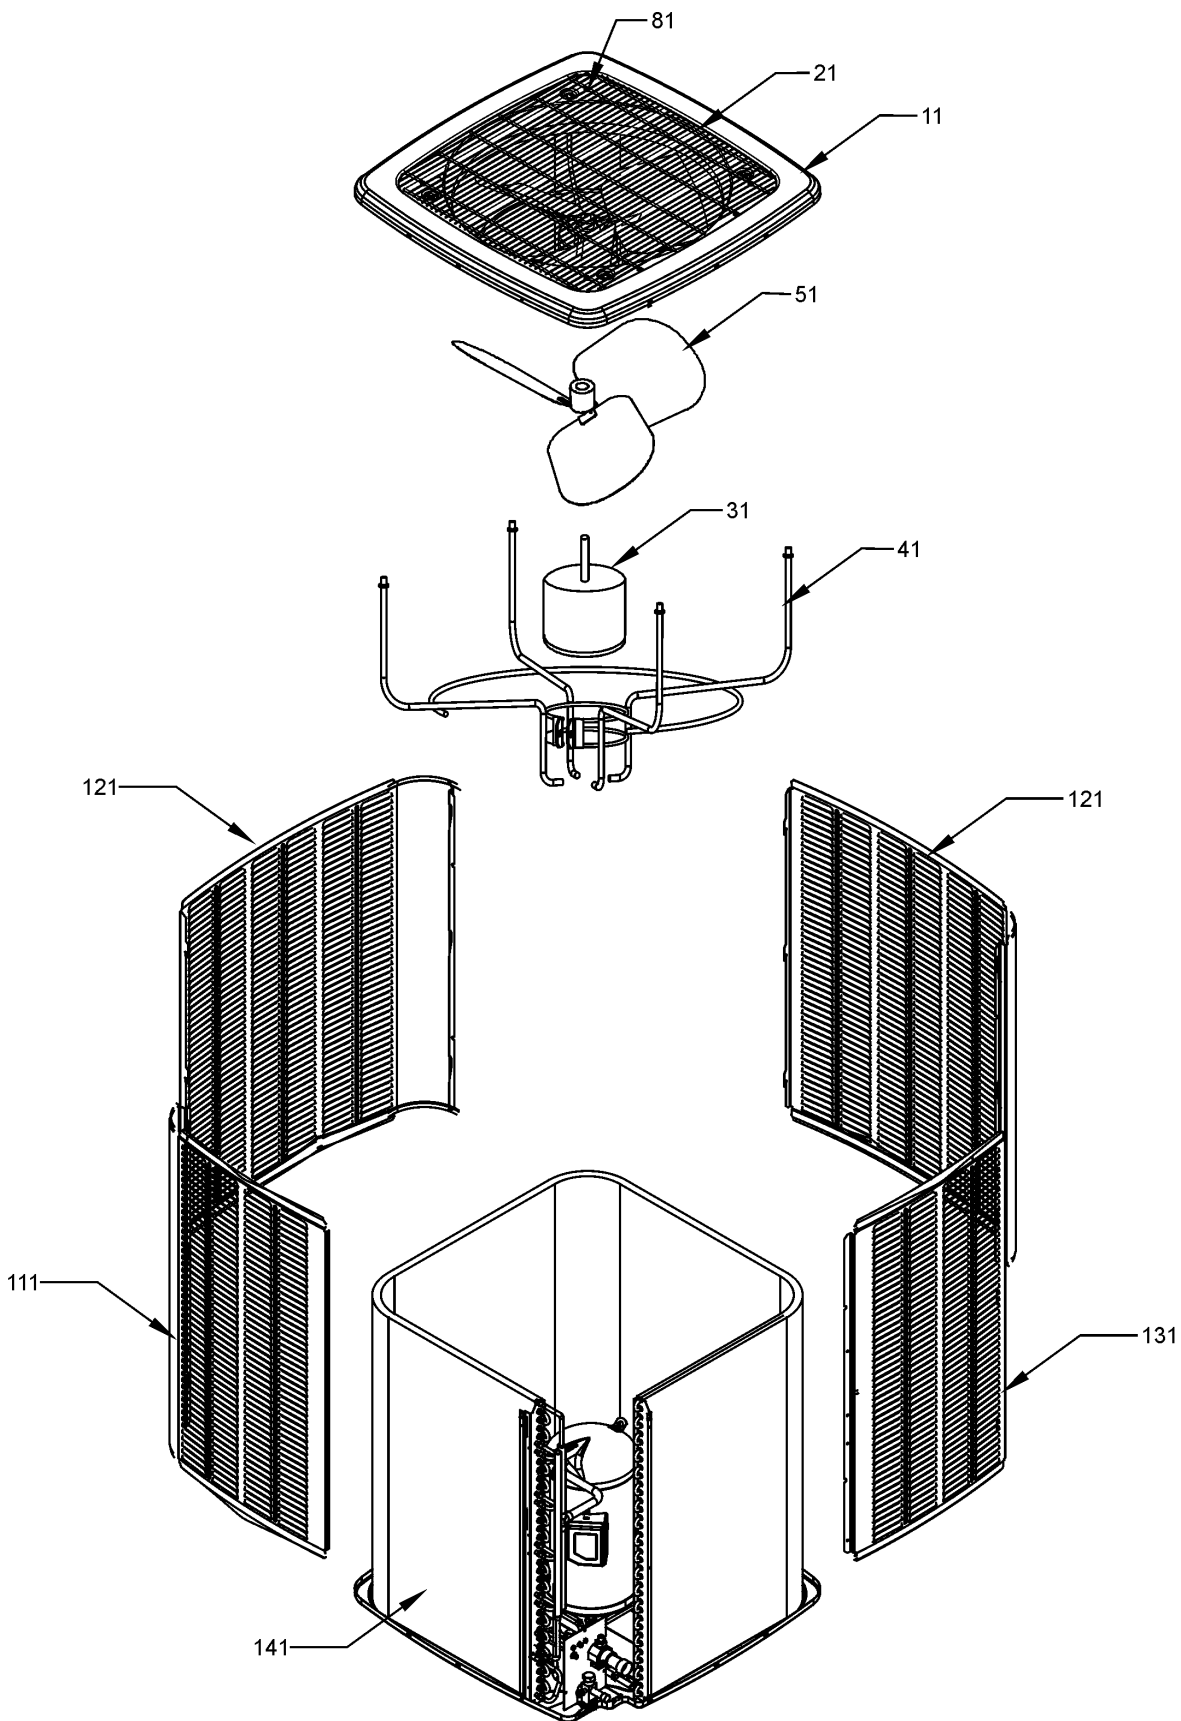

Coil / Cabinet Top / Side Panels

Coil / Cabinet Top / Side Panels

Ref. Part No:	Part No:	Description:	Ref. Part No:	Part No:	Description:

Image 1:

11	0121R00013PDG	VENTURI TOP PANEL 35"
21	0152R00003	WIRE GRILL 35"
31	0131M00040S	COND MOTOR 1 HP, 1 SP, 230V (M1, M3)
31	0131M00041S	COND MOTOR 1 HP, 1 SP, 460V (M2, M4)
41	0121R00003	MOTOR MOUNT BRACKET
51	B1086768	FAN BLADE 26"
81	0163M00003P	SCREW #10 X 1/2, A, SLOT, SR, BLACK (QTY 4)
111	0121R00043PDGB	LOUVERED SIDE PANEL [LT OF CNTL PNL]
121	0121R00047PDGB	LOUVERED SIDE PANEL (QTY 2)
131	0121R00051PDG	LOUVERED SIDE PANEL [RT OF CNTL PNL]

Expanded Model Nomenclature

M1 - GSZ110903AA
M2 - GSZ110904AA
M3 - GSZ111203AA
M4 - GSZ111204AA