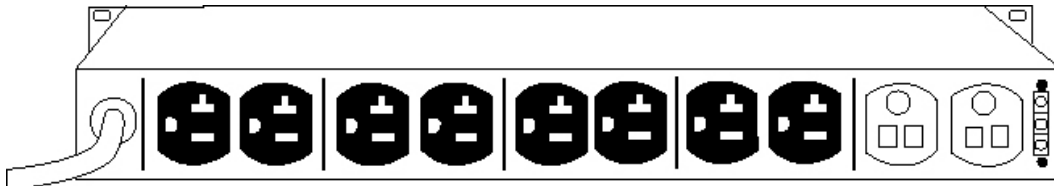

North American Power Distribution

Sequenced Power Control. 19" Wide. 1U High

North American Power Distribution

PD11SS, PD11SSP, PD11LVSP REAR

PD11SP REAR

Model #	Amps/Watts	Receptacles	Always-on Receptacles	Rack Lights	Metering	Watchdog LEDs	Linkable	Depth (inches)	Shipping Weight (lbs)
PD11SS	15/1800	11	2 Rear, 1 Front					10"	10
PD11SP	20/2400	11	1 Front			+	+	10"	10
PD11SSP	20/2400	11	2 Rear, 1 Front			+		10"	10
PD11LVSP	20/2400	11	2 Rear, 1 Front	+	+	+		10"	10