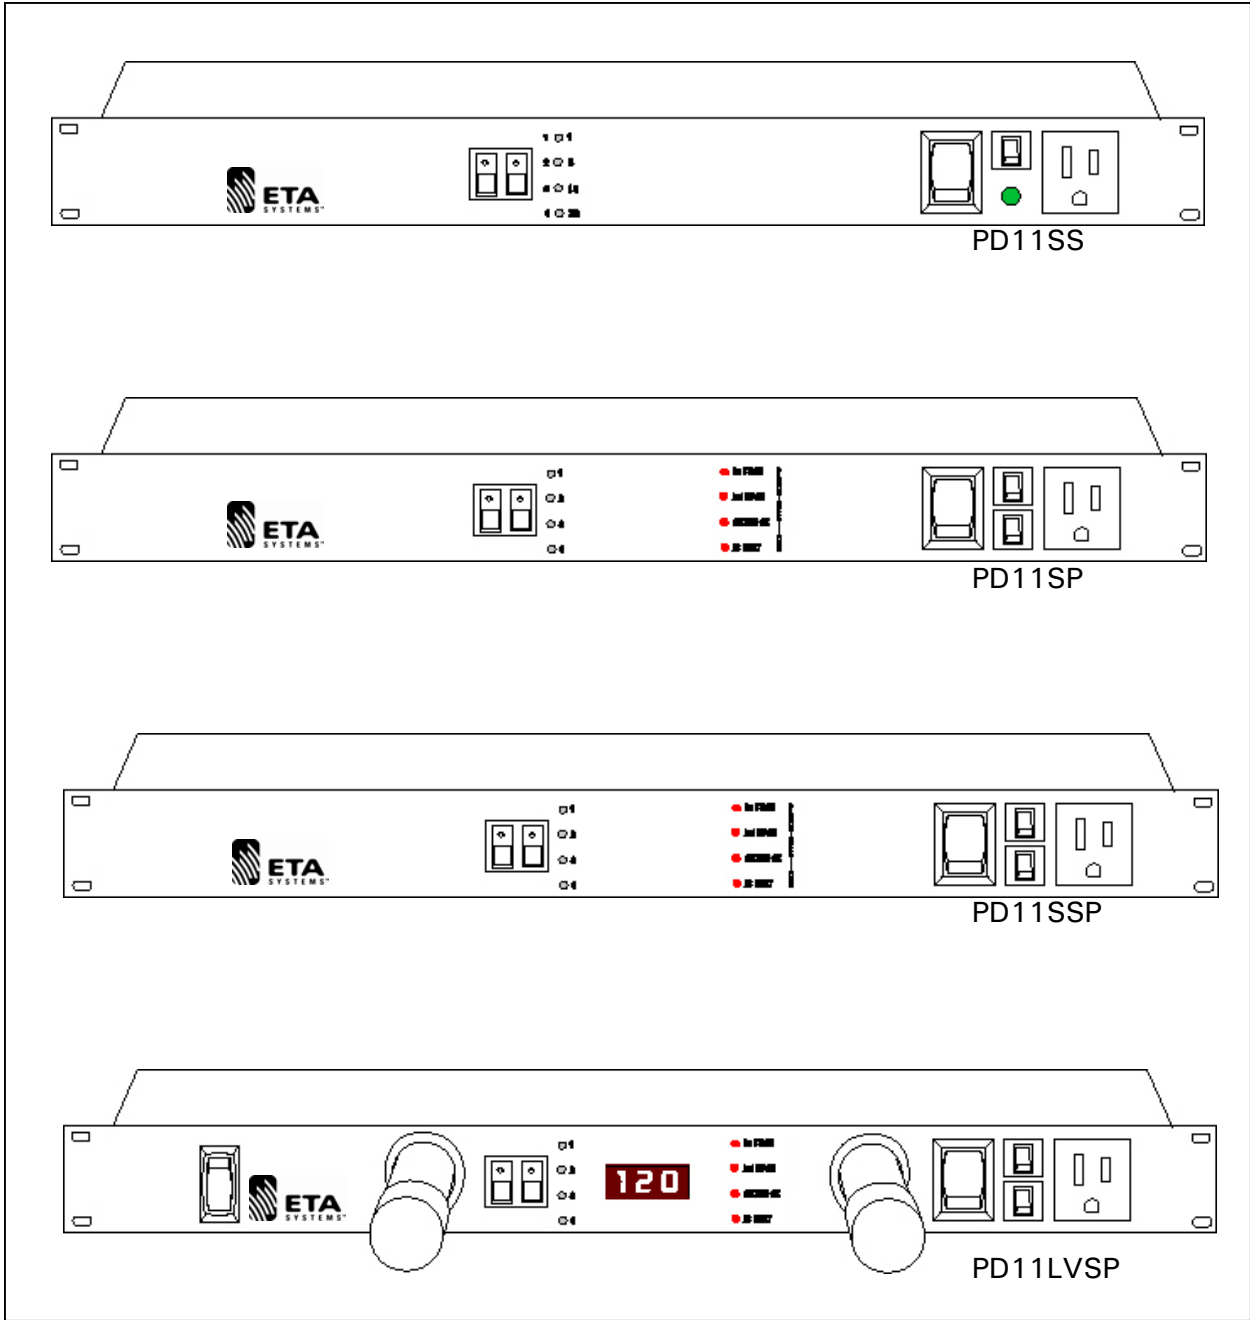

North American Power Distribution

Sequenced Power Control. 19" Wide. 1U High

North American Power Distribution

PD11SS, PD11SSP, PD11LVSP REAR

PD11SP REAR

Model #	Amps/Watts	Receptacles	Always-on Receptacles	Rack Lights	Metering	Watchdog LEDs	Linkable	Depth (inches)	Shipping Weight (lbs)
PD11SS	15/1800	11	2 Rear, 1 Front					10"	10
PD11SP	20/2400	11	1 Front			+	+	10"	10
PD11SSP	20/2400	11	2 Rear, 1 Front			+		10"	10
PD11LVSP	20/2400	11	2 Rear, 1 Front	+	+	+		10"	10