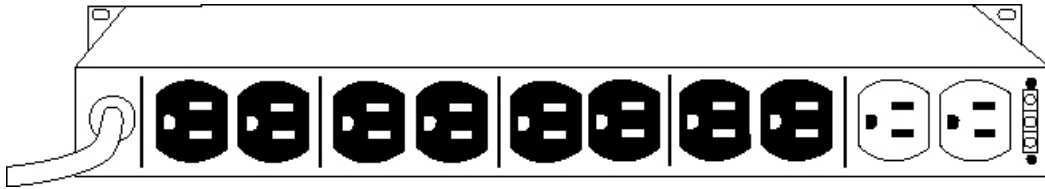

North American Power Distribution

Sequenced Power Control. 19" Wide. 1U High

North American Power Distribution

PD11SS, PD11SSP, PD11LVSP REAR

PD11SP REAR

Model #	Amps/Watts	Receptacles	Always-on Receptacles	Rack Lights	Metering	Watchdog LEDs	Linkable	Depth (inches)	Shipping Weight (lbs)
PD11SS	15/1800	11	2 Rear, 1 Front					10"	10
PD11SP	20/2400	11	1 Front			+	+	10"	10
PD11SSP	20/2400	11	2 Rear, 1 Front			+		10"	10
PD11LVSP	20/2400	11	2 Rear, 1 Front	+	+	+		10"	10