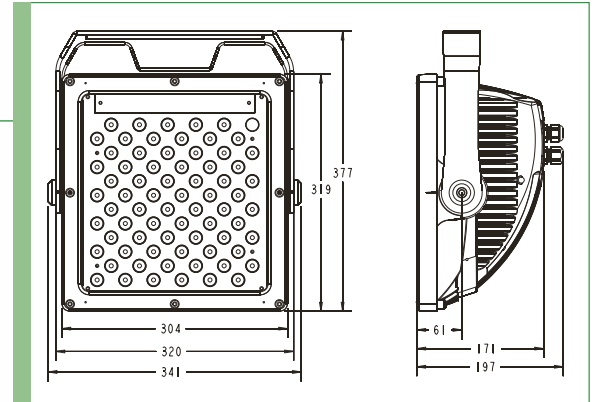

RGBW MODEL

- . RGBW Outdoor IP65 Design Panel
- . 72W x 3 Watt RGBW LED's

PRODUCT FEATURES

- . IP 65 Rugged Die Cast Aluminum Case Design
- . 10° beam angle, 22° field angle
- . Built In Color Macros, Auto & Manual control

TECHNICAL SPECIFICATIONS

- . **DMX Channels:** 4 DMX modes – 4/5/7/9 Channels
- . **Control:** USITT DMX-512, 3 pin DMX
- . **Color:** Linear RGBW Color Mixing, infinite color possibilities
- . **Strobe:** 25 flashes per second
- . **Dimmer:** 0-100% continuous dimming
- . **Cooling:** Silent Operation, convection cooled, no fans
- . **LED's Source:** 72 x 3W LEDs
18 Red, 18 Blue, 18 Green, 18 White
- . **Lux:** 10,430 lux / 969 fc @ 2.5m / 8' @ full
- . **LED Life:** 100,000 hours rated life
- . **Approvals:** (cETLus pending)

ENVIRONMENTAL SPECIFICATIONS

- . **Maximum Ambient Temperature:** 113°F / 45°C
- . **IP Level:** IP 65

ELECTRICAL SPECIFICATIONS

- . **Ballast:** Electronic Switching Power supply
- . **Power Supply:** 100-240V 50/60Hz
- . **Power Consumption:** 250W
- . **Dimensions:** (LxWxH) 13" x 7.75" x 15" / 341 x 197 x 377mm
- . **Weight:** 26.5 lbs. (12 Kgs)

Beam Diameter

10° Beam Angle	Ø 0.44 m / Ø 1.44 ft	Ø 0.88 m / Ø 2.89 ft	Ø 0.66 m / Ø 2.16 ft
22° Field Angle	Ø 0.98 m / Ø 3.21 ft	Ø 1.96 m / Ø 6.43 ft	Ø 2.94 m / Ø 9.64 ft

DMX Traits

4 Channel Mode:

Channel	Value	Function
1	0 - 255	Red (0-black, 255-100% Red)
2	0 - 255	Green (0-black, 255-100% Green)
3	0 - 255	Blue (0-black, 255-100% Blue)
4	0 - 255	White (0-black, 255-100% White)