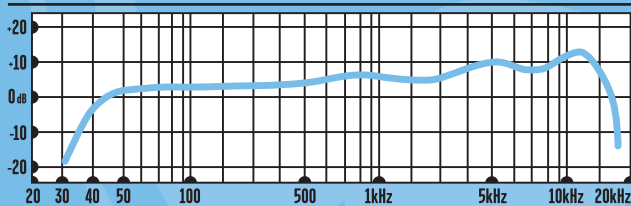

RAVEN™

PROFESSIONAL PREMIUM DYNAMIC MICROPHONE

Classic Styling. Compelling Sound. The Raven takes your music to new heights.

The EV/Blue Raven is a stylish dynamic microphone designed to capture the character of live and studio vocals. It is also the perfect microphone for live and studio instruments. The Raven incorporates the collaborative design work of top industry microphone engineers to provide unparalleled performance — all wrapped up in a stunning streamline moderne design.

- Dynamic mic with studio detail and clarity
- Cardioid pattern with excellent off-axis rejection
- Unique double swivel-mounted design for ideal positioning
- Great for voice and instruments — live or studio
- Innovative streamline design

Raven Frequency & Polar Responses

Electro-Voice

©2005 Telex Communications, Inc. • Burnsville, MN USA 55337