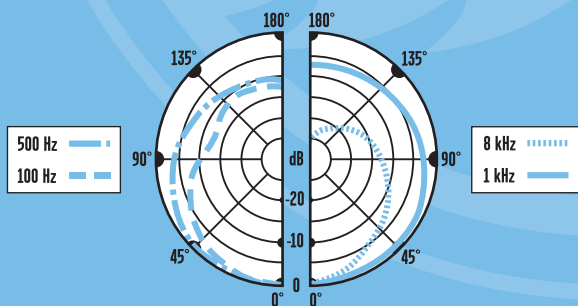

RAVEN™

PROFESSIONAL PREMIUM DYNAMIC MICROPHONE

Classic Styling. Compelling Sound. The Raven takes your music to new heights.

The EV/Blue Raven is a stylish dynamic microphone designed to capture the character of live and studio vocals. It is also the perfect microphone for live and studio instruments. The Raven incorporates the collaborative design work of top industry microphone engineers to provide unparalleled performance — all wrapped up in a stunning streamline moderne design.

- Dynamic mic with studio detail and clarity
- Cardioid pattern with excellent off-axis rejection
- Unique double swivel-mounted design for ideal positioning
- Great for voice and instruments — live or studio
- Innovative streamline design

Raven Frequency & Polar Responses

Electro-Voice

©2005 Telex Communications, Inc. • Burnsville, MN USA 55337