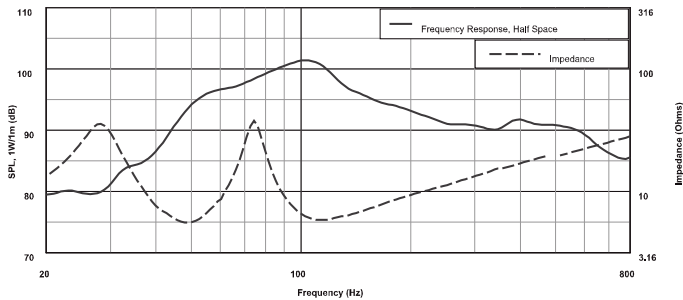

Frequency Response: