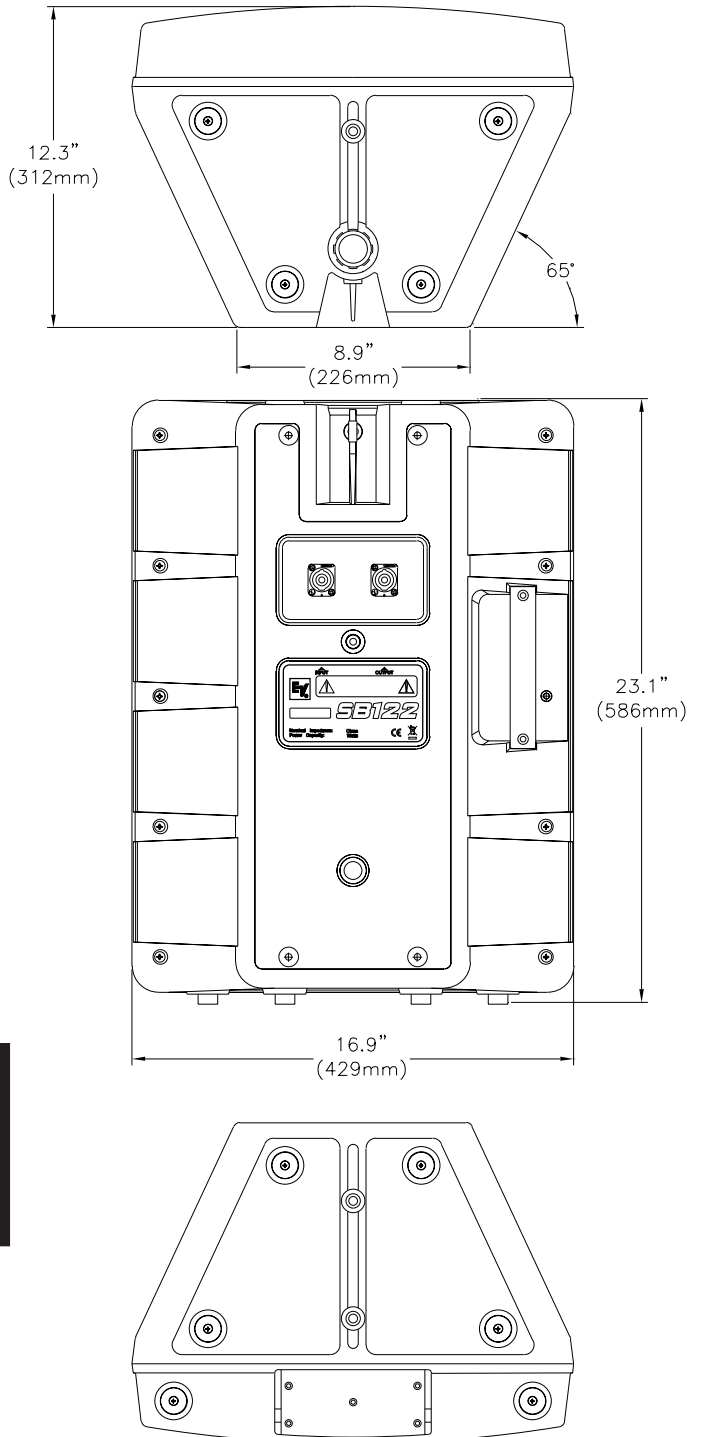

Technical Specifications:

Freq. Response ¹ (-3 dB):	52 Hz - 145 Hz
Freq. Range ¹ (-10 dB):	43 Hz - 200 Hz
Recommended High-Pass Frequency:	40 Hz
Sensitivity ¹ (SPL 1W/1m):	99 dB
Max Calculated SPL:	131 dB
Power Handling (Cont.):	400 Watts
Power Handling (Peak):	1,600 Watts
LF Transducer:	EVS12SB, 12 in (305mm)
Recommended Crossover Frequency Range, Biamp:	80 Hz - 160 Hz
Impedance:	8 Ohms
Connectors:	(2) Neutrik Speakon NL4
Dim (H x W x D):	23.1" x 16.9" x 12.3" (586mm x 429mm x 312mm)
Net Weight:	33 lbs (15.0 kg)
Shipping Weight:	36.4 lbs (16.5 kg)

¹ Half Space measurement.

Frequency Response:

Dimension Drawing:

Accessories:

- 302055-000 ASP-1, Adjustable Sub Pole
- 5912525 PDSx, Carrying Bag
- 302053-001 TSS-1, Tripod Stand

Performance Match:

- Q66 Power Amplifier

SB122 Part Number:

- 302013-001 SB122, Black Finish
- 302013-002 SB122, White Finish

WARNING: The SB122 is very lightweight and has a small footprint. Do not attempt to pole-mount a speaker system larger than a Zx1 or Sx80 on the SB122.