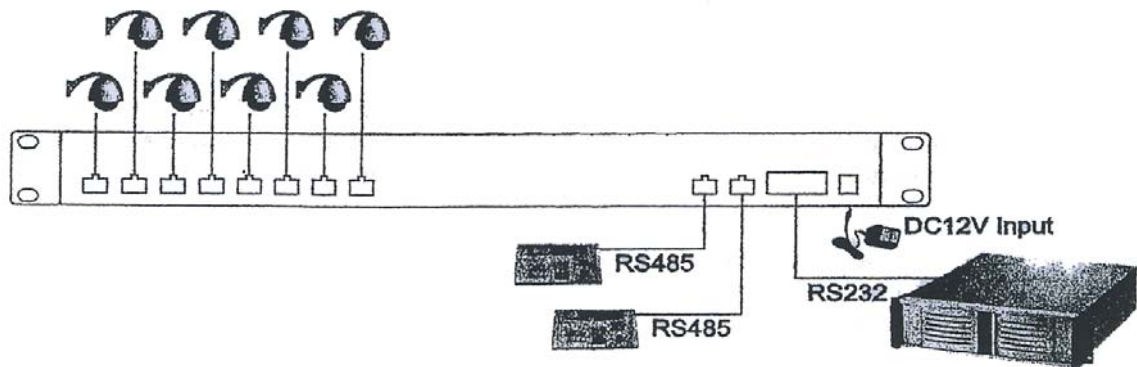

Installation