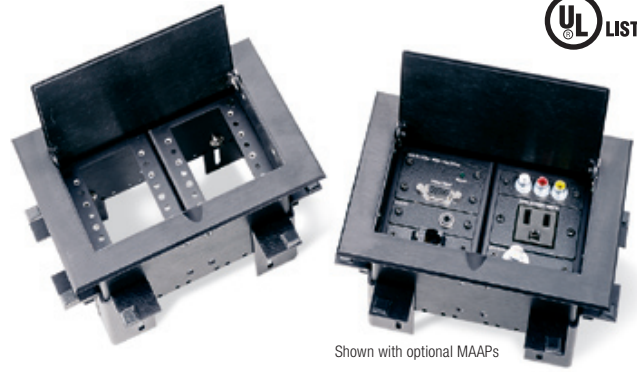

CPM208

Table Mountable MAAP Bay for Eight MAAPs