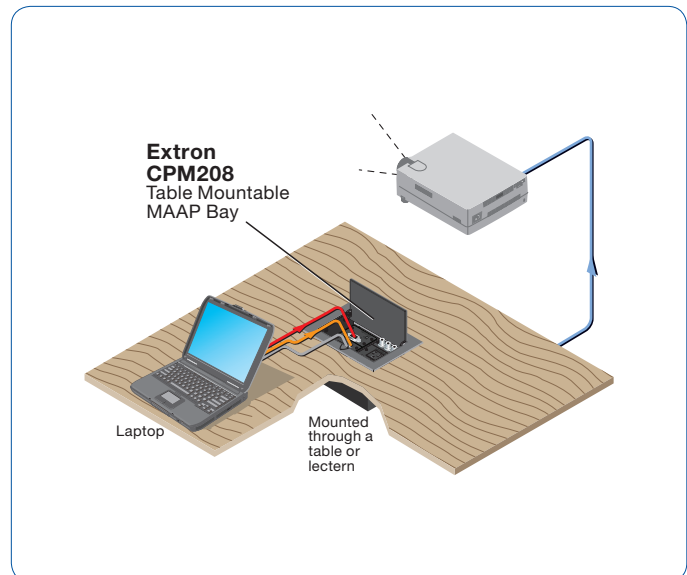

SPECIFICATIONS

GENERAL

Rack mount ..... No, but furniture mountable
Enclosure type ..... Metal
Enclosure dimensions

CAUTION: Refer to the surface cutout dimensions here before cutting a hole in the furniture or other surface. Pay special attention to the direction the unit will face; the unit's MAAP and connector access side is underlined. Extron is not responsible for miscut mounting holes.

Top plate (outer rim) ..... 6.75" W x 4.75" D (17.1 cm W x 12.1 cm D)
Surface cutout (inside rim) ..... 5.88" W (front of unit) x 3.63" D (14.9 cm W x 9.22 cm D)
Box (under surface) ..... 3.5" H x 5.25" W (front of unit) x 3.4" D (8.9 cm H x 13.3 cm W x 8.6 cm D)
Product weight ..... 1.1 lbs (0.5 kg)
Shipping weight ..... 2 lbs (1 kg)
Vibration ..... ISTA 1A in carton (International Safe Transit Association)
Listings ..... UL, CUL
Compliances ..... CE, FCC Class A, VCCI, AS/NZS, ICES
MTBF ..... 30,000 hours
Warranty ..... 3 years parts and labor