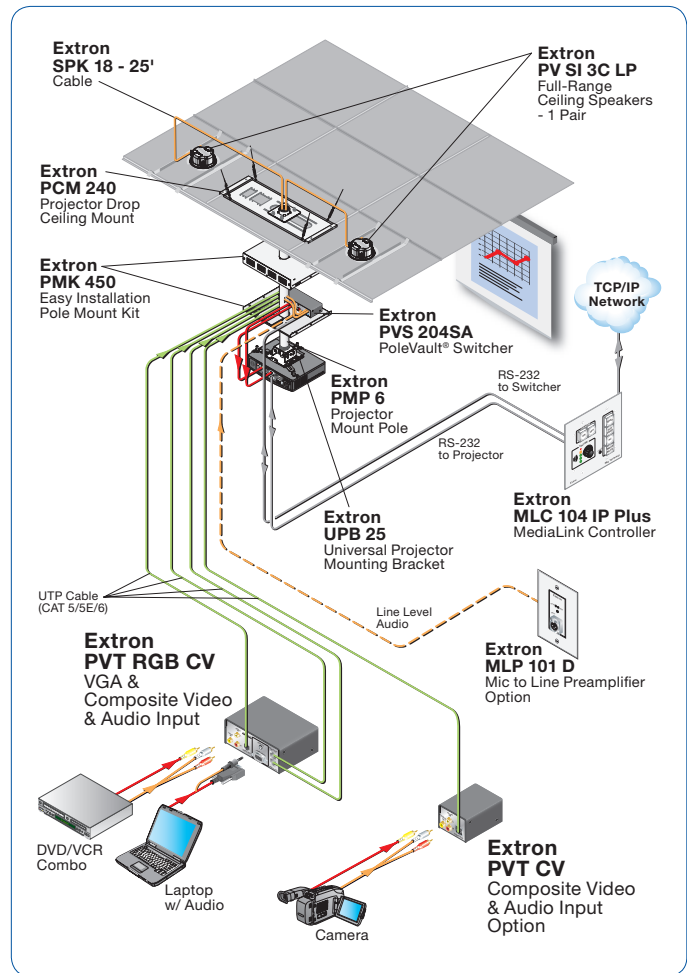

PVT Series inputs are available in four form factors:

Decora® wallplates: Designed for mounting in a one gang US external wall box.

EU wallplates: Designed for mounting in a European junction box with 60 mm mounting centers using the included matching Jung AS500 Series cover.

AAP modules: Provide flexible mounting options when used in conjunction with other products, such as Extron MediaLink™ controllers with AAP openings, Extron AAP mounting frames, or third-party floorboxes.

Rack-mountable enclosures: Utilized in applications with space for permanently installing source equipment, such as in equipment closets, inside podiums, or credenzas.