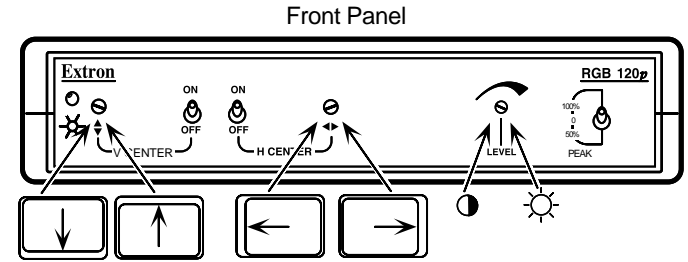

Installation (See illustration)

1. Turn off computer and its Monitor.

2. Disconnect local Monitor cable from the computer and connect it to the local monitor port on the MBC buffer.
3. Connect MBC interface output cable to "Analog/ECL" on the RGB 120p.
4. Connect the MBC Power cable to the RGB 120p.
5. Connect the MBC's CPU cable to the computer's video output.
6. Apply power to the RGB 120p, the CPU and monitor.

Automatic Sync Output— See Sync Output illustration. The RGB 120p will automatically output Sync on the coax cables being used, if they are terminated with less than 1K ohm.

- **Sync on Green**—Cables on R, G and B only.
- **Composite Sync**—Cables on R, G, B, and H/HV (not V).
- **Separate H&V Sync**—Cables on R, G, B, H/HV and V.

Sync is automatically stripped from the Red, Green and Blue channels.

Operation

- **Power LED:** Indicates if the RGB 120p is receiving power.
- **Horizontal Center Control:** With the H Center switch **On/enabled**, the H Center Control [◀ ▶] shifts the displayed image left or right.
- **Vertical Center Control:** With the V Center switch **On/enabled**, the V Center Control [▲ ▼] shifts the displayed image up or down.

- **Level Control:** Increases (clockwise) the output video level from .3 to 1 volt p-p. This is similar to a contrast control on a monitor or projector.
- **Peaking Switch:** Selects from three levels of peaking to compensate for mid and high frequency signal losses due to cable length. This is similar to the sharpness control on a monitor. The 3 switch positions are 0 (for no peaking), 50% peaking and 100% peaking. Select the peaking level for the sharpest image on the display.
- **Note:** Over-peaking will distort the displayed image.