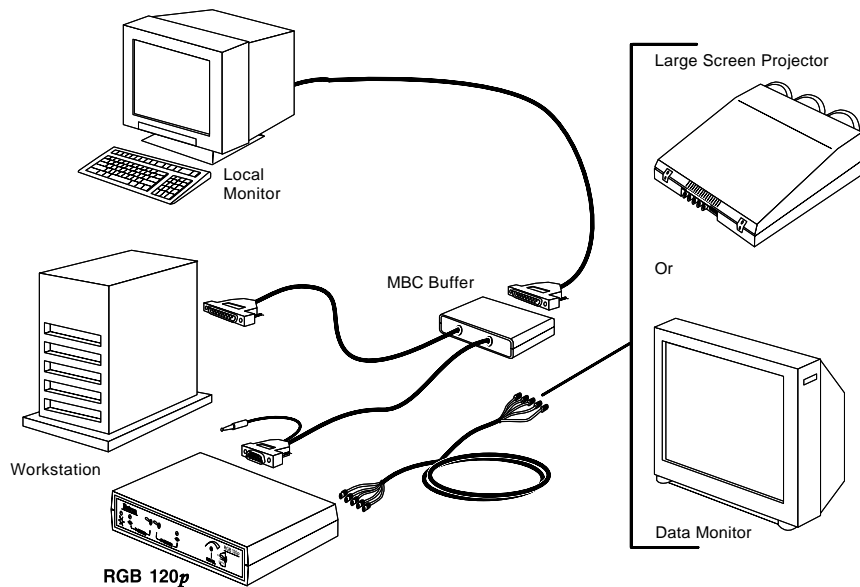

- .. 115 VAC, 60 Hz to 15 VDC/900 mA

Below is an example of how an RGB 120p may be connected to a computer, through an MBC buffer.

User's Guide

RGB 120p Interface
(P/N 60-130-01)

Description

The RGB 120p has a Video Bandwidth of 200 MHz and is compatible with any Analog or ECL computer system with a horizontal frequency range of 15-125 kHz. Using Extron MBC Cables and MBC Buffers, the RGB 120p is compatible with VGA, Super VGA, IBM PS/2, MAC, Sun, Silicon Graphics, XGA, XGA-2, DEC and many others. Call Extron or refer to Extron's Handbook of Computer Interfacing for a complete listing.

Installation (See illustration)

1. Turn off computer and its Monitor.

2. Disconnect local Monitor cable from the computer and connect it to the local monitor port on the MBC buffer.
3. Connect MBC interface output cable to "Analog/ECL" on the RGB 120p.
4. Connect the MBC Power cable to the RGB 120p.
5. Connect the MBC's CPU cable to the computer's video output.
6. Apply power to the RGB 120p, the CPU and monitor.

Automatic Sync Output— See Sync Output illustration. The RGB 120p will automatically output Sync on the coax cables being used, if they are terminated with less than 1K ohm.

- **Sync on Green**—Cables on R, G and B only.
- **Composite Sync**—Cables on R, G, B, and H/HV (not V).
- **Separate H&V Sync**—Cables on R, G, B, H/HV and V.

Sync is automatically stripped from the Red, Green and Blue channels.

Operation

- **Power LED:** Indicates if the RGB 120p is receiving power.
- **Horizontal Center Control:** With the H Center switch **On/enabled**, the H Center Control [◀ ▶] shifts the displayed image left or right.
- **Vertical Center Control:** With the V Center switch **On/enabled**, the V Center Control [▲ ▼] shifts the displayed image up or down.