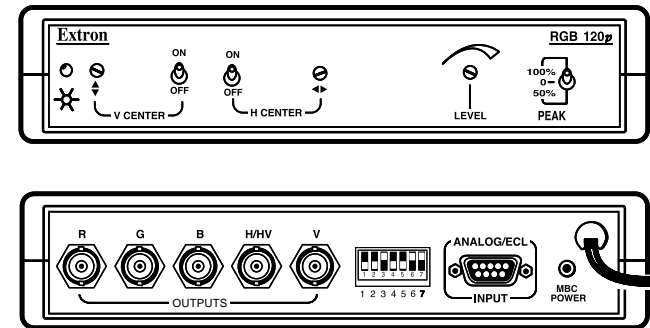

- .. 115 VAC, 60 Hz to 15 VDC/900 mA

Below is an example of how an RGB 120p may be connected to a computer, through an MBC buffer.

User's Guide

RGB 120p Interface
(P/N 60-130-01)

Description

The RGB 120p has a Video Bandwidth of 200 MHz and is compatible with any Analog or ECL computer system with a horizontal frequency range of 15-125 kHz. Using Extron MBC Cables and MBC Buffers, the RGB 120p is compatible with VGA, Super VGA, IBM PS/2, MAC, Sun, Silicon Graphics, XGA, XGA-2, DEC and many others. Call Extron or refer to Extron's Handbook of Computer Interfacing for a complete listing.

Installation (See illustration)

1. Turn off computer and its Monitor.

2. Disconnect local Monitor cable from the computer and connect it to the local monitor port on the MBC buffer.
3. Connect MBC interface output cable to "Analog/ECL" on the RGB 120p.
4. Connect the MBC Power cable to the RGB 120p.
5. Connect the MBC's CPU cable to the computer's video output.
6. Apply power to the RGB 120p, the CPU and monitor.

Automatic Sync Output— See Sync Output illustration. The RGB 120p will automatically output Sync on the coax cables being used, if they are terminated with less than 1K ohm.

- **Sync on Green**—Cables on R, G and B only.
- **Composite Sync**—Cables on R, G, B, and H/HV (not V).
- **Separate H&V Sync**—Cables on R, G, B, H/HV and V.

Sync is automatically stripped from the Red, Green and Blue channels.

Operation

- **Power LED:** Indicates if the RGB 120p is receiving power.
- **Horizontal Center Control:** With the H Center switch **On/enabled**, the H Center Control [◀ ▶] shifts the displayed image left or right.
- **Vertical Center Control:** With the V Center switch **On/enabled**, the V Center Control [▲ ▼] shifts the displayed image up or down.