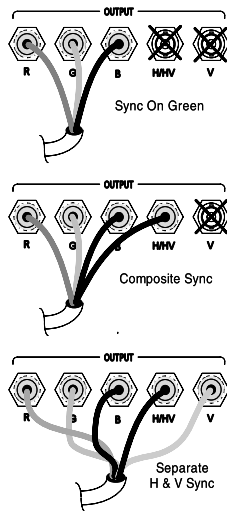

Installation (See illustration)

1. Turn off computer and its Monitor.

2. Disconnect local Monitor cable from the computer and connect it to the local monitor port on the MBC buffer.
3. Connect MBC interface output cable to "Analog/ECL" on the RGB 120p.
4. Connect the MBC Power cable to the RGB 120p.
5. Connect the MBC's CPU cable to the computer's video output.
6. Apply power to the RGB 120p, the CPU and monitor.

Automatic Sync Output— See Sync Output illustration. The RGB 120p will automatically output Sync on the coax cables being used, if they are terminated with less than 1K ohm.

- **Sync on Green**—Cables on R, G and B only.
- **Composite Sync**—Cables on R, G, B, and H/HV (not V).
- **Separate H&V Sync**—Cables on R, G, B, H/HV and V.

Sync is automatically stripped from the Red, Green and Blue channels.

Operation

- **Power LED:** Indicates if the RGB 120p is receiving power.
- **Horizontal Center Control:** With the H Center switch **On/enabled**, the H Center Control [◀ ▶] shifts the displayed image left or right.
- **Vertical Center Control:** With the V Center switch **On/enabled**, the V Center Control [▲ ▼] shifts the displayed image up or down.

- **Level Control:** Increases (clockwise) the output video level from .3 to 1 volt p-p. This is similar to a contrast control on a monitor or projector.
- **Peaking Switch:** Selects from three levels of peaking to compensate for mid and high frequency signal losses due to cable length. This is similar to the sharpness control on a monitor. The 3 switch positions are 0 (for no peaking), 50% peaking and 100% peaking. Select the peaking level for the sharpest image on the display.
- **Note:** Over-peaking will distort the displayed image.