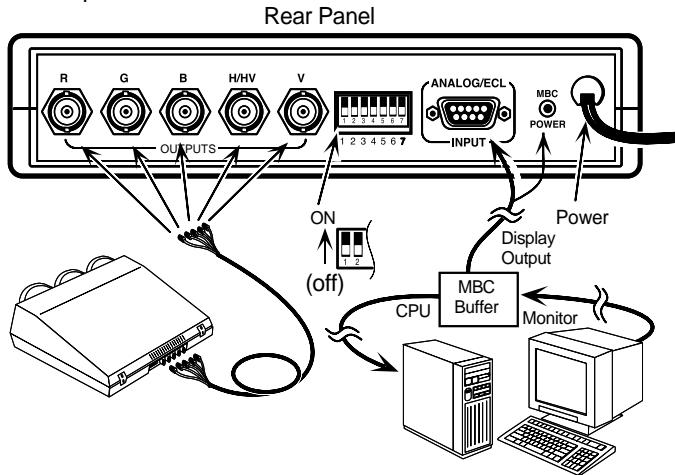

- .. 115 VAC, 60 Hz to 15 VDC/900 mA

Below is an example of how an RGB 120p may be connected to a computer, through an MBC buffer.

User's Guide

RGB 120p Interface
(P/N 60-130-01)

Description

The RGB 120p has a Video Bandwidth of 200 MHz and is compatible with any Analog or ECL computer system with a horizontal frequency range of 15-125 kHz. Using Extron MBC Cables and MBC Buffers, the RGB 120p is compatible with VGA, Super VGA, IBM PS/2, MAC, Sun, Silicon Graphics, XGA, XGA-2, DEC and many others. Call Extron or refer to Extron's Handbook of Computer Interfacing for a complete listing.

Installation (See illustration)

1. Turn off computer and its Monitor.

2. Disconnect local Monitor cable from the computer and connect it to the local monitor port on the MBC buffer.
3. Connect MBC interface output cable to "Analog/ECL" on the RGB 120p.
4. Connect the MBC Power cable to the RGB 120p.
5. Connect the MBC's CPU cable to the computer's video output.
6. Apply power to the RGB 120p, the CPU and monitor.

Sync is automatically stripped from the Red, Green and Blue channels.

Operation

- **Power LED:** Indicates if the RGB 120p is receiving power.
- **Horizontal Center Control:** With the H Center switch **On/enabled**, the H Center Control [◀ ▶] shifts the displayed image left or right.
- **Vertical Center Control:** With the V Center switch **On/enabled**, the V Center Control [▲ ▼] shifts the displayed image up or down.