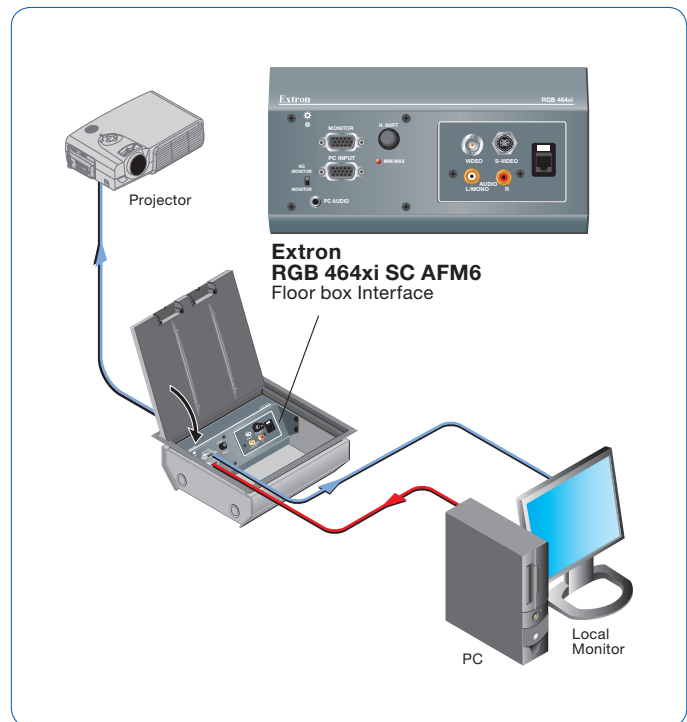

DESCRIPTION

The Extron **RGB 460xi Series Floor Box Interfaces** are architectural interfaces that can be mounted in FSR, Steel City, and Ackermann brand floor boxes. A low-profile design provides ample space for cables and connectors within the floor box. Each mounting plate is engineered to fit easily into any of the floor box configurations, making installations quick and clean.

With a 15-150 kHz horizontal frequency range, and 300 MHz (-3 dB) of RGB video bandwidth, each interface features a female 15-pin HD connector for connecting computers to display devices, as well as Extron's ADSP™ - Advanced Digital Sync Processing. ADSP provides all-digital processing of sync signals, avoiding the tearing and other image distortions encountered when using poor sync processing methods with digital display devices such as DLP, LCD, D-ILA™/LCoS plasma, etc.