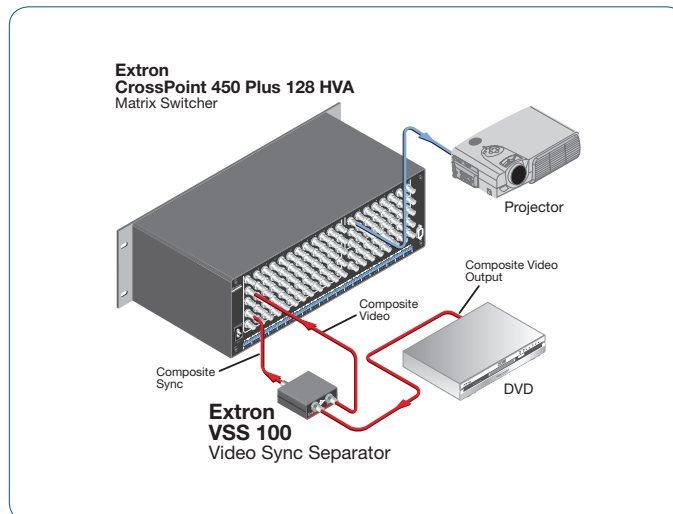

GENERAL

External power supply ..... 100 VAC to 240 VAC, 50/60 Hz, external, universal; to 12 VDC, 1.0 A, regulated
Power input requirements ..... 12 VDC, 0.25 A
Rack mount ..... No
Enclosure type ..... Plastic
Enclosure dimensions ..... 1.0" H x 2.3" W x 3.6" D
2.5 cm H x 5.8 cm W x 9.1 cm D (Depth excludes connectors.)
Product / Shipping weight ..... 0.5 lbs (0.2 kg) / 2 lbs (1 kg)