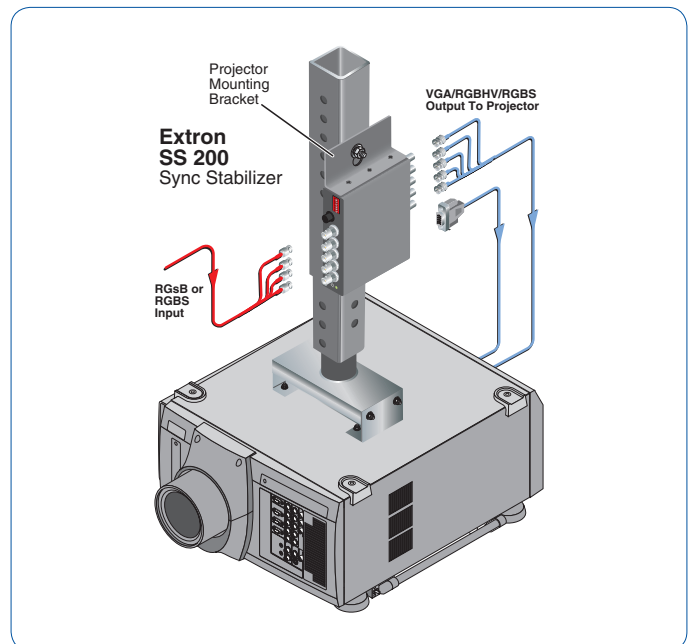

VIDEO INPUT

Number / Signal type	1 RGBHV, RGBS, RGsB
Connectors	5 BNC female
Nominal level	0.7 Vp-p for RGB
Minimum / Maximum levels ..	Analog: 0.4 V to 1.8 Vp-p with no offset at unity gain
Impedance	75 ohms
Horizontal frequency	30 kHz to 145 kHz
Vertical frequency	30 Hz to 170 Hz
DC offset (max. allowable)	1.0 V