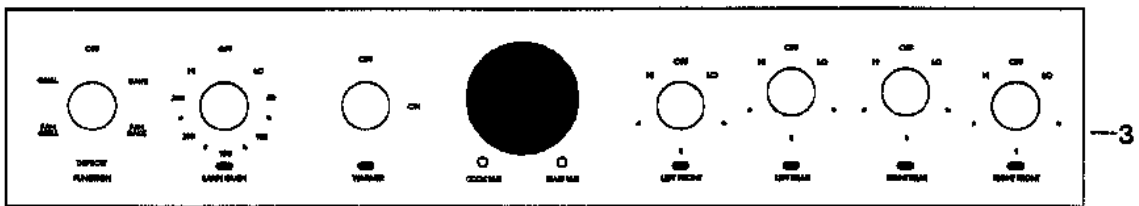

RA6104AH PART NO 672627