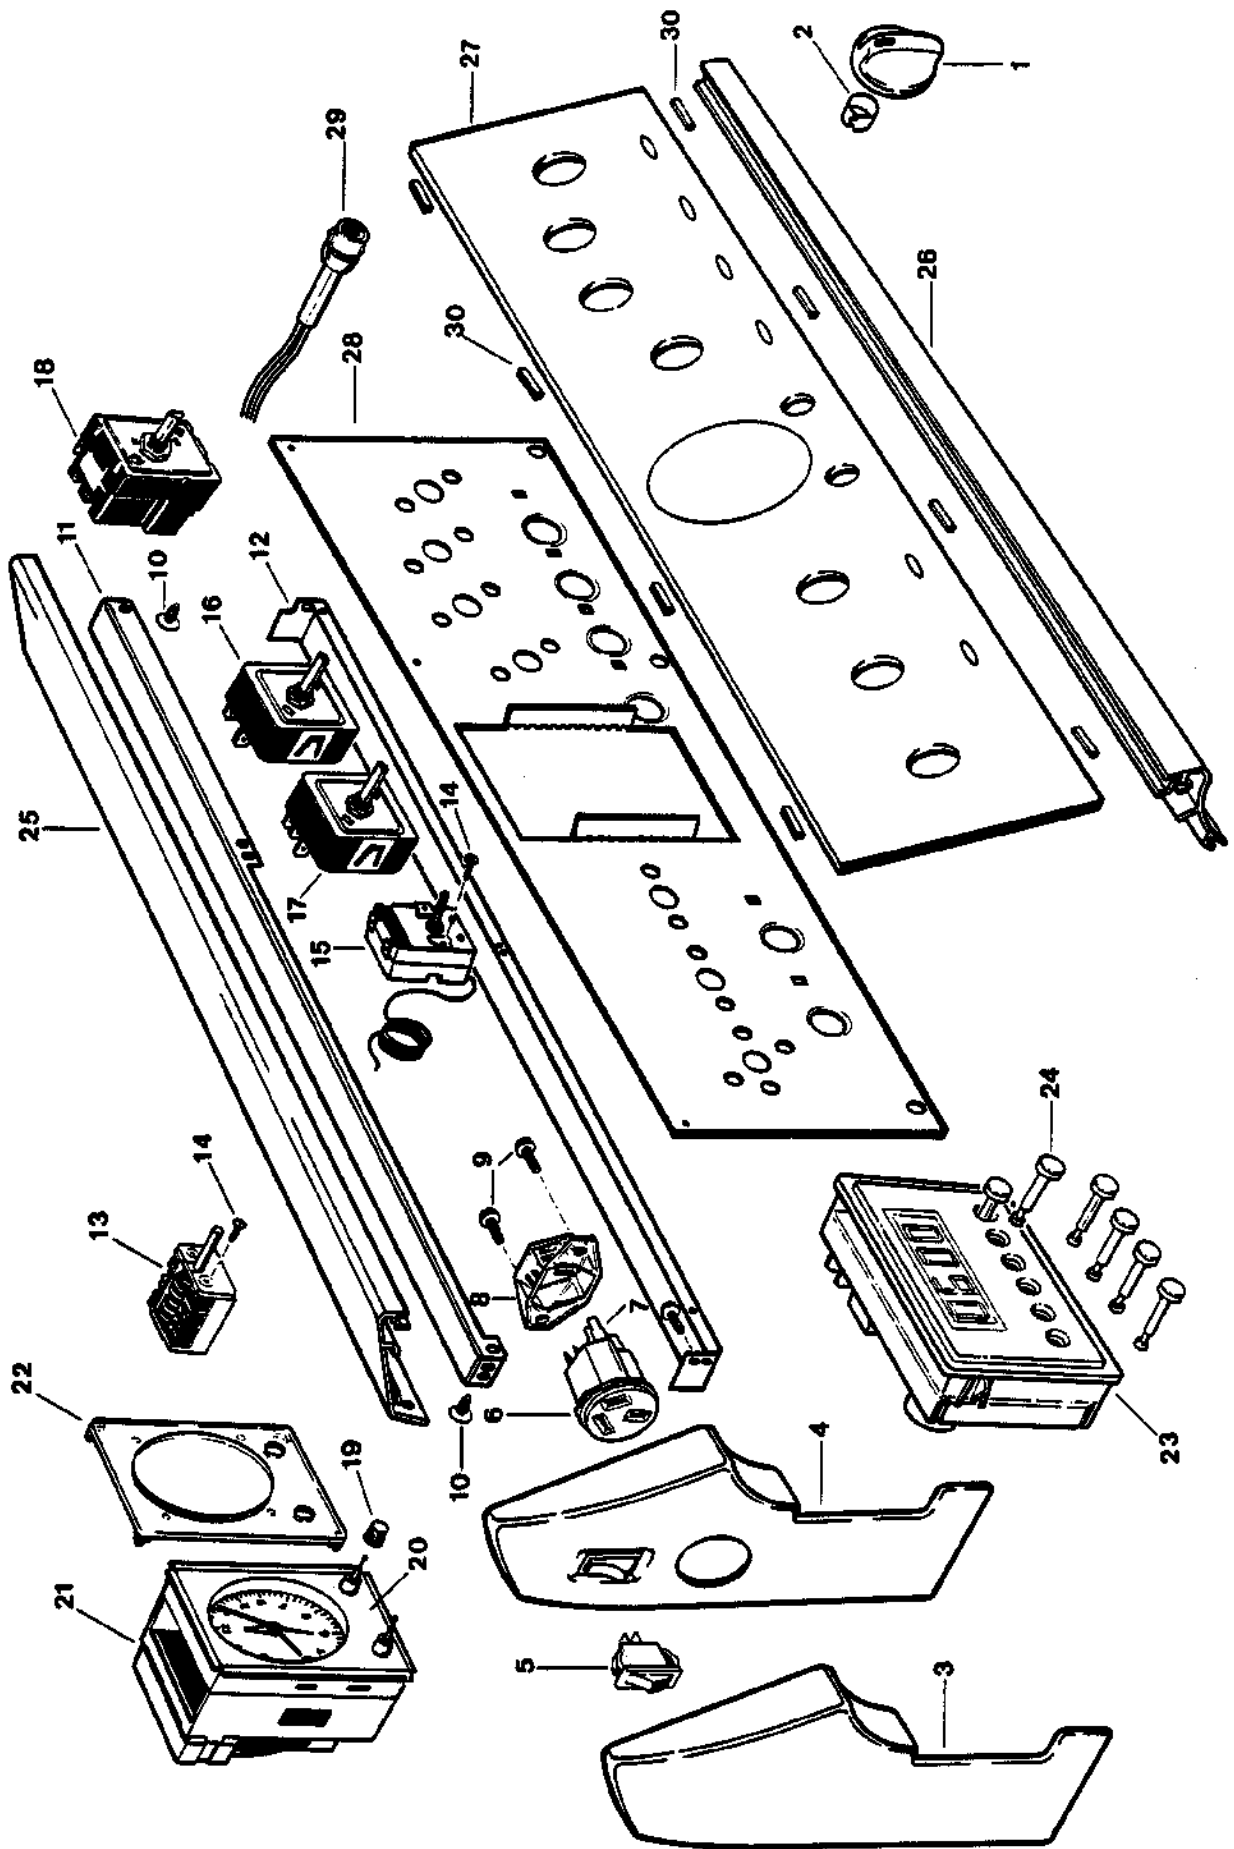

NOTE:

The number printed on the polycarbonate control panels under the control knob is **NOT** the part number for the replacement control panel.

CURVED SPLASHBACK AREA CLASSIC ANALOG / F&P ELECTRONIC CLOCK

**MODELS RA610MADS, RA610MAWS, RA610MAD, RA610PAW, RA610AWP,
RA610AW, RA610EDS, RA610EWS, RA610MED, RA610H, RA610MEW**

REF	PART NO	DESCRIPTION
1	572424	Knob Assy White + Sirocco Insert D 0°
	572425	Knob Assy Brown + Sirocco Insert D 0°
2	260160	Ring Compression Knob
3	572421	Endcap Splashback RH White No Outlet
	572420	Endcap Splashback LH White No Outlet
4	572233	Endcap Splashback RH White
	572234	Endcap Splashback LH Brown
	572235	Endcap Splashback RH Brown
	572232	Endcap Splashback LH White
5	572392	Switch Outlet Brown
	571283	Switch Outlet White
6	572236	Outlet Face Brown
	572204	Outlet Face White
7	75220	Outlet Contact
8	572205	Outlet Socket Retainer
9	556012	Screw ST 1024 x ½ T23 HXW PH HS
10	556060	Screw ST 8 x ¼ TAB MSH PH HS NIPL
11	572206	Rail Panel Control Mounting 6106 Top
12	572459	Rail Panel Control Mounting 6106 Bottom
13	572242	Switch Classic Multifunction EGO 46.37966.503
14	556020	Screw MC M4 x 5 PAN PH MS NIPL
15	571071	Thermostat EGO
16	471526	Energy Regulator Incl. MTG Nut
17	471443	Energy Regulator Dual Circuit
18	471026	Rotary Switch NZC TR205
19	572284	Knob Analog Clock White
	572286	Knob Analog Clock Brown