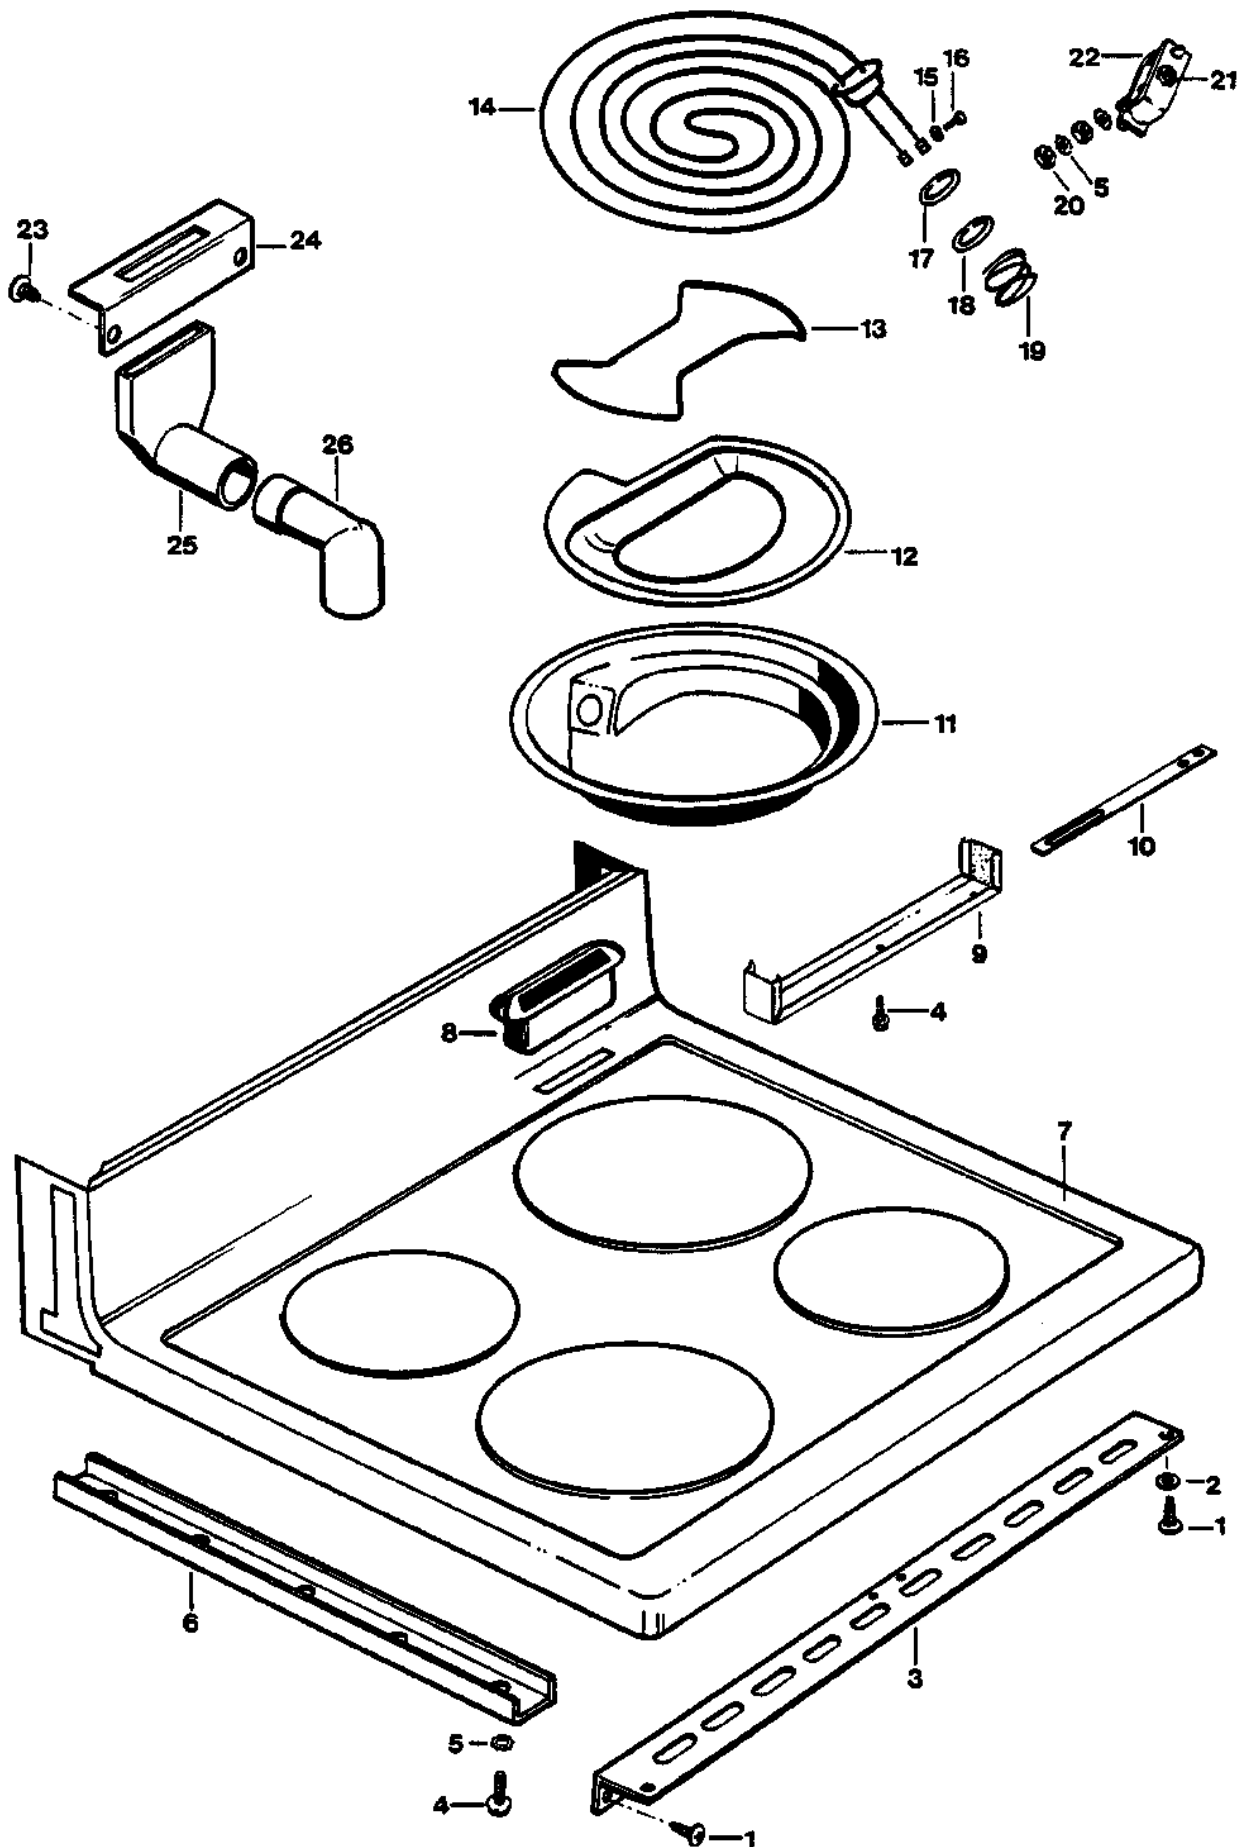

NOTE:

The number printed on the polycarbonate control panels under the control knob is **NOT** the part number for the replacement control panel.

SMOOTHTOP HOB

MODELS RA610MTDS, RA610MTWS, RA610MADS, RA610MAWS, RA610MEDS, RA610MEWS

RADIANT ELEMENT HOB

MODELS RA610MAD, RA610PAW, RA610MED, RA610MEW, RA610AWP, RA610AW, RA610H

REF	PART NO	DESCRIPTION
1	556011	Screw ST 8 x 12 TAB MTS PH HS NIPL
2	556504	Washer 4.0 x 10.0 x 0.4 Fibre
3	471879	Trim Oven – Hob 610 DK Brown
4	556012	Screw ST 1024 x ½ T23 HXW PH HS
5	556511	Washer Lock 3/16 EXT SERR ST BLU
6	461222	Channel Hob Reinforcement
7	571003	Hob Enamel Radiant Brown
8	572395	Vent Cap Brown
9	571861	Bridge Element 150mm
	571862	Bridge Element 200mm
10	571925	Strap Earthing
11	998551	Bowl Element 150mm (incl. items 4, 9, 10)
	998550	Bowl Element 200mm (incl. items 4, 9, 10)
12	571831	Liner Bowl 200mm
	571833	Liner Bowl 150mm
13	571032	Support Element 150mm
	571033	Support Element 200mm
14	83287	Element 150mm (Blow)
	83288	Element 200mm (Calm)
	998549	Bowl & Element Assy 150mm
	998548	Bowl & Element Assy 200mm
15	556513	Washer Lock 5/32 EXT SERR ST BLU
16	556018	Screw MC M4 x 8 HEX PH MS NIPL
17	471947	Washer Sealing
18	471948	Washer Thrust
19	471949	Spring Element
20	556104	Nut M4 HEX FS MS NIPL
21	556040	Screw MC M4 x 20 HEX PH MS NIPL
22	471951	Clamp Element Tails (2 per element)
23	556009	Screw ST 8x 3/8 TAB MSH PH HS NIP
24	572127	Bracket Vent
25	572125	Vent Transition
26	572126	Vent Elbow