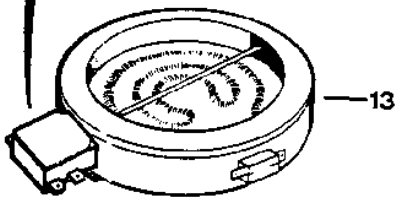

SMOOTHTOP HOB

MODELS RA610MTDS, RA610MTWS, RA610MADS, RA610MAWS, RA610MEDS, RA610MEWS

REF	PART NO	DESCRIPTION
1	572395	Vent Cap Brown
2	556011	Screw ST 8 x 12mm TAB MTS PH HS NIPL
3	556504	Washer 4.0 x 10.0 x 0.4 Fibre
4	471879	Trim Oven – Hob 610 Brown
5	571933	Bracket Heat Indicator Mounting
6	355567	Neon Assy Residual Heat Indicator
7	556028	Screw ST 6 x ¾ TAB PAB PH HS NIPL
8	556104	Nut M4 HEX FS MS NIPL
9	556018	Screw MC M4 x 8 HEX PH MS NIPL
10	556513	Washer Lock 5/32 EXT SERR ST Blued
11	355533	Spring Element Retainer
12	571786	Retainer Element Smoothtop 6105
13	355591	Element Assy 165mm Smoothtop
	355592	Element Assy 200mm Smoothtop
	355556	Element Assy 120/210mm Smoothtop
	355557	Element Assy 165/270mm Smoothtop
14	355669	Limiter O/Heat 165mm Element
	355670	Limiter O/Heat 200mm Element
	355671	Limiter O/Heat 120-210mm Element
	355669	Limiter O/Heat 165-270mm Element
15		Part of Item 14
16		Not used
17	572534	Hob & Glass Assy 6106 Rings Non Textured
18	572533	Hob & Glass Assy 6106 Textured