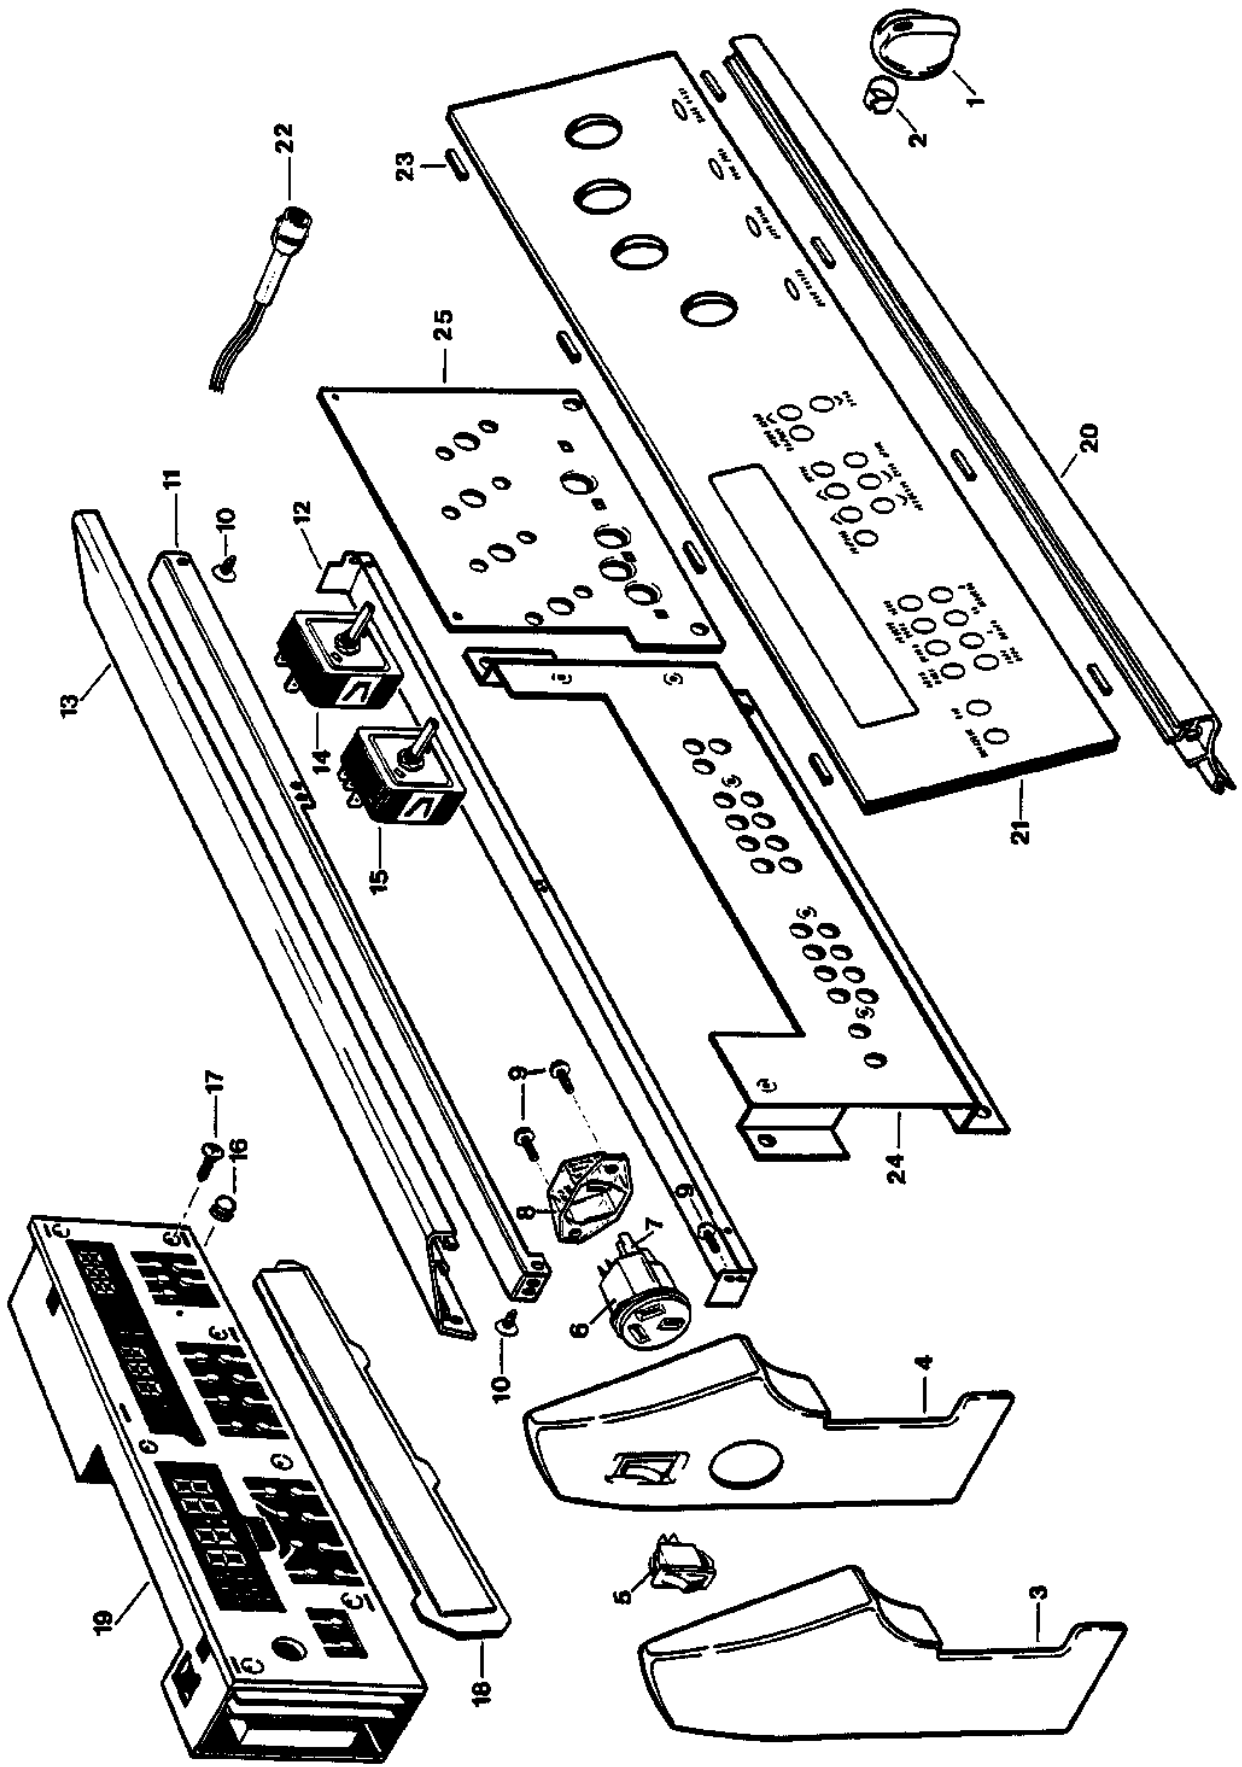

SPLASHBACK AREA – CURVED SOFT-TOUCH

MODELS RA610MTDS, RA610MTWS

REF	PART NO	DESCRIPTION
1	572424	Knob Assy White + Sirocco Insert D 0°
2	260160	Ring Compression Knob
3	572420	Endcap Splashback LH No Outlet White
	572421	Endcap Splashback RH No Outlet White
4	572232	Endcap Splashback LH White
	572233	Endcap Splashback RH White
5	571283	Switch Outlet White
6	572236	Outlet Socket Face Brown
	572204	Outlet Socket Face White
7	75220	Outlet Contact
8	572205	Outlet Socket Retainer
9	556012	Screw ST 1024 x ½ T23 HXW PH HS
10	556060	Screw ST 8 x ¼ TAB PH MS NIPL
11	572206	Rail Panel Control Mounting 6106 (Top)
12	572459	Rail Panel Control Mounting 6106 (Bottom)
13	572309	Splashback Top Trim 6106 White
14	471526	Energy Regulator Incl. MTG Nut
15	471443	Energy Regulator Dual Circuit
16	447582	Button Soft Touch White
17	556052	'screw 4 x 3/8 Plastic CSK PH NIPL
18*	572340	Insert Console Double Oven Part of item 21
	572341	Insert Console Single Oven Part of item 21
19	572323	Controller Console Assy 662XD & 664XDS
	572245	Controller Console Assy 661TW & 663TWS
20	572311	Splashback LWR Trim 6106 White
21		Refer Page 6
22	572684	Neon Assy 180mm SGF
23	572619	Gasket splashback Anti Rattle
24		Refer Page 6
25		Refer Page 6