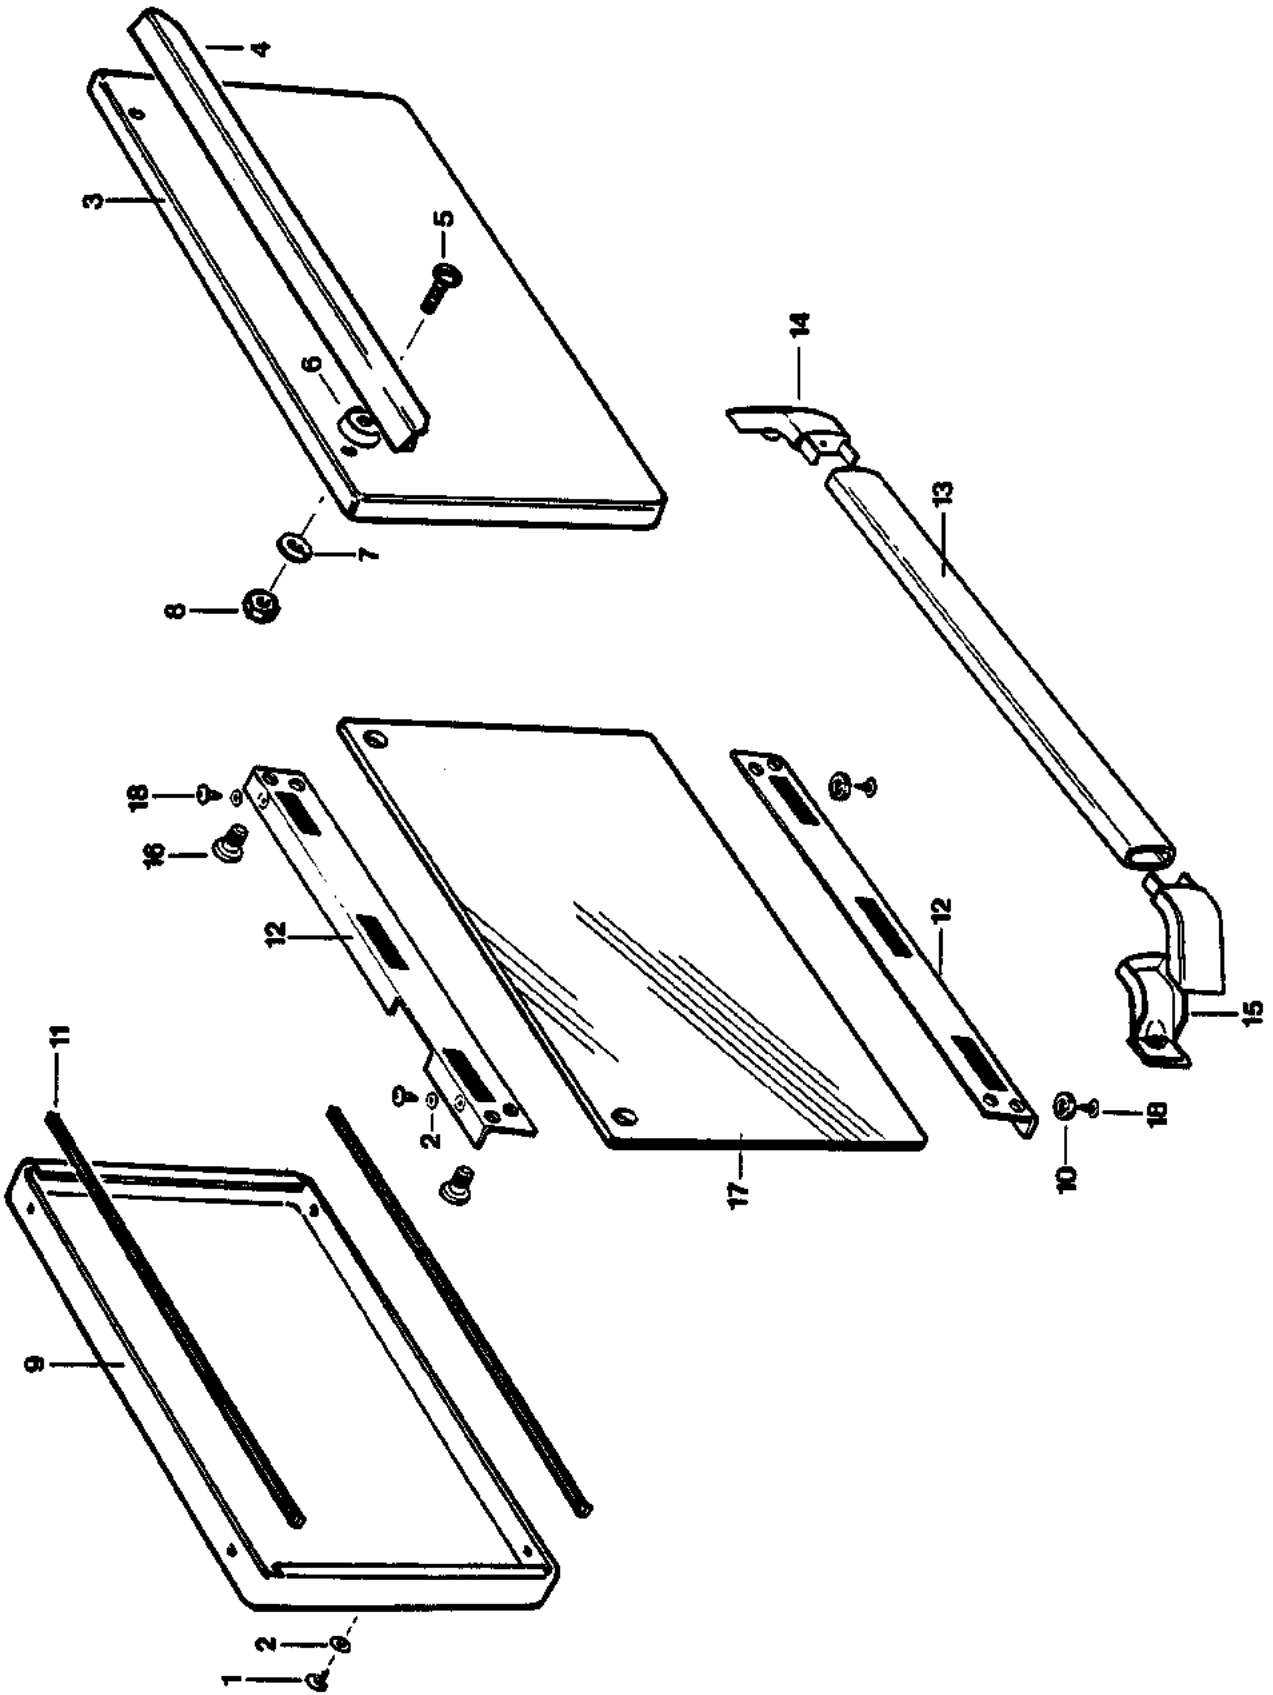

WARMER DRAWER AREA

MODELS RA610MTWS, RA610AWS, RA610PAW, RA610MEWS, RA610MEW,
RA610AWP, RA610AW, RA610H

REF	PART NO	DESCRIPTION
1	556002	Screw ST 6 x ½ TAB HXW PH HS NIP
2	556504	Washer 4.0 x 10.0 x 0.4 Fibre
3	571370	Drawer Front White
	572101	Drawer Front Brown
4	572223	Handle Warmer Drawer White – Curved
	572224	Handle Warmer Drawer Brown – Curved
5	556064	Screw MC M5 x 12 MSH SL MS NIPL
*	556024	Screw MC M5 x 16 MSH SL MS NIPL
6	571373	Spacer Handle Square White
	461456	Spacer Handle Square Brown
7	556515	Washer Spring 3/16 ST ZNPL
8	556105	Nut M5 HEX FS MS NIPL
9	572444	Drawer Front Inner Enamel
10	75321	Shield Screw Head
11	572241	Gasket Door 0.590m
12	572093	Bracket Inner Door 6106
13*	572219	Handle Curved 6106 White
14*	572231	End Cap Handle Curved White
15*	572227	Grommet Endcap Curved White
16*	572710	Screw Limit Handle Door
17*	572579	Glass Door LWR 3 Piece Handle White
18	556034	Screw ST 8 x 8 TAB MTS PH HS NIPL

*Used on Model RA610TWS