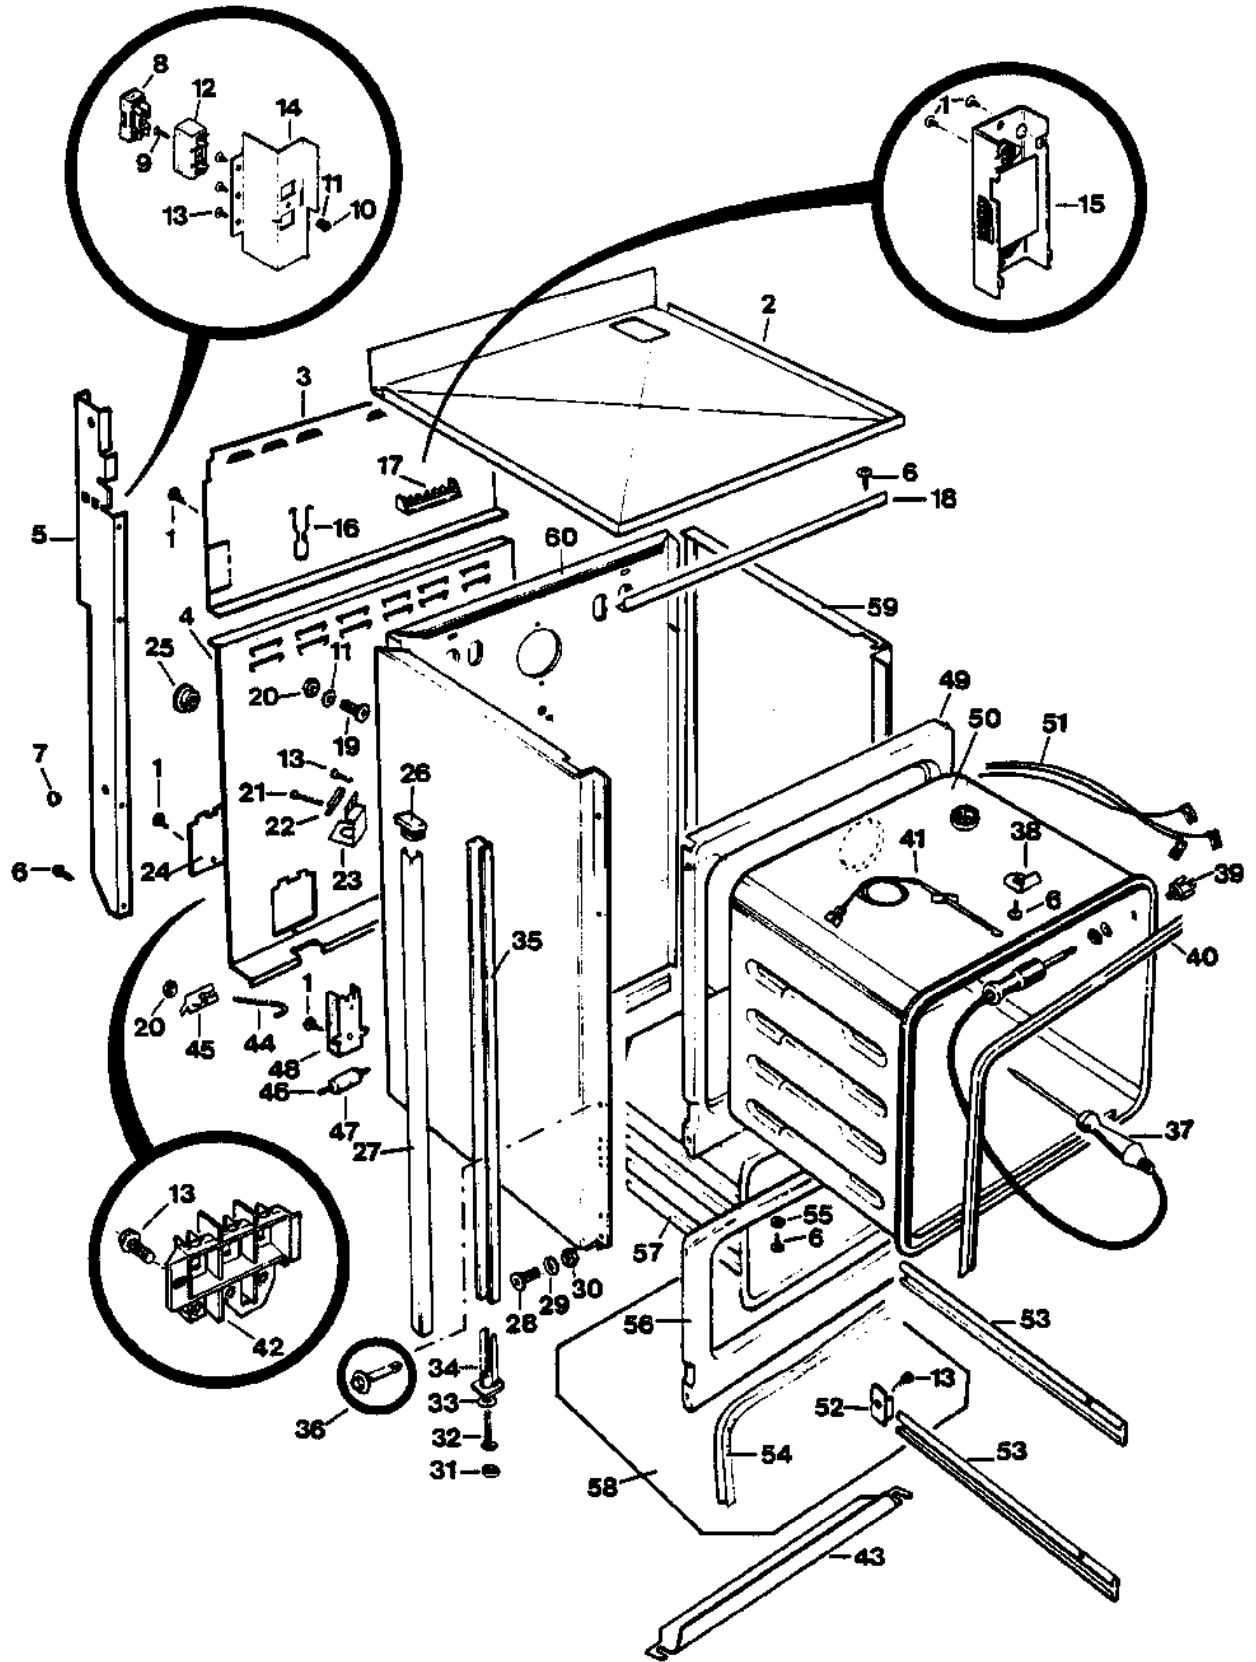

*Used on Model RA610TWS

DUAL OVEN AREA

MODELS RA610MTDS, RA610MADS, RA610MAD, RA610MEDS, RA610MED

REF	PART NO	DESCRIPTION
1	556011	Screw ST 8 x 12mm TAB MTS PH HS NIPL
2	572075	Panel Sub Hob 6106
3	572327	Cover Wiring Splashback Curved
4	572718	Cover Wiring Back 6106
5	572076	Stanchion Rear LH Curved White
	572077	Stanchion Rear RH Curved White
6	556002	Screw ST 6 x 1/2 TAB HXW PH HS NIP
7	571297	Plug Stanchion White
8	461189	Fuse Carrier
9	556019	Screw MC M4 x 16 CSK PH MS NIPL
10	556104	Nut M4 HEX FS MS NIPL
11	556511	Washer Lock 3/16 EXT SERB ST BLU
12	471156	Fuse Base
13	556012	Screw ST 1024 x 1/2 T23 HXW PH HS
14	572086	Fuse Mounting
15	572117	Controller Power Electronic
16	74123	Clip Element Lock
17	571077	Clip Cable Retainer
18	471884	Bracket Hob Locking Front 610
19	556022	Screw MC M5 x 20 PAN PH MS NIPL
20	556105	Nut HEX FS MS NIPL
21	556015	Screw ST 1024 x 7/8 T23 HXW PH HS
22	74152	Clamp Cable Entry
23	75017	Plate Cable Entry
24	354072	Cover Inspection
25	12195	Grommet Wiring
26	571293	Cap Trim White
27	471973	Trim Cabinet
28	556017	Screw ST MC M6 x 16mm ST ZNPL
29	556516	Washer Spring 6MM ST ZNPL
30	556107	Nut M6 HEX 10AF FS MS ZNPL
31	572850	Foot Protector
32	473059	Foot Leveling M8