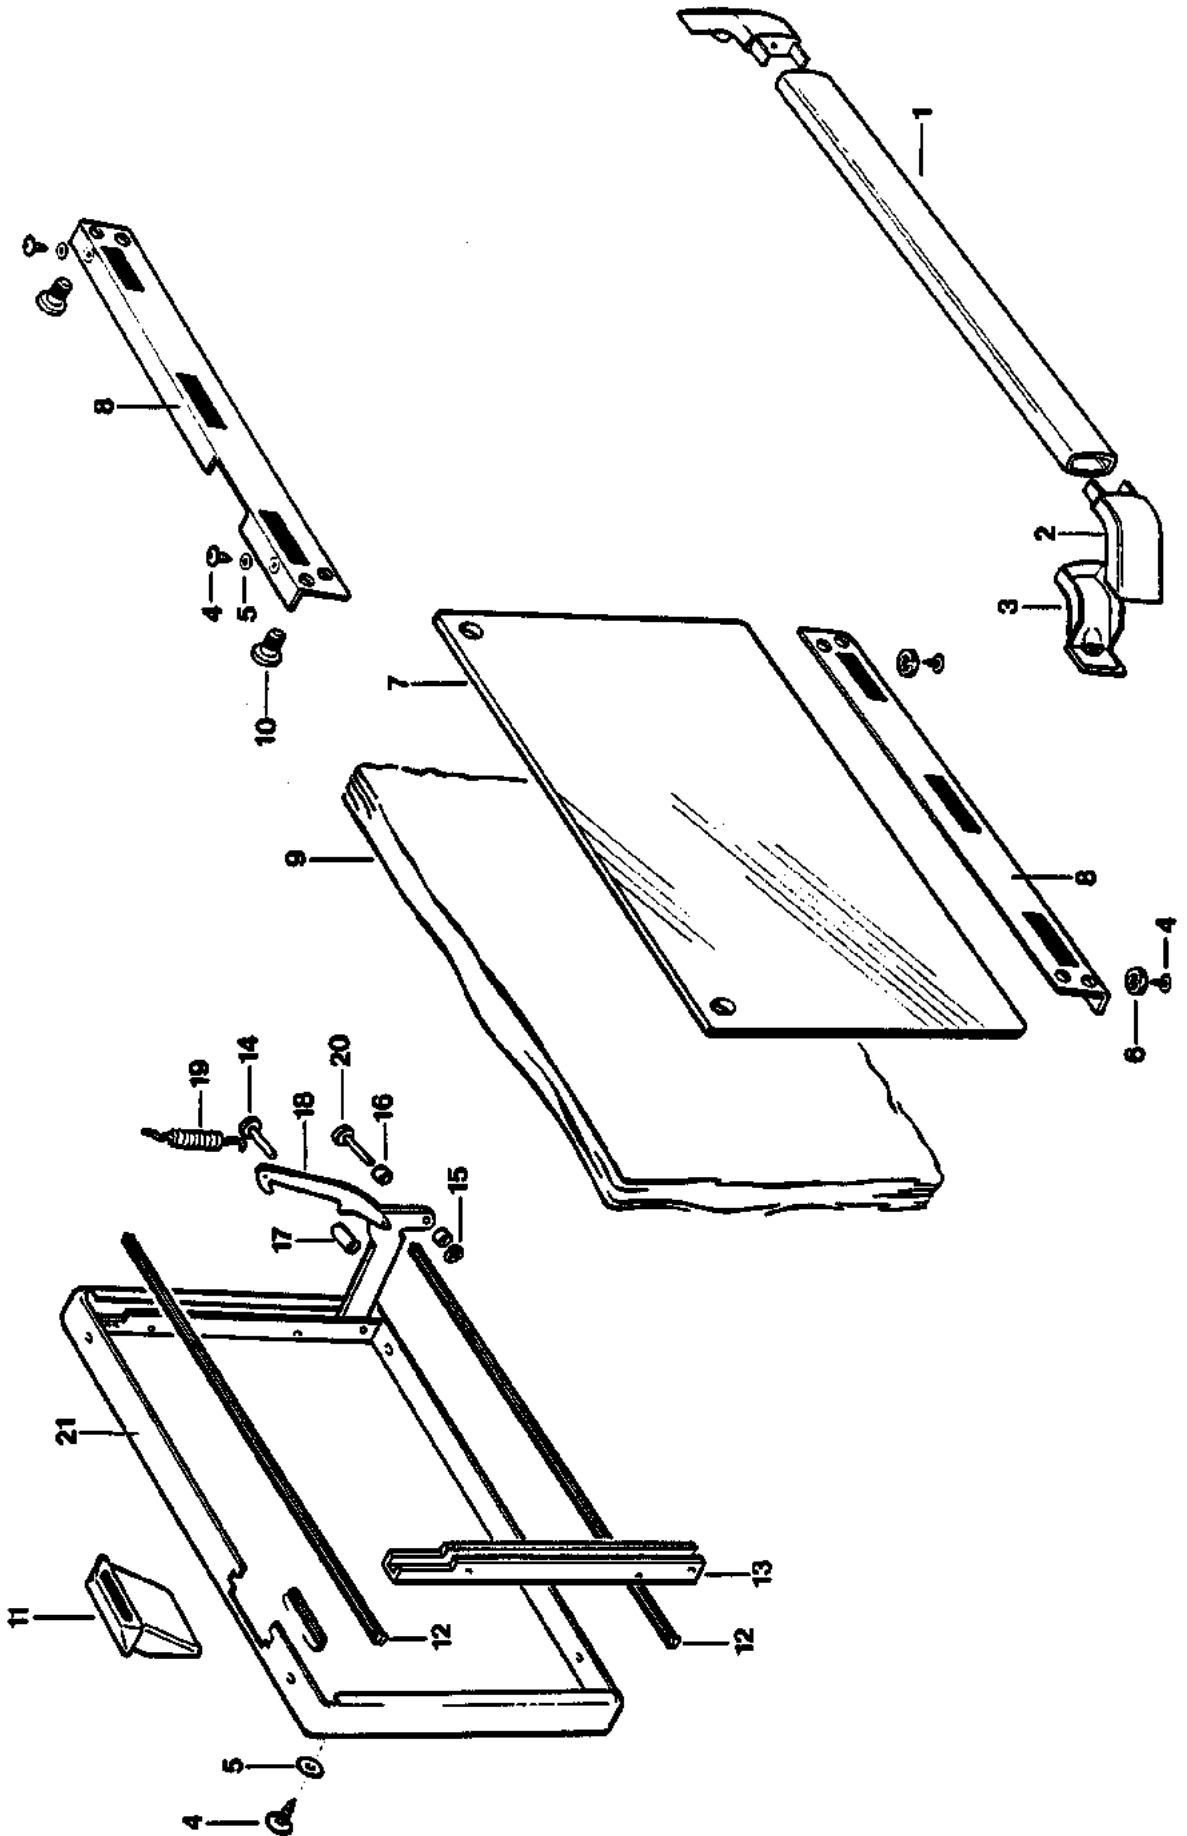

LOWER OVEN DOOR AREA

MODELS RA610MTDS, RA610MADS, RA610MAWS, RA610MAD, RA610MEDS,
RA610MED

REF	PART NO	DESCRIPTION
1	572219	Handle Curved 6106 White
	572220	Handle Curved 6106 Brown
2	572231	End Cap Curved White
	572230	End Cap Curved Brown
3	572227	Grommet Endcap Curved White
	572226	Grommet Endcap Curved Brown
4	556034	Screw ST 8 x 8 TAB MTS PH HS NIPL
5	556504	Washer 4.0 x 10.0 x 0.4 Fibre
6	75321	Shield Screw Head
7	572175	Glass Door Handle LWR 3 Piece White
	572176	Glass Door Handle LWR 3 Piece Brown
8	572509	Bracket Inner Door Lower 6106
9	471045	Insulation
10	572710	Screw Limit Handle Door
11	572046	Vent Lower Oven Brown
12	572241	Gasket Door 0.590m
13	471010	Hinge Track Lower
14	471008	Hinge Pin Roller
15	260162	Fastener Push on 6mm SFO2985
16	74143	Spacer Hinge
17	74145	Hinge Roller
18	471043	Hinge Slide Arm Assy
19	471384	Spring Door Lower Oven
20	471007	Hinge Pin
21	572352	Door Inner Lower Enamel DK Brown