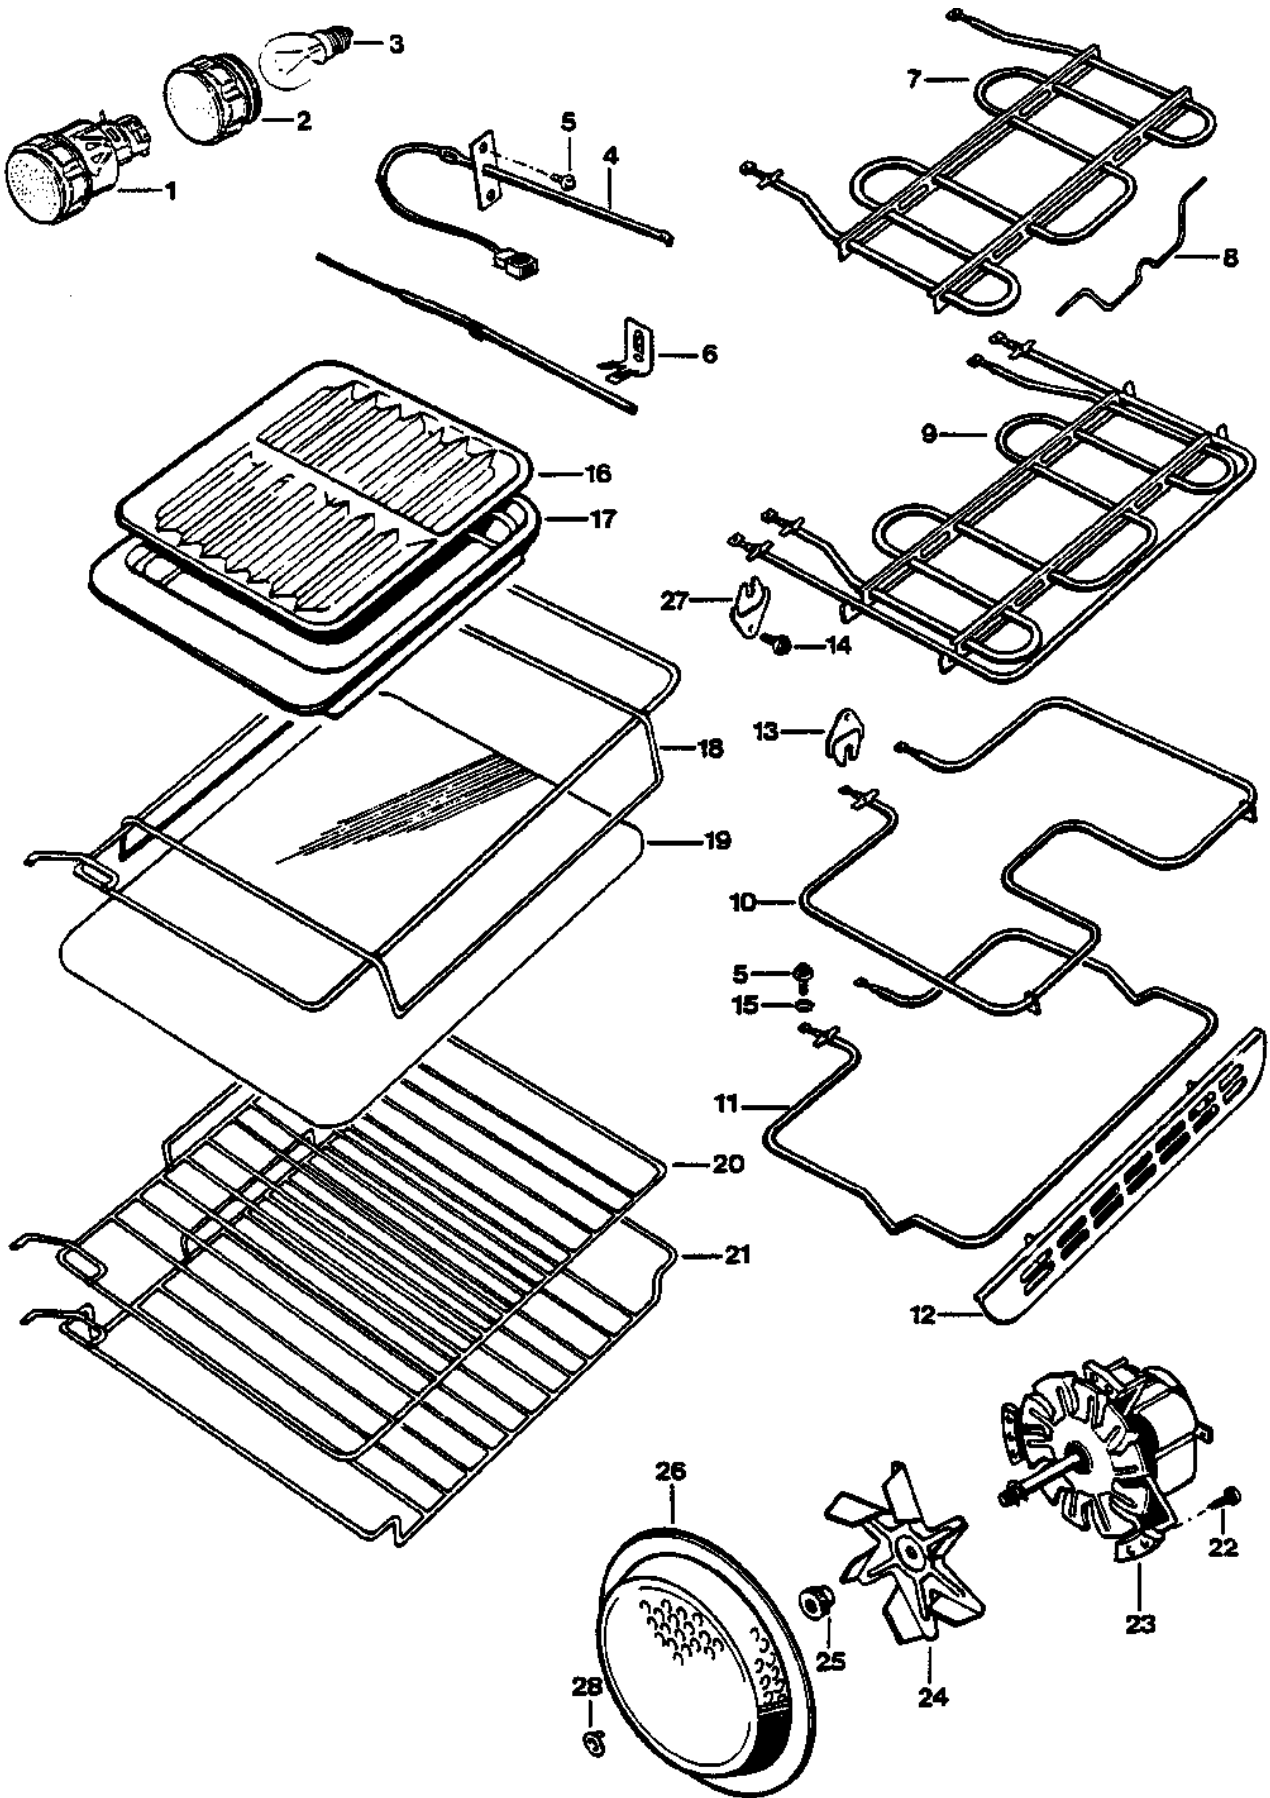

ACCESSORIES

MODELS RA610MTDS, RA610MTWS, RA610MADS, RA610MAWS, RA610MAD, RA610PAW, RA610MEDS, RA610MEWS, RA610MED, RA610MEW, RA610AWP, RA610AW, RA610H

1	571909	Lamp Assy Oven
2	761001	Glass Cover
3	404000	Lamp 40W/240V SES
4	571630	Probe Temp Sensor HY CAL
5	556002	Screw ST 6 x 1/2 TAB HXW PH HS NIP
6	471651	Clip Thermostat Tube 3MM
7	572396	Element Assy Grill & Bridge Elect
8	572203	Hanger Element Mounting
9	572020	Element Assy Grill/Bake Assist
10	572015	Element Assy Bake 6106
11	572860	Element Assy LWR OVEN
12	572278	Guard Element Enamel Brown
13	461369	Retainer Element micro Tube
14	556018	Screw MC M4X8 HEX PH MS NIPL
15	556513	Washer Lock 5/32 EXT SERB ST BLU
16	572524	Grill Plate Enamel Brown
17	572523	Grill Dish Enamel Brown
18	471344	Rack Grill Plated
19	572023	Tray Oven 610
20	461417	Rack Bake Plated
21	461484	Rack Lower Oven Plated
22	556037	Screw ST 8 x 5/8 TAB PAN PH SER NIPL
23	572063	Motor Fan
24	471532	Blade Fan
25	471533	Nut Lock Fan
26	572525	Shroud Fan Brown
27	244070	Retainer Element 3/8
28	471426	Plug Oven
NI	872885	Card Sales Registration
NI	571972	Card Warranty
NI	572672	Book Use & Care Multifunction