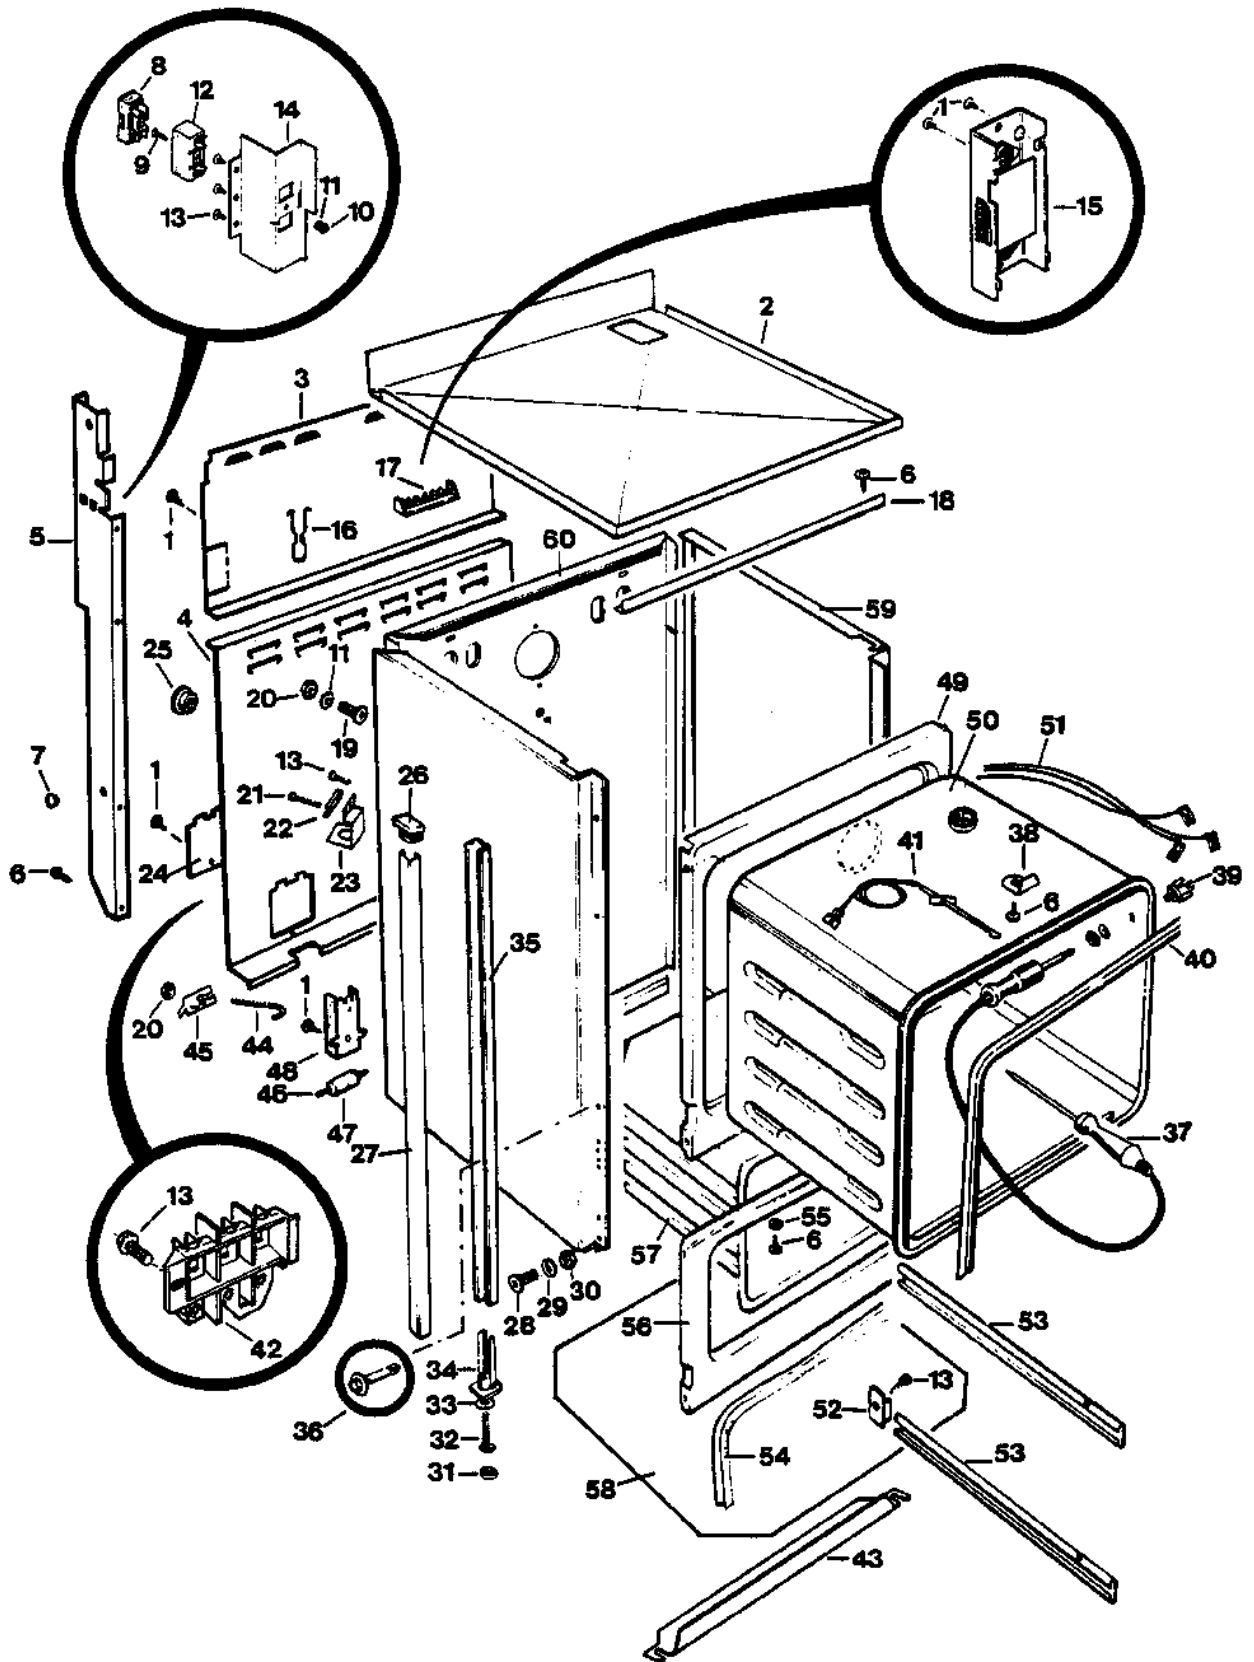

*Used on Model RA610TWS

DUAL OVEN AREA

MODELS RA610MTDS, RA610MADS, RA610MAD, RA610MEDS, RA610MED

REF	PART NO	DESCRIPTION
1	556011	Screw ST 8 x 12mm TAB MTS PH HS NIPL
2	572075	Panel Sub Hob 6106
3	572327	Cover Wiring Splashback Curved
4	572718	Cover Wiring Back 6106
5	572076	Stanchion Rear LH Curved White
	572077	Stanchion Rear RH Curved White
6	556002	Screw ST 6 x 1/2 TAB HXW PH HS NIP
7	571297	Plug Stanchion White
8	461189	Fuse Carrier
9	556019	Screw MC M4 x 16 CSK PH MS NIPL
10	556104	Nut M4 HEX FS MS NIPL
11	556511	Washer Lock 3/16 EXT SERB ST BLU
12	471156	Fuse Base
13	556012	Screw ST 1024 x 1/2 T23 HXW PH HS
14	572086	Fuse Mounting
15	572117	Controller Power Electronic
16	74123	Clip Element Lock
17	571077	Clip Cable Retainer
18	471884	Bracket Hob Locking Front 610
19	556022	Screw MC M5 x 20 PAN PH MS NIPL
20	556105	Nut HEX FS MS NIPL
21	556015	Screw ST 1024 x 7/8 T23 HXW PH HS
22	74152	Clamp Cable Entry
23	75017	Plate Cable Entry
24	354072	Cover Inspection
25	12195	Grommet Wiring
26	571293	Cap Trim White
27	471973	Trim Cabinet
28	556017	Screw ST MC M6 x 16mm ST ZNPL
29	556516	Washer Spring 6MM ST ZNPL
30	556107	Nut M6 HEX 10AF FS MS ZNPL
31	572850	Foot Protector
32	473059	Foot Leveling M8