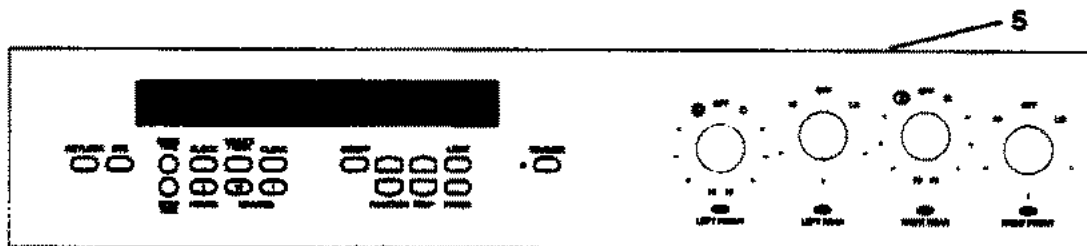

SOFT TOUCH CONTROL PANEL & MOUNTING

MODELS RA610MTDS, RA610MTWS

REF	PART NO	DESCRIPTION
1	572314	Panel Control Mounting Energy Regulator
2	572584	Panel Control Mounting Electronic Polycarbonate
3	572583	Bracket Soft Touch Mounting
4	572343	Panel Control & Lense WH RA610MTWS
5	572342	Panel Control & Lense WH RA610MTDS

NOTE:

The number printed on the polycarbonate control panels under the control knob is **NOT** the part number for the replacement control panel.