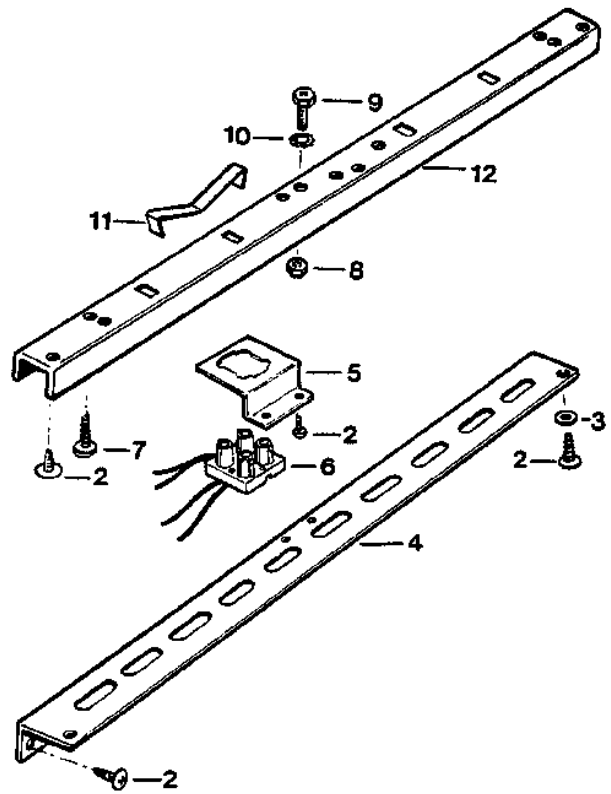

SMOOTHTOP HOB

MODELS RA610MTDS, RA610MTWS, RA610MADS, RA610MAWS, RA610MEDS, RA610MEWS

REF	PART NO	DESCRIPTION
1	572395	Vent Cap Brown
2	556011	Screw ST 8 x 12mm TAB MTS PH HS NIPL
3	556504	Washer 4.0 x 10.0 x 0.4 Fibre
4	471879	Trim Oven – Hob 610 Brown
5	571933	Bracket Heat Indicator Mounting
6	355567	Neon Assy Residual Heat Indicator
7	556028	Screw ST 6 x ¾ TAB PAB PH HS NIPL
8	556104	Nut M4 HEX FS MS NIPL
9	556018	Screw MC M4 x 8 HEX PH MS NIPL
10	556513	Washer Lock 5/32 EXT SERR ST Blued
11	355533	Spring Element Retainer
12	571786	Retainer Element Smoothtop 6105
13	355591	Element Assy 165mm Smoothtop
	355592	Element Assy 200mm Smoothtop
	355556	Element Assy 120/210mm Smoothtop
	355557	Element Assy 165/270mm Smoothtop
14	355669	Limiter O/Heat 165mm Element
	355670	Limiter O/Heat 200mm Element
	355671	Limiter O/Heat 120-210mm Element
	355669	Limiter O/Heat 165-270mm Element
15		Part of Item 14
16		Not used
17	572534	Hob & Glass Assy 6106 Rings Non Textured
18	572533	Hob & Glass Assy 6106 Textured