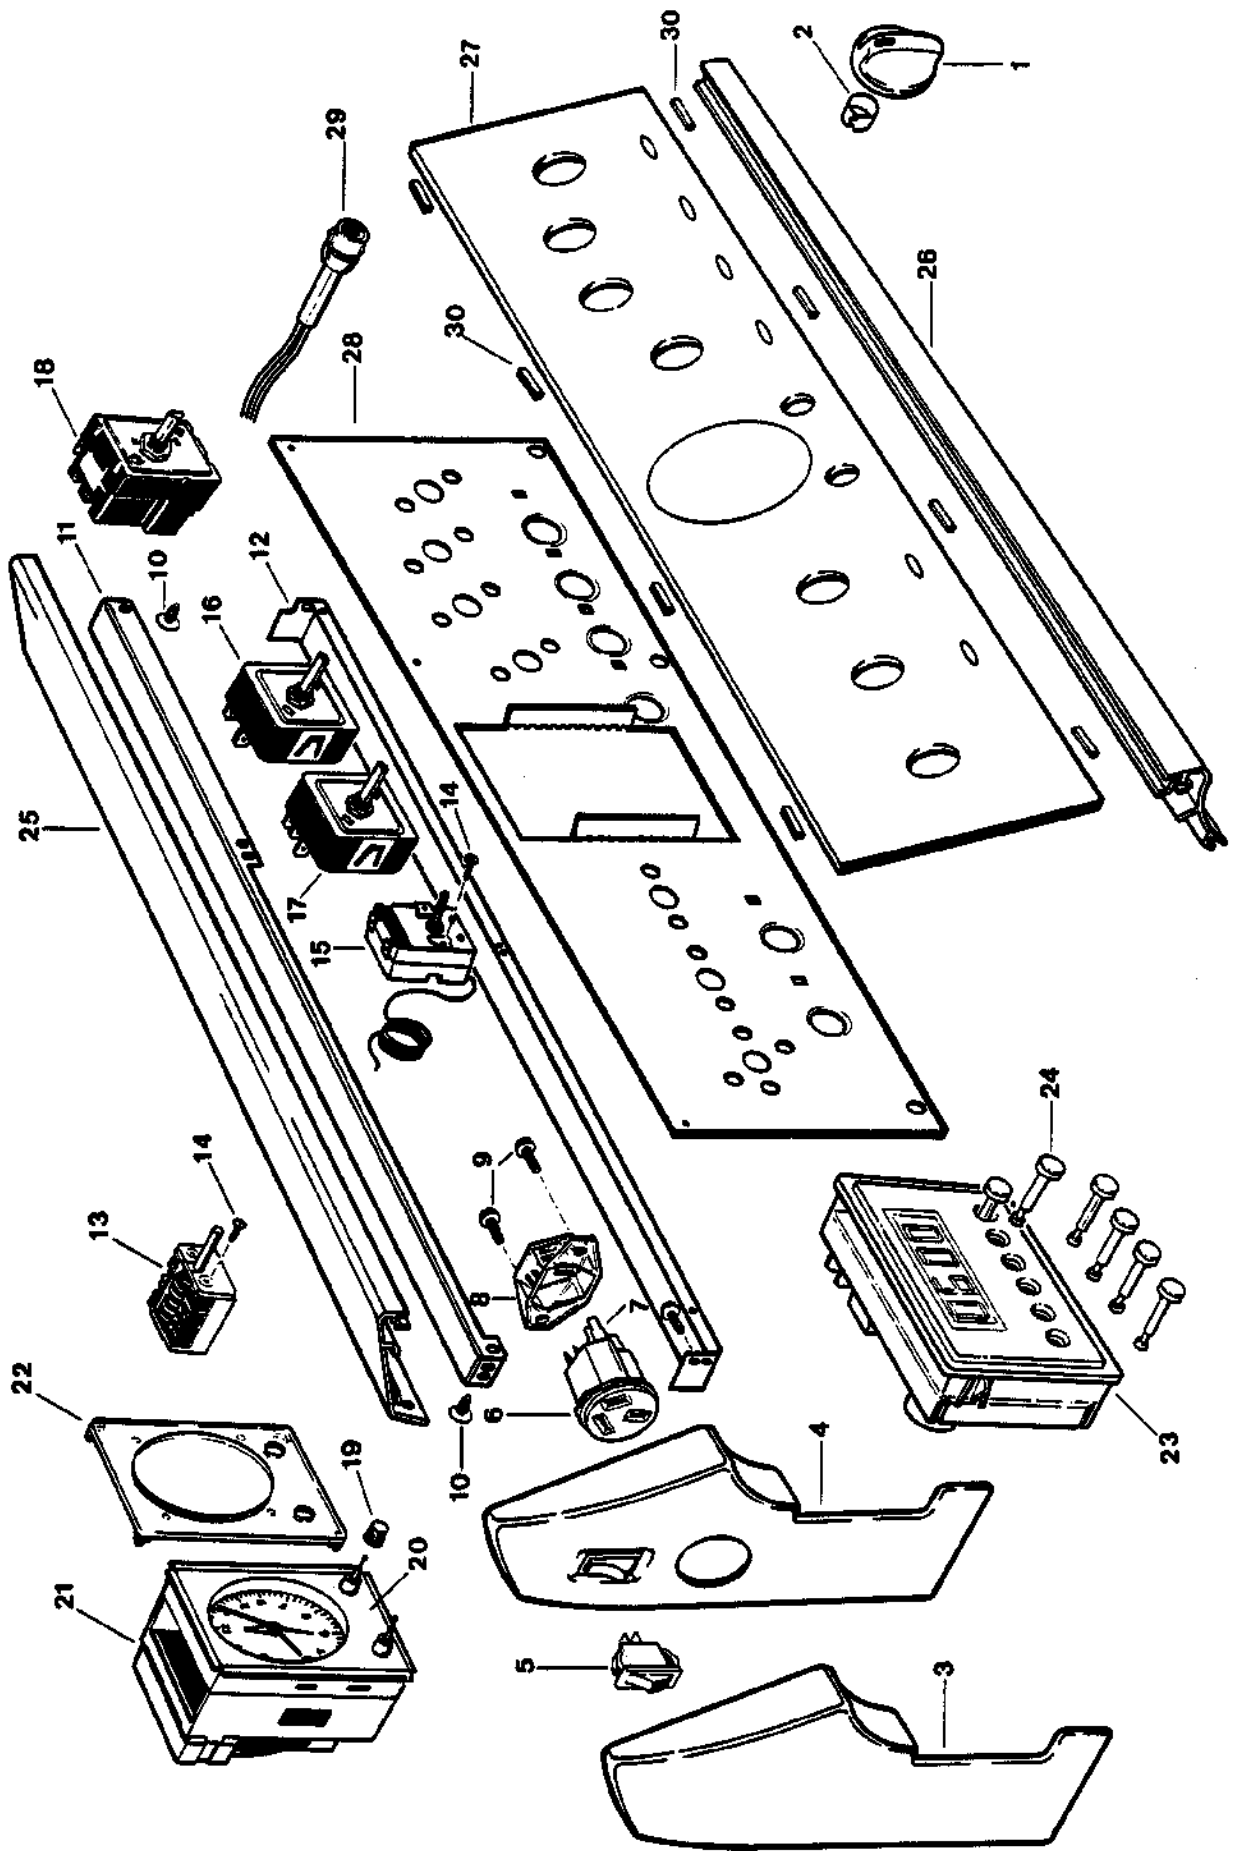

CURVED SPLASHBACK AREA CLASSIC ANALOG / F&P ELECTRONIC CLOCK

**MODELS RA610MADS, RA610MAWS, RA610MAD, RA610PAW, RA610AWP,
RA610AW, RA610EDS, RA610EWS, RA610MED, RA610H, RA610MEW**

REF	PART NO	DESCRIPTION
1	572424	Knob Assy White + Sirocco Insert D 0°
	572425	Knob Assy Brown + Sirocco Insert D 0°
2	260160	Ring Compression Knob
3	572421	Endcap Splashback RH White No Outlet
	572420	Endcap Splashback LH White No Outlet
4	572233	Endcap Splashback RH White
	572234	Endcap Splashback LH Brown
	572235	Endcap Splashback RH Brown
	572232	Endcap Splashback LH White
5	572392	Switch Outlet Brown
	571283	Switch Outlet White
6	572236	Outlet Face Brown
	572204	Outlet Face White
7	75220	Outlet Contact
8	572205	Outlet Socket Retainer
9	556012	Screw ST 1024 x ½ T23 HXW PH HS
10	556060	Screw ST 8 x ¼ TAB MSH PH HS NIPL
11	572206	Rail Panel Control Mounting 6106 Top
12	572459	Rail Panel Control Mounting 6106 Bottom
13	572242	Switch Classic Multifunction EGO 46.37966.503
14	556020	Screw MC M4 x 5 PAN PH MS NIPL
15	571071	Thermostat EGO
16	471526	Energy Regulator Incl. MTG Nut
17	471443	Energy Regulator Dual Circuit
18	471026	Rotary Switch NZC TR205
19	572284	Knob Analog Clock White
	572286	Knob Analog Clock Brown