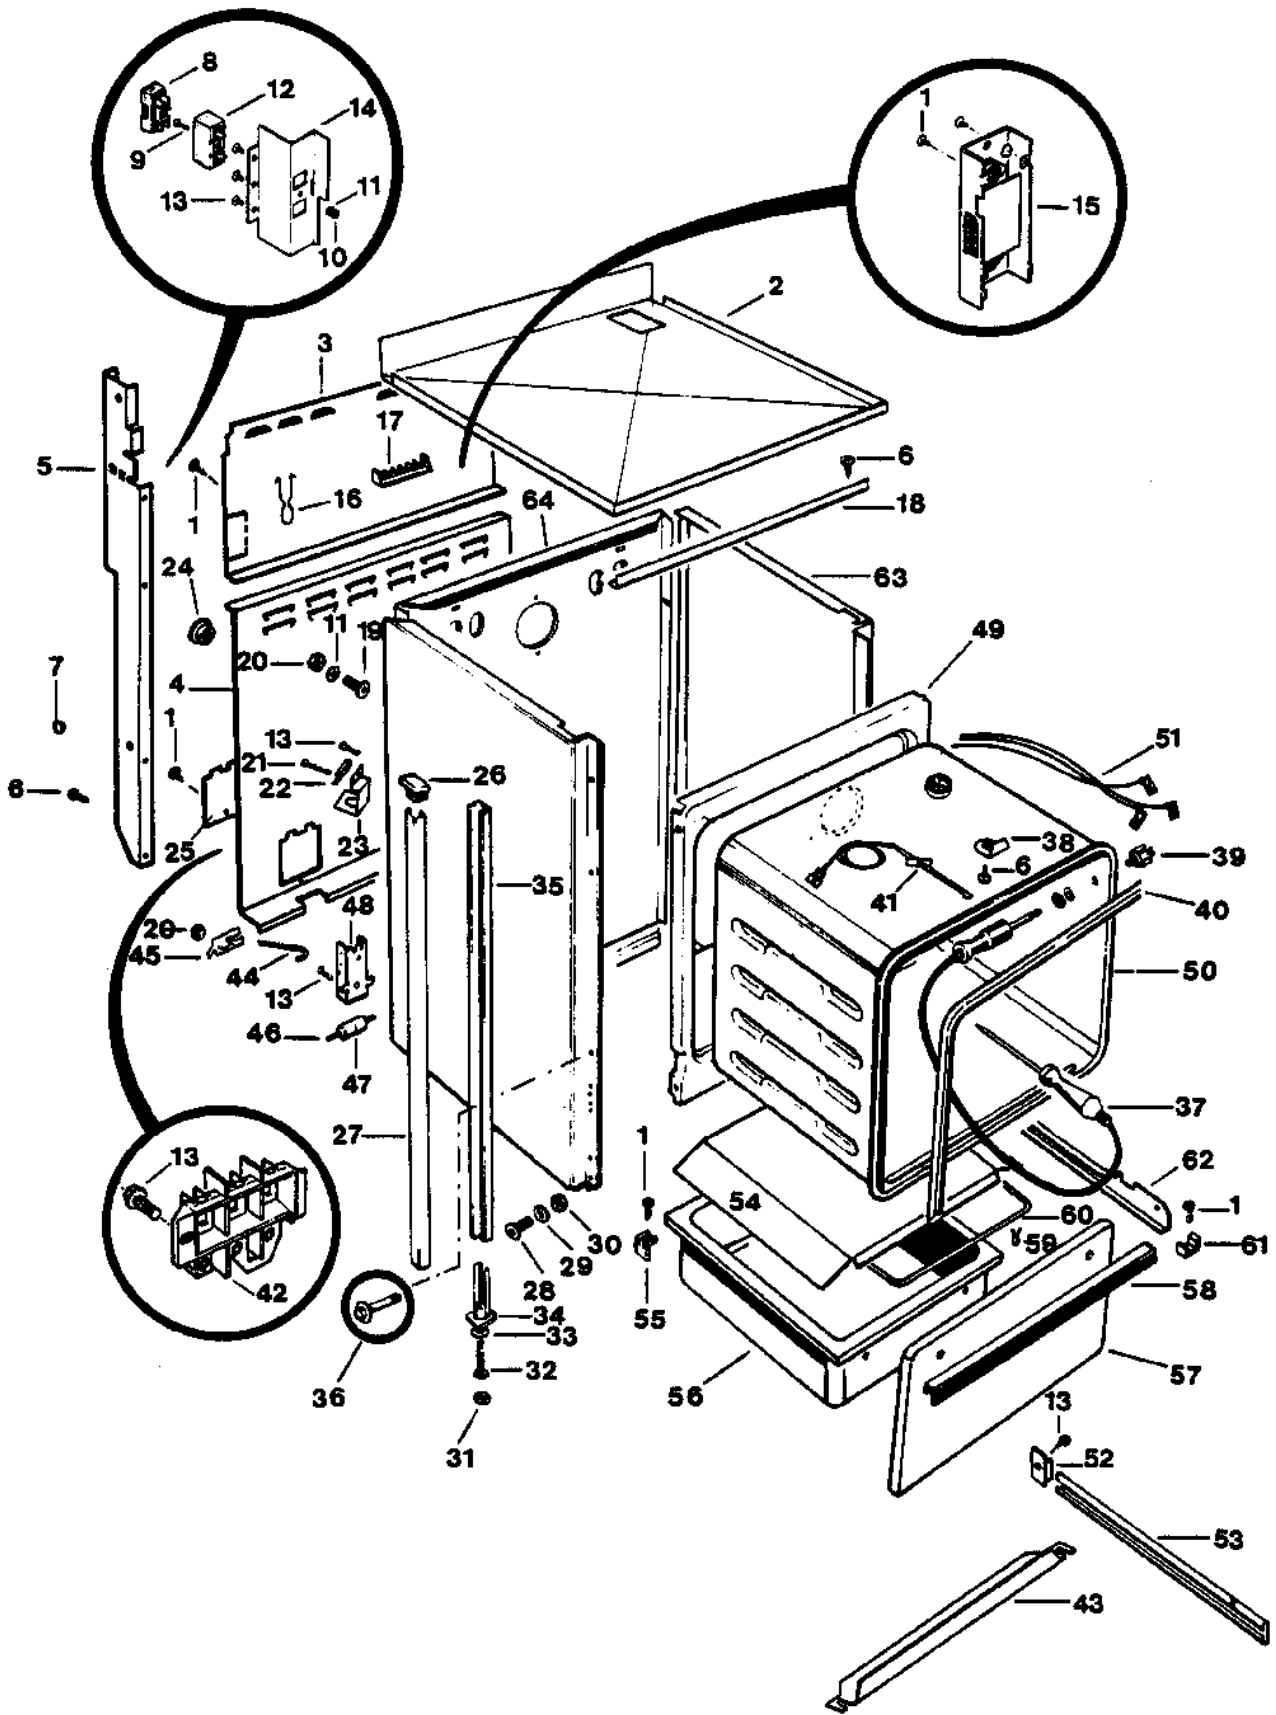

SINGLE OVEN WITH WARMER DRAWER

**MODELS RA610MTWS, RA610MAWS, RA610PAW, RA610MEWS, RA610MEW,
RA610AWP, RA610AW, RA610H**

REF	PART NO	DESCRIPTION
1	556003	Screw ST 6 x 3/8 T25 PAN PH HS NIP
2	572075	Panel Sub Hob 6106
3	572327	Cover Wiring Splashback Curved
4	572718	Cover Wiring Back 6106
	572884	Cover Wiring Back 610AWP
5	572076	Stanchion Rear LH Curved White
	572077	Stanchion Rear RH Curved White
6	556002	Screw ST 6 x 1/2 TAB HXW PH NIP
7	571297	Plug Stanchion White
8	461189	Fuse Carrier
9	556019	Screw MC M4 HEX FS MS NIPL
10	556019	Nut M4 HEX FS MS NIPL
11	556511	Washer Lock 3/16 EXT SERR ST BLU
12	471156	Fuse Base
13	556012	Screw ST 1024 x 1/2 T23 HXW PH HS
14	572086	Fuse Mounting
15	572117	Controller Power Electronic
16	75243	Clip Element Locking
17	571715	Clip Cable Retainer
18	471884	Bracket Hob Locking Front 610
19	556022	Screw MC M5 x 20 PAN PH MS NIPL
20	556105	Nut M5 HEX FS MS NIPL
21	556015	Screw ST 1024 X 7/8 T23 HXW PH HS
22	74152	Clamp Cable Entry
23	75017	Plate Cable Entry
24	12195	Grommet Wiring
25	354072	Cover Inspection
26	571293	Cap Trim White
27	471973	Trim Cabinet
28	556017	Screw MC M6 x 16 FS HEX MS NIPL
29	556516	Washer Spring 6mm ST ZN PL
30	556107	Nut M6 HEX 10AF FS MS ZN PL
31	572850	Foot Protector M8
32	472059	Foot Levelling M8