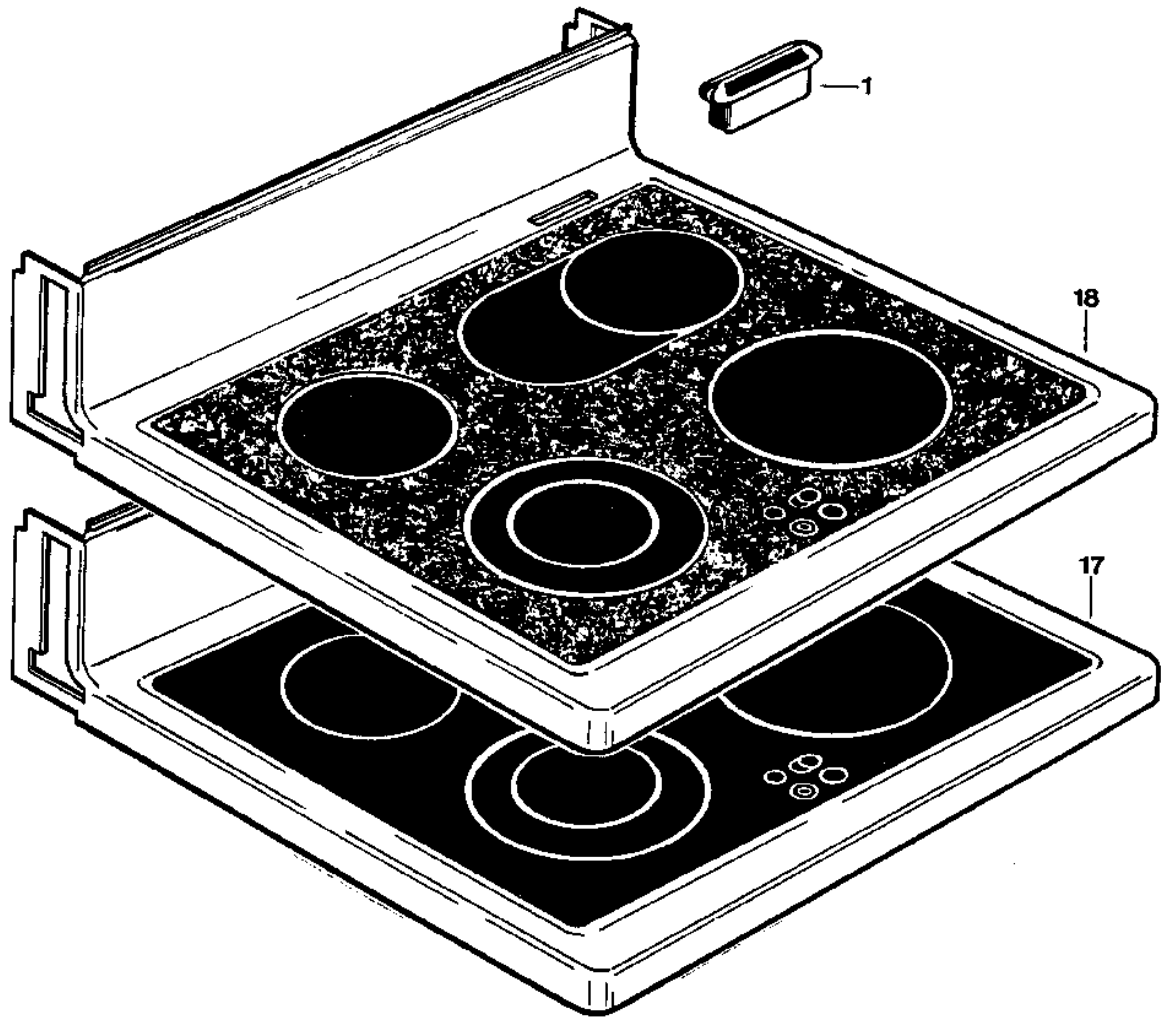

SMOOTHTOP HOB

MODELS RA610MTDS, RA610MTWS, RA610MADS, RA610MAWS, RA610MEDS, RA610MEWS

REF	PART NO	DESCRIPTION
1	572395	Vent Cap Brown
2	556011	Screw ST 8 x 12mm TAB MTS PH HS NIPL
3	556504	Washer 4.0 x 10.0 x 0.4 Fibre
4	471879	Trim Oven – Hob 610 Brown
5	571933	Bracket Heat Indicator Mounting
6	355567	Neon Assy Residual Heat Indicator
7	556028	Screw ST 6 x ¾ TAB PAB PH HS NIPL
8	556104	Nut M4 HEX FS MS NIPL
9	556018	Screw MC M4 x 8 HEX PH MS NIPL
10	556513	Washer Lock 5/32 EXT SERR ST Blued
11	355533	Spring Element Retainer
12	571786	Retainer Element Smoothtop 6105
13	355591	Element Assy 165mm Smoothtop
	355592	Element Assy 200mm Smoothtop
	355556	Element Assy 120/210mm Smoothtop
	355557	Element Assy 165/270mm Smoothtop
14	355669	Limiter O/Heat 165mm Element
	355670	Limiter O/Heat 200mm Element
	355671	Limiter O/Heat 120-210mm Element
	355669	Limiter O/Heat 165-270mm Element
15		Part of Item 14
16		Not used
17	572534	Hob & Glass Assy 6106 Rings Non Textured
18	572533	Hob & Glass Assy 6106 Textured