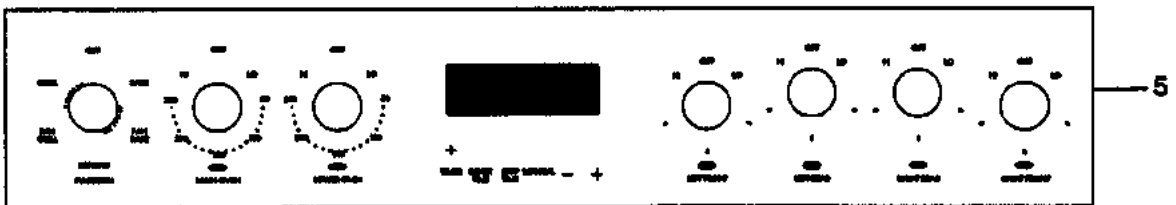

PARTEMS PART NO 07267