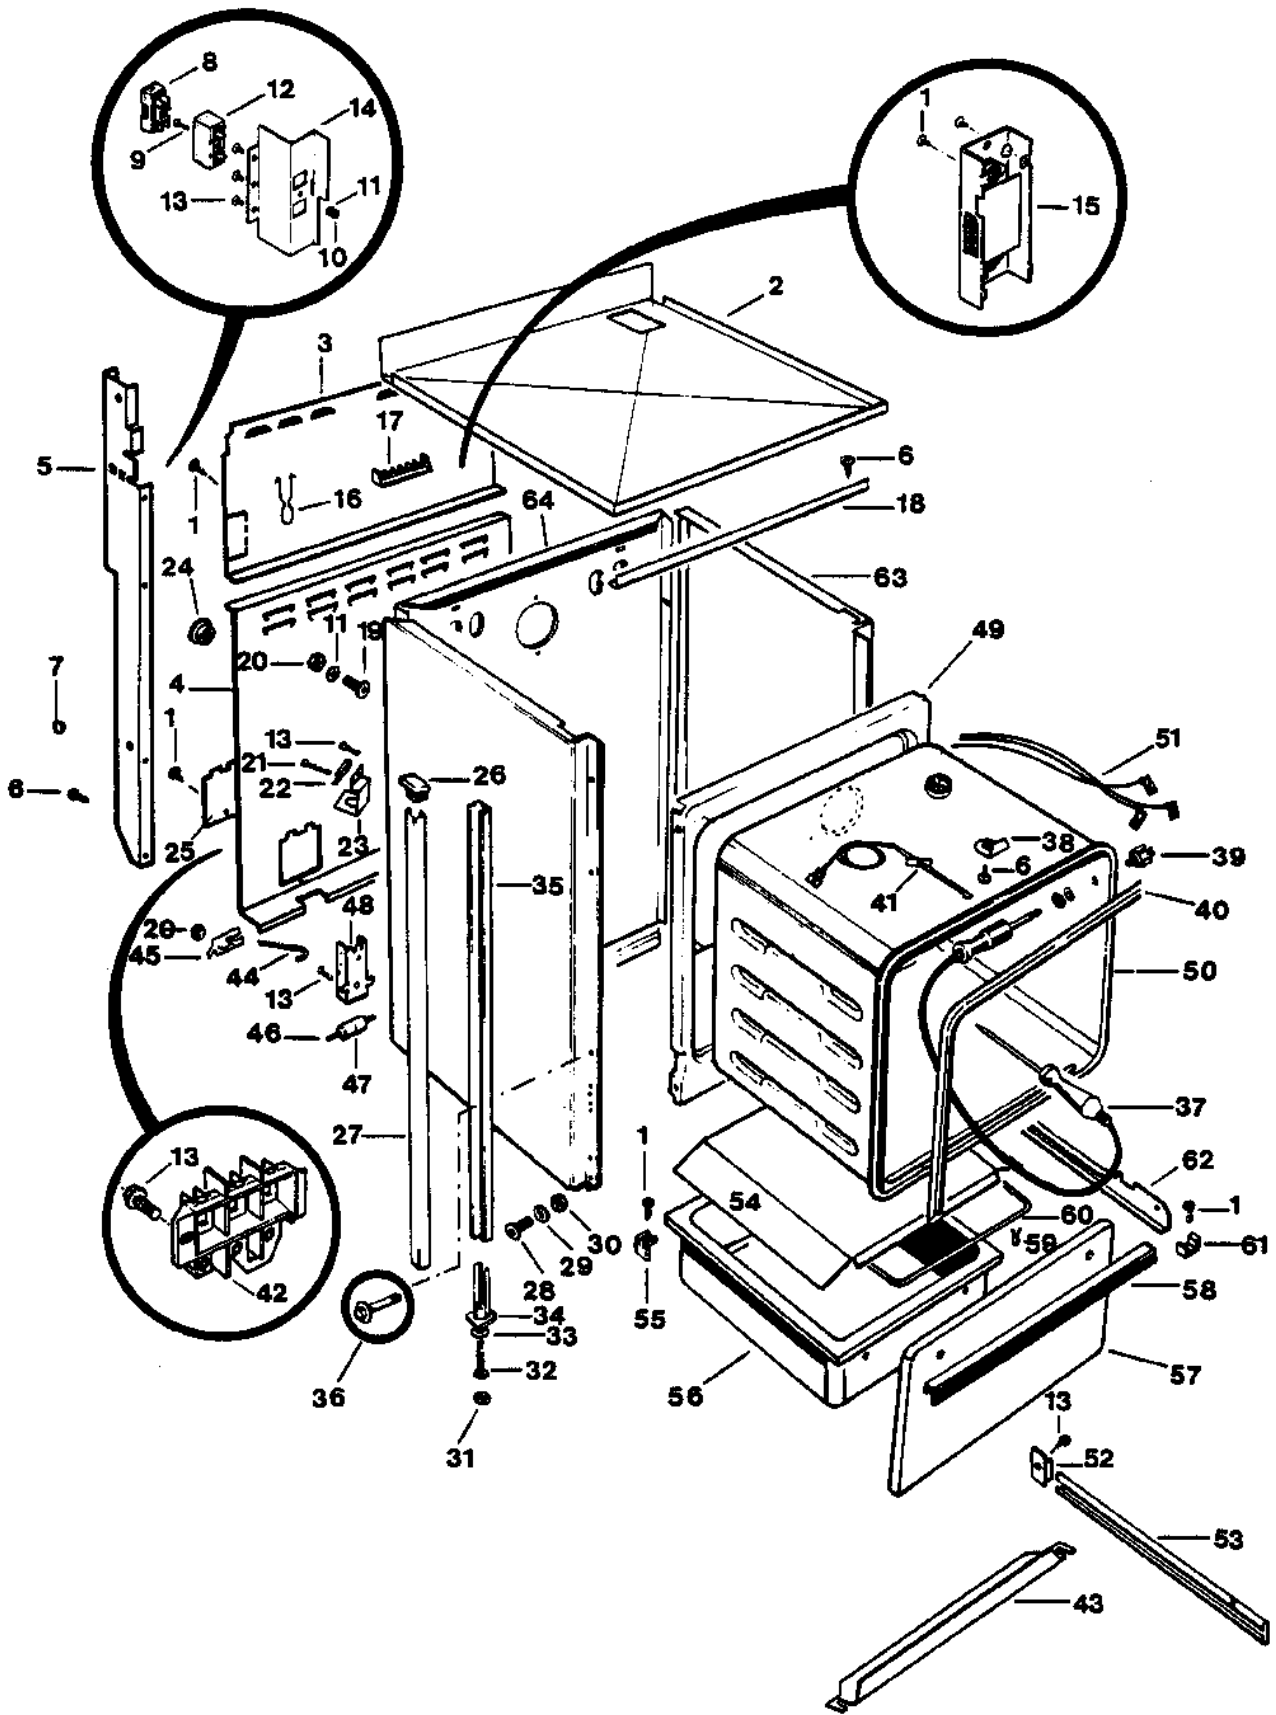

REF	PART NO	DESCRIPTION
33	556509	Washer 8.0 x 21.0 x 1.0 MS NIPL
34	471014	Foot Moulding M8
35	471020	Stanchion
36	556046	Screw SD No12 x 20mm HEX ZNPL
37	571644	Probe Meat
38	461017	Trim Seam
39	571645	Socket Probe Meat Diehl 13904-11
40	572633	Gasket Main Oven 1200mm
41	571630	Probe TEM Sensor HY CAL
42	571872	Mains Terminal Block 004-1
43	571460	Bracket Transit Rail
44	461332	Hook Bolt
45	461286	Hook Bolt Washer
46	461592	Axle Roller Plated
47	260080	Roller Cabinet
48	461287	Bracket Wheel Mounting
49	572526	Frame Top Oven Enamel Brown
50	572138	Oven Enamel Brown 6106
	572139	Oven Enamel Brown 6106 Electro
51	571673	Harness Meat Probe
52	75045	Hinge Guide Anchor
53	572045	Hinge Guide
54	572129	Casing Lower Insulation 6106
55	246152	Bearing Rear Drawer Pan
56	572271	Drawer Pan 6106 Brown
57		*Drawer Front Refer Page 28
		*Door Glass LWR Refer Page 28
58		*Handle Warmer Drawer Refer Page 28
59	74123	Clip Element Warmer Drawer
60	471328	Element Warmer Drawer 600W
61	246153	Bearing Front Drawer Slide
62	572107	Slide Drawer LH Pressing
	572108	Slide Drawer RH Pressing
63	572036	Panel Side White
64	572089	Panel Rear

*NOTE: - Used on Model RA610TWS only