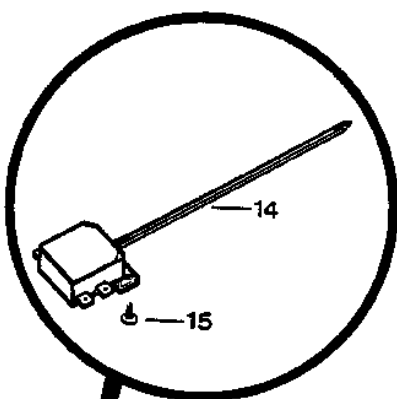

SMOOTHTOP HOB

MODELS RA610MTDS, RA610MTWS, RA610MADS, RA610MAWS, RA610MEDS, RA610MEWS

REF	PART NO	DESCRIPTION
1	572395	Vent Cap Brown
2	556011	Screw ST 8 x 12mm TAB MTS PH HS NIPL
3	556504	Washer 4.0 x 10.0 x 0.4 Fibre
4	471879	Trim Oven – Hob 610 Brown
5	571933	Bracket Heat Indicator Mounting
6	355567	Neon Assy Residual Heat Indicator
7	556028	Screw ST 6 x ¾ TAB PAB PH HS NIPL
8	556104	Nut M4 HEX FS MS NIPL
9	556018	Screw MC M4 x 8 HEX PH MS NIPL
10	556513	Washer Lock 5/32 EXT SERR ST Blued
11	355533	Spring Element Retainer
12	571786	Retainer Element Smoothtop 6105
13	355591	Element Assy 165mm Smoothtop
	355592	Element Assy 200mm Smoothtop
	355556	Element Assy 120/210mm Smoothtop
	355557	Element Assy 165/270mm Smoothtop
14	355669	Limiter O/Heat 165mm Element
	355670	Limiter O/Heat 200mm Element
	355671	Limiter O/Heat 120-210mm Element
	355669	Limiter O/Heat 165-270mm Element
15		Part of Item 14
16		Not used
17	572534	Hob & Glass Assy 6106 Rings Non Textured
18	572533	Hob & Glass Assy 6106 Textured