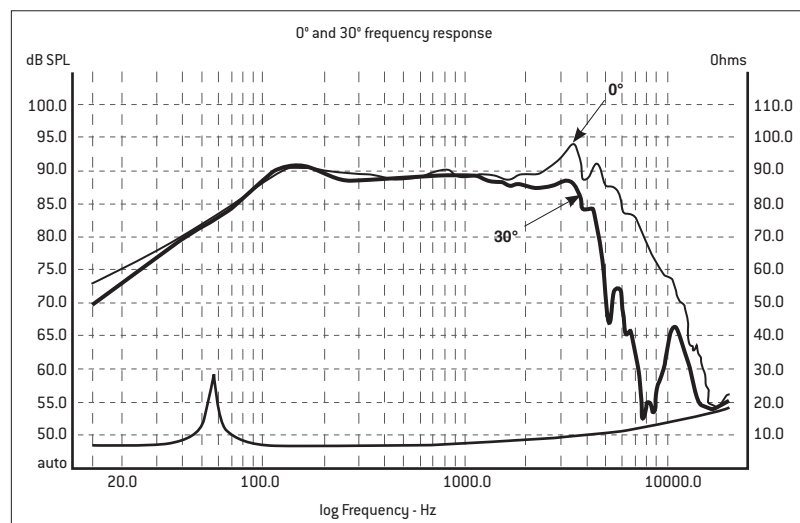

Frequency Response / Impedance