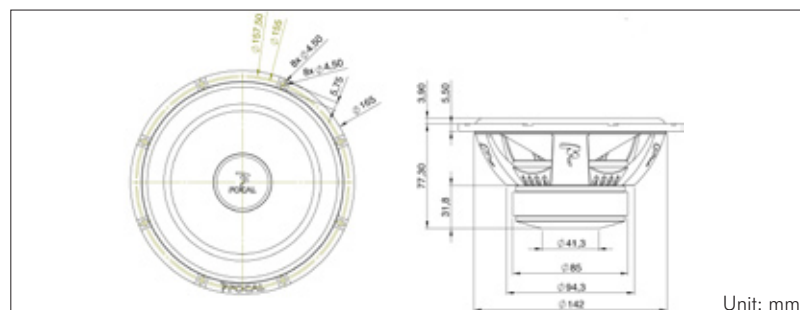

Mechanical Drawing