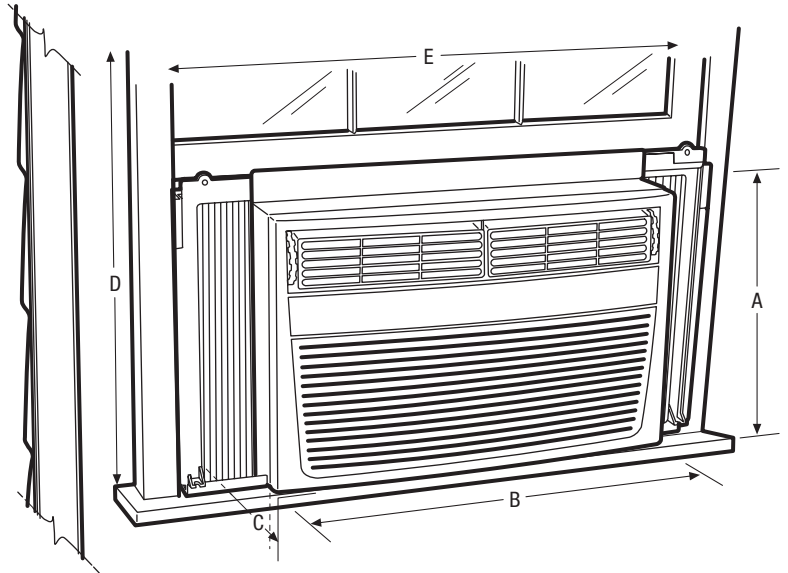

Performance	
BTU (Cool)	8,000
Dehumidification (Pints/Hour)	1.7
Cool Area (Sq. Ft.)	350
Energy Efficiency Ratio	10.8
Electrical	
Volts	115
Amps (Cool)	7.0
Watts (Cool)	740
Length of Power Cord (Min./Max.)	6' / 6.5'
Plug Type (NEMA)	LCDI (5-15P)
Features	
Electronic Controls	Ready-Select® Controls
Fan Speeds (Cool/Fan)	3/3
Low Voltage Start-Up	Yes
Auto Cool Function	Yes
Energy Save	Yes
Sleep Mode	Yes
Filter Check	Yes
24-Hour On/Off Timer	Yes
Clean Air Ionizer	Yes
Remote Control	Full-Function Remote T'Stat
Air CFM (High/Med/Low)	217/176/147
Air Direction Control	8-Way
Fresh Air/Exhaust Vent/Closed	No/No/Yes
Filter Type	Antibacterial Mesh
Filter Access	Tilt-Out
Slide-Out Chassis	
Window Mounting Kit (Included)	Pleated Quick Mount
Warranty¹	Yes
Certifications	
ENERGY STAR®	Yes
Performance	AHAM
Specifications	
Refrigerant	R410a
Shipping Weight (Approx.)	55 Lbs.

¹Warranty 5 year sealed system/1 year full parts and labor.

NOTE: For planning purposes only. Always consult local and national electric codes. Refer to Product Installation Guide for detailed installation instructions on the web at frigidaire.com.

Product Dimensions		Window Dimensions	
A - Height	13-2/5"	D - Height (Min.)	14"
B - Width	18-1/2"	E - Width (Min./Max.)	23" / 36"
C - Depth	15-1/2"		

Accessories information available on the web at frigidaire.com

FRIGIDAIRE

USA • 10200 David Taylor Drive • Charlotte, NC 28262 • 1-800-FRIGIDAIRE • frigidaire.com
CANADA • 5855 Terry Fox Way • Mississauga, ON L5V 3E4 • 1-800-265-8352 • frigidaire.ca

FRA086AT7 04/11

Download from www.SoftBooks.com. All Manuals Search And Download.

Specifications subject to change. Printed in the U.S.A.