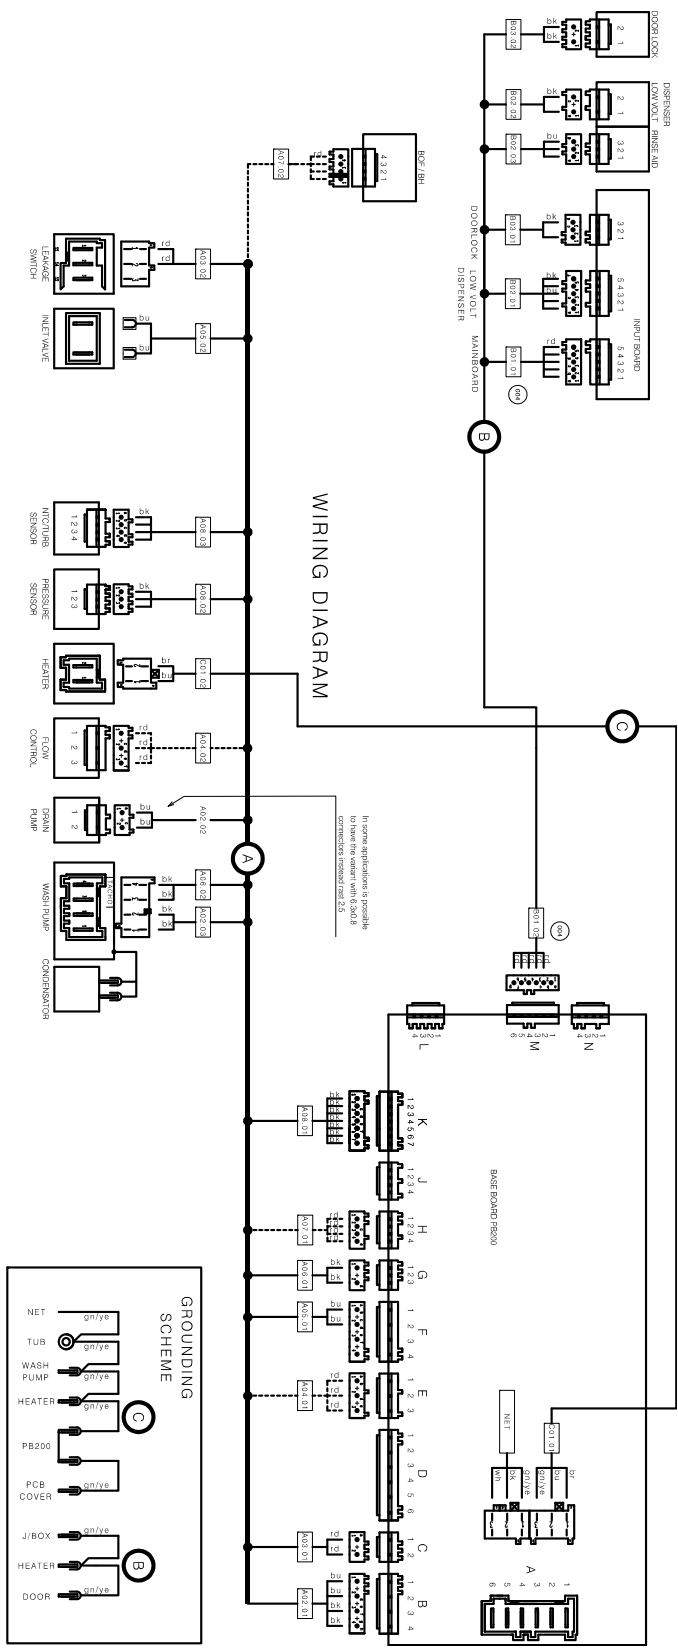

TUB & FRAME

FFGID2474QF0A

TUB & FRAME

Model Index: A FGID2474Q (FGID2474QB0A)
 B FGID2474Q (FGID2474QF0A)
 C FGID2474Q (FGID2474QW0A)

POS. NO	PART NO.		DESCRIPTION
110B	117281421	A B C	Pipe, drying, activator
130	117158011	A B C	Seal, door
135	117145823	A B C	Container, drying, activator
139E	807240301	A B C	Nut, spray arm, upper
301	807104203	A B C	Tray, bottom
301A	405513837	A B C	Overflow hose, kit
302	A00075001	A B C	Cover, electronics
308	405517992	A B C	Hinge Assembly, kit, RH and LH
322	A00166801	A - -	Crossbar, front, zinc, top
322	A00166805	A B C	Crossbar, front, black, top
322B	117493700	A - C	Cross Piece, front, bottom
322B	117156105	- B -	Cross Piece, front, bottom
330	117368700	A B C	Foot, adjustable, front
330A	117363200	A B C	Foot, adjustable, central
335	152714200	A B C	Cog, wheel
344	152234405	A B C	Latch
521D	152657610	A B C	Plug, latch hole
523	405526079	A B C	Roller Assembly, kit, tub
523B	152122010	A B C	Holder, roller, stiffening
531	A00021003	A B C	Screw, foot adjusting, central
541	152641700	A B C	Clamp, hose
552	A00212701	A B C	Rail, upper rack
567	152323603	A B C	Bracket, latch
580	807104303	A B C	Cover, bottom, front
597	152047941	A B C	Stop, rack rail, dark grey, front
597A	646123406	A B C	Stop, rack rail, dark grey, rear
*	117427700	A B C	Clip, rivet

WIRING DIAGRAM

CIRCUIT DIAGRAM

Wire-color

Code	Color
Sk	black
W	white
Br	brown
Bl	blue
Rd	red
Grn	green
Ylw	yellow
Pk	pink
Slv	silver
Gr	grey
Blk	black

Line-style

— Component is currently not in use
 - - - Component is optional

Connections included in Wireharnesses

Wireharn. Common	Wireharn.1	Wireharn.2	Wireharn.3	Wireharn.4	Wireharn.5
A	Board	Door	Washpump		
A	Board	FlowControl			
A	Board	InletValve			
A	Board	WaterPump			
A	Board	RF			
A	Board	PressureSensor			
A	Board	NTC/Turbid.Sensor			
B	Board	Door			
B	Board	Door			
B	Board	Door			
B	Board	Door			
C	Board	Door			