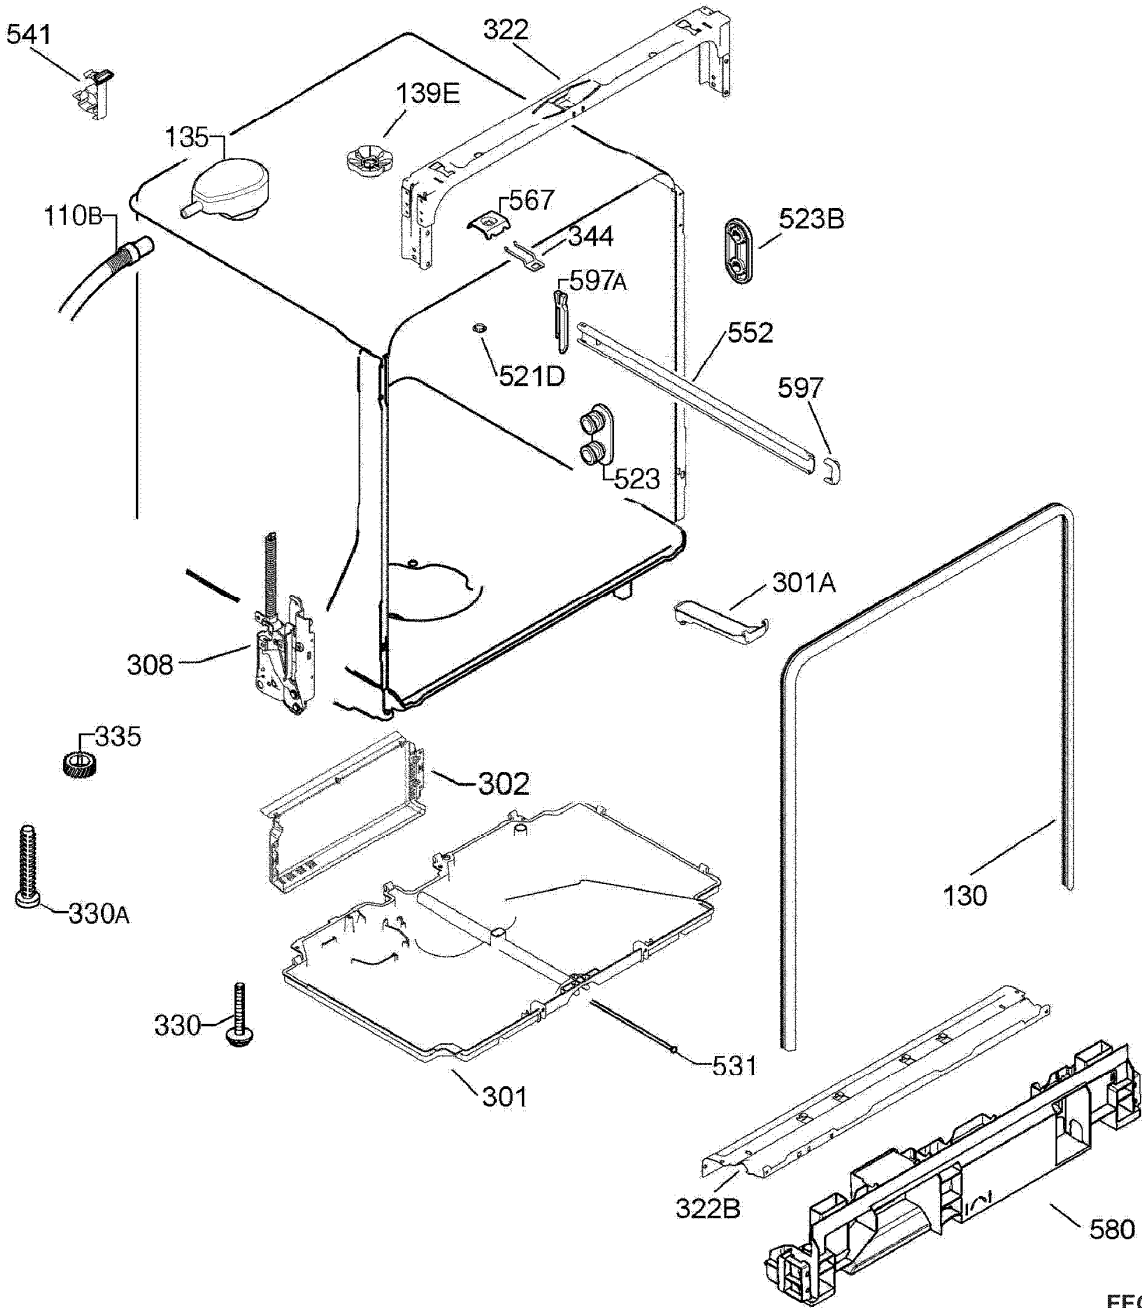

TUB & FRAME

FFGID2474QF0A

TUB & FRAME

Model Index: A FGID2474Q (FGID2474QB0A)
 B FGID2474Q (FGID2474QF0A)
 C FGID2474Q (FGID2474QW0A)

POS. NO	PART NO.		DESCRIPTION
110B	117281421	A B C	Pipe, drying, activator
130	117158011	A B C	Seal, door
135	117145823	A B C	Container, drying, activator
139E	807240301	A B C	Nut, spray arm, upper
301	807104203	A B C	Tray, bottom
301A	405513837	A B C	Overflow hose, kit
302	A00075001	A B C	Cover, electronics
308	405517992	A B C	Hinge Assembly, kit, RH and LH
322	A00166801	A - -	Crossbar, front, zinc, top
322	A00166805	A B C	Crossbar, front, black, top
322B	117493700	A - C	Cross Piece, front, bottom
322B	117156105	- B -	Cross Piece, front, bottom
330	117368700	A B C	Foot, adjustable, front
330A	117363200	A B C	Foot, adjustable, central
335	152714200	A B C	Cog, wheel
344	152234405	A B C	Latch
521D	152657610	A B C	Plug, latch hole
523	405526079	A B C	Roller Assembly, kit, tub
523B	152122010	A B C	Holder, roller, stiffening
531	A00021003	A B C	Screw, foot adjusting, central
541	152641700	A B C	Clamp, hose
552	A00212701	A B C	Rail, upper rack
567	152323603	A B C	Bracket, latch
580	807104303	A B C	Cover, bottom, front
597	152047941	A B C	Stop, rack rail, dark grey, front
597A	646123406	A B C	Stop, rack rail, dark grey, rear
*	117427700	A B C	Clip, rivet