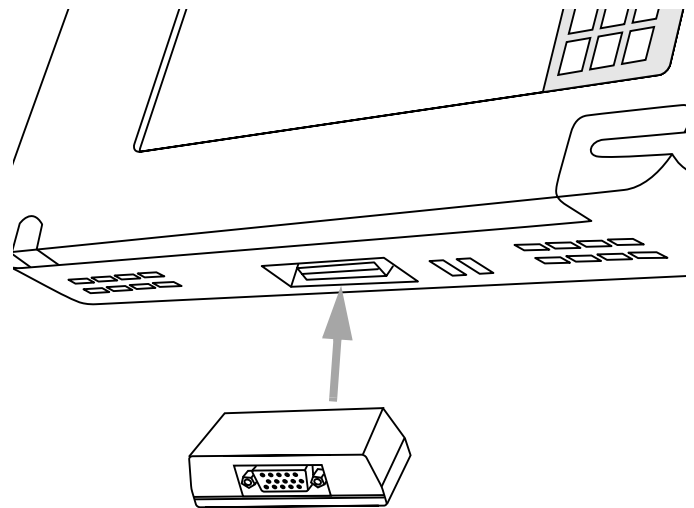

On one side of the adapter is a plug which fits into the system interface port (see Figure 1). On the opposite side of the adapter is a port for a video connector (see Figure 2).

To install the adapter,

1. If the pen tablet is running, either suspend operation or power down the system.
2. If the external monitor you wish to connect has power applied, power it down.
3. Remove the plastic cover that is located over the system interface port on the bottom edge of the pen tablet. Keep the cover in a safe place for future reinstallation.
4. Plug the VGA Adapter into the system interface port. The plug is keyed so that it will only fit when it is positioned properly (see Figure 3).
5. Insert the video plug into the video connector (see Figure 2).
6. Restart the system and the external monitor.

Note: When the VGA Adapter is attached to the pen tablet, the tablet cannot be used in the compact desk stand because the connector/cable assembly extends too far from the bottom of the system. The system should be held or laid flat when the VGA Adapter is installed.

Figure 1. System Interface Connector Side

Figure 2. Video Connector Side

Figure 3. Installing the VGA Adapter

Free Manuals Download Website

<http://myh66.com>

<http://usermanuals.us>

<http://www.somanuals.com>