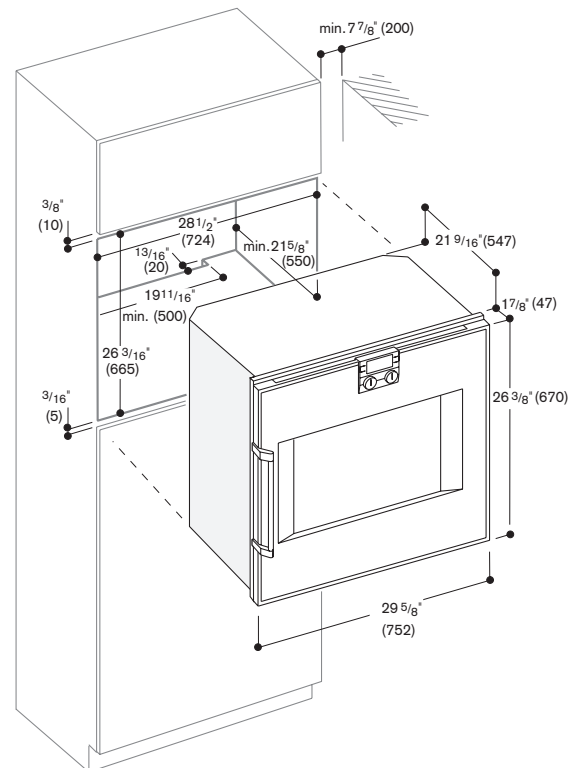

Numbers indicated inside parenthesis ( ) = mm

Copyright ©2007 BSH Home Appliances Corporation. All rights reserved.

BSH reserves the absolute and unrestricted right to change product materials and specifications, at any time, without notice. Consult the product's installation instructions for final dimensional data and other details. Applicable product warranty can be found in accompanying product literature (or you may contact your account manager for further details).

GAGGENAU

Phone:: 877.4GAGGENAU

Fax: 714.901.5360

780 Dedham Street, Canton, MA 02021

www.gaggenau-usa.com – info@gaggenau.com

SAP#2800001340
64-018-0507C Litho: 7/07

Download from Www.Somanuals.com. All Manuals Search And Download.