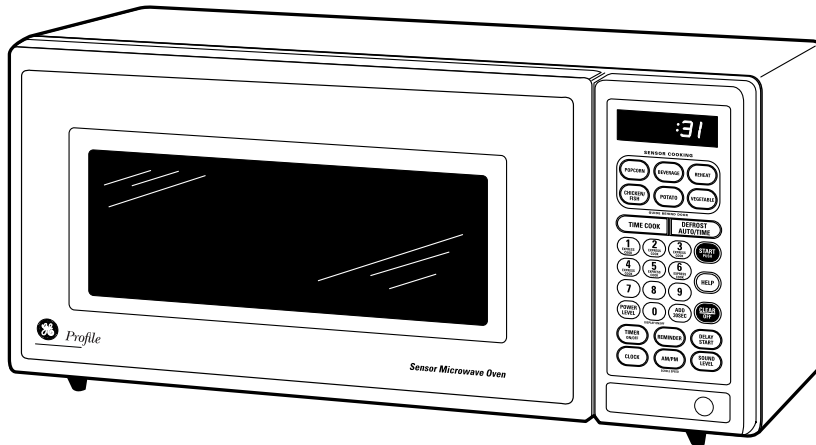

Note: 120V, 60-cycle, grounded power receptacle location optional on back within cabinet opening.

Built-In trim kit For 1.0 cu. ft. microwave ovens

For a custom built-in appearance, this kit allows built-in installation of the Spacemaker II microwave oven into a wall or cabinet alone, and is U.L.-approved for installation over a GE single electric wall oven. This kit should not be installed over a gas wall oven.

For answers to your Monogram,® GE Profile™ or GE® appliance questions, visit our website at GEAppliances.com or call GE Answer Center® service, 800.626.2000.

Specification Revised 7/04

240349

Profile™

JEM31BF/CF/SF/WF – GE Spacemaker II™ 1.0 cu. ft. Capacity Microwave Oven

Features and Benefits

- 1.0 cu. ft. Oven cavity
- 800 Watts*
- Electronic digital display with clock
- Sensor cooking controls
- Electronic touch controls
- Scrolling display with help
- Time Cook I & II
- Express Cook with Instant On controls
- Auto Defrost/Time Defrost
- Add 30 seconds
- Recessed turntable
- Delay Start/Reminder
- Kitchen timer On/Off
- 10 Power levels
- Beeper volume
- Child Lockout
- Cooking complete reminder
- Built-In or undercabinet hanging kit available at additional cost
- Model JEM31WF – White
- Model JEM31BF – Black
- Model JEM31SF – Stainless steel
- Model JEM31CF – Bisque