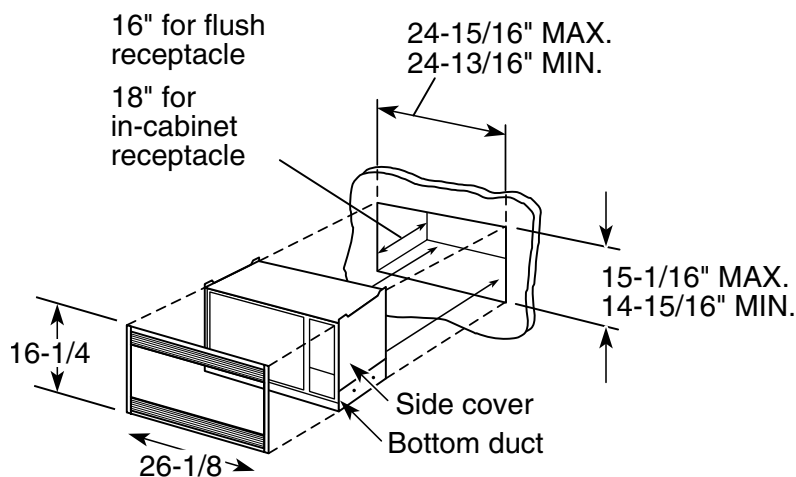

Profile™

JEM31BF/CF/SF/WF – GE Spacemaker II™ 1.0 cu. ft. Capacity Microwave Oven

Cutout Dimensions (in inches)

Not to be used over a thermal oven.

Note: Undercabinet mounting kit Pub. No. 4-A019 for Spacemaker II microwave oven models available at additional cost.

Exterior Dimensions* (in inches)

W x H x D	23-25/32 x 11-3/16 x 12-9/32
------------------	------------------------------

*Height includes feet. Depth does not include handle.

Note: Undercabinet installation