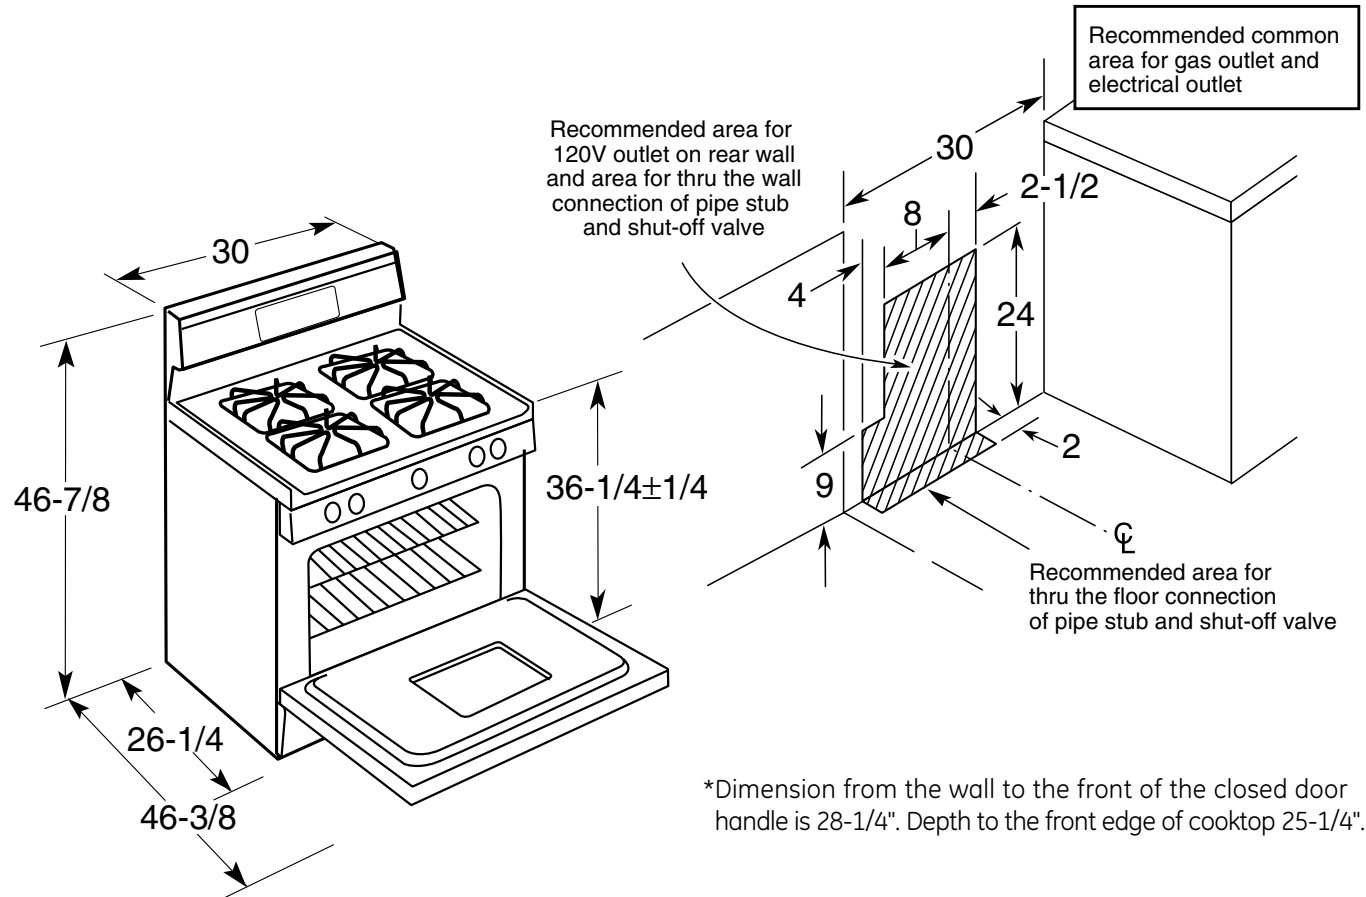

JGBP34WEL/BEL

GE® 30" Free-Standing Self-Clean Gas Range

Dimensions and Installation Information (in inches)

Optional Gas Range Accessory Drip Pans for Sealed and Standard Burner Models

(Available at additional cost)

To order these accessory drip pans, call toll-free 800-626-2002

Gas Self-Clean Range Anti-Tip Bracket (Part No. 205C1714P001)

Electrical Rating: 120V, 60Hz, 5A

Installation Information: Before installing, consult installation instructions packed with product for current dimensional data.

For answers to your Monogram®, GE Profile™ or GE® appliance questions, visit our website at ge.com or call GE Answer Center® service, 800.626.2000.

imagination at work

Specification Created 7/06

330539