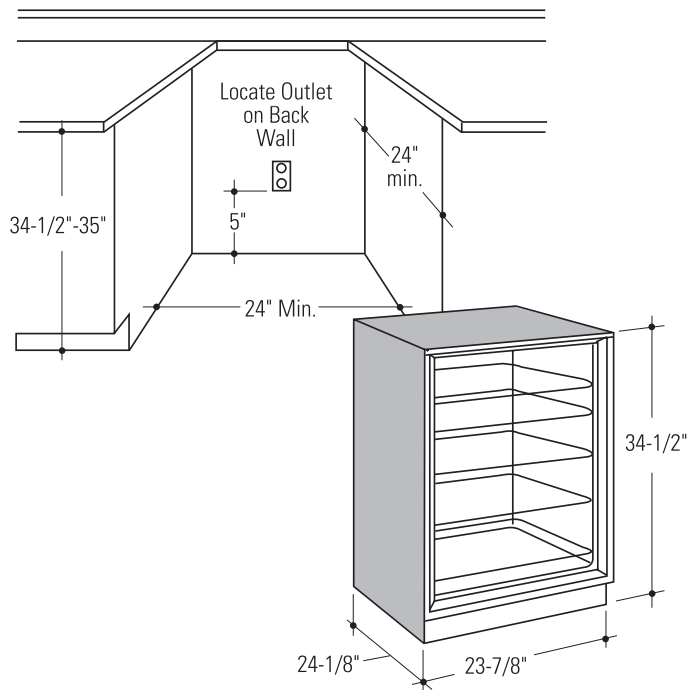

## ZDW24AWW - GE Monogram Wine Chiller with 7 Slide-Out Shelves and Temperature-Control

### Dimensions and Specifications (in inches)

#### Dimensions:

H 34-1/2"

W 23-7/8"

D 24-1/8" (excluding handle)

26-1/8" (including handle)

#### Cutout Dimensions:

H 34-1/2" - 35" (876 - 889 mm)

W 24" min. (610 mm)

D 24" min. (610 mm)

For answers to your Monogram®  
GE Profile Performance Series™  
GE Profile™ or GE appliance questions, call  
GE Answer Center® service, 800.626.2000.