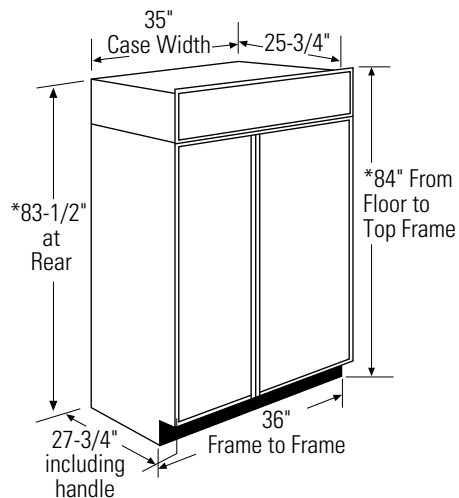

Specification Revised 3/08

110104

* Shipping height. The refrigerator can be adjusted to fit into a cutout that is 83-1/2" min. to 84-1/2" max. height. Note that the top case trim at the front is 1/2" higher and will overlap upper cabinetry or soffit. Use leveling legs and wheels for a maximum 1" height adjustment.