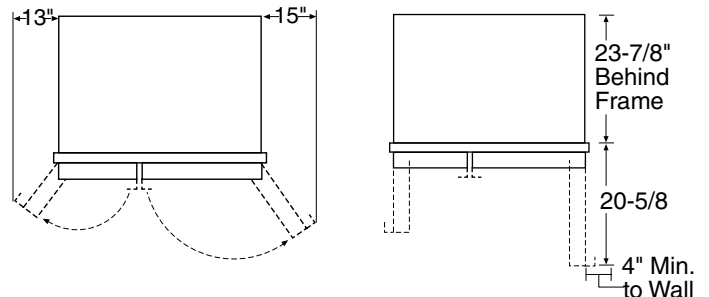

Allow minimum clearances for freezer door and fresh food door for a full 130° door swing and to allow for pan removal.

4" minimum clearance is required when door swing is adjusted to 90°. If the 90° door stop position is used, pan access is maintained, but pan removal is restricted.

Installation Information: Before installing, consult installation instructions packed with product, or available at Monogram.com, for current dimensional data.

Listed by Underwriters Laboratories

As an ENERGY STAR® partner, GE has determined that this product meets the ENERGY STAR guidelines for energy efficiency.

For answers to your Monogram®, GE Profile™ or GE® appliance questions, visit our website at GEAppliances.com or call GE Answer Center® service, 800.626.2000.