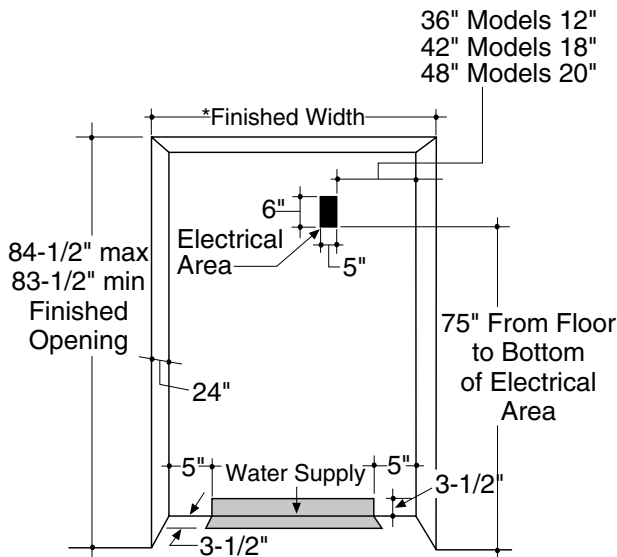

Monogram®

ZISS360NRSS – GE Monogram 36" Stainless Steel Built-In Side-by-Side Refrigerator with Automatic Icemaker and Water Filter

The Installation Space

Water and Electrical Locations

The opening must be prepared with the electrical and water supply located as shown.

The cutout depth must be 24"

The refrigerator will project forward, slightly beyond adjacent cabinetry, depending on your installation.

The cutout depth beneath a soffit:

When installed beneath a soffit, the soffit cannot exceed the 24" installation depth shown. The top case trim overlaps the bottom of the soffit.

Specification Revised 3/08

110104

* Shipping height. The refrigerator can be adjusted to fit into a cutout that is 83-1/2" min. to 84-1/2" max. height. Note that the top case trim at the front is 1/2" higher and will overlap upper cabinetry or soffit. Use leveling legs and wheels for a maximum 1" height adjustment.