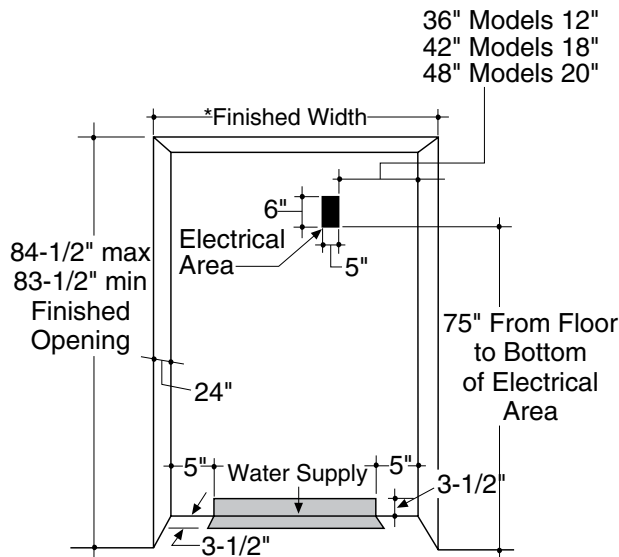

Monogram®

ZISS420DRSS – GE Monogram 42" Built-In Stainless Steel Side-by-Side Refrigerator with Dispenser and Water Filter

The Installation Space

Water And Electrical Locations

The opening must be prepared with the electrical and water supply located as shown.

The cutout depth must be 24"

The refrigerator will project forward, slightly beyond adjacent cabinetry, depending on your installation.

The cutout depth beneath a soffit:

When installed beneath a soffit, the soffit cannot exceed the 24" installation depth shown. The top case trim overlaps the bottom of the soffit.

Specification Revised 3/08

110187

* Shipping height. The refrigerator can be adjusted to fit into a cutout that is 83-1/2" min. to 84-1/2" max. height. Note that the top case trim at the front is 1/2" higher and will overlap upper cabinetry or soffit. Use leveling legs and wheels for a maximum 1" height adjustment.