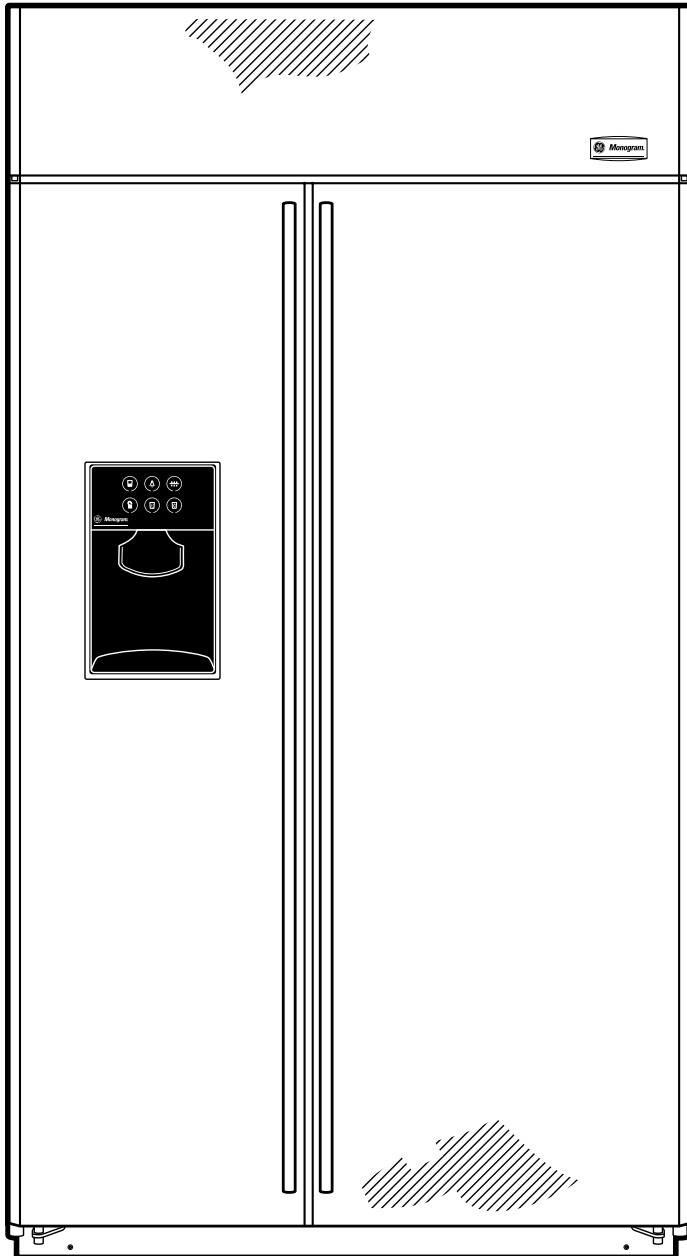

Monogram®

ZISS420DRSS – GE Monogram 42" Built-In Stainless Steel Side-by-Side Refrigerator with Dispenser and Water Filter

Features and Benefits

- 26.0 cu. ft. total capacity
- Overhead evaporator
- Integrated Ice™ System – The ice bucket is integrated into the icemaker, not the freezer door, freeing up valuable storage space
- Upfront electronic controls with digital readout
- Multi-shelf halogen light tower (Both fresh food and freezer section)
- Multi-shelf air management tower
- Climate control drawer with Express Chill, Express Thaw and Select Temp
- Sealed adjustable humidity produce pan with easy access lid and full extension slides
- Disappearing electronic glass touch dispenser controls with proximity sensor
- Model ZISS420DRSS – Stainless steel wrap