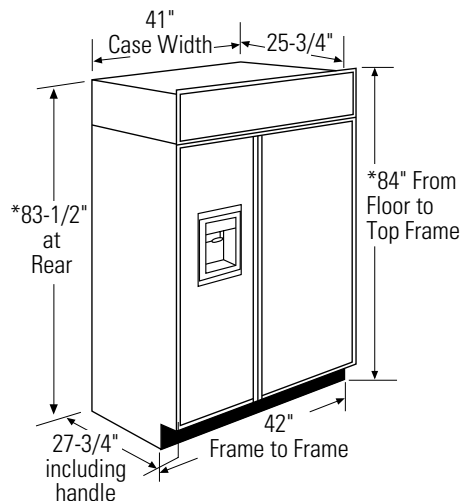

Specification Revised 3/08

110187

* Shipping height. The refrigerator can be adjusted to fit into a cutout that is 83-1/2" min. to 84-1/2" max. height. Note that the top case trim at the front is 1/2" higher and will overlap upper cabinetry or soffit. Use leveling legs and wheels for a maximum 1" height adjustment.