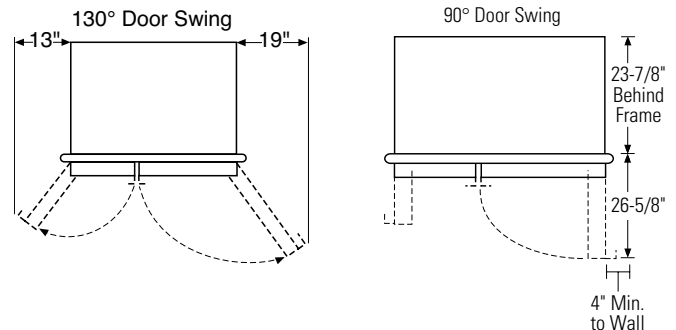

Specification Revised 3/08

110187

* Shipping height. The refrigerator can be adjusted to fit into a cutout that is 83-1/2" min. to 84-1/2" max. height. Note that the top case trim at the front is 1/2" higher and will overlap upper cabinetry or soffit. Use leveling legs and wheels for a maximum 1" height adjustment.

Product Clearances

These refrigerators are equipped with a 2 position door stop. The factory set 130° door swing can be adjusted to 90° if clearance to adjacent cabinets or walls is restricted.

Allow minimum clearances for freezer door and fresh food door for a full 130° door swing and to allow for pan removal.