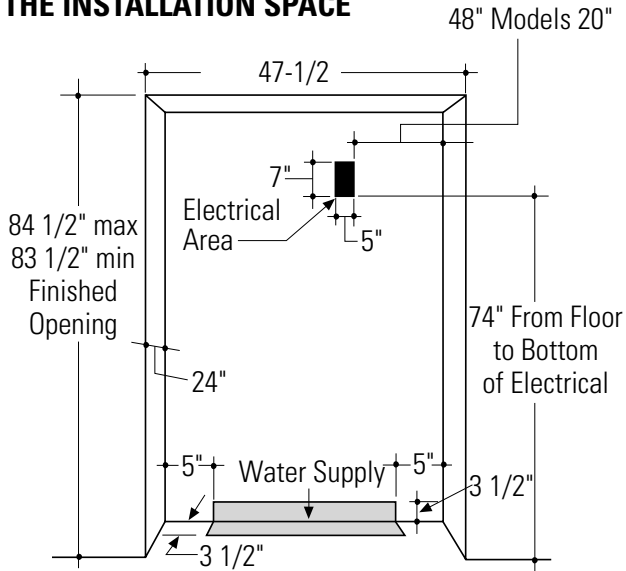

## THE INSTALLATION SPACE

\* Shipping height. The refrigerator can be adjusted to fit into a cutout that is 83-1/2" min. to 84-1/2" max. height. Note that the top case trim at the front is 1/2" higher and will overlap upper cabinetry or soffit. Use leveling legs and wheels for height adjustment.

### The cutout depth must be 24".

Designed for industry standard flush installation. The refrigerator will project forward, slightly beyond adjacent cabinetry, depending on your installation.