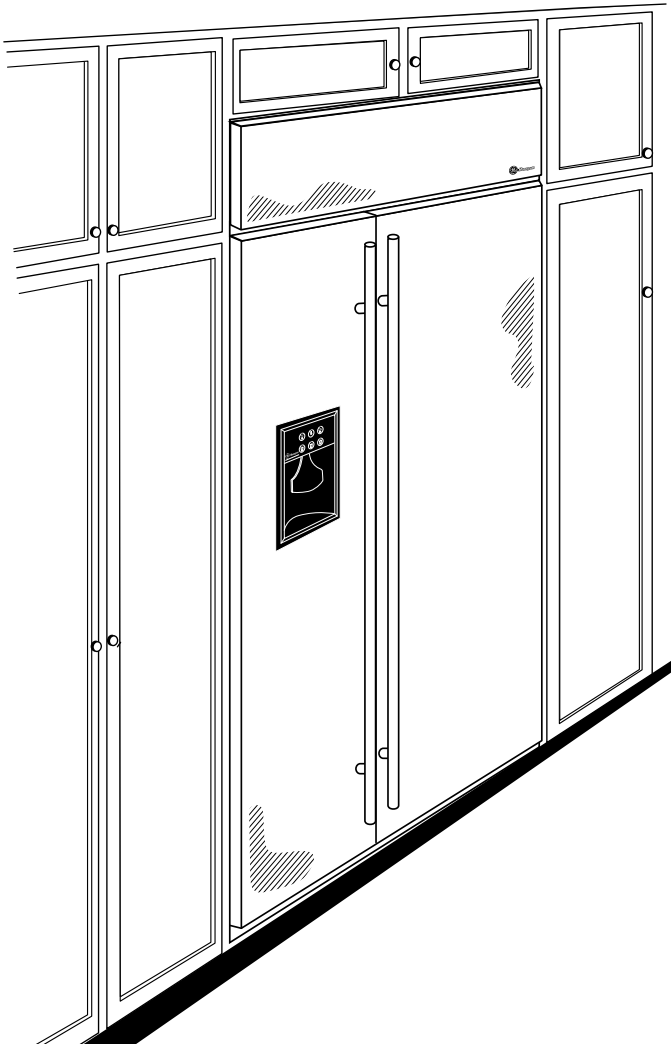

### Product Clearances

These refrigerators are equipped with a 2 position door stop. The factory set 130° door swing can be adjusted to 90° if clearance to adjacent cabinets or walls is restricted.

Allow minimum clearances for freezer door and fresh food door for a full 130° door swing and to allow for pan removal.

4" minimum clearance is required when door swing is adjusted to 90°. If the 90° door stop position is used, pan access is maintained, but pan removal is restricted.

For answers to your Monogram®, GE Profile™ or GE appliance questions, visit our website at [GEAppliances.com](http://GEAppliances.com) or call GE Answer Center® service, 800.626.2000.

### Features and Benefits

- 30.7 cu ft Capacity (Fresh Food 17.8 cu ft / Freezer 12.9 cu ft)
- Wrapped Stainless Steel Doors and Grille (Trimless)
- Energy Star® Qualified
- Tubular Stainless Steel Handles
- Exterior Proximity Sensor Dispenser with Cubes, Crushed Ice and Chilled Water
- GE SmartWater™ Filtration System
- Climate Control Drawer with Express Chill, Express Thaw and Select Temp
- Sealed Adjustable Humidity Produce Pan with Easy Access Lid and Full Extension Slides
- Sealed High Humidity Produce Pan with Full Extension Slides
- Adjustable Sealed Deli Pan with Full Extension Slides
- 3 Adjustable, 1 Fixed Spill-Proof Glass Fresh Food Shelves
- Gallon Door Storage
- 4 Adjustable Door Bins
- 2 Sealed Dairy Compartments
- Wine Caddy
- Glass-Covered Butter Dish
- Freezer Multi-Shelf Halogen Light Tower
- 4 Adjustable Wire Freezer Shelves
- 2 Utility Baskets with Full Extension Slides
- 3 Adjustable Freezer Door Bins
- Slide-Out Can Rack
- Automatic Icemaker
- Removable Ice Storage Bin
- Model ZISS480DMSS—Stainless steel wrap