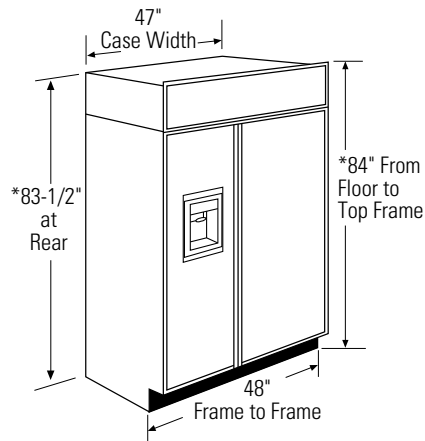

## THE INSTALLATION SPACE

\* Shipping height. The refrigerator can be adjusted to fit into a cutout that is 83-1/2" min. to 84-1/2" max. height. Note that the top case trim at the front is 1/2" higher and will overlap upper cabinetry or soffit. Use leveling legs and wheels for height adjustment.