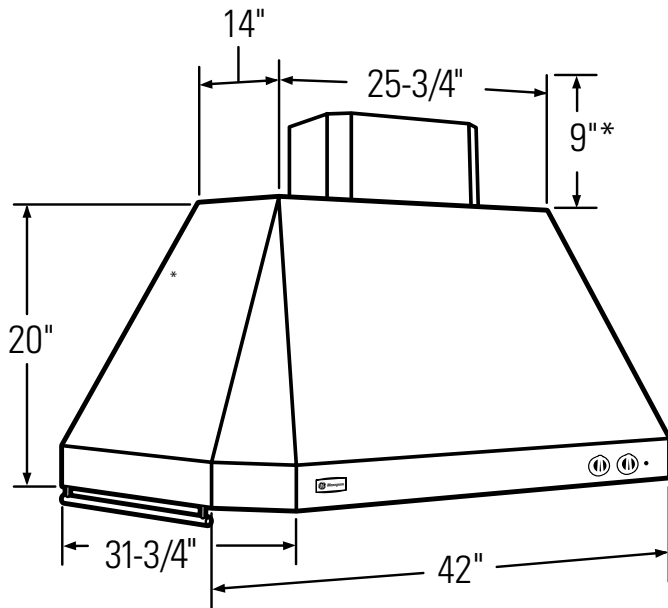

Monogram®

ZV42ISHSS – GE Monogram 42" Professional Taper-Sided Island Hood

Dimensions and Specifications (in inches)

*9" for ceiling heights of 7' 11" to 8' 5" using the supplied support frame and duct cover.

This vent hood is designed to be used in ceiling mounted installations.

Duct Cover Accessories

ZX42DC10—For ceiling heights of 8' 6" to 10' 4". Includes telescoping support frame and decorative cover.

Order accessory at the same time as the vent hood and have on site before installation begins.