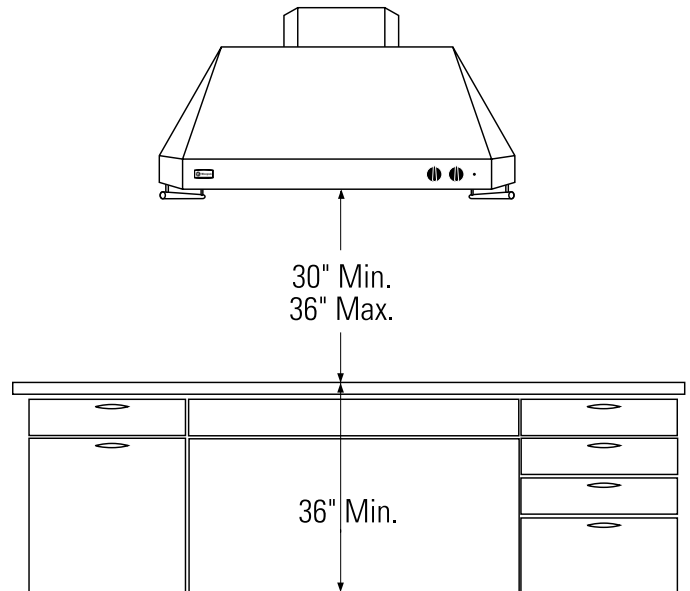

Monogram®

ZV42ISHSS – GE Monogram 42" Professional Taper-Sided Island Hood

Dimensions and Specifications (in inches)

*9" for ceiling heights of 7' 11" to 8' 5" using the supplied support frame and duct cover.

This vent hood is designed to be used in ceiling mounted installations.

Duct Cover Accessories

ZX42DC10—For ceiling heights of 8' 6" to 10' 4". Includes telescoping support frame and decorative cover.

Order accessory at the same time as the vent hood and have on site before installation begins.