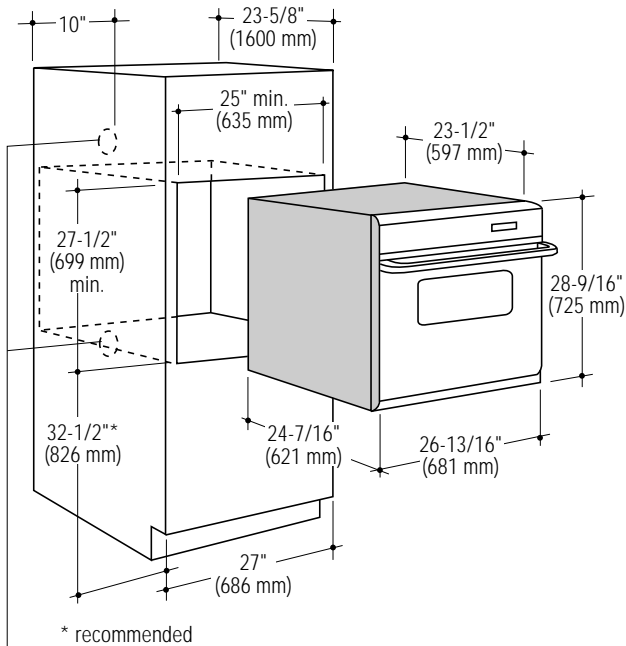

Monogram™

ZEK737BWBB—Single Convection Oven

Dimensions and Specifications (in inches)

Locate electrical outlet within 10" of left side of opening 34" above cutout floor or 5" below cutout floor.

Cutout Dimensions:

H 27-1/2" min. (699 mm)

W 25" min. (635 mm)

D 23-5/8" (600 mm)

cabinet depth required from front frame to inside rear cabinet wall.

Monogram built-in double ovens require a separate, properly grounded 3-wire 120/208 or 120/240 volt, 60 Hz power supply, protected by a time delay fuse or circuit breaker. Ovens are supplied with a flexible power cable, which must be attached to a junction box. The cable length for convection type ovens is 54".

Double ovens are rated 6.8 KW at 240 volt, and 5.1 KW at 208 volt.

Single ovens are rated 3.4 KW at 240 volt, and 2.6 KW at 208 volt.

Installation Information:

Before installing, consult installation instructions, Pub. No. 49-8804, packed with the product for current dimensional data and for alternate installation options.