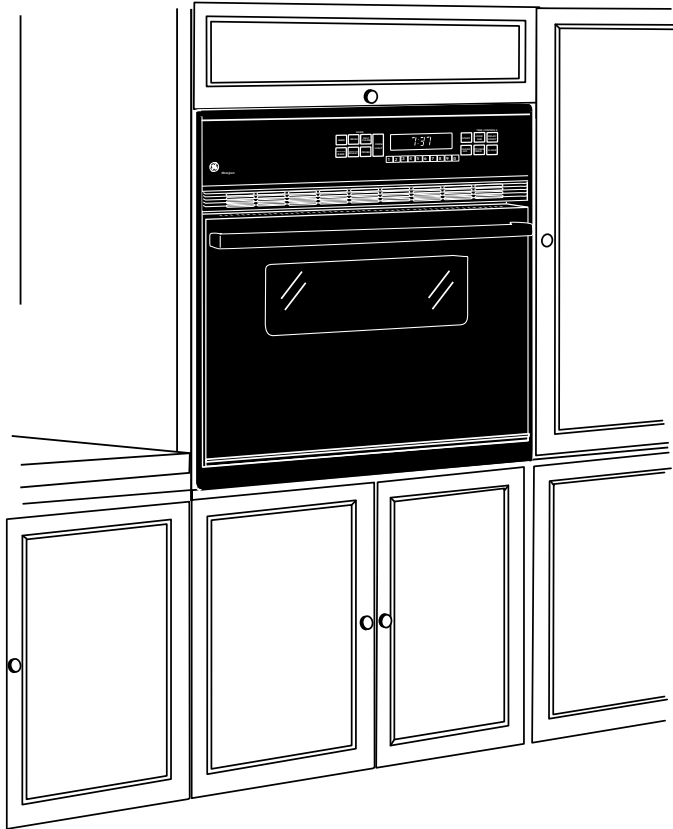

H 27-1/2" min. (699 mm)

W 25" min. (635 mm)

D 23-5/8" (600 mm)

cabinet depth required from front frame to inside rear cabinet wall.

Monogram built-in double ovens require a separate, properly grounded 3-wire 120/208 or 120/240 volt, 60 Hz power supply, protected by a time delay fuse or circuit breaker. Ovens are supplied with a flexible power cable, which must be attached to a junction box. The cable length for convection type ovens is 54".

Double ovens are rated 6.8 KW at 240 volt, and 5.1 KW at 208 volt.

Single ovens are rated 3.4 KW at 240 volt, and 2.6 KW at 208 volt.

Installation Information:

Before installing, consult installation instructions, Pub. No. 49-8804, packed with the product for current dimensional data and for alternate installation options.

Revised 7/97

Monogram™

ZEK737BWBB—Single Convection Oven

Features and Benefits

- Black on black Model
- Convection Self-Cleaning Oven
- Independent Cook/Clean Electronic Controls with Convection Conversion
- Electronic Clock and Minute Timer
- Convection Bake and Convection Roast
- Delay Bake Option with Warm Mode
- Automatic Meat Thermometer
- Porcelain-Enameled Broiler Pan With Chrome-Plated Grid
- Roasting Rack
- Interior Oven Light
- 3 Removable Racks and 4 Rack Positions
- Frameless Glass Oven Door with Window
- 27" Oven Cabinet Width Required
- Flush Appearance Installation
- Model ZEK737WWWW—White on white
- Model ZEK737BWBB—Black on black