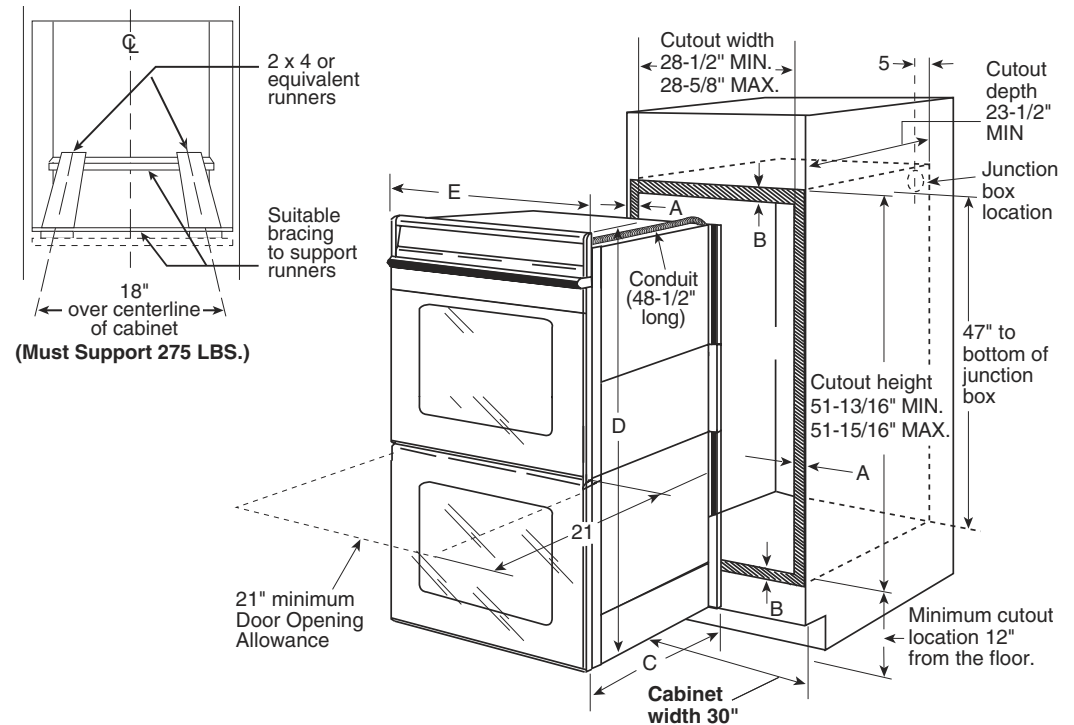

JT952SK

GE Profile™ 30" Built-In Double Oven

Dimensions and Installation Information

KW Rating	
240V	7.2
208V	5.4
Breaker Size	
240V	40 Amps
208V	30 Amps

Cabinet	30"
A - Overlap of Oven Over Side Edges of Cutout	11/16"-3/4"
B - Overlap of Oven at Bottom of Cutout	1"
Oven	
C - Overall Depth	23-1/2"
D - Overall Height	52-7/8"
E - Overall Width	29-3/4"

MOST 30" WALL CABINETS CAN BE USED WITH THIS UNIT.
THE OPENING BETWEEN THE INSIDE WALLS MUST BE AT LEAST 28-1/2" WIDE.

Dimension and installation information are shown in inches.

Specification Created 1/05