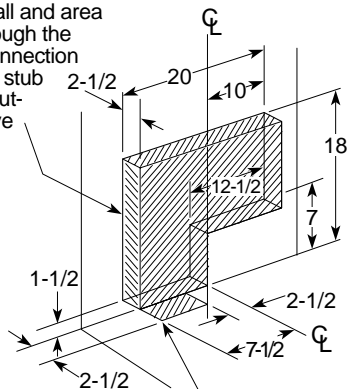

Profile™

JGSP44CEYCC—GE Profile™ 30" Slide-In Gas Range

Dimensions (in inches) and Installation Information

Recommended area for 120V outlet on rear wall and area for through the wall connection of pipe stub and shut-off valve

Recommended area for through the floor connection of pipe stub and shut-off valve

Specification Created 11/01

Counter Cutout Dimensions (in inches)

For answers to your Monogram®, GE Profile™ or GE appliance questions, visit our website at GEAppliances.com or call GE Answer Center® service, 800.626.2000.