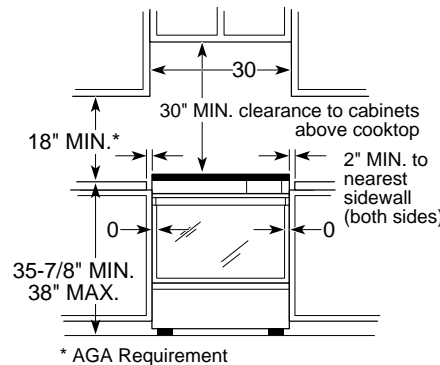

Profile™

JGSP44CEYCC—GE Profile™ 30" Slide-In Gas Range

Dimensions (in inches) and Installation Information

Recommended area for 120V outlet on rear wall and area for through the wall connection of pipe stub and shut-off valve

Recommended area for through the floor connection of pipe stub and shut-off valve

Specification Created 11/01

Counter Cutout Dimensions (in inches)

For answers to your Monogram®, GE Profile™ or GE appliance questions, visit our website at GEAppliances.com or call GE Answer Center® service, 800.626.2000.