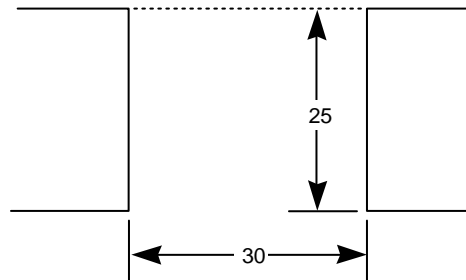

Counter Cutout Dimensions (in inches)

For answers to your Monogram®, GE Profile™ or GE appliance questions, visit our website at GEAppliances.com or call GE Answer Center® service, 800.626.2000.

All GE ranges are equipped with an Anti-Tip device. The installation of this device is an important, required step in the installation of the range.

Note: Model JGSP44CEY is shipped with special "vented" rear filler strip. **This filler strip or an optional backguard kit is required when installing this range.**

Optional Kits for Slide-In Gas Ranges

(Available at additional cost)

JXS28—Rear Filler Strip Kit (Brushed-Chrome)

Lower/Side Trim Kits

JXS52BB—Lower Trim Kit (Black)

JXS53WW—Lower Trim Kit (White)

JXS54AA—Lower Trim Kit (Almond)

Pub. No. 3-A040 Vertical Side Trim Kit

Accessory Backguards

JXS31—White Accessory Backguard

JXS32—Brushed-Chrome Accessory Backguard

JXS33—Almond Accessory Backguard

JXS34—Black Accessory Backguard

Endcap Kit

JXS40—Endcap kit to accommodate replacement where countertop may already be notched.

Optional Gas Range Wok Accessory

(Available at additional cost)

JXWK—Wok accessory sits on top of maximum burner grate to hold a **round-bottom** wok.

Note: Model JGSP44CEY is shipped with special "vented" rear filler strip. **This filler strip or the optional backguard kit JXS33 is required when installing this range.**

Electrical Rating: 120V, 60Hz, 5A

Note: Cabinets installed adjacent to slide-in ranges must have an adhesion spec of at least 194°.

Installation Information: Before installing, consult installation instructions [Pub. No. 31-10181] packed with product for current dimensional data.