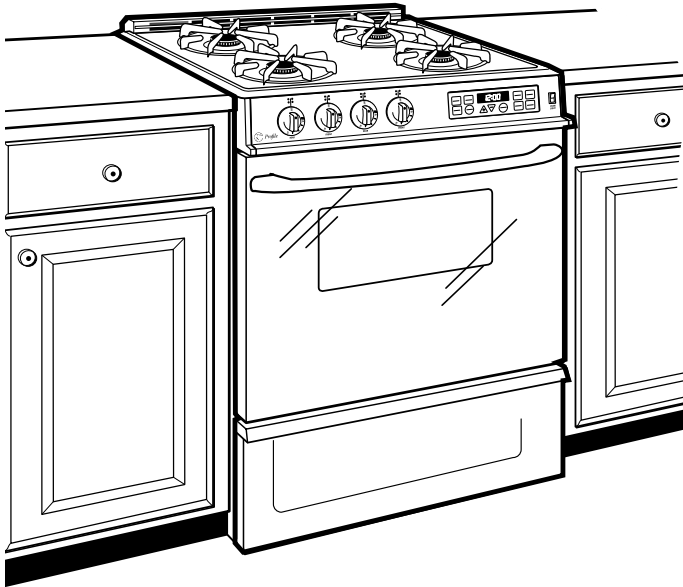

Profile™

JGSP44CEYCC—GE Profile™ 30" Slide-In Gas Range

Features and Benefits

- Glass Cooktop
- Sealed Cooktop Burner Design
- Standard Simmer Burner
- Maximum Output Burner
- Deluxe Cast Grates
- Porcelain-Enameled Drip Pans
- Electronic Pilotless Ignition System
- Self-Cleaning Oven with Delay Clean Option
- SmartSet Electronic Controls with Temperature Display, Start Pad, Delay Bake Option with Cook and Hold, Audible Preheat Signal, Control Lock Capability
- Electronic Clock and Timer
- Auto Oven Shut-Off with Override
- In-Oven Broiling
- Porcelain-Enameled Broiler Pan
- Two Oven Racks
- Frameless Glass Oven Door With Window
- Removable Large Storage Drawer
- Soft Sure Grip Handle
- Model JGSP44WEYWW—White on White
- Model JGSP44BEYBB—Black on Black
- Model JGSP44AEYAA—Almond on Almond
- Model JGSP44CEYCC—Bisque on bisque