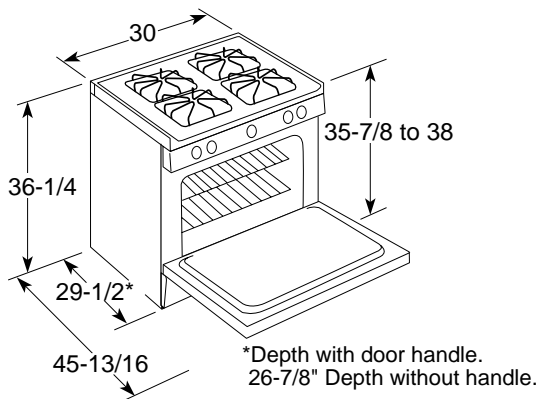

Profile™

JGSP44CEYCC—GE Profile™ 30" Slide-In Gas Range

Dimensions (in inches) and Installation Information

Recommended area for 120V outlet on rear wall and area for through the wall connection of pipe stub and shut-off valve

Recommended area for through the floor connection of pipe stub and shut-off valve

Specification Created 11/01

Counter Cutout Dimensions (in inches)

For answers to your Monogram®, GE Profile™ or GE appliance questions, visit our website at GEAppliances.com or call GE Answer Center® service, 800.626.2000.