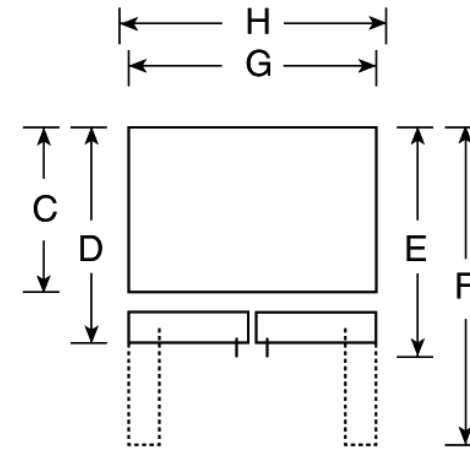

CFCP1NIX

GE Café™ 20.9 Cu. Ft. Counter-Depth French Door Refrigerator

Dimensions and Installation Information (in inches)

Overall Dimensions	Height to top of hinge (in.) A	69-5/8
	Height to top of case (in.) B	69
	Case depth without door (in.) C	23-7/8
	Case depth less door handle (in.) D	28-1/2
	Case depth with door handle (in.) E	31
	Depth with fresh food door open 90° (in.) F	43-1/2
	Width (in.) G	35-7/8
Air Clearances	Width with door open 90° inc. door handle (in.) H	44
	Each side (in.)	1/8
	Top (in.)	1
	Back (in.)	1/2

Dimensions (in inches)

Front View

Top View

For answers to your Monogram®, GE Profile™ or GE® appliance questions, visit our website at ge.com or call GE Answer Center® service, 800.626.2000.

imagination at work