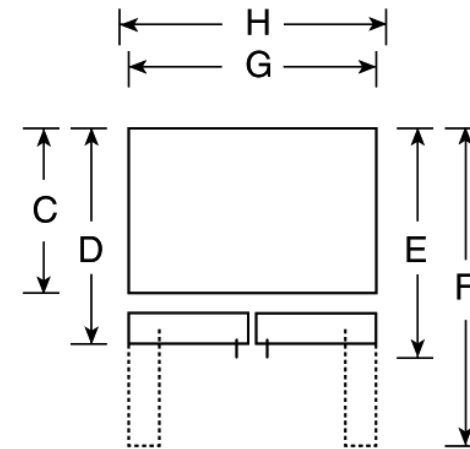

CFCP1NIY

GE Café™ 20.9 Cu. Ft. Counter-Depth French Door Refrigerator

Dimensions and Installation Information (in inches)

Overall Dimensions	Height to top of hinge (in.) A	69-5/8
	Height to top of case (in.) B	69
	Case depth without door (in.) C	23-7/8
	Case depth less door handle (in.) D	28-1/2
	Case depth with door handle (in.) E	31
	Depth with fresh food door open 90° (in.) F	43-1/2
	Width (in.) G	35-7/8
Air Clearances	Width with door open 90° inc. door handle (in.) H	44
	Each side (in.)	1/8
	Top (in.)	1
	Back (in.)	1/2

Dimensions (in inches)

Front View

Top View

For answers to your Monogram,® GE Profile™ or GE® appliance questions, visit our website at ge.com or call GE Answer Center® service, 800.626.2000.

imagination at work