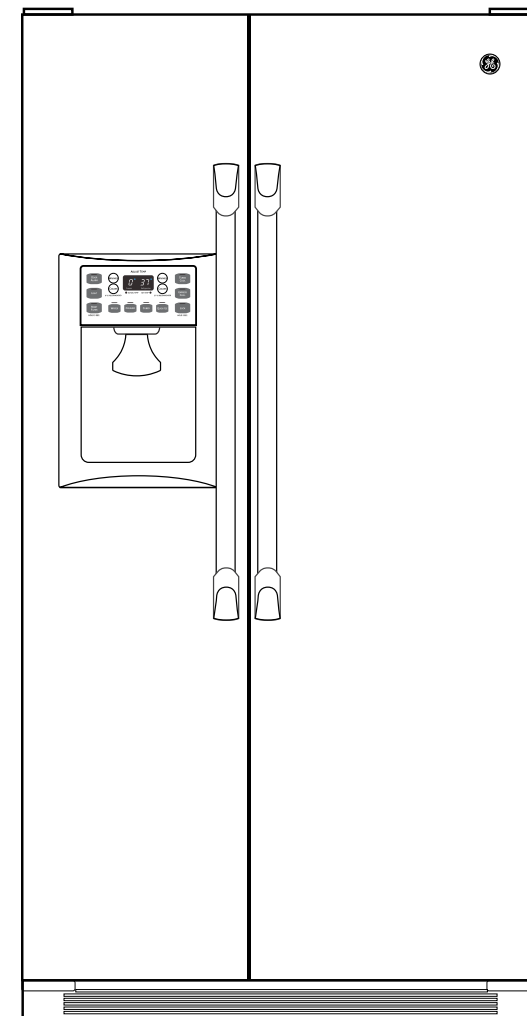

- Counter-Depth Design - Offers a built-in look without the built-in expense
- Stainless Steel - Provides stainless steel doors and side panels for a truly dramatic look
- ClimateKeeper2™ System - Keeps food garden fresh longer, while protecting ice from odor transfer, with its unique dual-evaporator system
- External Controls with Actual Temperature Display and UltraFlow100 - Eliminates the guesswork in setting refrigerator temperatures; dispenses 100 ounces of filtered water per minute
- ExpressChill™ with 1 Setting - Chills beverages quickly with easy one-button selection of 45 minutes
- Slide 'n Store™ Freezer Basket - Offers easy access and flexible storage
- Quick Ice™ Option - Makes ice up to 50% faster than normal settings- ideal for entertaining
- TurboCool™ Setting - Cools the refrigerator quickly after frequent door openings
- Integrated Ice™ System - Frees up valuable freezer space; It tilts down, providing easy access to bulk ice
- Tilt-Out Freezer Door Bins - Move forward for convenient access
- Integrated Shelf Support System - Provides strong, yet flexible support
- Adjustable ClearLook™ Door Bins - Hold gallon-size containers with style and ease
- In-the-Door Beverage Rack - Conveniently located inside the refrigerator door to increase flexibility and to free up valuable shelf space
- Adjustable Slide-Out, Spillproof Glass Shelves - Raised edges help contain spills and slide-out shelves make clean up quick and easy
- Model CSCP5UGXSS - Stainless steel

imagination at work