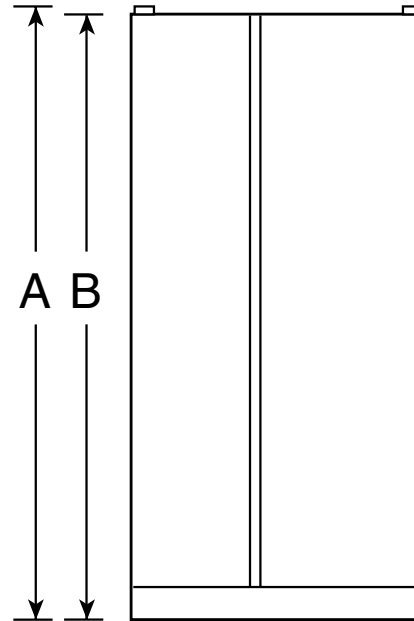

### Dimensions and Installation Information (in inches)

Overall Dimensions	Height to top of hinge (in.) <b>A</b>	<b>72</b>
	Height to top of case (in.) <b>B</b>	<b>71-5/8</b>
	Case depth without door (in.) <b>C†</b>	<b>23-7/8</b>
	Case depth less door handle (in.) <b>D†</b>	<b>27-1/8</b>
	Case depth with door handle (in.) <b>E†</b>	<b>29-3/4</b>
	Depth with fresh food door open 90° (in.) <b>F†</b>	<b>46</b>
	Width (in.) <b>G</b>	<b>35-3/4</b>
	Width with door open 90° inc. door handle (in.) <b>H</b>	<b>41-5/8</b>
Air Clearances	Each side (in.)	<b>1/8</b>
	Top (in.)	<b>1</b>
	Back (in.)	<b>1/2</b>