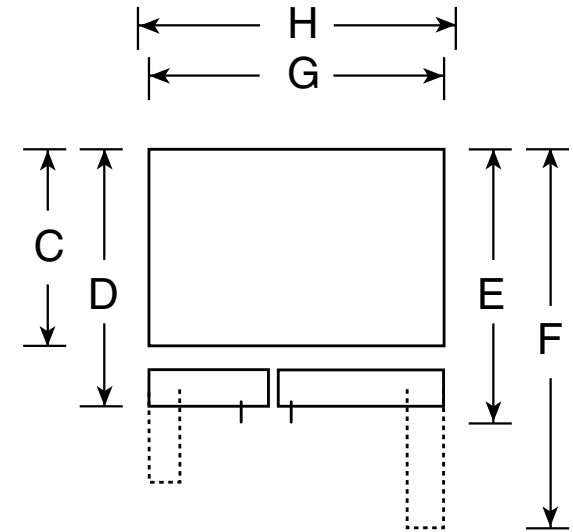

### Dimensions and Installation Information (in inches)

Overall Dimensions	Height to top of hinge (in.) <b>A</b>	<b>72</b>
	Height to top of case (in.) <b>B</b>	<b>71-5/8</b>
	Case depth without door (in.) <b>C†</b>	<b>23-7/8</b>
	Case depth less door handle (in.) <b>D†</b>	<b>27-1/8</b>
	Case depth with door handle (in.) <b>E†</b>	<b>29-3/4</b>
	Depth with fresh food door open 90° (in.) <b>F†</b>	<b>46</b>
	Width (in.) <b>G</b>	<b>35-3/4</b>
	Width with door open 90° inc. door handle (in.) <b>H</b>	<b>41-5/8</b>
Air Clearances	Each side (in.)	<b>1/8</b>
	Top (in.)	<b>1</b>
	Back (in.)	<b>1/2</b>

Top View

†Water hook-up fits in back air clearance when calculating installation depth.

If installed against a wall, allow clearance of 14-3/16" on freezer side to remove bin.

Clearance required to remove fresh food full-size pan without disassembling is 18-15/16".