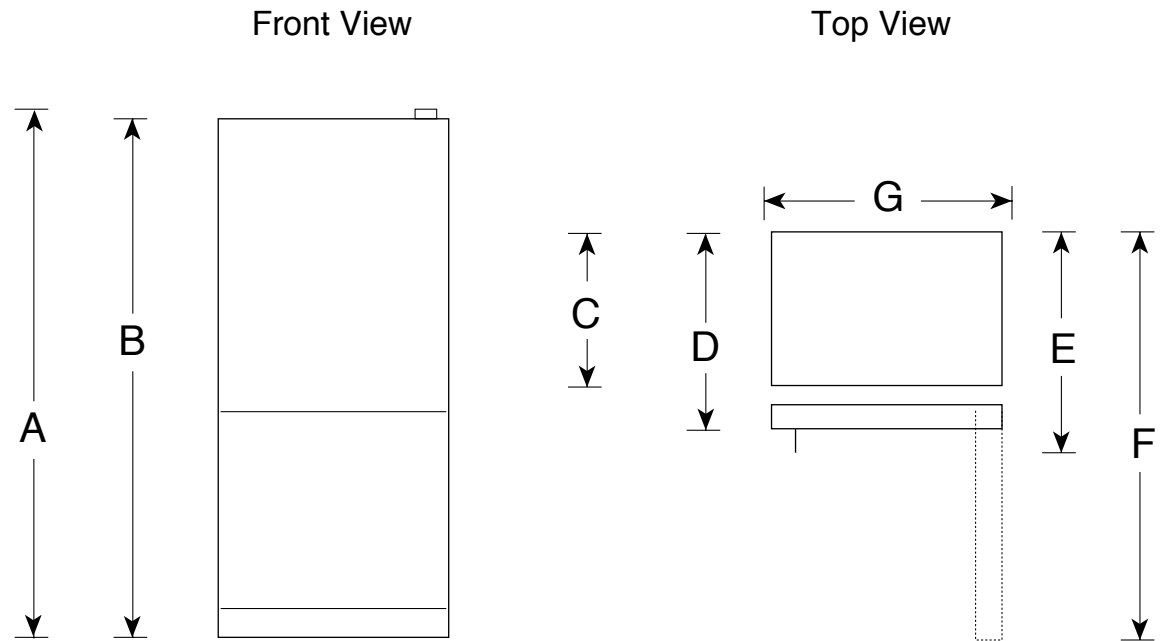

GBC12IAX

GE® 11.6 Cu. Ft. Bottom-Freezer Refrigerator

Dimensions and Installation Information (in inches)

Overall Dimensions	Height to top of hinge (in.) A	70-7/8
	Height to top of case (in.) B	70-7/8
	Case depth without door (in.) C	22
	Case depth less door handle (in.) D	25-1/4
	Case depth with door handle (in.) E	26-1/2
	Depth with fresh food door open 90° (in.) F	
	Width (in.) G	23-1/2
Air Clearances	Each side (in.)	2
	Top (in.)	2
	Back (in.)	2
	Width with door open 90° inc. door handle (in.) H	46-1/2