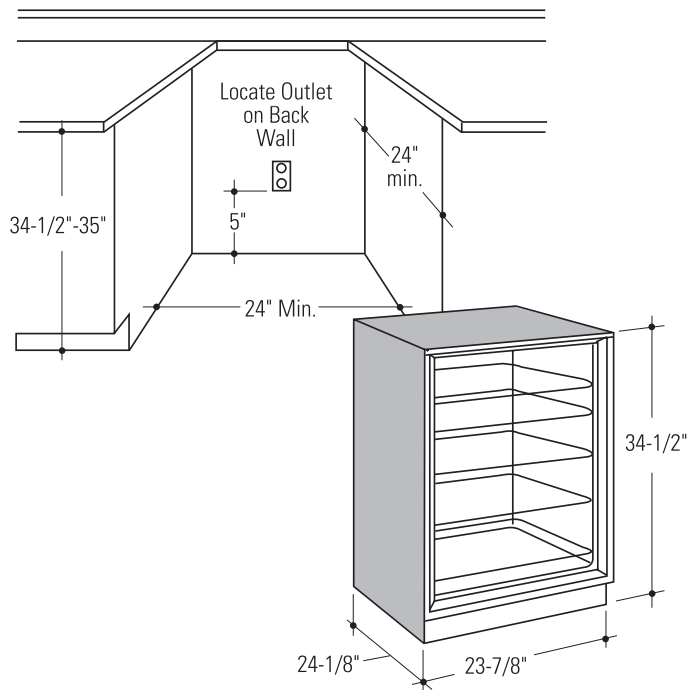

## ZDW24ABB - GE Monogram Wine Chiller with 7 Slide-Out Shelves and Temperature-Control

### Dimensions and Specifications (in inches)

#### Dimensions:

H 34-1/2"

W 23-7/8"

D 24-1/8" (excluding handle)

26-1/8" (including handle)

#### Cutout Dimensions:

H 34-1/2" - 35" (876 - 889 mm)

W 24" min. (610 mm)

D 24" min. (610 mm)

For answers to your Monogram®  
GE Profile Performance Series™  
GE Profile™ or GE appliance questions, call  
GE Answer Center® service, 800.626.2000.