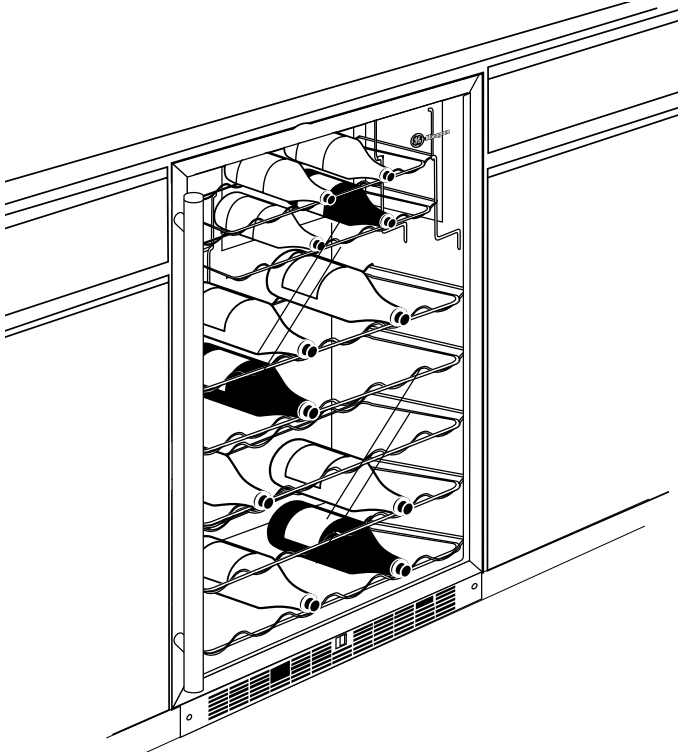

#### Dimensions:

H 34-1/2"

W 23-7/8"

D 24-1/8" (excluding handle)

26-1/8" (including handle)

#### Cutout Dimensions:

H 34-1/2" - 35" (876 - 889 mm)

W 24" min. (610 mm)

D 24" min. (610 mm)

For answers to your Monogram®  
GE Profile Performance Series™  
GE Profile™ or GE appliance questions, call  
GE Answer Center® service, 800.626.2000.

### Features and Benefits

- *Total Capacity - 50 Wine Bottles*
- *7 Full-Width Slide Out Racks*
- *Adjustable Temperature Control (Low 40s to Mid 60s F.)*
- *Interior Light with Automatic or Manual Setting*
- *See-Thru Glass Door with Stainless Trim*
- *Tubular Stainless Steel Handle*
- *Built-In or Free-Standing Installation Options*
- *Reversible Door Swing*
- *Model ZDW24AWW - White Case*
- *Model ZDW24ABB - Black Case*