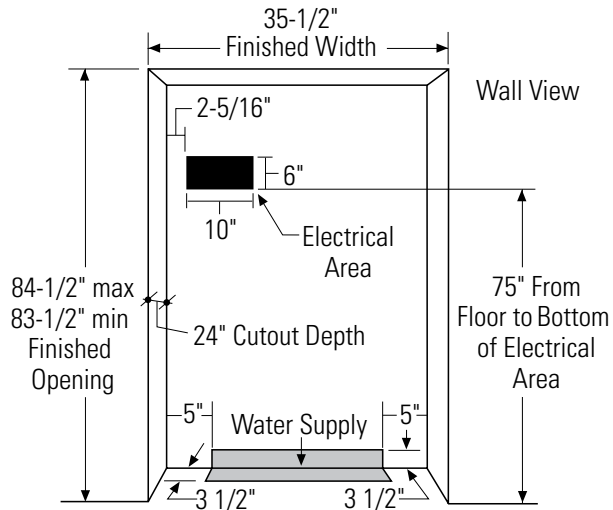

### Dimensions and Installation Information (in Inches)

#### The Installation Space

The finished cutout width must be 35-1/2"

#### Product Dimensions