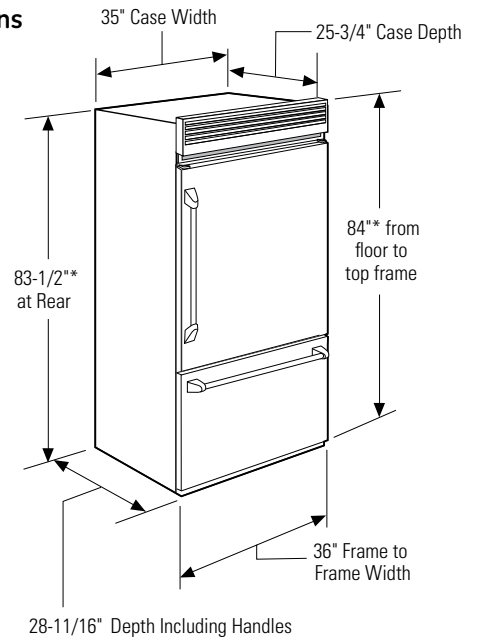

Product Dimensions

*Shipping Height:

The refrigerator can be adjusted to fit into a cutout that is 83-1/2" min. to 84-1/2" max. height. The top case trim at the front is 1/2" higher and will overlap upper cabinetry or soffit. Use leveling legs and wheels for a maximum 1" height adjustment.