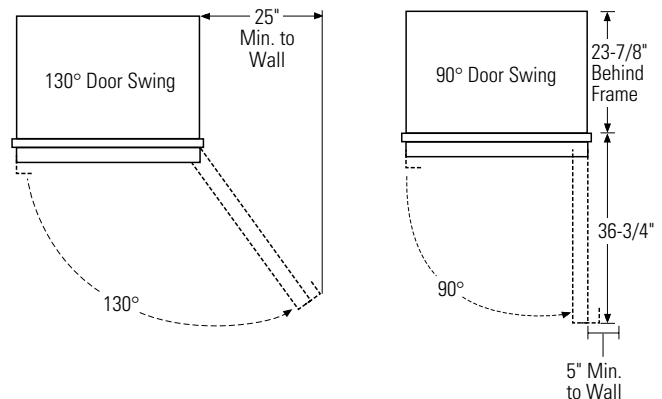

Door Swing Clearances

The installation must allow for clearances to adjacent walls or cabinets. These refrigerators are equipped with a 2-position door stop. The factory-set 130° door swing can be adjusted to 90° if clearance to adjacent cabinets or walls is restricted.