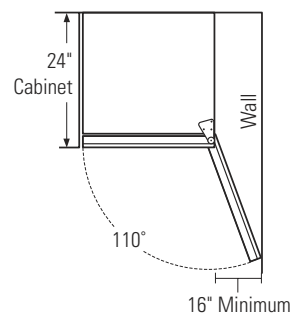

Product Clearances

Models with a Custom Door Panel