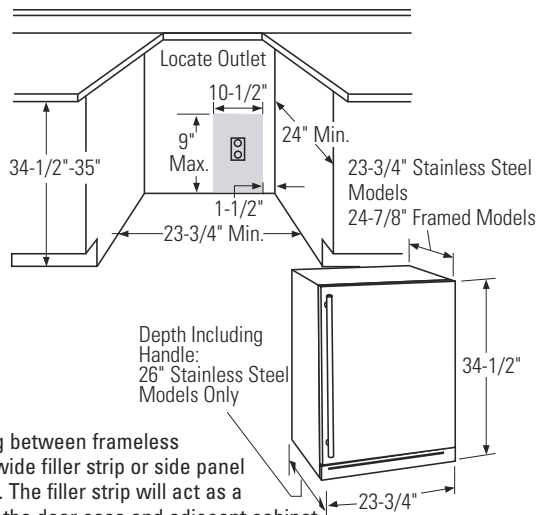

Installation Space

Note: If installing between frameless cabinets, a 1/2" wide filler strip or side panel may be required. The filler strip will act as a spacer between the door case and adjacent cabinet and will prevent interference with cabinet door swing. The width of the opening must include filler panels.

The cutout depth must be 24"

The cutout dimensions shown allow for a full door swing and access to the pull-out racks when installed as a built-in.

- The Fresh-Food Refrigerator can be free-standing.
- The stainless steel model ZIFS240PSS can be installed flush with standard cabinetry. ZIFI240PII with custom panel will project forward 1-3/4" of adjacent 24" deep base cabinets.
- **Note:** Door swing is not reversible.