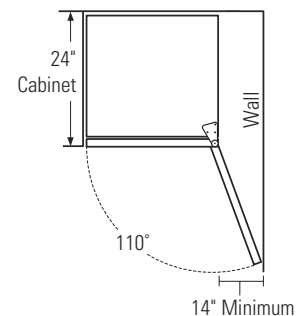

The cutout depth must be 24"

The cutout dimensions shown allow for a full door swing and access to the pull-out racks when installed as a built-in.

- The Fresh-Food Refrigerator can be free-standing.
- The stainless steel model ZIFS240PSS can be installed flush with standard cabinetry. ZIFI240PII with custom panel will project forward 1-3/4" of adjacent 24" deep base cabinets.
- **Note:** Door swing is not reversible.

Product Clearances

Models with a Custom Door Panel

Stainless Steel Models

All models are factory set for a 110° door swing.

For a minimum 90° door swing:

- Allow 4" min. clearance to wall on the hinge side for Stainless Steel models.
- Allow 4-1/2" min. clearance to wall on the hinge side for models with a custom panel and custom handle.