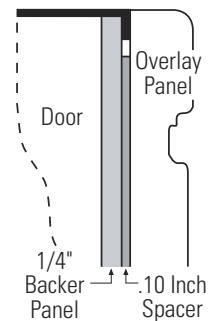

Specification Revised 7/05

120032

3/4" Overlay Panel Dimensions

Model ZIF240PII requires customer-provided overlay door panel.

- The overlay panel must be secured to a 1/4" thick backer panel which slides into the trim. A .10" thick spacer panel must be placed between the custom and backer panel.
- A custom handle of your choice, supplied by your cabinet maker, must be installed on the overlay panel.