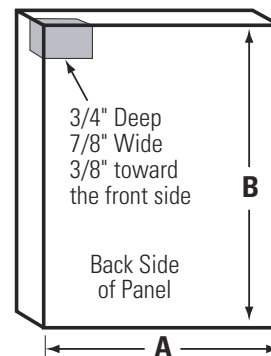

Specification Revised 7/05

120032

3/4" Overlay Panel Dimensions

Model ZIF240PII requires customer-provided overlay door panel.

- The overlay panel must be secured to a 1/4" thick backer panel which slides into the trim. A .10" thick spacer panel must be placed between the custom and backer panel.
- A custom handle of your choice, supplied by your cabinet maker, must be installed on the overlay panel.

Use a 3/4" router bit to cut a notch into the **back** side of the assembled panel to allow for hinge clearance.

3/4" Overlay Panel Dimensions (in inches)

	A (Width)	B (Height)
1/4" Backer	23-3/16"	29-9/16"
0.10" Spacer	22-1/2"	29-1/16"
3/4" Overlay	23-5/8"	30"