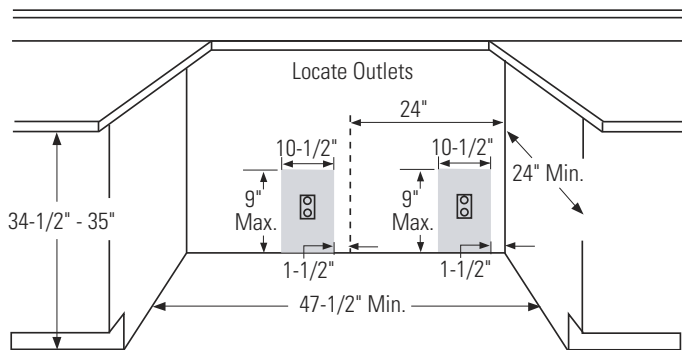

Monogram®

ZIF240PII – GE Monogram Fresh-Food Refrigerator Module (Custom panel required)

ZIFS240PSS – GE Monogram Fresh-Food Refrigerator Module (Stainless steel)

Dimensions and Specifications (in inches)

For a complete food storage center, install two Monogram refrigeration modules side-by-side.

Note: Reversible door swing on wine chillers/reserves and beverage centers only. See below for combination cutout dimensions.

Important Note: Products must operate from separate, properly grounded receptacles.

Note: Additional cutout width may be required for models with custom panels.

Grounding the Fresh-Food Refrigerator

IMPORTANT – (Please read carefully)

FOR PERSONAL SAFETY, THIS APPLIANCE MUST BE PROPERLY GROUNDED.

The power cord of this appliance is equipped with a 3-prong (grounding) plug which mates with a standard 3-prong (grounding) wall receptacle to minimize the possibility of electric shock hazard from this appliance.

Have the wall outlet and circuit checked by a qualified electrician to make sure the outlet is properly grounded.

When a standard 2-prong wall outlet is encountered, it is your personal responsibility and obligation to have it replaced with a properly grounded 3-prong wall out.

DO NOT, UNDER ANY CIRCUMSTANCES, CUT OR REMOVE THE THIRD (GROUND) PRONG FROM THE POWER CORD.

DO NOT USE AN ADAPTER PLUG TO CONNECT THE REFRIGERATOR TO A 2-PRONG OUTLET.

DO NOT USE AN EXTENSION CORD WITH THIS APPLIANCE.

Specification Revised 7/05

120032

3/4" Overlay Panel Dimensions

Model ZIF240PII requires customer-provided overlay door panel.

- The overlay panel must be secured to a 1/4" thick backer panel which slides into the trim. A .10" thick spacer panel must be placed between the custom and backer panel.
- A custom handle of your choice, supplied by your cabinet maker, must be installed on the overlay panel.