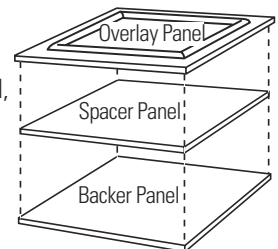

3/4" Overlay Panel Dimensions (in inches)

	A (Width)	B (Height)
1/4" Backer	23-3/16"	29-9/16"
0.10" Spacer	22-1/2"	29-1/16"
3/4" Overlay	23-5/8"	30"

NOTE: Max. assembled drawer panel weight is 25 lbs.

Assemble overlay panels with glue and screws.

- Center spacer panel on the backer panel, left to right and top to bottom. Secure the panels with glue.
- Center the spacer/backer panel on the overlay panel. Secure with glue and screws. Countersink screws into the backer panel.