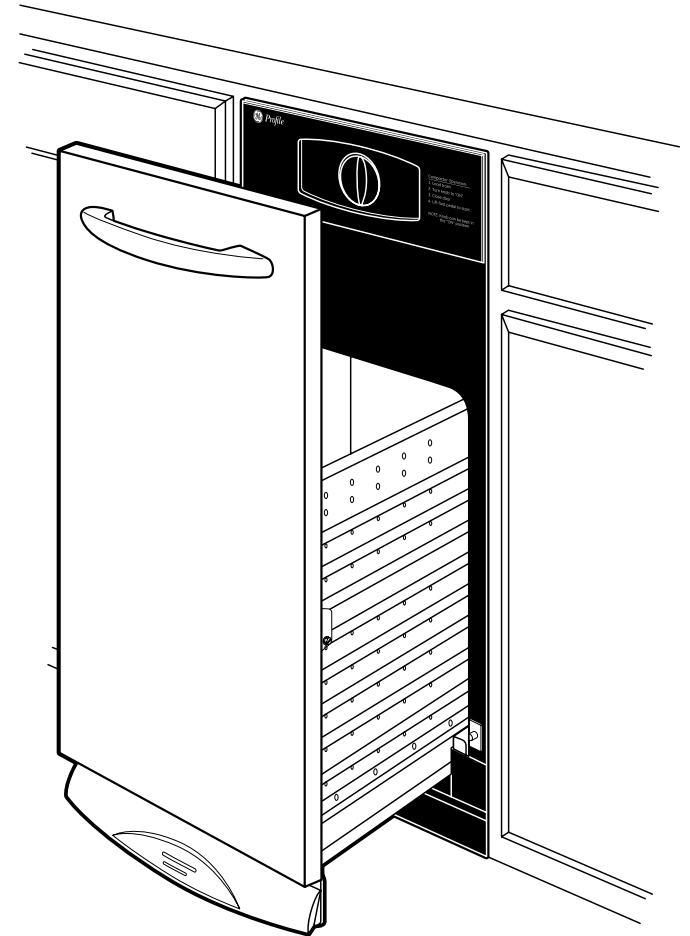

Specification Created 7/05

250300

GCG1500L

GE Profile™ 15" Built-In Compactor

Features and Benefits

- Color Wrap Door with Color-Matched Handle - The seamless door is wrapped in a continuous sheet of color for a rich, contemporary look
- Hidden Controls - The controls are hidden behind the compactor door, lending a beautiful designer appearance
- Built-In Only - The compactor is built-in to adjacent cabinetry for an upscale appearance
- 1.4 Cu. Ft. Capacity - Provides plenty of room for waste items or recyclables
- 1/3 HP Motor - Powerful motor provides maximum compacting power
- Removable Key Lock - Provides added safety by assuring the drawer remains locked during use
- Toe Pedal Opener - Hands-free toe pedal drawer makes it easy to open and load
- Automatic Anti-Jam - Operation is easy and reliable, even with a challenging load
- Rear Wheels - Allow easy movement and installation
- Removable Drawer - Makes it simple to empty and clean
- Model GCG1500LWW - White on white
- Model GCG1500LBB - Black on black