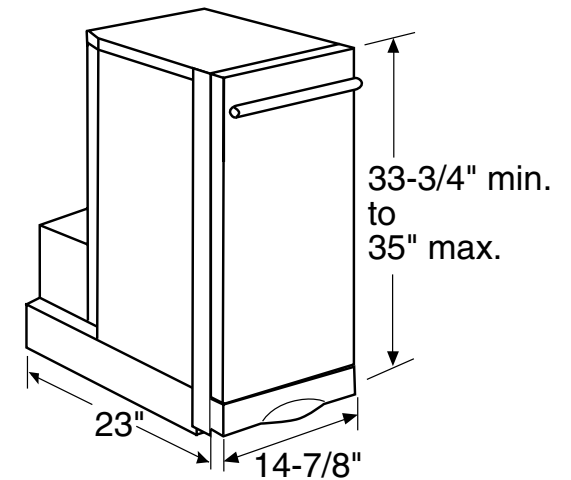

GCG1500L GE Profile™ 15" Built-In Compactor

Dimensions and Installation Information (in inches)

Locate the outlet
18" min. from the
floor, 3" min. from
either side.

Clearances: Allow 6" clearance
to a vertical wall on the right side
for bag removal. Allow 23" at the
front for a full drawer opening.