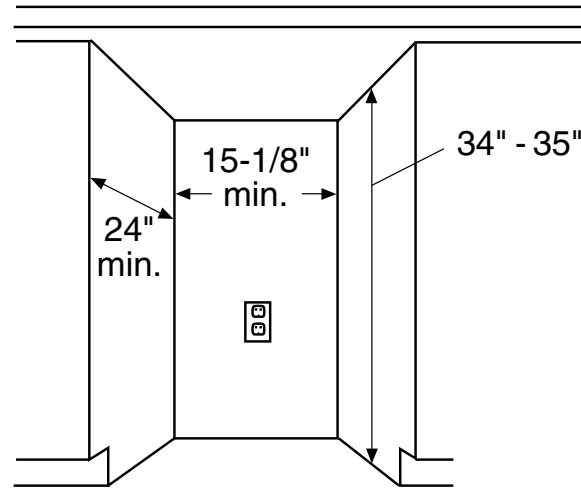

GCG1500L GE Profile™ 15" Built-In Compactor

Dimensions and Installation Information (in inches)

Locate the outlet
18" min. from the
floor, 3" min. from
either side.

Clearances: Allow 6" clearance
to a vertical wall on the right side
for bag removal. Allow 23" at the
front for a full drawer opening.

Specification Created 7/05

250300

GCG1500L

GE Profile™ 15" Built-In Compactor

Features and Benefits

- Color Wrap Door with Color-Matched Handle - The seamless door is wrapped in a continuous sheet of color for a rich, contemporary look
- Hidden Controls - The controls are hidden behind the compactor door, lending a beautiful designer appearance
- Built-In Only - The compactor is built-in to adjacent cabinetry for an upscale appearance
- 1.4 Cu. Ft. Capacity - Provides plenty of room for waste items or recyclables
- 1/3 HP Motor - Powerful motor provides maximum compacting power
- Removable Key Lock - Provides added safety by assuring the drawer remains locked during use
- Toe Pedal Opener - Hands-free toe pedal drawer makes it easy to open and load
- Automatic Anti-Jam - Operation is easy and reliable, even with a challenging load
- Rear Wheels - Allow easy movement and installation
- Removable Drawer - Makes it simple to empty and clean
- Model GCG1500LWW - White on white
- Model GCG1500LBB - Black on black