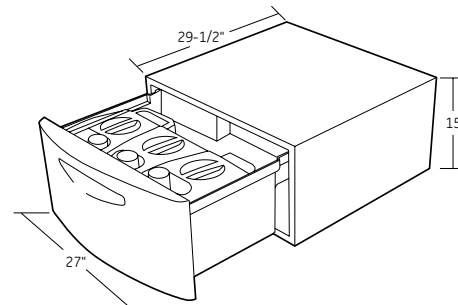

For answers to your Monogram,® GE Profile™ or GE® appliance questions, visit our website at ge.com or call GE Answer Center® service, 800.626.2000.

Stacked Dimensions (in inches)

SmartDispense™ Pedestal Dimensions (in inches)

SPBD880JMG - Champagne
SPBD880JWW - White

This optional 15" pedestal raises the door opening and height of the washer or dryer. Feet on 15" pedestal allow it to adjust to 15-3/8" height.

Storage Pedestal Dimensions (in inches)