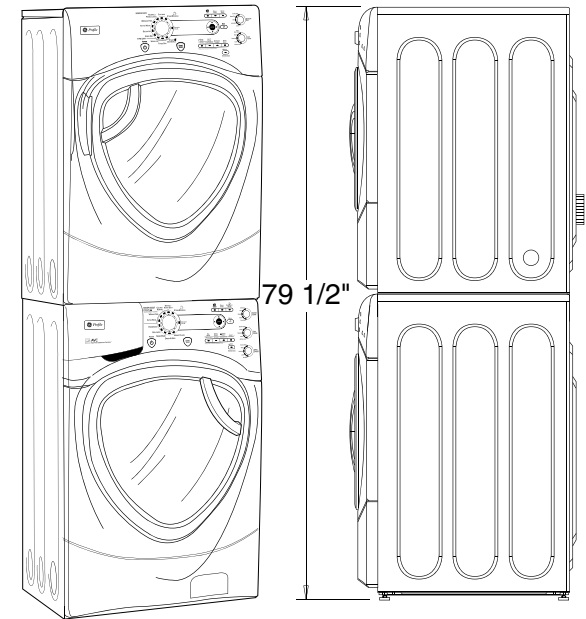

Stacked Dimensions (in inches)