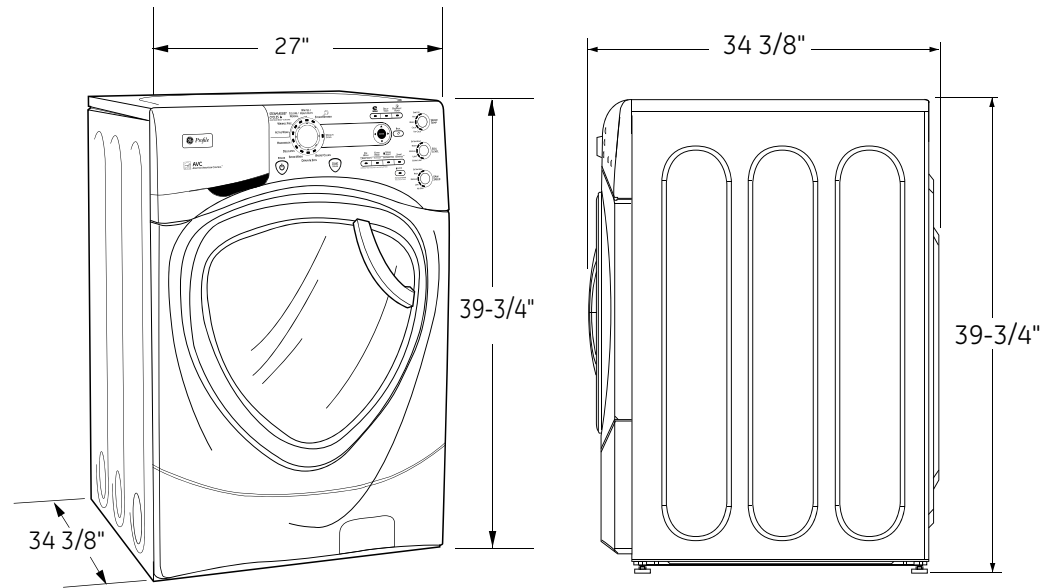

PFWS4600L/PFWS4605L

GE Profile 5.1 IEC* cu. ft. stainless steel capacity frontload washer with Steam

Dimensions and Installation Information (in inches)

Electric Rating	
120V	12.0A, 60Hz

Installation Information: For complete information, see installation instructions packed with your washer.