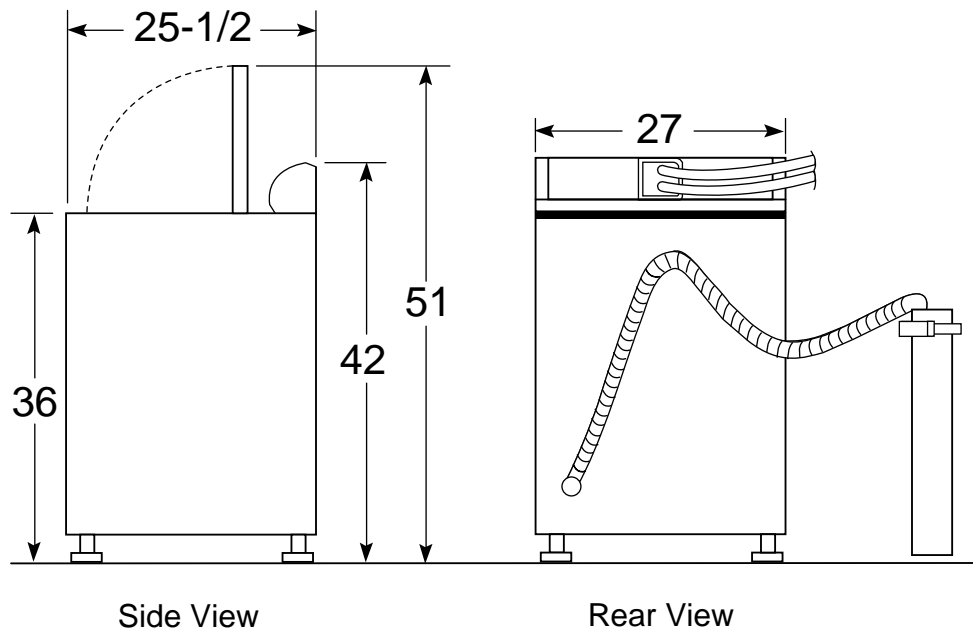

## WWSE6260BWW/CC—GE Super Plus 3.2 Cu. Ft. Capacity Washer

Dimensions (in inches)

**Circuit Requirements:** An individual, properly-grounded branch circuit, with a three-prong grounding-type receptacle, protected by a 15 or 20 amp circuit breaker or a time-delay fuse, is required.

**Electrical Rating:** 115V, 60Hz, 10A

**Washer Note:** Washer wall outlet must be located within 36" of service code entry. Wall outlet must not be located behind dryer.

Specification Created 11/01

For answers to your Monogram®, GE Profile™ or GE appliance questions, visit our website at [GEAppliances.com](http://GEAppliances.com) or call GE Answer Center® service, 800.626.2000.