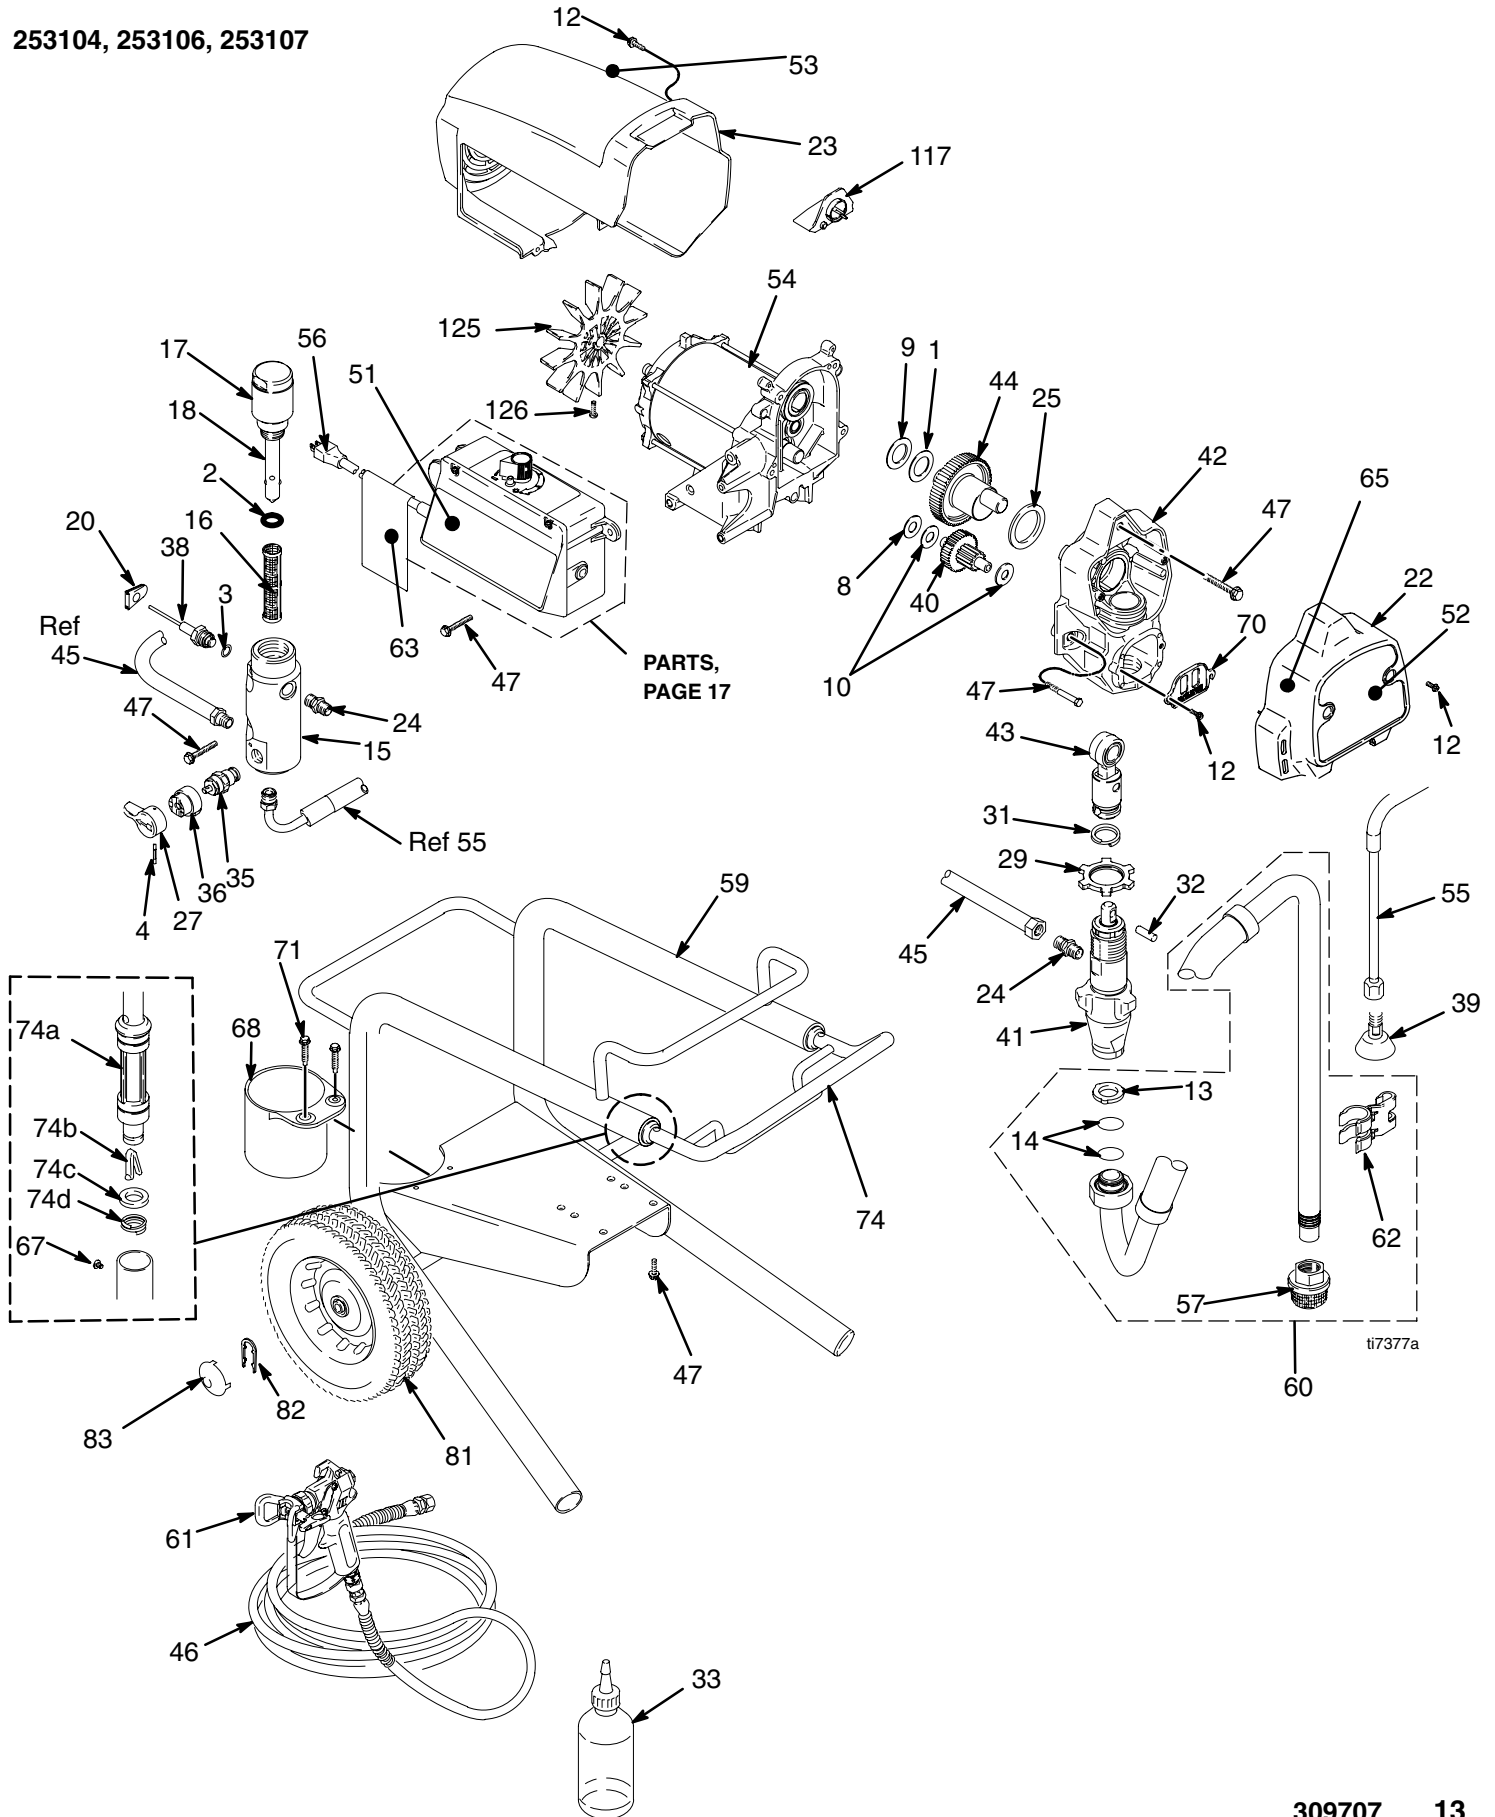

Parts Drawing - Sprayer

253104, 253106, 253107

Parts List - Sprayer

253104, 253106, 253107

Ref No.	Part No.	Description	Qty	Ref No.	Part No.	Description	Qty
1	107434	BEARING, thrust	1	52		LABEL, front, Graco	
2	117828	PACKING, o-ring	1		15G824	495	1
3	111457	PACKING, o-ring	1		15G825	595	1
4	111600	PIN, grooved	1	53		LABEL, side, Graco	
8	116073	WASHER, thrust	1		15G823	495	1
9	116074	WASHER, thrust	1		15G826	595	1
10	116079	BEARING, thrust	2	54		MOTOR, includes 125, 126	
12	117501	SCREW, mach, hex washer hd	8		287805	495	1
13	115099	WASHER, garden hose	1		287807	595	1
14	117559	O-RING	2	55	246381	HOSE, drain, ST stand	1
15	15G455	MANIFOLD, ST Pro	1			includes 39, 62	
16	246384†	FILTER, fluid, 60 mesh	1	57	246385	STRAINER, 7/8-14 unf	1
17	15G456	CAP, manifold	1	59	246250	FRAME, cart, LO	1
18	287167	INSERT, filter	1	60	246386	KIT, hose suction	1
20	15B120	GROMMET, transducer	1			includes 14, 57, 62, 13	
22	287901	COVER, front, Graco, paint	1	61	246540	GUN, RAC 5, includes manual 309639	1
		includes 12, 65			246233	GUN, RAC X, includes manual 309639	1
23	287900	SHIELD, motor, painted	1	62	276888	CLIP, drain line	1
		includes 12		63▲	15H086	LABEL, danger (model 253106)	1
24	162453	NIPPLE, (1/4 npsm x 1/4 npt)	2		15H087	LABEL, danger (models 253104, 243107)	1
25	180131	BEARING, thrust	1				
27	187625	HANDLE, valve, drain	1	65▲	195793	LABEL, warning	1
29	195150	NUT, jam, pump	1	67	109032	SCREW, pan hd	4
31	196750	SPRING	1	68	15B870	CUP, suction/drain	1
32	196762	PIN, straight	1	70	15B589	COVER, pump rod	1
33	206994	FLUID, TSL	1	71	115723	SCREW, drill	2
34▲	222385	TAG, warning (not shown)	1	74	287488	HANDLE, assembly	1
35	235014	VALVE, drain	1	74a	195501	SLEEVE, cart	2
		includes 5, 26		74b	178565	BUTTON, snap	2
36	224807	BASE, valve	1	74c	195673	WASHER	2
38	243222	TRANSDUCER, pressure control	1	74d	103117	RING, retaining	2
		includes 3		81	195766	WHEEL, semi pneumatic	2
39	241920	DEFLECTOR, threaded	1	82	15B999	CLIP, retaining	2
40	287057	GEAR, reducer	1	83	104811	CAP, hub	2
		includes 8, 10		105	287904	BOARD, control	1
41	246428	PUMP, displacement, ST	1	106	15G861▲	LABEL, smart control	1
42	287899	HOUSING, drive	1	117	15G447	PLUG, hole	1
		includes 12, 47, 76		125	15D088	FAN, motor	1
43	287053	ROD, connecting	1	126	115477	SCREW	1
		includes 31, 32					
44		GEAR, crankshaft					
		includes 1, 9, 25					
	287054	490/495	1				
	248231	595	1				
45	287003	HOSE, cpld	1				
46	240794	HOSE, cpld, 1/4 in. x 50 ft	1				
47	117493	SCREW, mach, hex washer hd	12				
51	15G866	LABEL, Ultra Max II Smart Control	1				

▲ Extra Danger and Warning tags and labels available free.

† Other filters available: 246382, 100 mesh; 246383, 200 mesh; 246425, 30 mesh