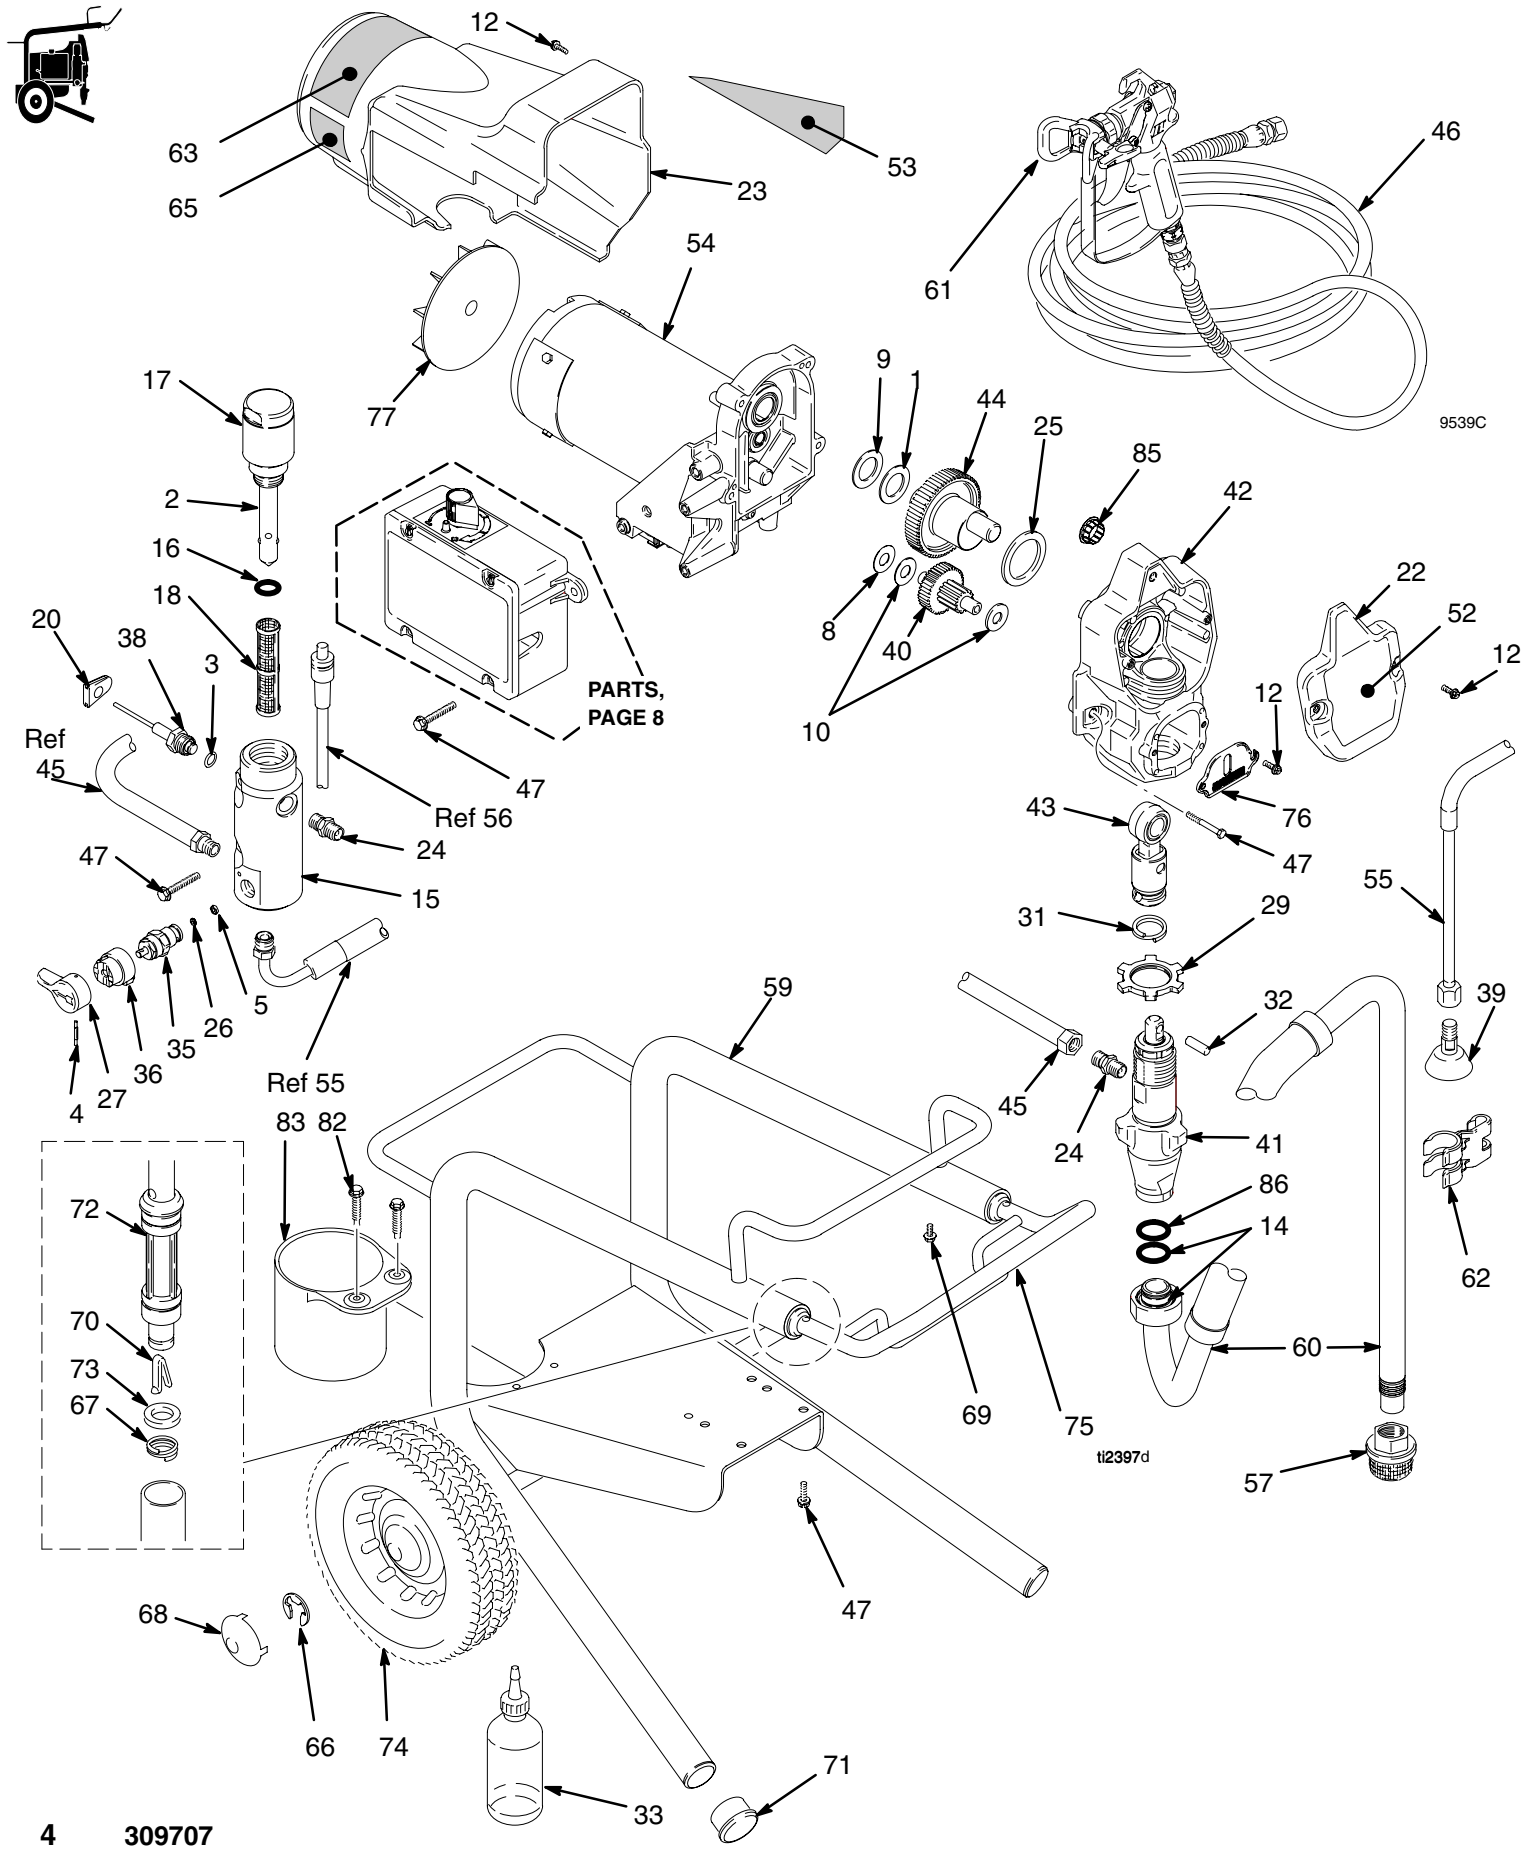

Parts Drawing - Sprayer

Parts List - Sprayer

234181, 233974, 248660

Ref No.	Part No.	Description	Qty	Ref No.	Part No.	Description	Qty
1	107434	BEARING, thrust	1		15B255	Ultra 495	1
2	117828	PACKING, o-ring	1		15D161	Ultra 595	1
3	111457	PACKING, o-ring	1	53		LABEL, side, Graco	1
4	111600	PIN, grooved	1		15B847	Ultra 395	1
5	111699	GASKET, seat, valve	1		15B495	Ultra 495	1
8	116073	WASHER, thrust	1		15D165	Ultra 595	1
9	116074	WASHER, thrust	1	54		240V	
10	116079	BEARING, thrust	2		287061*	Ultra 495; includes 77	1
12	117501	SCREW, mach, hex washer hd	6		248185‡	Ultra 595; includes 77	1
14	117559	O-RING	2			100V	
15	15B067	MANIFOLD, ST Pro	1		287015*	Ultra 495; includes 77	1
16	246384†	FILTER, fluid, 60 mesh	1	55	246381	HOSE, drain, ST stand	1
17	287167	CAP, manifold	1			includes 39, 62	
18	287167	INSERT, filter	1	57	246385	STRAINER, 7/8-14 unf	1
20	15B120	GROMMET, transducer	1	59	246250	FRAME, cart, LO	1
22	287058	COVER, front, Graco, paint	1	60	246386	HOSE, s hose suction	1
23	287056	SHIELD, motor, painted	1			includes 14, 57, 62	
24	162453	NIPPLE, (1/4 npsm x 1/4 npt)	2	61		GUN, includes Manual 309639	1
25	180131	BEARING, thrust	1		246540	240V Ultra 395/495	1
26	187615	SEAT, valve	1		246233	100V Ultra 495	1
27	187625	HANDLE, valve, drain	1	62	276888	CLIP, drain line	1
29	195150	NUT, jam, pump	1	63	15B517▲	LABEL, danger	1
31	196750	SPRING, retaining	1	65	195972▲	LABEL, warning	1
32	196762	PIN, straight	1	66	15B999	CLIP, retaining	2
33	206994	FLUID, TSL	1	67	103117	RING, retaining	2
35	235014	VALVE, drain	1	68	104811	CAP, hub	2
		includes 5, 26		69	109032	SCREW, pan hd	4
36	224807	BASE, valve	1	70	178565	BUTTON, snap	2
38	243222	TRANSDUCER, pressure control	1	71	180656	PLUG, button	1
		includes 3		72	195501	SLEEVE, cart	2
39	241920	DEFLECTOR, threaded	1	73	195673	WASHER	2
40	287057	GEAR, reducer	1	74	195766	WHEEL, semi pneumatic	2
		includes 8, 10		75	243205	HANDLE, assembly	1
41	246428	PUMP, displacement, ST	1	76	15B589	COVER, pump rod	1
		includes 32		77	239912	FAN, motor	1
42	287055	HOUSING, drive	1	82	115723	SCREW, drill	2
		includes 12, 70		83	15B870	CUP, suction/drain	1
43	287053	ROD, connecting	1	85	115979	PLUG, hole	1
		includes 31, 32		86	115099	WASHER, garden hose	1
44	287054	GEAR, crankshaft	1				
		includes 1, 9, 25					
45	287003	HOSE, cpld	1				
46	240794	HOSE, cpld, 1/4 in. x 50 ft	1				
47	117493	SCREW, mach, hex washer hd	10				
52		LABEL, front, Graco					
	15B372	Ultra 395	1				