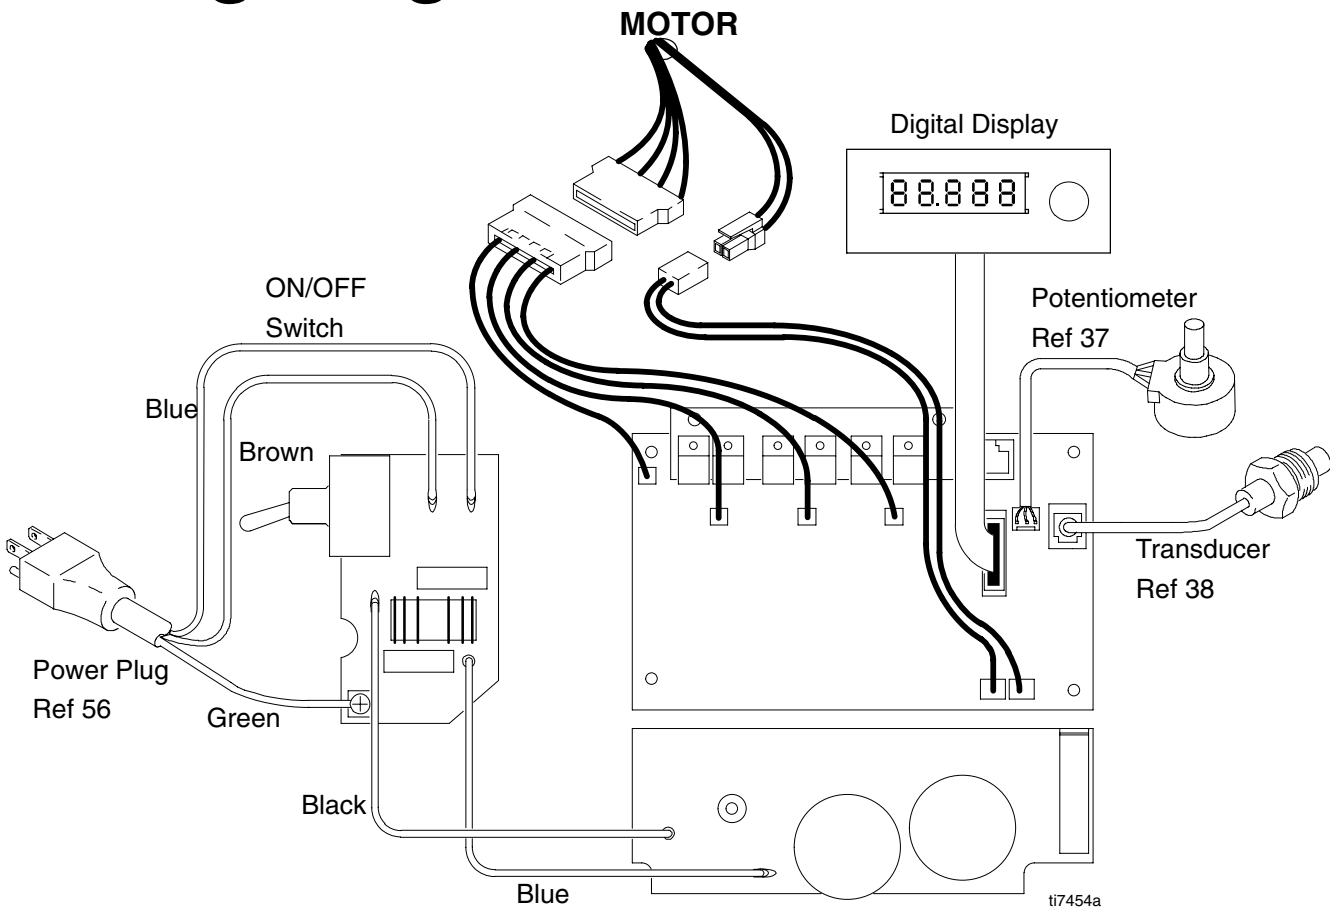

Parts List - Sprayer

REF NO.	PART NO.	DESCRIPTION	QTY	REF NO.	PART NO.	DESCRIPTION	QTY
5	15G562	BUSHING, control box	1	56		CORD, power	1
6	115494	SCREW, mach, philips, pan hd	6	56	253372	100V, model 249938 only	1
11	116167	KNOB, potentiometer	1		253378	100 V, model 253106 only	1
12	117501	SCREW, mach, hex washer hd	4		253373	230V	1
19	115498	SCREW, mach, slot, hex, wash hd	1	58	195428	BOOT, toggle	1
30	287912	BOARD, filter, 100V	1	90	195551	RETAINER, 230V	1
	287913	BOARD, filter, 230V	1	91		CORD	
37	256219	POTENTIOMETER, assembly	1		242001	CEE 7/7	1
48	287907	BOX, control 100V models	1		242005	AUSTRALIA	1
	287908	BOX, control 230V models	1	92	244285	ADAPTER Japan	1
49	287909	BOARD, control 100V models	1	105	287904	BOARD, control LCD	1
	287910	BOARD, control 230V models	1	106	15G861	LABEL, smart control display	1
50	287789	COVER, control box	1	113	115522	SCREW, mch, pnh	1
51▲	15G866	LABEL, Ultra Max II Int'l.	1	121	15G588▲	LABEL, digital tracking	1
				129	158674	O-RING, packing	1

Wiring Diagram