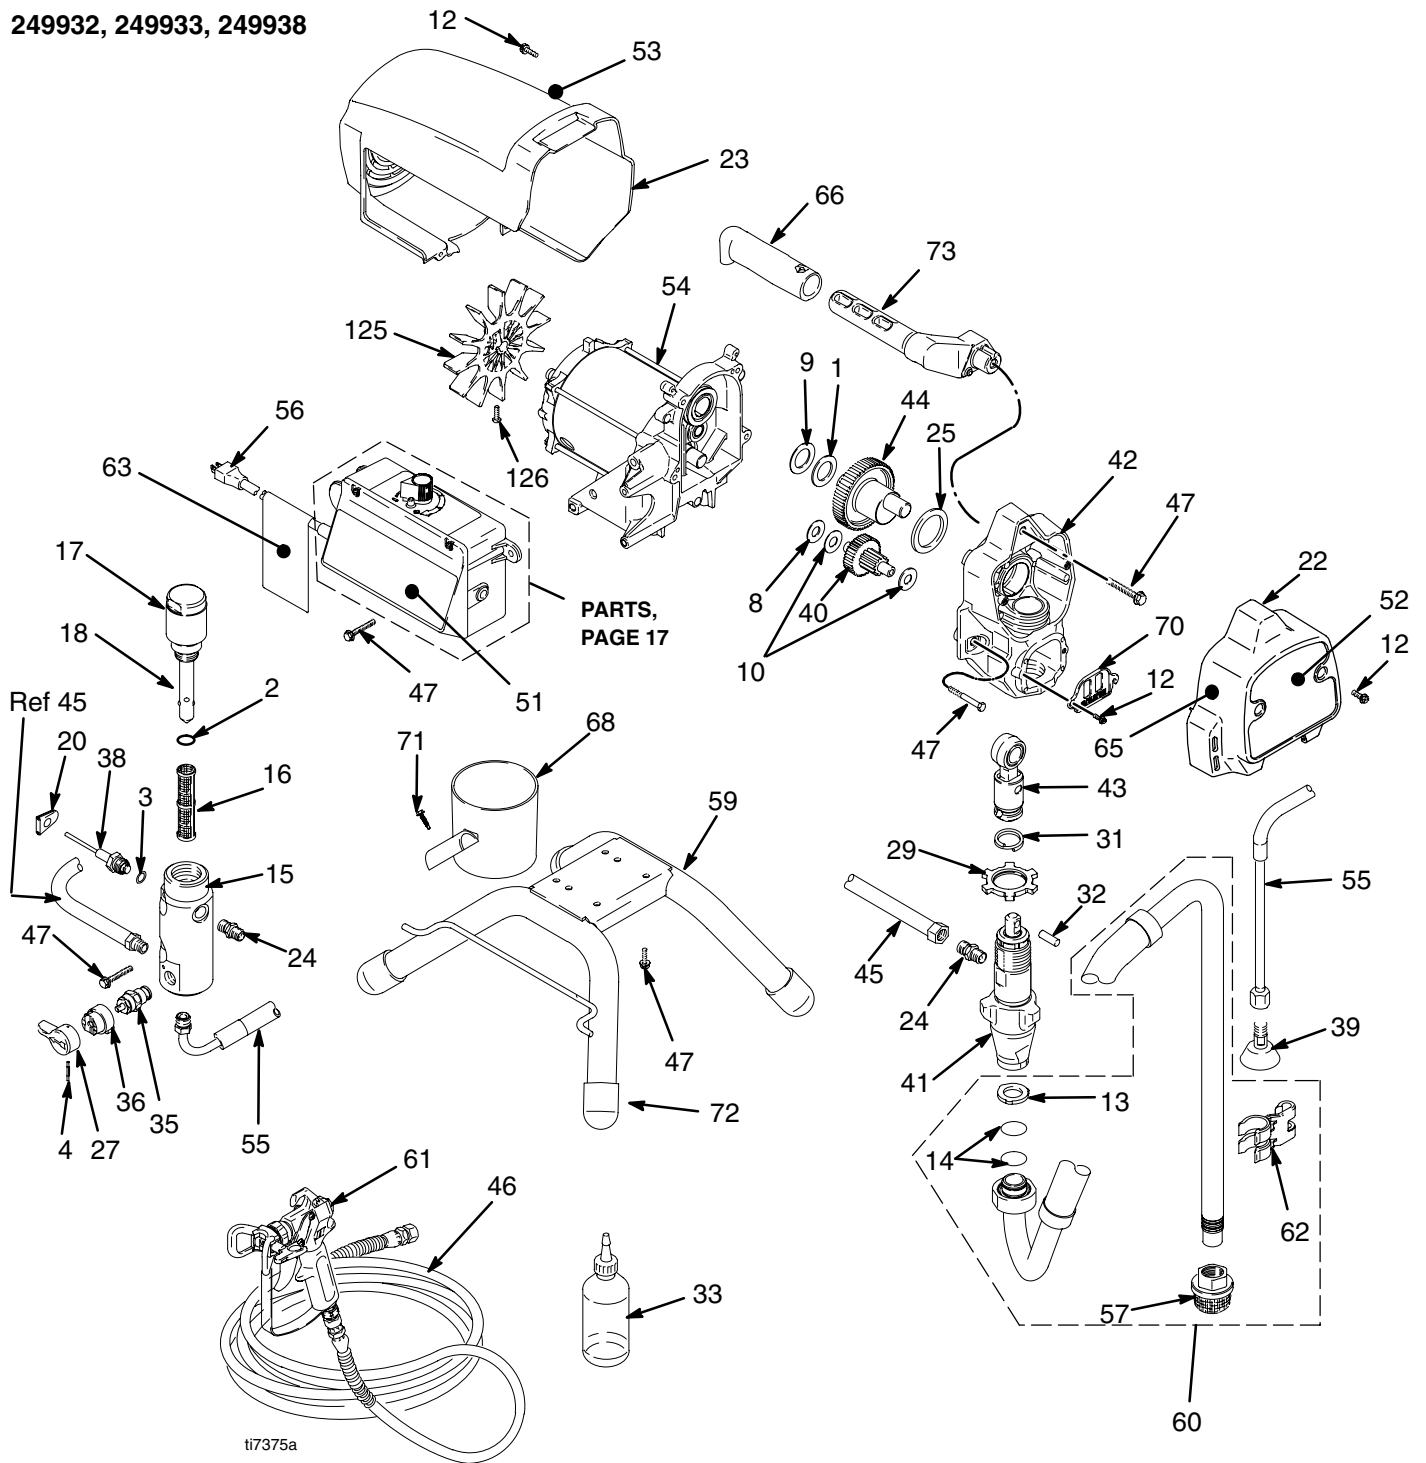

Parts Drawing - Ultra Max II Sprayers

249932, 249933, 249938

Parts List - Sprayer

249932, 249933, 249938

Ref No.	Part No.	Description	Qty	Ref No.	Part No.	Description	Qty
1	107434	BEARING, thrust	1	45	287003	HOSE, cpld	1
2	117828	PACKING, o-ring	1	46	240794	HOSE, cpld, 1/4 in. x 50 ft	1
3	111457	PACKING, o-ring	1	47	117493	SCREW, mach, hex washer hd	13
4	111600	PIN, grooved	1	51	15G866	LABEL, Ultra Max II Smart Control	1
8	116073	WASHER, thrust	1	52		LABEL, front, Graco	
9	116074	WASHER, thrust	1		15G821	490	1
10	116079	BEARING, thrust	2		15G824	495	1
12	117501	SCREW, mach, hex washer hd	8	53		LABEL, side, Graco	1
13	115099	WASHER, garden hose	1		15G822	490	1
14	117559	O-RING	2		15G823	495	1
15	15G455	MANIFOLD, ST Pro	1	54	287805	MOTOR, 120V, includes 125, 126	1
16	246384†	FILTER, fluid, 60 mesh	1	55	246381	HOSE, drain, ST stand	1
17	15G456	CAP, manifold	1			includes 39, 62	
18	287167	INSERT, filter	1	57	246385	STRAINER, 7/8-14 unf	1
20	15B120	GROMMET, transducer	1	59	15E823	FRAME, standmount	1
22	287901	COVER, front, Graco, paint	1	60	246386	KIT, hose suction	1
		includes 12, 65				includes 13, 14, 57, 62	
23	287900	SHIELD, motor, painted, includes 12	1	61	246540	GUN, RAC 5, includes manual 309639	1
24	162453	NIPPLE, (1/4 npsm x 1/4 npt)	2		246233	GUN, RAC X, includes manual 309639	1
25	180131	BEARING, thrust	1	62	276888	CLIP, drain line	1
27	187625	HANDLE, valve, drain	1	63	15H087▲	LABEL, danger (models 249932, 249933)	1
29	195150	NUT, jam, pump	1		15H086▲	LABEL, danger (model 249938)	1
31	196750	SPRING, retaining	1		195792▲	LABEL, warning	1
32	196762	PIN, straight	1	65			
33	206994	FLUID, TSL	1	66	116139	GRIP, handle	1
34▲	222385	TAG Warning (not shown)	1	68	287903	CUP, suction/drain	1
35	235014	VALVE, drain	1	70	15B589	COVER, pump rod	1
		includes 5, 26		71	115723	SCREW, drill, hex washer head	1
36	224807	BASE, valve	1	72	15G857	CAP, leg	4
38	243222	TRANSDUCER, pressure control	1	73	276864	HANDLE, sprayer	1
		includes 3				includes 47, 66	
39	241920	DEFLECTOR, threaded	1	105	287904	BOARD, control	1
40	287057	GEAR, reducer	1	106	15G861▲	LABEL, smart control	1
		includes 8, 10		125	15D088	FAN, motor	1
41	246428	PUMP, displacement, ST	1	126	115477	SCREW	1
		includes 32					
42	287899	HOUSING, drive	1				
		includes 12, 70					
43	287053	ROD, connecting	1				
		includes 31, 32					
44	287054	GEAR, crankshaft	1				
		includes 1, 9, 25					

▲ Extra Danger and Warning tags and labels available free.

† Other filters available: 246382, 100 mesh; 246383, 200 mesh; 246425, 30 mesh