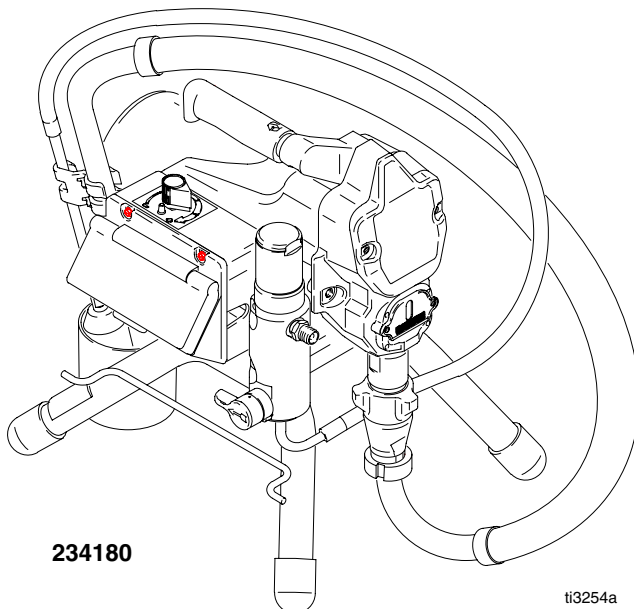

Parts

Ultra® 395/495/595 Ultra Max II 490/495/595

309707N

3300 psi (228 bar, 22.8 MPa) Maximum Working Pressure

Vac	Make	Model		*		*		*
230	Ultra	395	234180 249589	B				
	Ultra	495	234183	A	234181	A	234182	A
	Ultra	595			248660	A	234439	A
100	Ultra	495	234186	A	233974	A		
230	Ultra Max II	490	249932	B				
	Ultra Max II	495	249933	B	253104	B	253105	B
	Ultra Max II	595			253107	B	249934	B
100	Ultra Max II	495	249938	B	253106	B		
* Series								

Related manuals

..... [309725](#)

..... [309250](#)

..... [309639](#)

..... [309055](#)

..... [309674](#)

..... [309709](#)

234180

ti3254a

Important Safety Instructions

Read all warnings and instructions in Operation manual 309725. Save the instructions.

PROVEN QUALITY. LEADING TECHNOLOGY.

GRACO INC. P.O. BOX 1441 MINNEAPOLIS, MN 55440-1441
Copyright 2003, Graco Inc. is registered to I.S. EN ISO 9001

H003