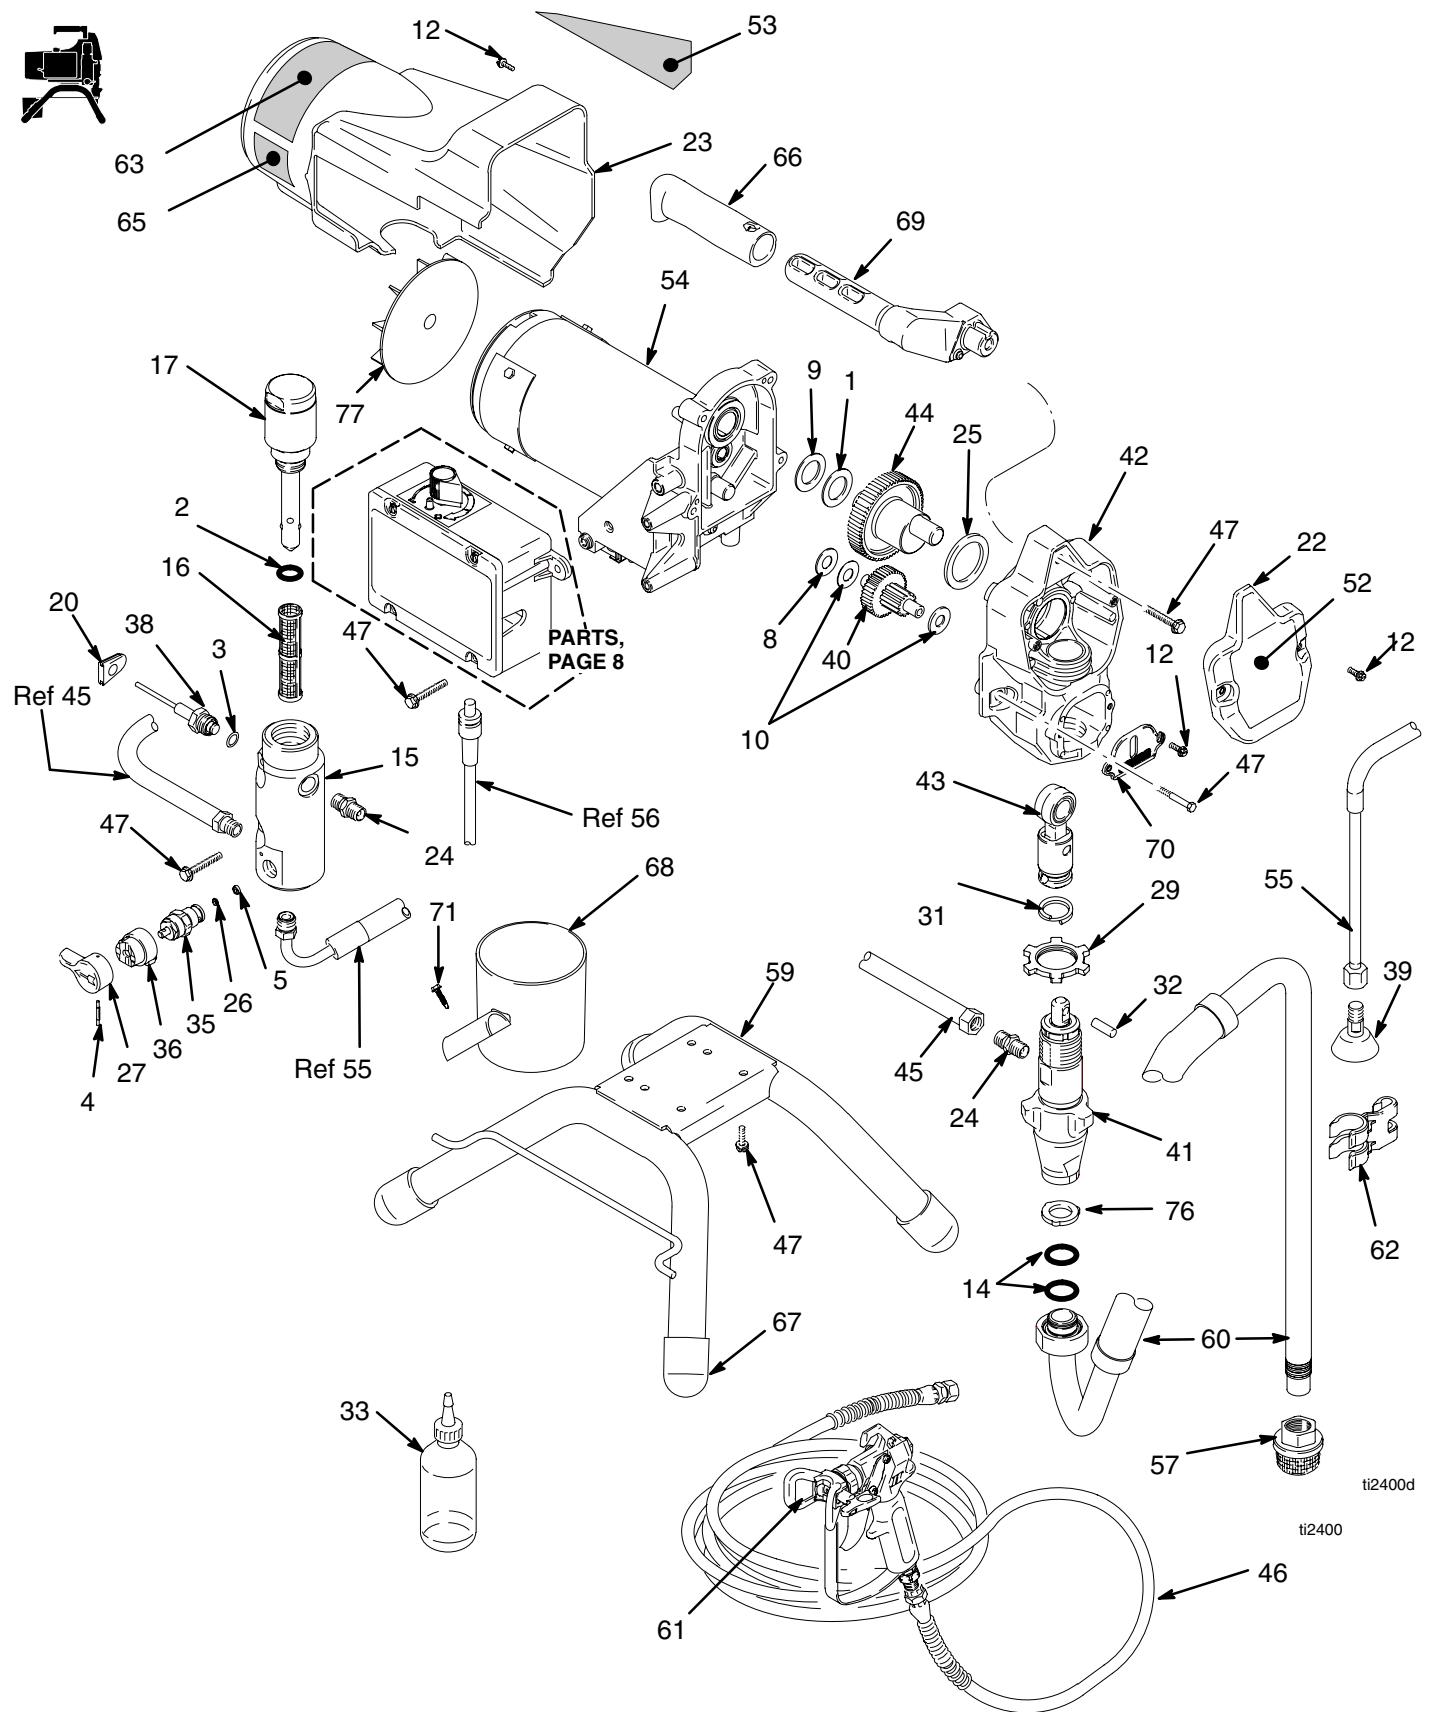

Parts Drawing - Sprayer

Parts List - Sprayer

234180, 234183, 234186, 249589

Ref No.	Part No.	Description	Qty	Ref No.	Part No.	Description	Qty
1	107434	BEARING, thrust	1	46	240794	HOSE, cpld, 1/4 in. x 50 ft	1
2	117828	PACKING, o-ring	1	47	117493	SCREW, mach, hex washer hd	11
3	111457	PACKING, o-ring	1	52		LABEL, front, Graco	
4	111600	PIN, grooved	1		15B372	Ultra 395	1
5	111699	GASKET, seat, valve	1		15B255	Ultra 495	1
8	116073	WASHER, thrust	1		15G330	Ultra 395 (249589)	1
9	116074	WASHER, thrust	1	53		LABEL, side, Graco	1
10	116079	BEARING, thrust	2		15B847	Ultra 395	1
12	117501	SCREW, mach, hex washer hd	6		15B495	Ultra 495	1
14	117559	O-RING	2		15G343	Ultra 395 (249589)	1
15	15B067	MANIFOLD, ST Pro	1	54		MOTOR	
16	246384†	FILTER, fluid, 60 mesh	1		287060*‡	240V, Ultra 395; includes 77	1
17	287167	CAP, manifold	1		287061*	240V, Ultra 495; includes 77	1
20	15B120	GROMMET, transducer	1		287015*	100V, Ultra 495; includes 77	1
22	287058	COVER, front, Graco, paint	1	55	246381	HOSE, drain, ST stand	1
23	287056	SHIELD, motor, painted	1			includes 39, 62	
24	162453	NIPPLE, (1/4 npsm x 1/4 npt)	2	57	246385	STRAINER, 7/8-14 unf	1
25	180131	BEARING, thrust	1	59	15E823	FRAME, standmount	1
26	187615	SEAT, valve	1	60	246386	HOSE, s hose suction	1
27	187625	HANDLE, valve, drain	1			includes 14, 57, 62	
29	195150	NUT, jam, pump	1	61		GUN, includes Manual 309639	1
31	196750	SPRING, retaining	1		246540	240V Ultra 395/495	1
32	196762	PIN, straight	1		246233	100V Ultra 495	1
33	206994	FLUID, TSL	1	62	276888	CLIP, drain line	1
35	235014	VALVE, drain	1	63	15B517▲	LABEL, danger	1
		includes 5, 26		65	195792▲	LABEL, warning	1
36	224807	BASE, valve	1	66	116139	GRIP, handle	1
38	243222	TRANSDUCER, pressure control	1	67	15G857	CAP, leg	4
		includes 3		68	287903	CUP, suction/drain	1
39	241920	DEFLECTOR, threaded	1	69	287072	HANDLE, sprayer	1
40	287057	GEAR, reducer	1			includes 47, 66	
		includes 8, 10		70	15B589	COVER, pump rod	1
41	246428	PUMP, displacement, ST	1	71	115723	SCREW, drill, hex washer head	1
		includes 32		76	115099	WASHER, garden hose	1
42	287055	HOUSING, drive	1	77	239912	FAN, motor	1
		includes 12, 70					
43	287053	ROD, connecting	1				
		includes 31, 32					
44	287054	GEAR, crankshaft	1				
		includes 1, 9, 25					
45	287003	HOSE, cpld	1				

▲Extra Danger and Warning tags and labels available free.

* Motor Brush Kit 287016 is available for Series A

‡ Motor Brush Kit 287735 is available for Series B

† Other filters available: 246382, 100 mesh; 246383, 200 mesh; 246425, 30 mesh