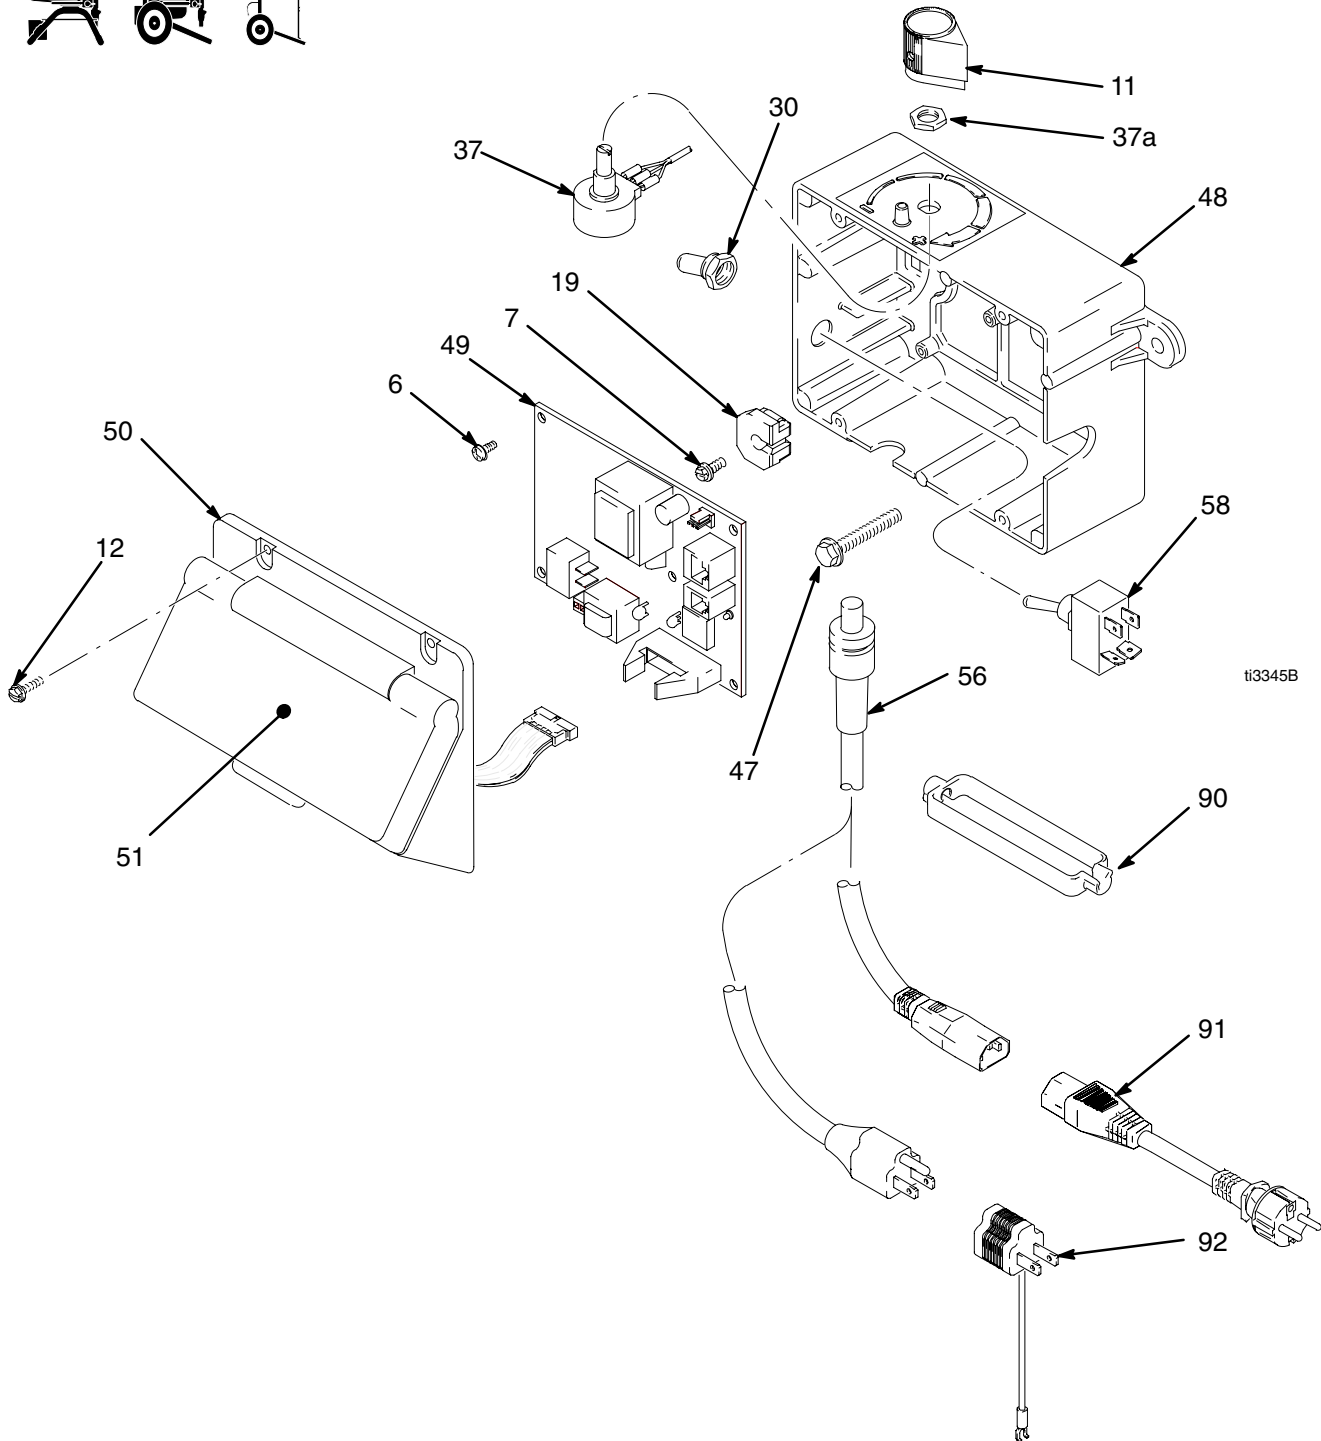

Parts List - Sprayer

234182, 234439

Ref No.	Part No.	Description	Qty	Ref No.	Part No.	Description	Qty
1	107434	BEARING, thrust	1	52		LABEL, front, Graco	
2	117828	PACKING, o-ring	1		15B372	395	1
3	111457	PACKING, o-ring	1		15B255	495	1
4	111600	PIN, grooved	1		15D161	595	1
5	111699	GASKET, seat, valve	1	53		LABEL, side, Graco	
8	116073	WASHER, thrust	1		15B847	395	1
9	116074	WASHER, thrust	1		15B495	495	1
10	116079	BEARING, thrust	2		15D165	595	1
12	117501	SCREW, mach, hex washer hd	6	54		MOTOR, 240V; includes 77	
14	103413	O-RING	2		287061*	495	1
15	15B067	MANIFOLD, ST Pro	1		248185‡	595	1
16	246384†	FILTER, fluid, 60 mesh	1	55	244240	HOSE, drain; includes 39	1
17	287167	CAP, manifold	1	57	246385	STRAINER, 7/8-14 unf	1
20	15B120	GROMMET, transducer	1	59	245984	FRAME, cart, HI	1
22	287058	COVER, front, Graco, paint; includes 12	1	60	246387	TUBE, suction includes 14, 57, 69, 84	1
23	287056	SHIELD, motor, painted; includes 12, 63, 65	1	61	246540	GUN, includes Manual 309639	1
24	162453	NIPPLE, (1/4 npsm x 1/4 npt)	2	62	276888	CLIP, drain line	1
25	180131	BEARING, thrust	1	63	15B517▲	LABEL, danger	1
26	187615	SEAT, valve	1	65	195792▲	LABEL, warning	1
27	187625	HANDLE, valve, drain	1	66	108068	PIN	2
29	195150	NUT, jam, pump	1	67	109032	SCREW, pan hd	4
31	196750	SPRING, retaining	1	68	111590	BUTTON, snap	2
32	196762	PIN, straight	1	69	15B434	NUT, jam	1
33	206994	FLUID, TSL	1	70	15C146	HOOK, pail	1
35	235014	VALVE, drain includes 5, 26	1	71	115979	PLUG, hole	1
36	224807	BASE, valve	1	72	183350	WASHER	1
38	243222	TRANSDUCER, pressure control includes 3	1	73	192027	SLEEVE, cart	2
39	241920	DEFLECTOR, threaded	1	74	245245	HANDLE	1
40	287057	GEAR, reducer includes 8, 10	1	75	108691	PLUG, tubing	2
41	246428	PUMP, displacement, ST	1	76	115099	WASHER	1
42	287055	HOUSING, drive includes 12, 47	1	77		FAN, motor	
43	287053	ROD, connecting includes 31, 32	1		239912	495	1
44		GEAR, crankshaft; includes 1, 9, 25			248189	595	1
	287054	495	1	81	106062	WHEEL	2
	248231	595	1	82	15B999	CLIP, retaining	2
45	287003	HOSE, cpld	1	83	104811	CAP, hub	2
46	240794	HOSE, cpld, 1/4 in. x 50 ft, unpkg	1	84	15B652	WASHER, suction	1
47	117493	SCREW, mach, hex washer hd	10				

▲Extra Danger and Warning tags and labels available free.

* Motor Brush Kit 287016 is available

‡ Motor Brush Kit 248186 is available

† Other filters available: 246382, 100 mesh; 246383, 200 mesh; 246425, 30 mesh

Parts Drawing - Sprayer