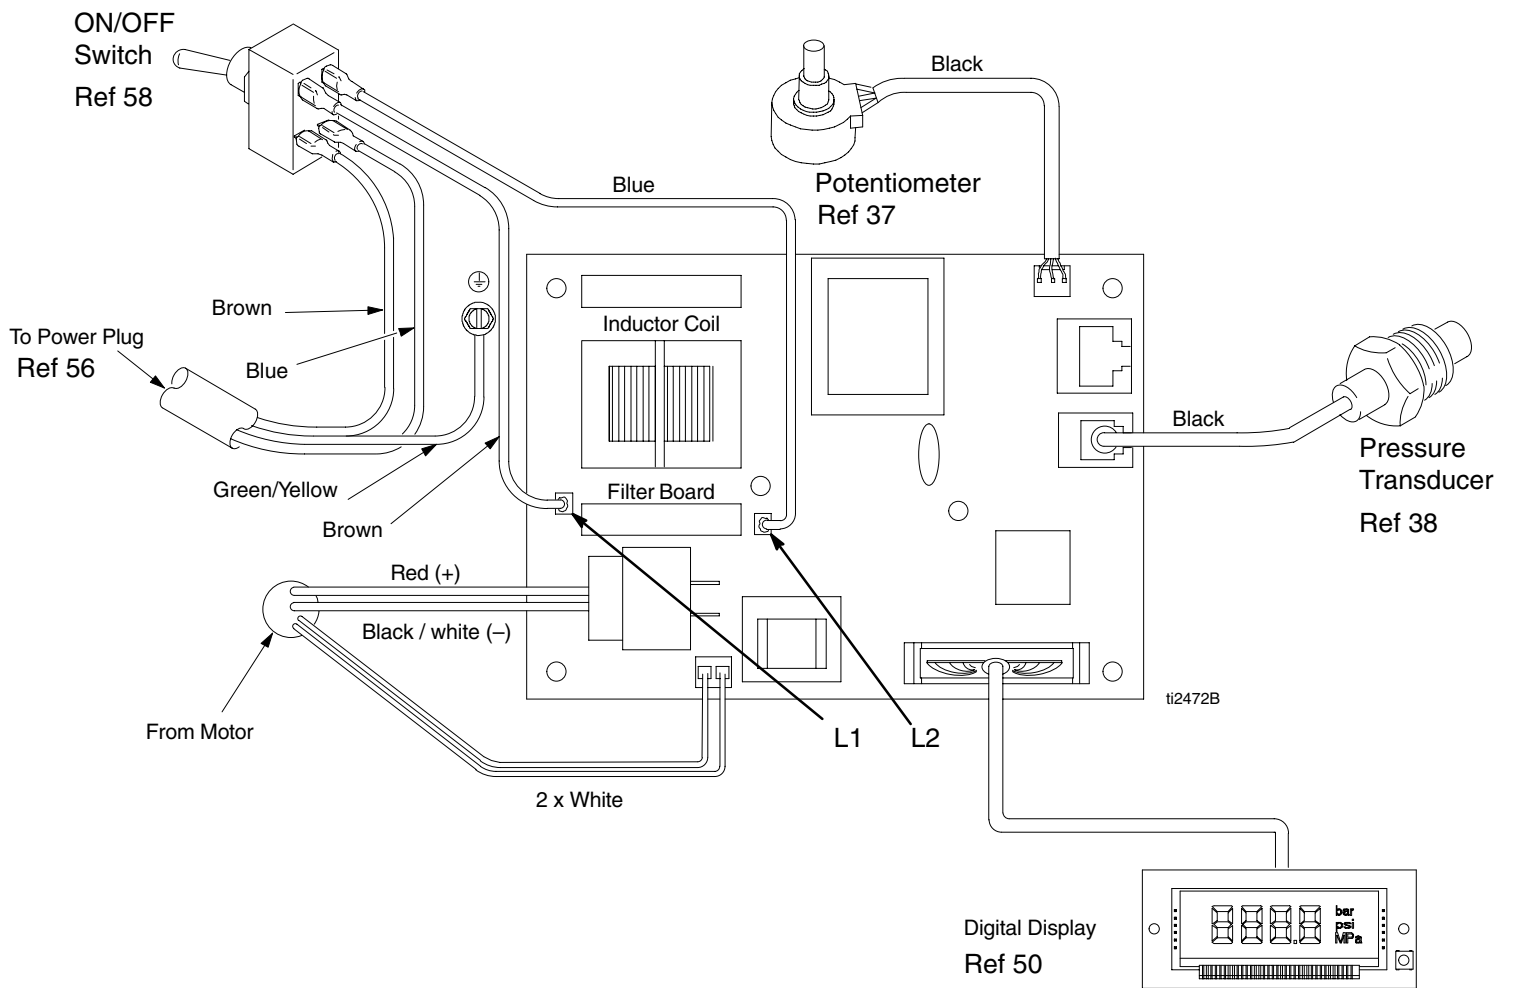

100V Wiring Diagram

230V Wiring Diagram

Parts Drawing - Ultra Max II Sprayers

249932, 249933, 249938

Parts List - Sprayer

249932, 249933, 249938

Ref No.	Part No.	Description	Qty	Ref No.	Part No.	Description	Qty
1	107434	BEARING, thrust	1	45	287003	HOSE, cpld	1
2	117828	PACKING, o-ring	1	46	240794	HOSE, cpld, 1/4 in. x 50 ft	1
3	111457	PACKING, o-ring	1	47	117493	SCREW, mach, hex washer hd	13
4	111600	PIN, grooved	1	51	15G866	LABEL, Ultra Max II Smart Control	1
8	116073	WASHER, thrust	1	52		LABEL, front, Graco	
9	116074	WASHER, thrust	1		15G821	490	1
10	116079	BEARING, thrust	2		15G824	495	1
12	117501	SCREW, mach, hex washer hd	8	53		LABEL, side, Graco	1
13	115099	WASHER, garden hose	1		15G822	490	1
14	117559	O-RING	2		15G823	495	1
15	15G455	MANIFOLD, ST Pro	1	54	287805	MOTOR, 120V, includes 125, 126	1
16	246384†	FILTER, fluid, 60 mesh	1	55	246381	HOSE, drain, ST stand	1
17	15G456	CAP, manifold	1			includes 39, 62	
18	287167	INSERT, filter	1	57	246385	STRAINER, 7/8-14 unf	1
20	15B120	GROMMET, transducer	1	59	15E823	FRAME, standmount	1
22	287901	COVER, front, Graco, paint	1	60	246386	KIT, hose suction	1
		includes 12, 65				includes 13, 14, 57, 62	
23	287900	SHIELD, motor, painted, includes 12	1	61	246540	GUN, RAC 5, includes manual 309639	1
24	162453	NIPPLE, (1/4 npsm x 1/4 npt)	2		246233	GUN, RAC X, includes manual 309639	1
25	180131	BEARING, thrust	1	62	276888	CLIP, drain line	1
27	187625	HANDLE, valve, drain	1	63	15H087▲	LABEL, danger (models 249932, 249933)	1
29	195150	NUT, jam, pump	1		15H086▲	LABEL, danger (model 249938)	1
31	196750	SPRING, retaining	1		195792▲	LABEL, warning	1
32	196762	PIN, straight	1	65			
33	206994	FLUID, TSL	1	66	116139	GRIP, handle	1
34▲	222385	TAG Warning (not shown)	1	68	287903	CUP, suction/drain	1
35	235014	VALVE, drain	1	70	15B589	COVER, pump rod	1
		includes 5, 26		71	115723	SCREW, drill, hex washer head	1
36	224807	BASE, valve	1	72	15G857	CAP, leg	4
38	243222	TRANSDUCER, pressure control	1	73	276864	HANDLE, sprayer	1
		includes 3				includes 47, 66	
39	241920	DEFLECTOR, threaded	1	105	287904	BOARD, control	1
40	287057	GEAR, reducer	1	106	15G861▲	LABEL, smart control	1
		includes 8, 10		125	15D088	FAN, motor	1
41	246428	PUMP, displacement, ST	1	126	115477	SCREW	1
		includes 32					
42	287899	HOUSING, drive	1				
		includes 12, 70					
43	287053	ROD, connecting	1				
		includes 31, 32					
44	287054	GEAR, crankshaft	1				
		includes 1, 9, 25					