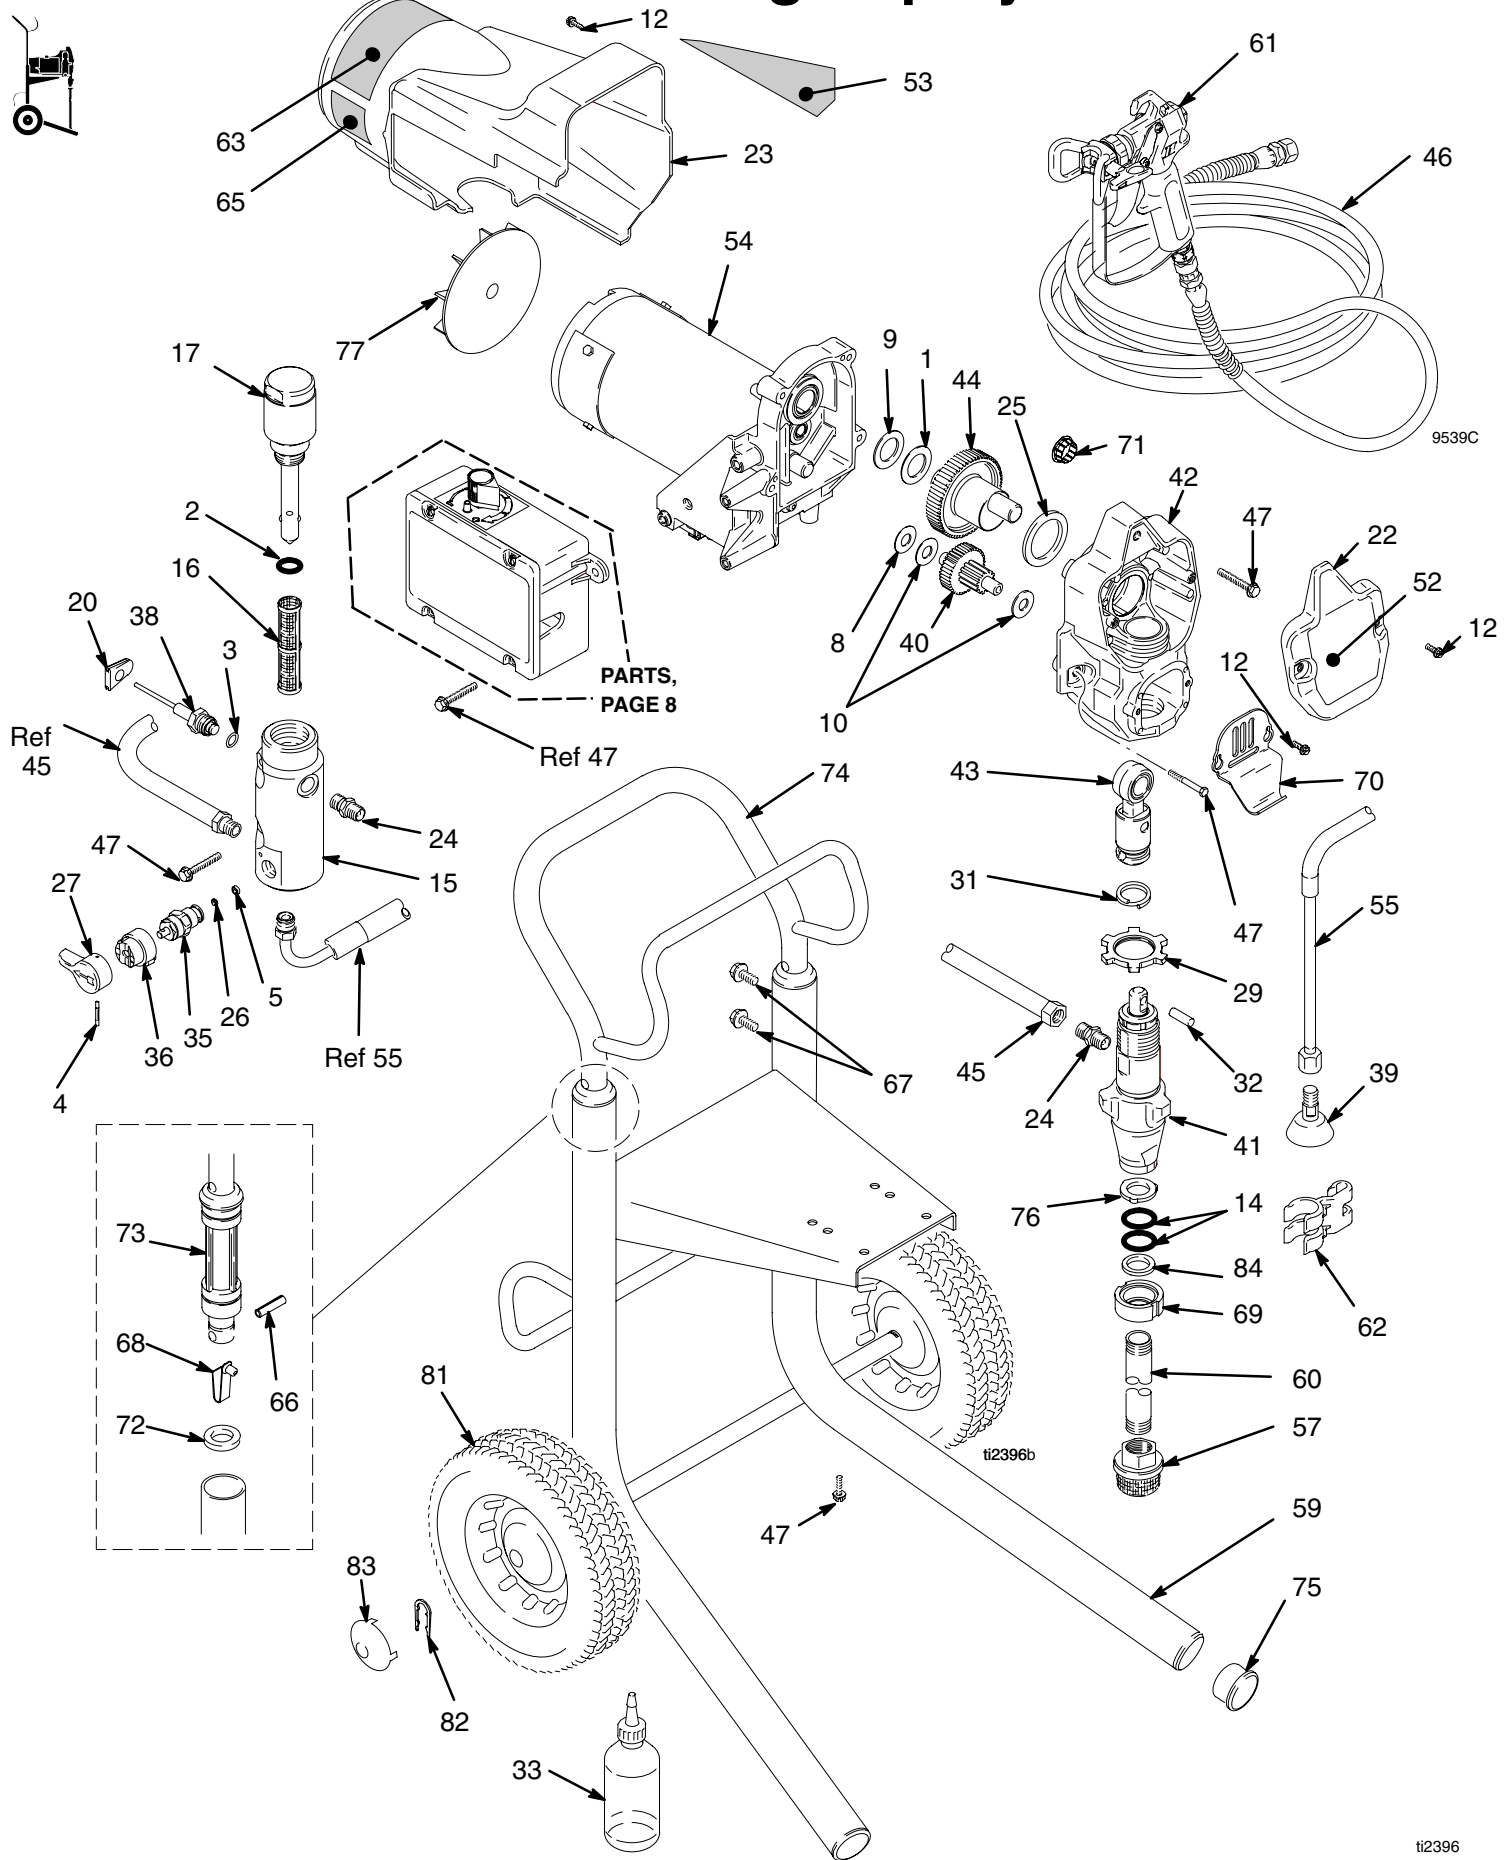

Parts List - Sprayer

234181, 233974, 248660

Ref No.	Part No.	Description	Qty	Ref No.	Part No.	Description	Qty
1	107434	BEARING, thrust	1		15B255	Ultra 495	1
2	117828	PACKING, o-ring	1		15D161	Ultra 595	1
3	111457	PACKING, o-ring	1	53		LABEL, side, Graco	1
4	111600	PIN, grooved	1		15B847	Ultra 395	1
5	111699	GASKET, seat, valve	1		15B495	Ultra 495	1
8	116073	WASHER, thrust	1		15D165	Ultra 595	1
9	116074	WASHER, thrust	1	54		240V	
10	116079	BEARING, thrust	2		287061*	Ultra 495; includes 77	1
12	117501	SCREW, mach, hex washer hd	6		248185‡	Ultra 595; includes 77	1
14	117559	O-RING	2			100V	
15	15B067	MANIFOLD, ST Pro	1		287015*	Ultra 495; includes 77	1
16	246384†	FILTER, fluid, 60 mesh	1	55	246381	HOSE, drain, ST stand	1
17	287167	CAP, manifold	1			includes 39, 62	
18	287167	INSERT, filter	1	57	246385	STRAINER, 7/8-14 unf	1
20	15B120	GROMMET, transducer	1	59	246250	FRAME, cart, LO	1
22	287058	COVER, front, Graco, paint	1	60	246386	HOSE, s hose suction	1
23	287056	SHIELD, motor, painted	1			includes 14, 57, 62	
24	162453	NIPPLE, (1/4 npsm x 1/4 npt)	2	61		GUN, includes Manual 309639	1
25	180131	BEARING, thrust	1		246540	240V Ultra 395/495	1
26	187615	SEAT, valve	1		246233	100V Ultra 495	1
27	187625	HANDLE, valve, drain	1	62	276888	CLIP, drain line	1
29	195150	NUT, jam, pump	1	63	15B517▲	LABEL, danger	1
31	196750	SPRING, retaining	1	65	195972▲	LABEL, warning	1
32	196762	PIN, straight	1	66	15B999	CLIP, retaining	2
33	206994	FLUID, TSL	1	67	103117	RING, retaining	2
35	235014	VALVE, drain	1	68	104811	CAP, hub	2
		includes 5, 26		69	109032	SCREW, pan hd	4
36	224807	BASE, valve	1	70	178565	BUTTON, snap	2
38	243222	TRANSDUCER, pressure control	1	71	180656	PLUG, button	1
		includes 3		72	195501	SLEEVE, cart	2
39	241920	DEFLECTOR, threaded	1	73	195673	WASHER	2
40	287057	GEAR, reducer	1	74	195766	WHEEL, semi pneumatic	2
		includes 8, 10		75	243205	HANDLE, assembly	1
41	246428	PUMP, displacement, ST	1	76	15B589	COVER, pump rod	1
		includes 32		77	239912	FAN, motor	1
42	287055	HOUSING, drive	1	82	115723	SCREW, drill	2
		includes 12, 70		83	15B870	CUP, suction/drain	1
43	287053	ROD, connecting	1	85	115979	PLUG, hole	1
		includes 31, 32		86	115099	WASHER, garden hose	1
44	287054	GEAR, crankshaft	1				
		includes 1, 9, 25					
45	287003	HOSE, cpld	1				
46	240794	HOSE, cpld, 1/4 in. x 50 ft	1				
47	117493	SCREW, mach, hex washer hd	10				
52		LABEL, front, Graco					
	15B372	Ultra 395	1				

▲ Extra Danger and Warning tags and labels available free.

* Motor Brush Kit 287016 is available

Other filters available: 246382, 100 mesh; 246383, 200 mesh; 246425, 30 mesh

‡ Motor Brush Kit 248186 is available

Parts Drawing - Sprayer