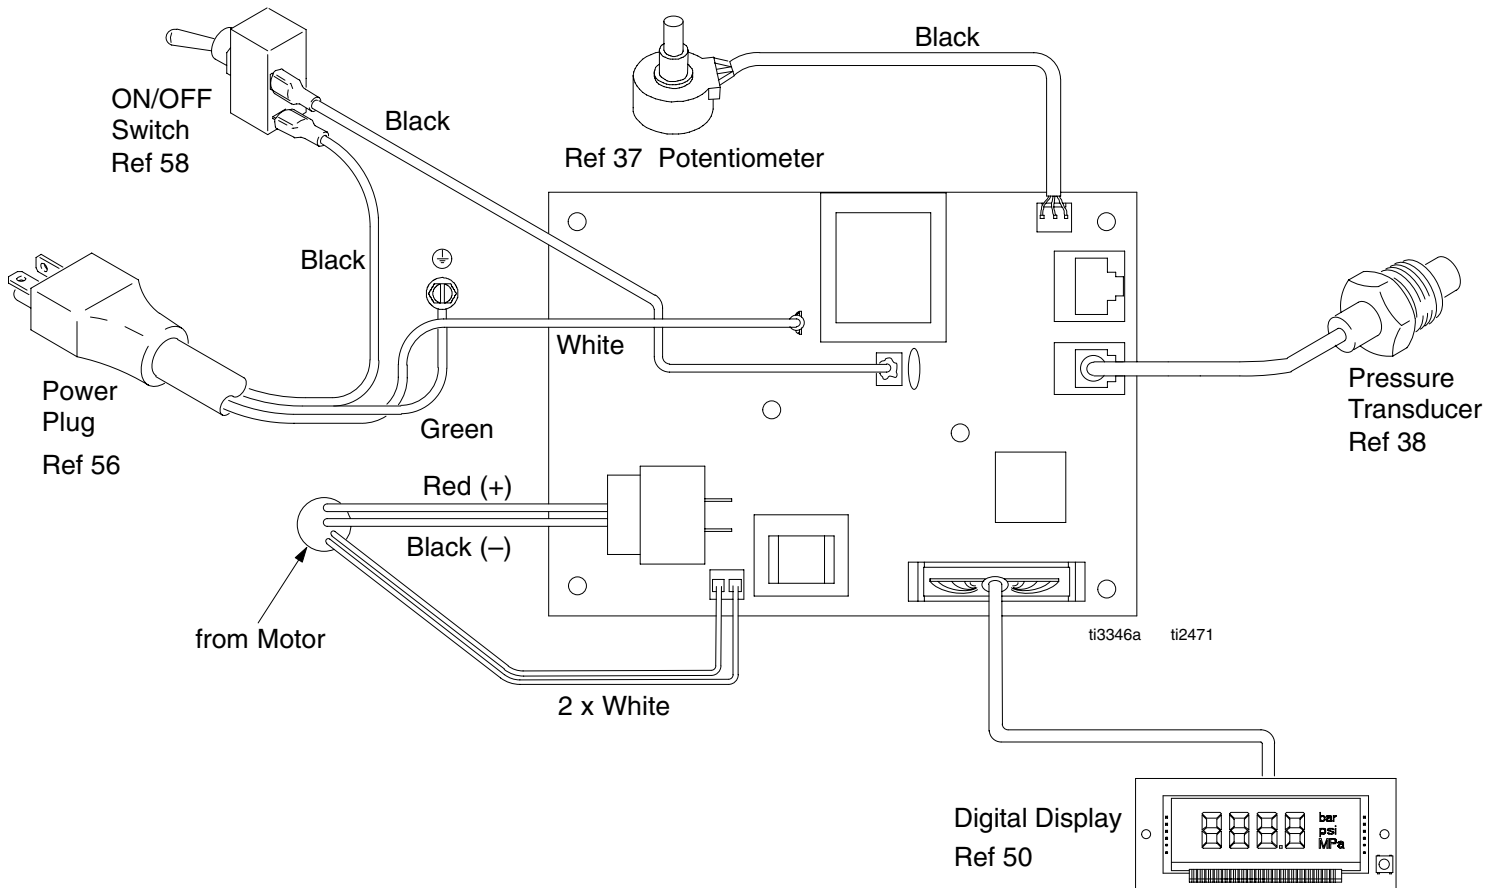

100V Wiring Diagram

230V Wiring Diagram

Parts Drawing - Ultra Max II Sprayers

249932, 249933, 249938

Parts List - Sprayer

249932, 249933, 249938

Ref No.	Part No.	Description	Qty	Ref No.	Part No.	Description	Qty
1	107434	BEARING, thrust	1	45	287003	HOSE, cpld	1
2	117828	PACKING, o-ring	1	46	240794	HOSE, cpld, 1/4 in. x 50 ft	1
3	111457	PACKING, o-ring	1	47	117493	SCREW, mach, hex washer hd	13
4	111600	PIN, grooved	1	51	15G866	LABEL, Ultra Max II Smart Control	1
8	116073	WASHER, thrust	1	52		LABEL, front, Graco	
9	116074	WASHER, thrust	1		15G821	490	1
10	116079	BEARING, thrust	2		15G824	495	1
12	117501	SCREW, mach, hex washer hd	8	53		LABEL, side, Graco	1
13	115099	WASHER, garden hose	1		15G822	490	1
14	117559	O-RING	2		15G823	495	1
15	15G455	MANIFOLD, ST Pro	1	54	287805	MOTOR, 120V, includes 125, 126	1
16	246384†	FILTER, fluid, 60 mesh	1	55	246381	HOSE, drain, ST stand	1
17	15G456	CAP, manifold	1			includes 39, 62	
18	287167	INSERT, filter	1	57	246385	STRAINER, 7/8-14 unf	1
20	15B120	GROMMET, transducer	1	59	15E823	FRAME, standmount	1
22	287901	COVER, front, Graco, paint	1	60	246386	KIT, hose suction	1
		includes 12, 65				includes 13, 14, 57, 62	
23	287900	SHIELD, motor, painted, includes 12	1	61	246540	GUN, RAC 5, includes manual 309639	1
24	162453	NIPPLE, (1/4 npsm x 1/4 npt)	2		246233	GUN, RAC X, includes manual 309639	1
25	180131	BEARING, thrust	1	62	276888	CLIP, drain line	1
27	187625	HANDLE, valve, drain	1	63	15H087▲	LABEL, danger (models 249932, 249933)	1
29	195150	NUT, jam, pump	1		15H086▲	LABEL, danger (model 249938)	1
31	196750	SPRING, retaining	1		195792▲	LABEL, warning	1
32	196762	PIN, straight	1	65			
33	206994	FLUID, TSL	1	66	116139	GRIP, handle	1
34▲	222385	TAG Warning (not shown)	1	68	287903	CUP, suction/drain	1
35	235014	VALVE, drain	1	70	15B589	COVER, pump rod	1
		includes 5, 26		71	115723	SCREW, drill, hex washer head	1
36	224807	BASE, valve	1	72	15G857	CAP, leg	4
38	243222	TRANSDUCER, pressure control	1	73	276864	HANDLE, sprayer	1
		includes 3				includes 47, 66	
39	241920	DEFLECTOR, threaded	1	105	287904	BOARD, control	1
40	287057	GEAR, reducer	1	106	15G861▲	LABEL, smart control	1
		includes 8, 10		125	15D088	FAN, motor	1
41	246428	PUMP, displacement, ST	1	126	115477	SCREW	1
		includes 32					
42	287899	HOUSING, drive	1				
		includes 12, 70					
43	287053	ROD, connecting	1				
		includes 31, 32					
44	287054	GEAR, crankshaft	1				
		includes 1, 9, 25					