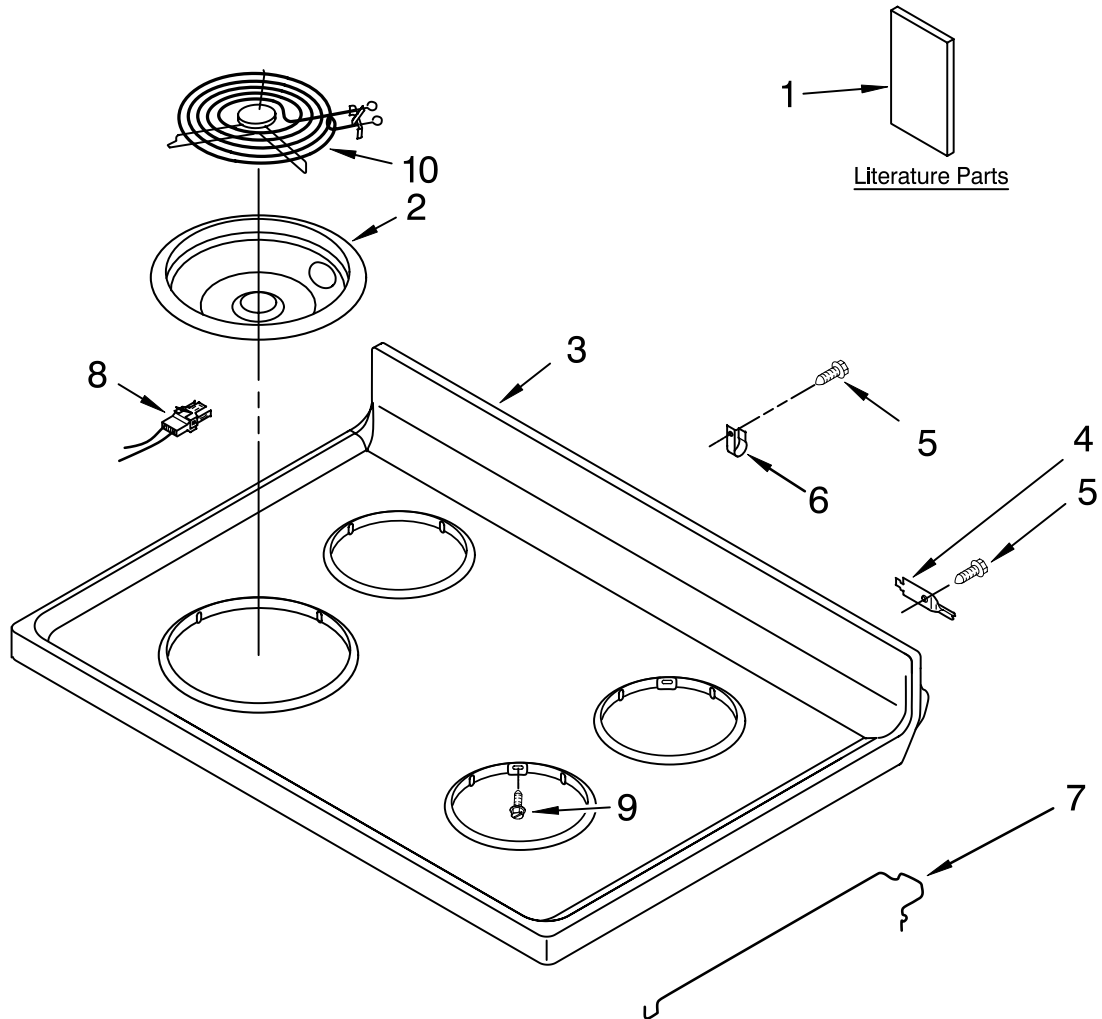

# COOKTOP PARTS

For Model: IER320WWO  
(White)

30" ELECTRIC FREESTANDING  
STANDARD CLEAN RANGE

Illus. No.	Part No.	DESCRIPTION
1	W10196158	Literature Parts Instructions, Installation Anti-Tip Template
	9757142	English/Spanish
	9757143	English/French
	W10204318	Owners Manual
	W10114281	Sheet, Tech
	9762761	Safer Cooking Tips

Illus. No.	Part No.	DESCRIPTION
2	W10196406	Bowl, Drip 6" Chrome (3)
	W10196405	8" Chrome (1)
3	3186235	White Cooktop
4	3195060	Hinge, Cooktop (2)
5	3196178	Screw

Illus. No.	Part No.	DESCRIPTION
6	308605	Strain Relief
7	3195812	Rod, Support (2)
8	814399	Receptacle, Elmnt
9	3196154	Screw
10		Element, Surface (Includes #8)
	8053265	6" (3)
	8053267	8" (1)