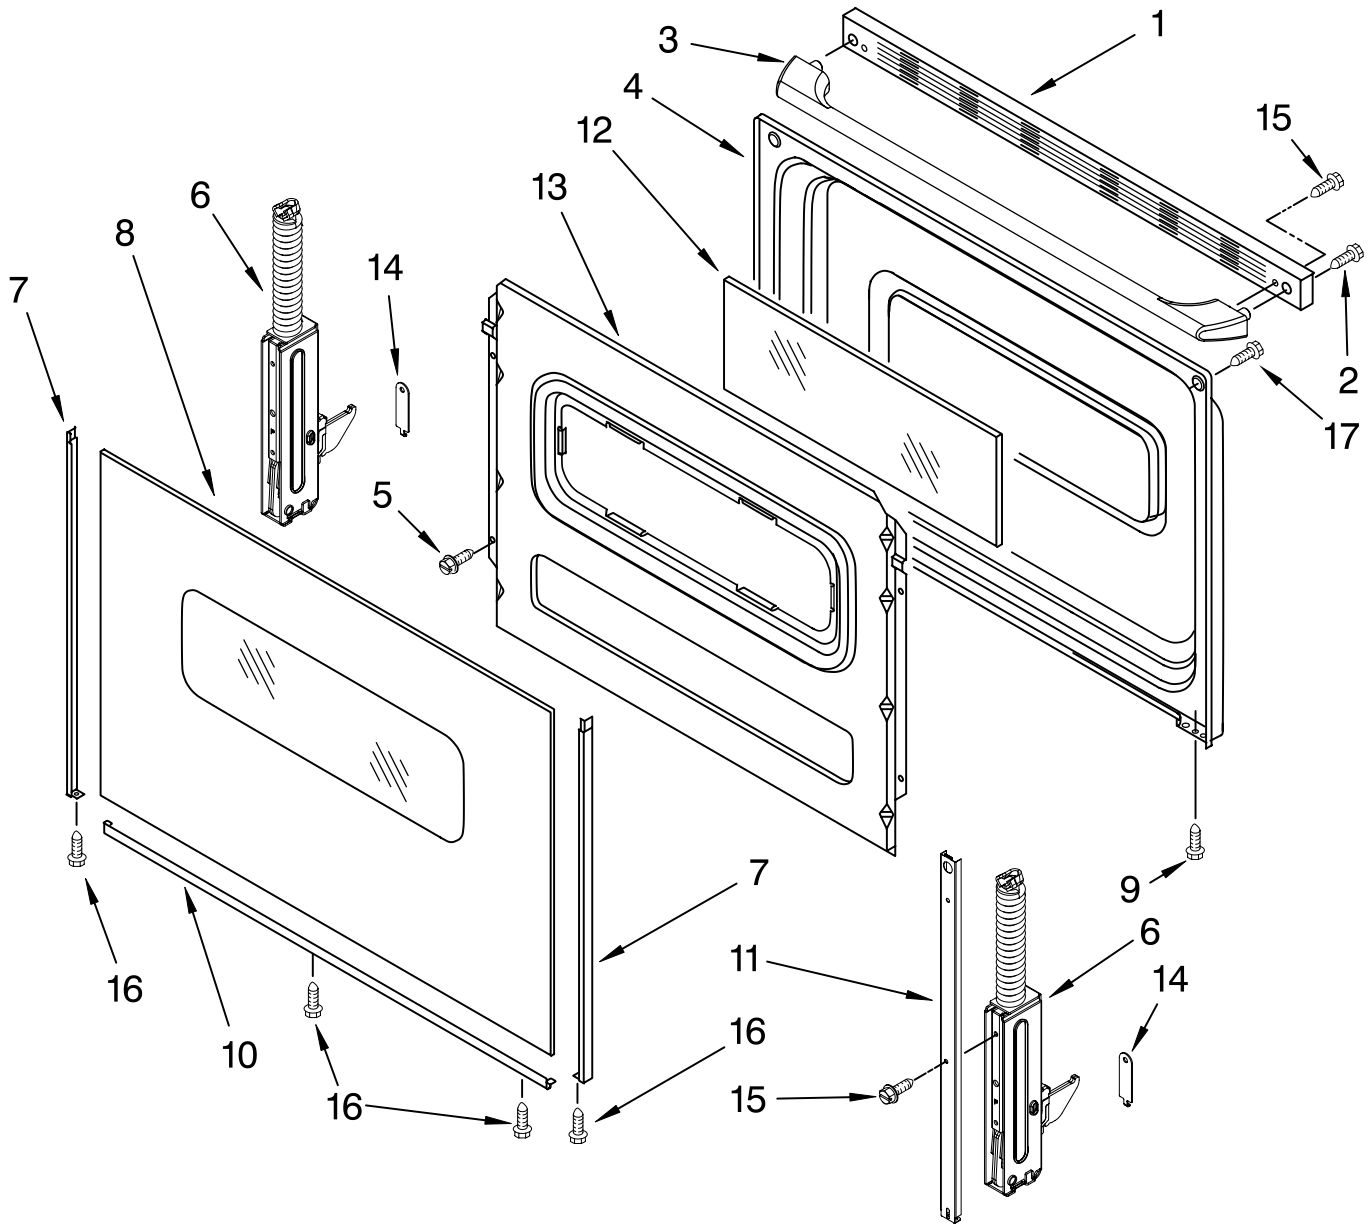

DOOR PARTS

For Model: IER320WW0

(White)

Illus. No.	Part No.	DESCRIPTION
1	W10016370	Trim, Top White
2	3196164	Screw
3	W10202219	Handle, Door White
4	9761340	Liner, Door
5	W10031790	Screw
6	9761494	Hinge, Door (2)

Illus. No.	Part No.	DESCRIPTION
7	8523172	Trim, Door (2) Left Hand-White
	8523166	Right Hand-White
8	9762476	Glass, Door White
9	3196160	Screw
10	8523175	Trim, Lower White

Illus. No.	Part No.	DESCRIPTION
11	W10113759	Strap, Door
12	9758163	Window, Inner
13	9761500	Retainer, Insul.
14	9761517	Clip, Dr Mntg (2)
15	W10031780	Screw
16	3196165	Screw (4)
17	W10200660	Screw (2)

FOR ORDERING INFORMATION REFER TO PARTS PRICE LIST