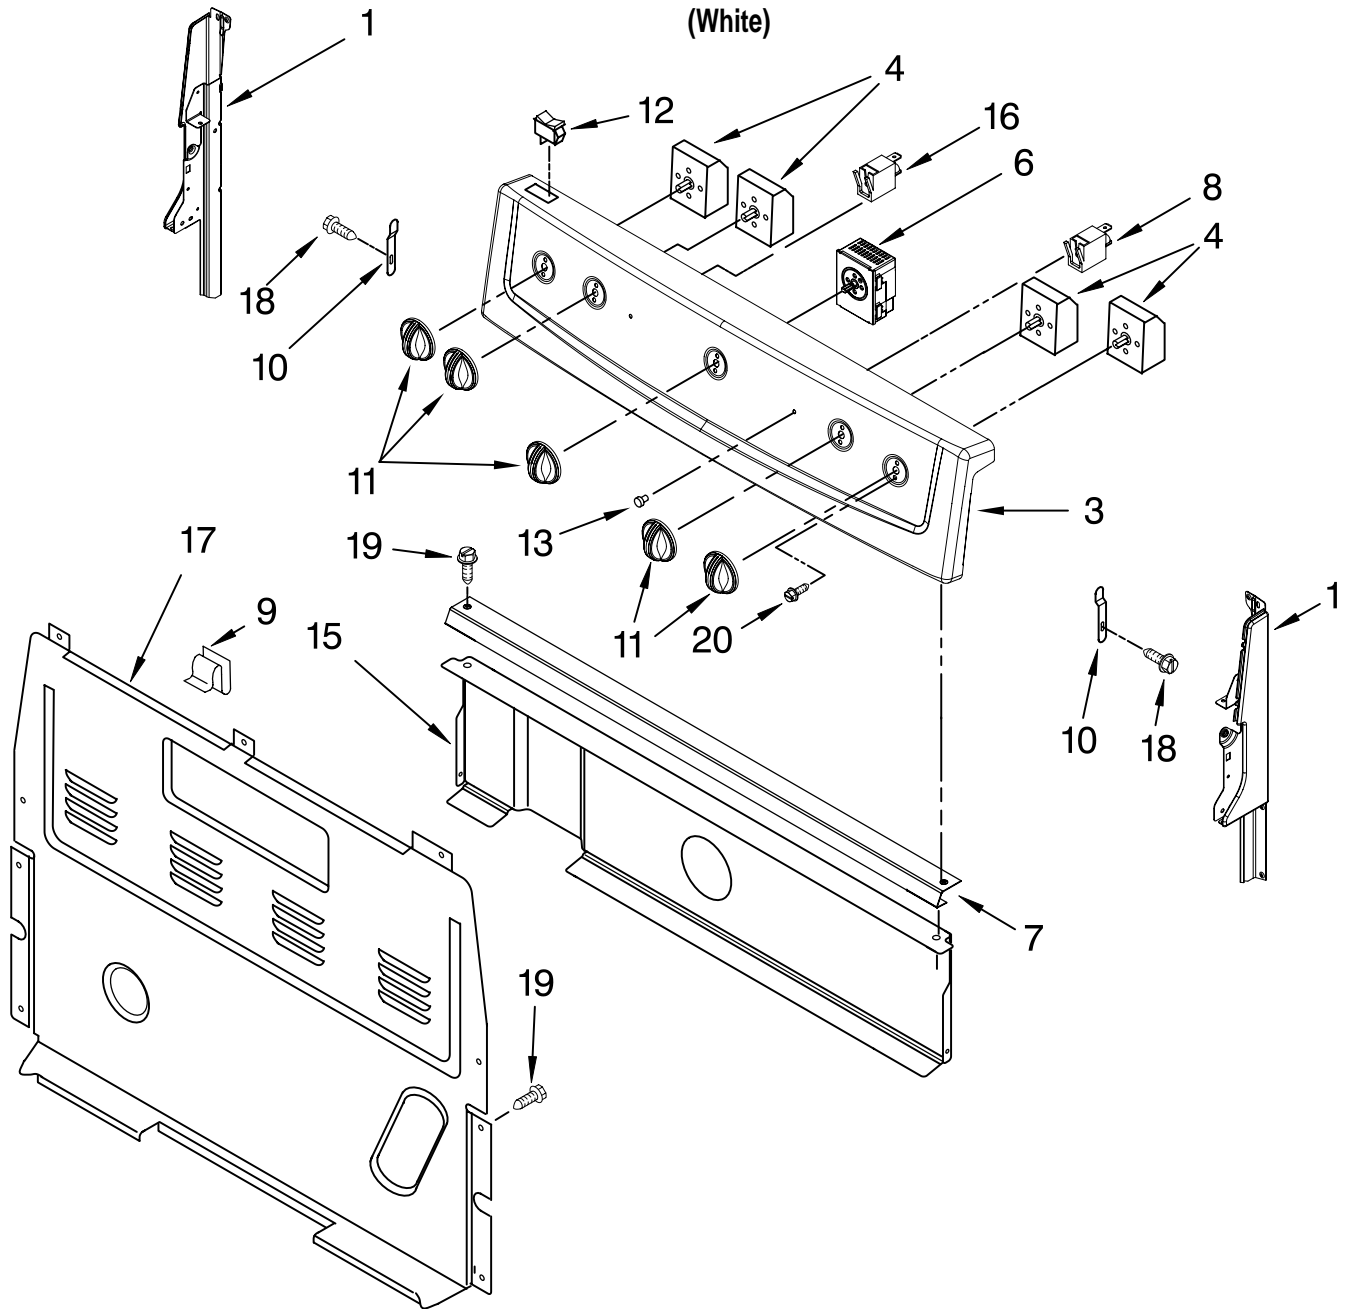

CONTROL PANEL PARTS

For Model: IER320WW0

(White)

Illus. No.	Part No.	DESCRIPTION
1		Endcap
	W10184433	Left Hand-White
	W10184434	Right Hand-White
3		Panel, Backguard
	W10252573	White
4		Switch, Infinite
	3148953	Use W/ 8" Element
	3148951	Use W/ 6" Element

Illus. No.	Part No.	DESCRIPTION
6	9762215	Switch, Selector
7	W10182322	Brkt-Mntg Console
8	8523266	Indicator, 250V
9	8273564	Clip
10	3196200	Clip, Spring (2)
11		Knob (5)
	W10259208	White

Illus. No.	Part No.	DESCRIPTION
12	3149360	Switch, Rocker
13	3196068	Lens, Indicator
15	8053912	Shield, Heat
16	8523265	Indicator, 125V
17	8272473	Cover, Upper Rear
18	3196166	Screw
19	3196178	Screw
20	3400882	Bolt

FOR ORDERING INFORMATION REFER TO PARTS PRICE LIST