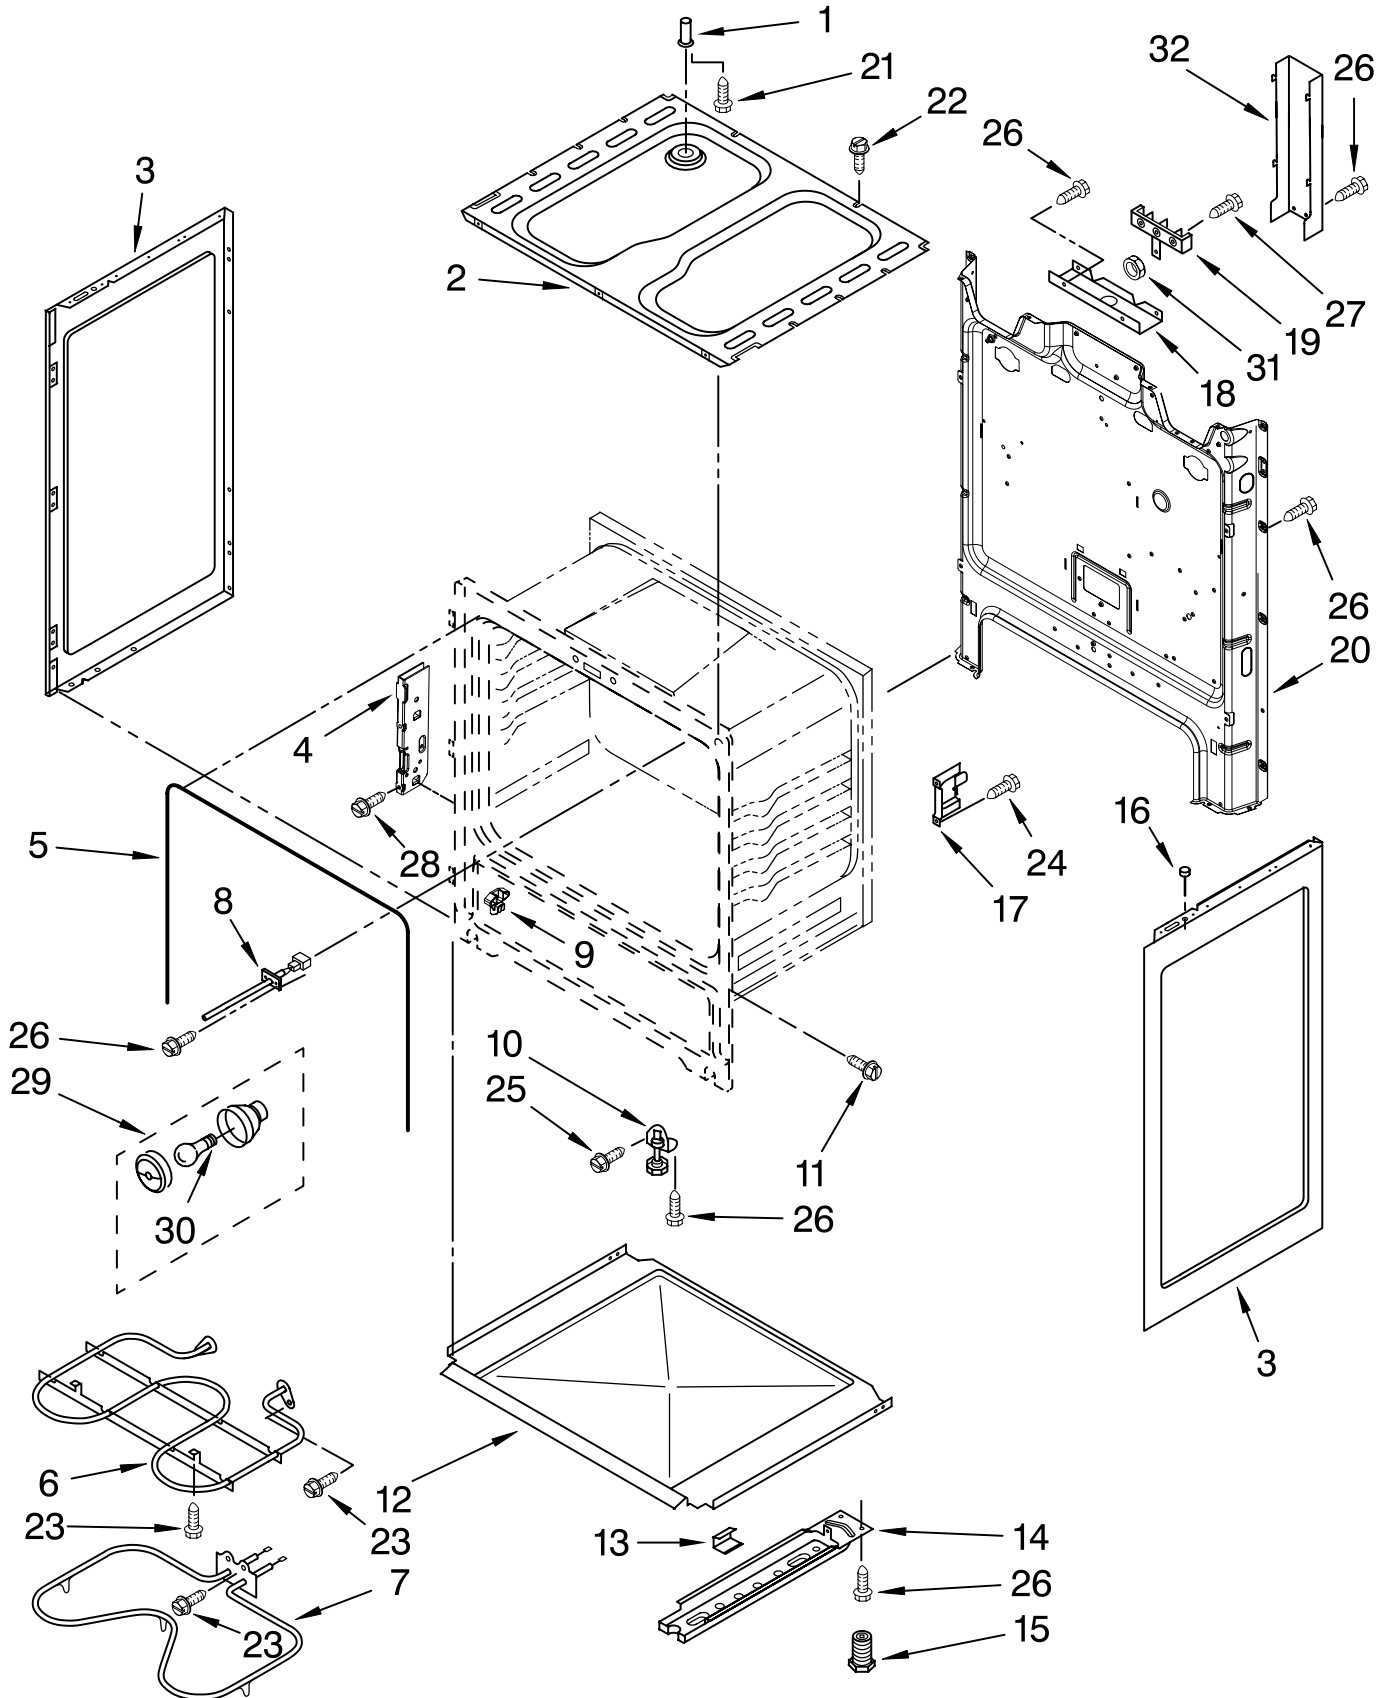

CHASSIS PARTS

For Model: IER320WW0

(White)

FOR ORDERING INFORMATION REFER TO PARTS PRICE LIST

CHASSIS PARTS

For Model: IER320WW0

(White)

Illus. No.	Part No.	DESCRIPTION
1	3169143	Vent Tube
2	W10209613	Box, Burner
3		Panel, Side (2)
4	8053830	White-Textured
4	9760407	Brkt-Mounting
5	W10129032	Seal, Oven Door
6	9757340	Element, Broil
7	9758541	Element, Bake
8	W10181986	Sensor
9	W10114344	Glide, Drawer Frnt
10	3196037	Foot, Front (2)
11	W10067840	Screw
12	8054068	Tray, Insulation
13	W10137382	Clip, Panel (4)
14	9760314	Rail, Base (2)
15	W10058460	Foot, Rear (2)
16	3195809	Bumper, Side (2)
17	3186116	Support, Oven (2)
18	3186034	Bracket, Service
19	9761958	Block, Terminal
20	8274034	Back, Main
21	3196567	Screw
22	3196168	Screw
23	3196174	Screw
24	3196169	Screw
25	3196179	Screw
26	3196178	Screw
27	3400016	Screw
28	W10031780	Screw
29	3196701	Light Socket Assy
30	311255	Bulb, Oven Light
31	7103P027-60	Nut
32	9758283	Cover, Box

INSULATION

8273263	Insulation, Wrap
8272611	Insulation, Back

FOR ORDERING INFORMATION REFER TO PARTS PRICE LIST