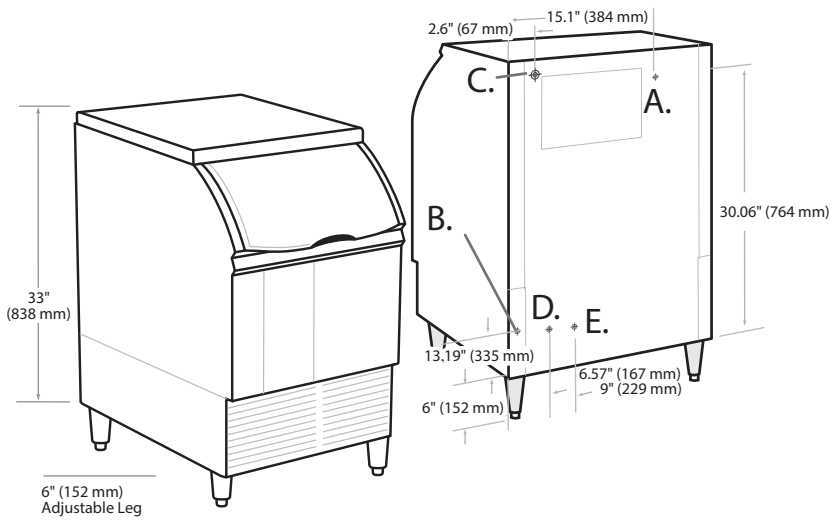

Air and Water Cooled

- A. Ice maker water in, 3/8" FPT.
- B. Bin and ice maker drain, 3/4" FPT.
- C. Hole for electrical connections, 7/8" (Cord on 115V).
- D. Condenser water in, 3/8" FPT (water cooled units only).
- E. Condenser water out, 1/2" FPT (water cooled units only).

Front & Rear View