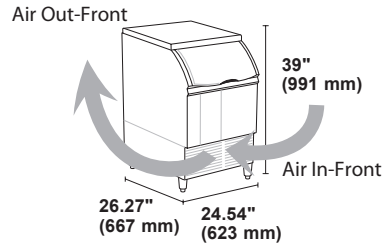

Operating Requirements

	MINIMUM	MAXIMUM	
		60 Hz	50 Hz
Ambient Temp. Range Air	50°F (10°C)	100°F (38°C)	110°F (43°C)
Water Temp.	40°F (4.4°C)		
Water Pressure	20 PSIG (1.4 BAR)	60 PSIG (4.1 BAR)	

Dimensions

ALL MODELS	
W x D x H (in.)	24.54 x 26.27 x 39
W x D x H (mm)	623 x 667 x 991

Specifications

Model Number	Cond. Unit	Ice Production per 24hrs		Water Usage gallons per 100 lbs of Ice 90°F air/70°F water		kWH Used per 100 lbs of ice @ 90°F air/70°F water	Voltage Characteristics	Min. Circuit Ampacity	Fuse Size	Approx. BTUs per hour**
		70°F air/50°F water lbs (kg)	90°F air/70°F water lbs (kg)	Potable	Condenser					
ICEU220A★	Air	238 (108)	175 (79)	30.3	-	8.8	115/60/1	11.9	15	4,609
ICEU220W*	Water	251 (114)	193 (88)	37.1	175	6.6		8.9		4,288
ICEU225A	Air	211 (96)	143 (65)	32.7	-	8.8	220-240/50/1	4.9	16	3,774
ICEU225W	Water	210 (95)	174 (79)	36.6	156	6.3		4.1		3,780
ICEU226A	Air	241 (109)	168 (76)	32.7	-	8.48	208-230/60/1	6.0	15	4,321
ICEU226W	Water	232 (105)	192 (87)	36.6	167	6.59		4.4		4,263

**BTUH is calculated 0°F Evaporator, 100°F Condensing, and 33 PSIG.

NOTES:

- Number of Wires: 3 (including ground)
- Approx. Shipping Weight lbs (kg): ICEU220A 160 (73) • ICEU220W 160 (73) • ICEU225A 160 (73) • ICEU225W 160 (73) • ICEU226A 160 (73) • ICEU226W 160 (73)
- Refrigerant Type: R404A
- *Cordset included with 115V units.

★ENERGY STAR qualified machine. Please see our website www.iceomatic.com for the latest list of ENERGY STAR qualified machines and available rebates

ICEU220/225/226 SELF CONTAINED CUBE ICE MAKER